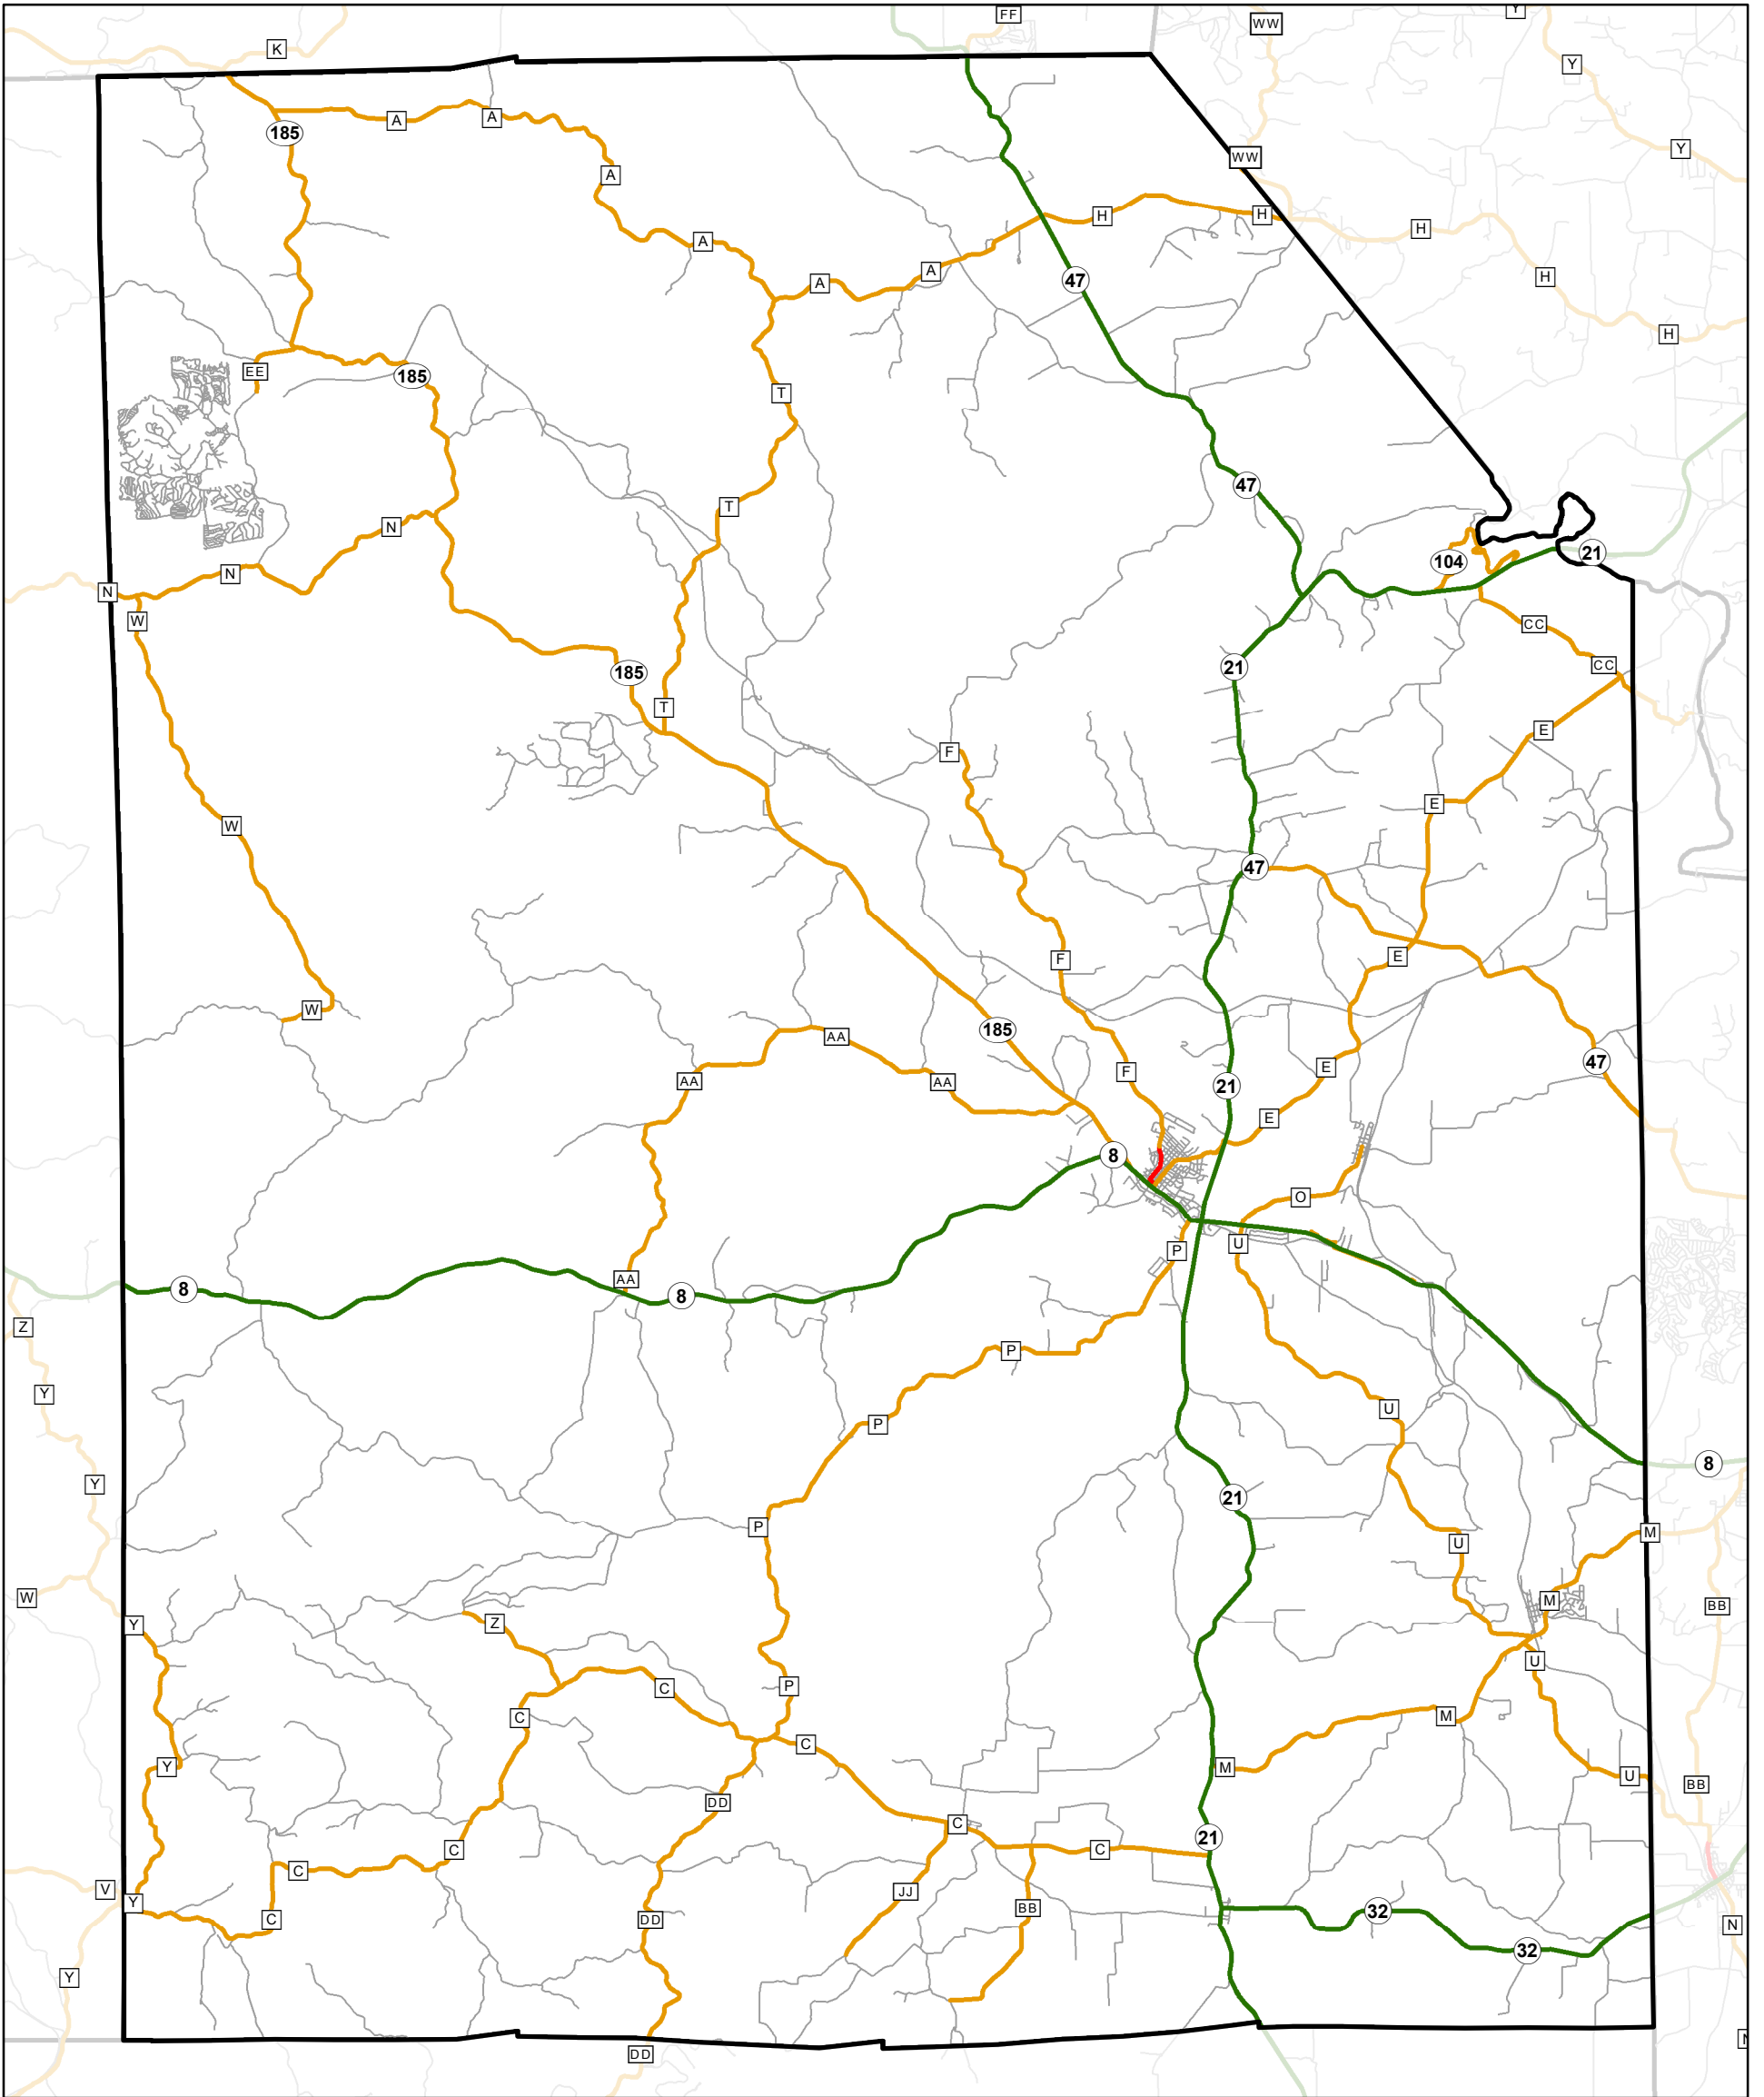

State System

WASHINGTON County

110

State System Class	Miles
Interstate	0
Primary	76.959
Supplementary	203.765
State Marked - NOS	
Other Roads	
Urban Area	