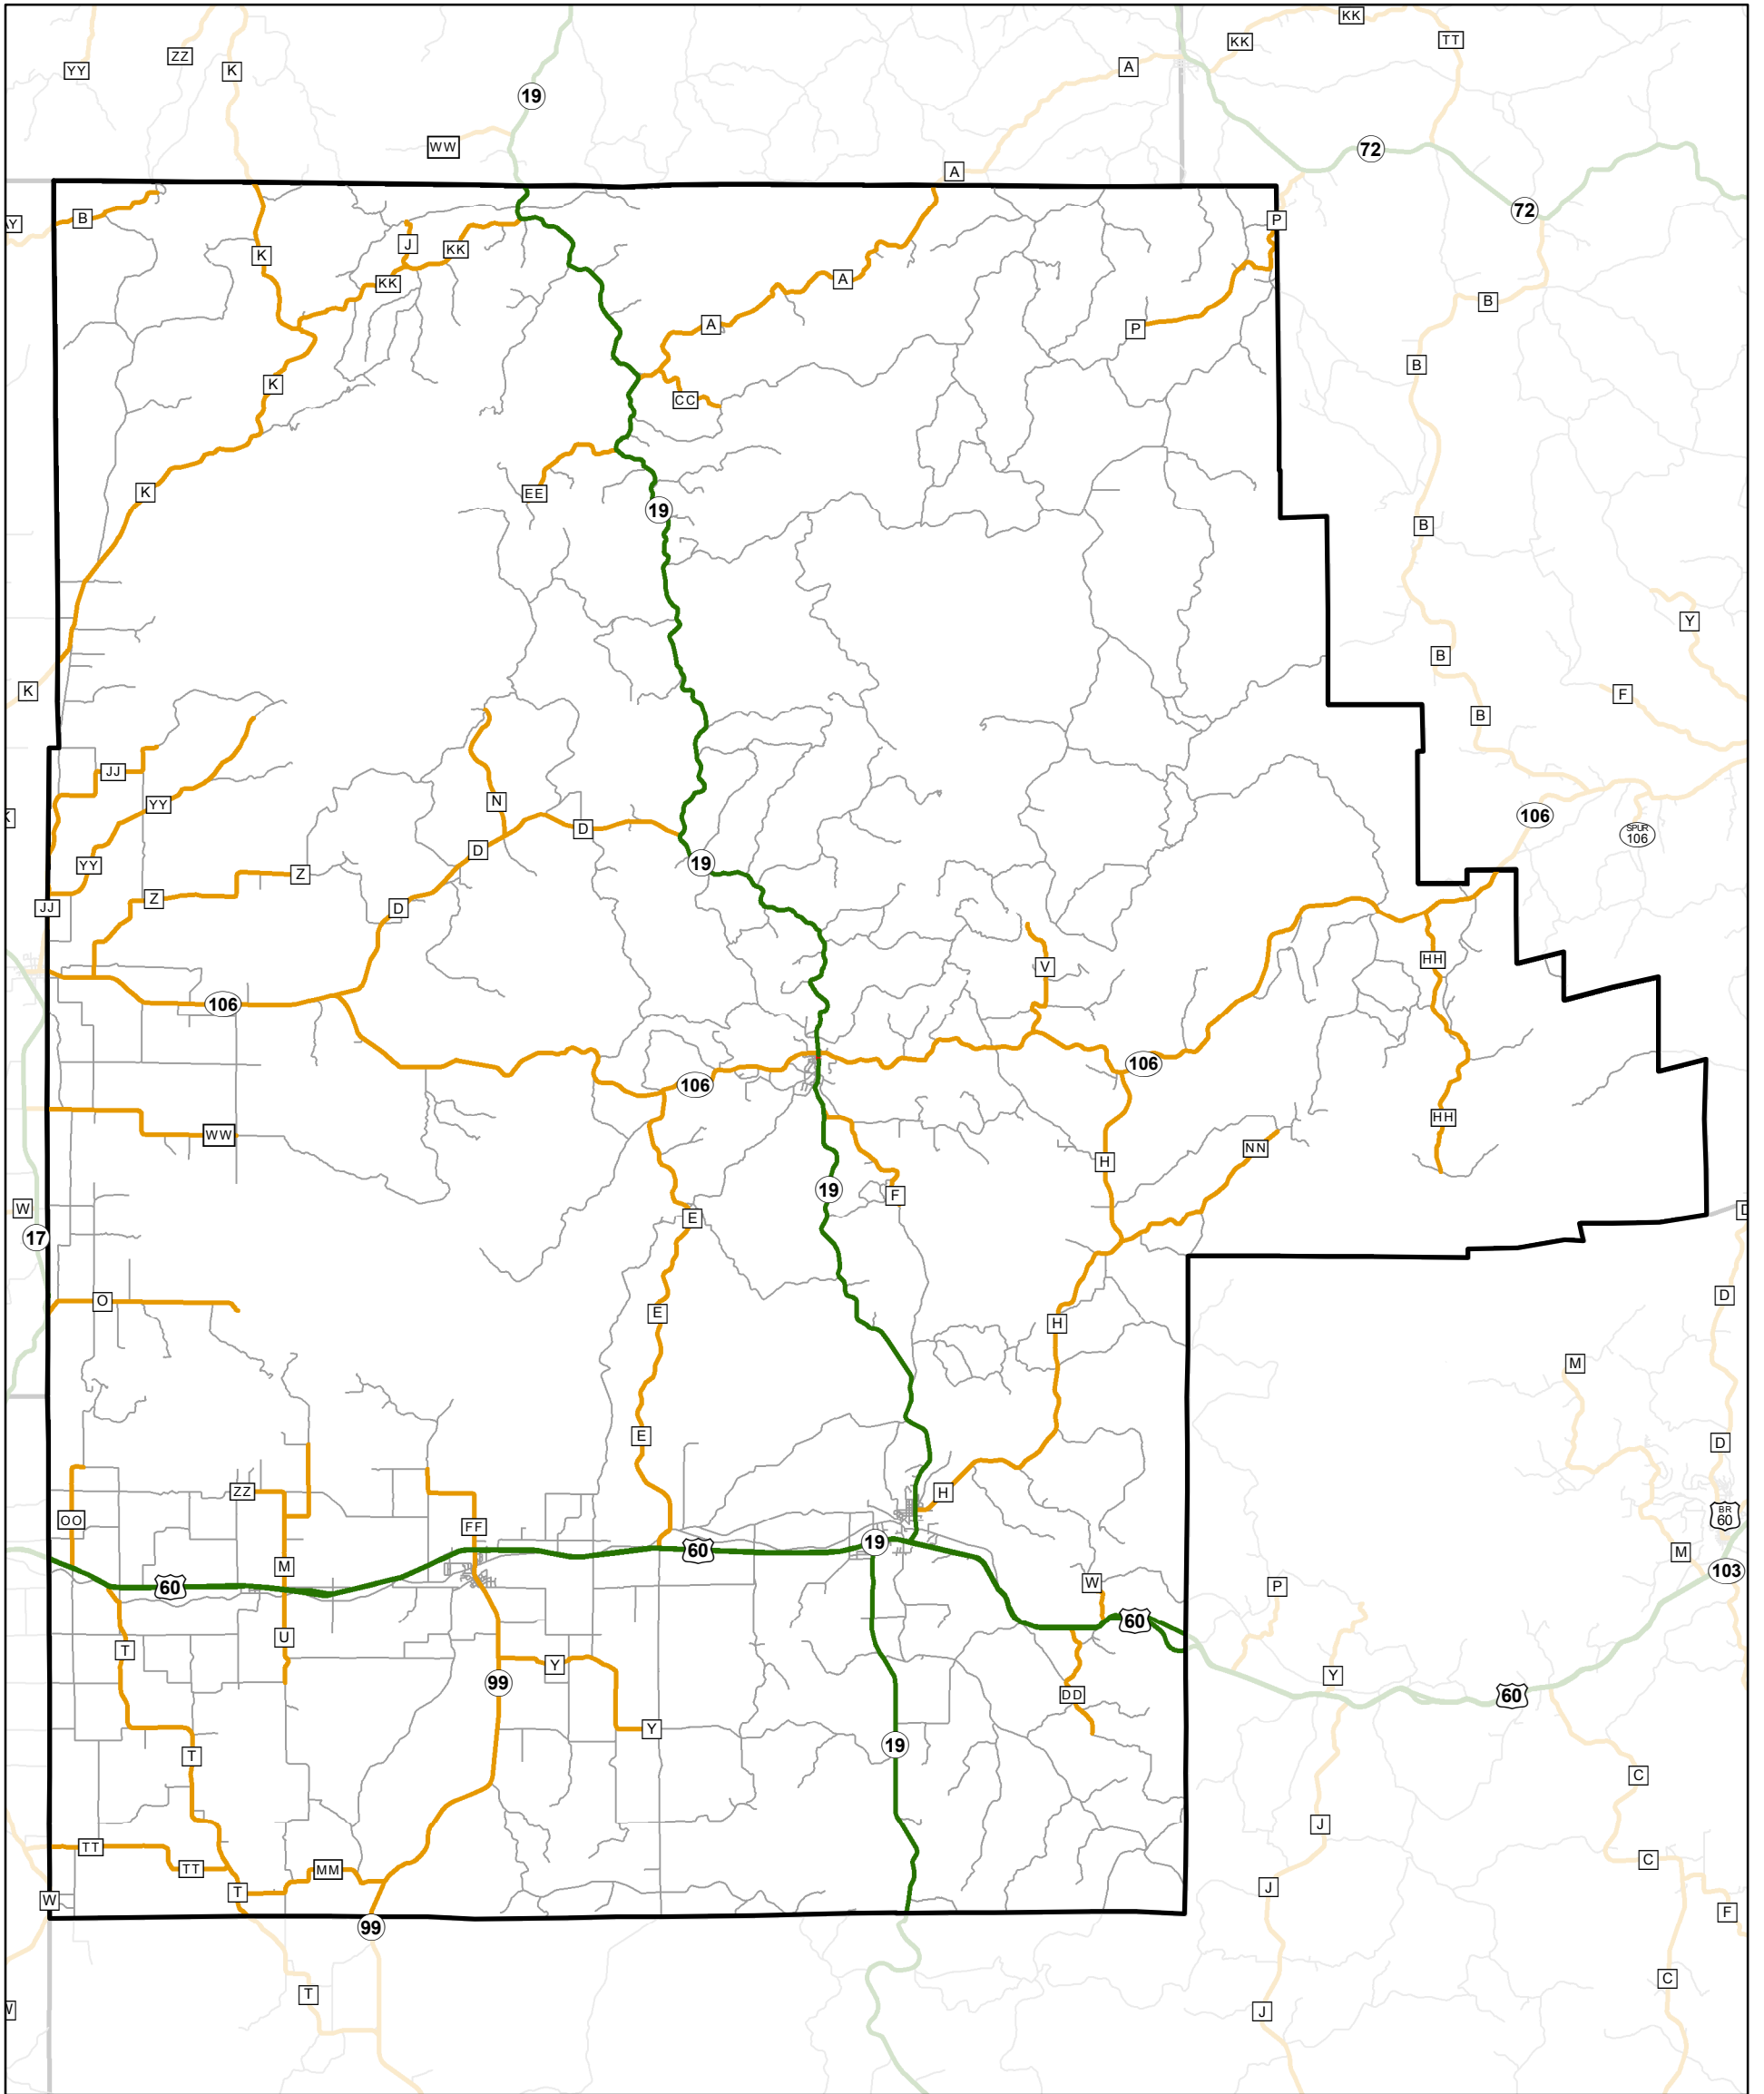

State System

SHANNON County

101

State System Class	Miles
Interstate	0
Primary	70.563
Supplementary	204.103
State Marked - NOS	
Other Roads	
Urban Area	