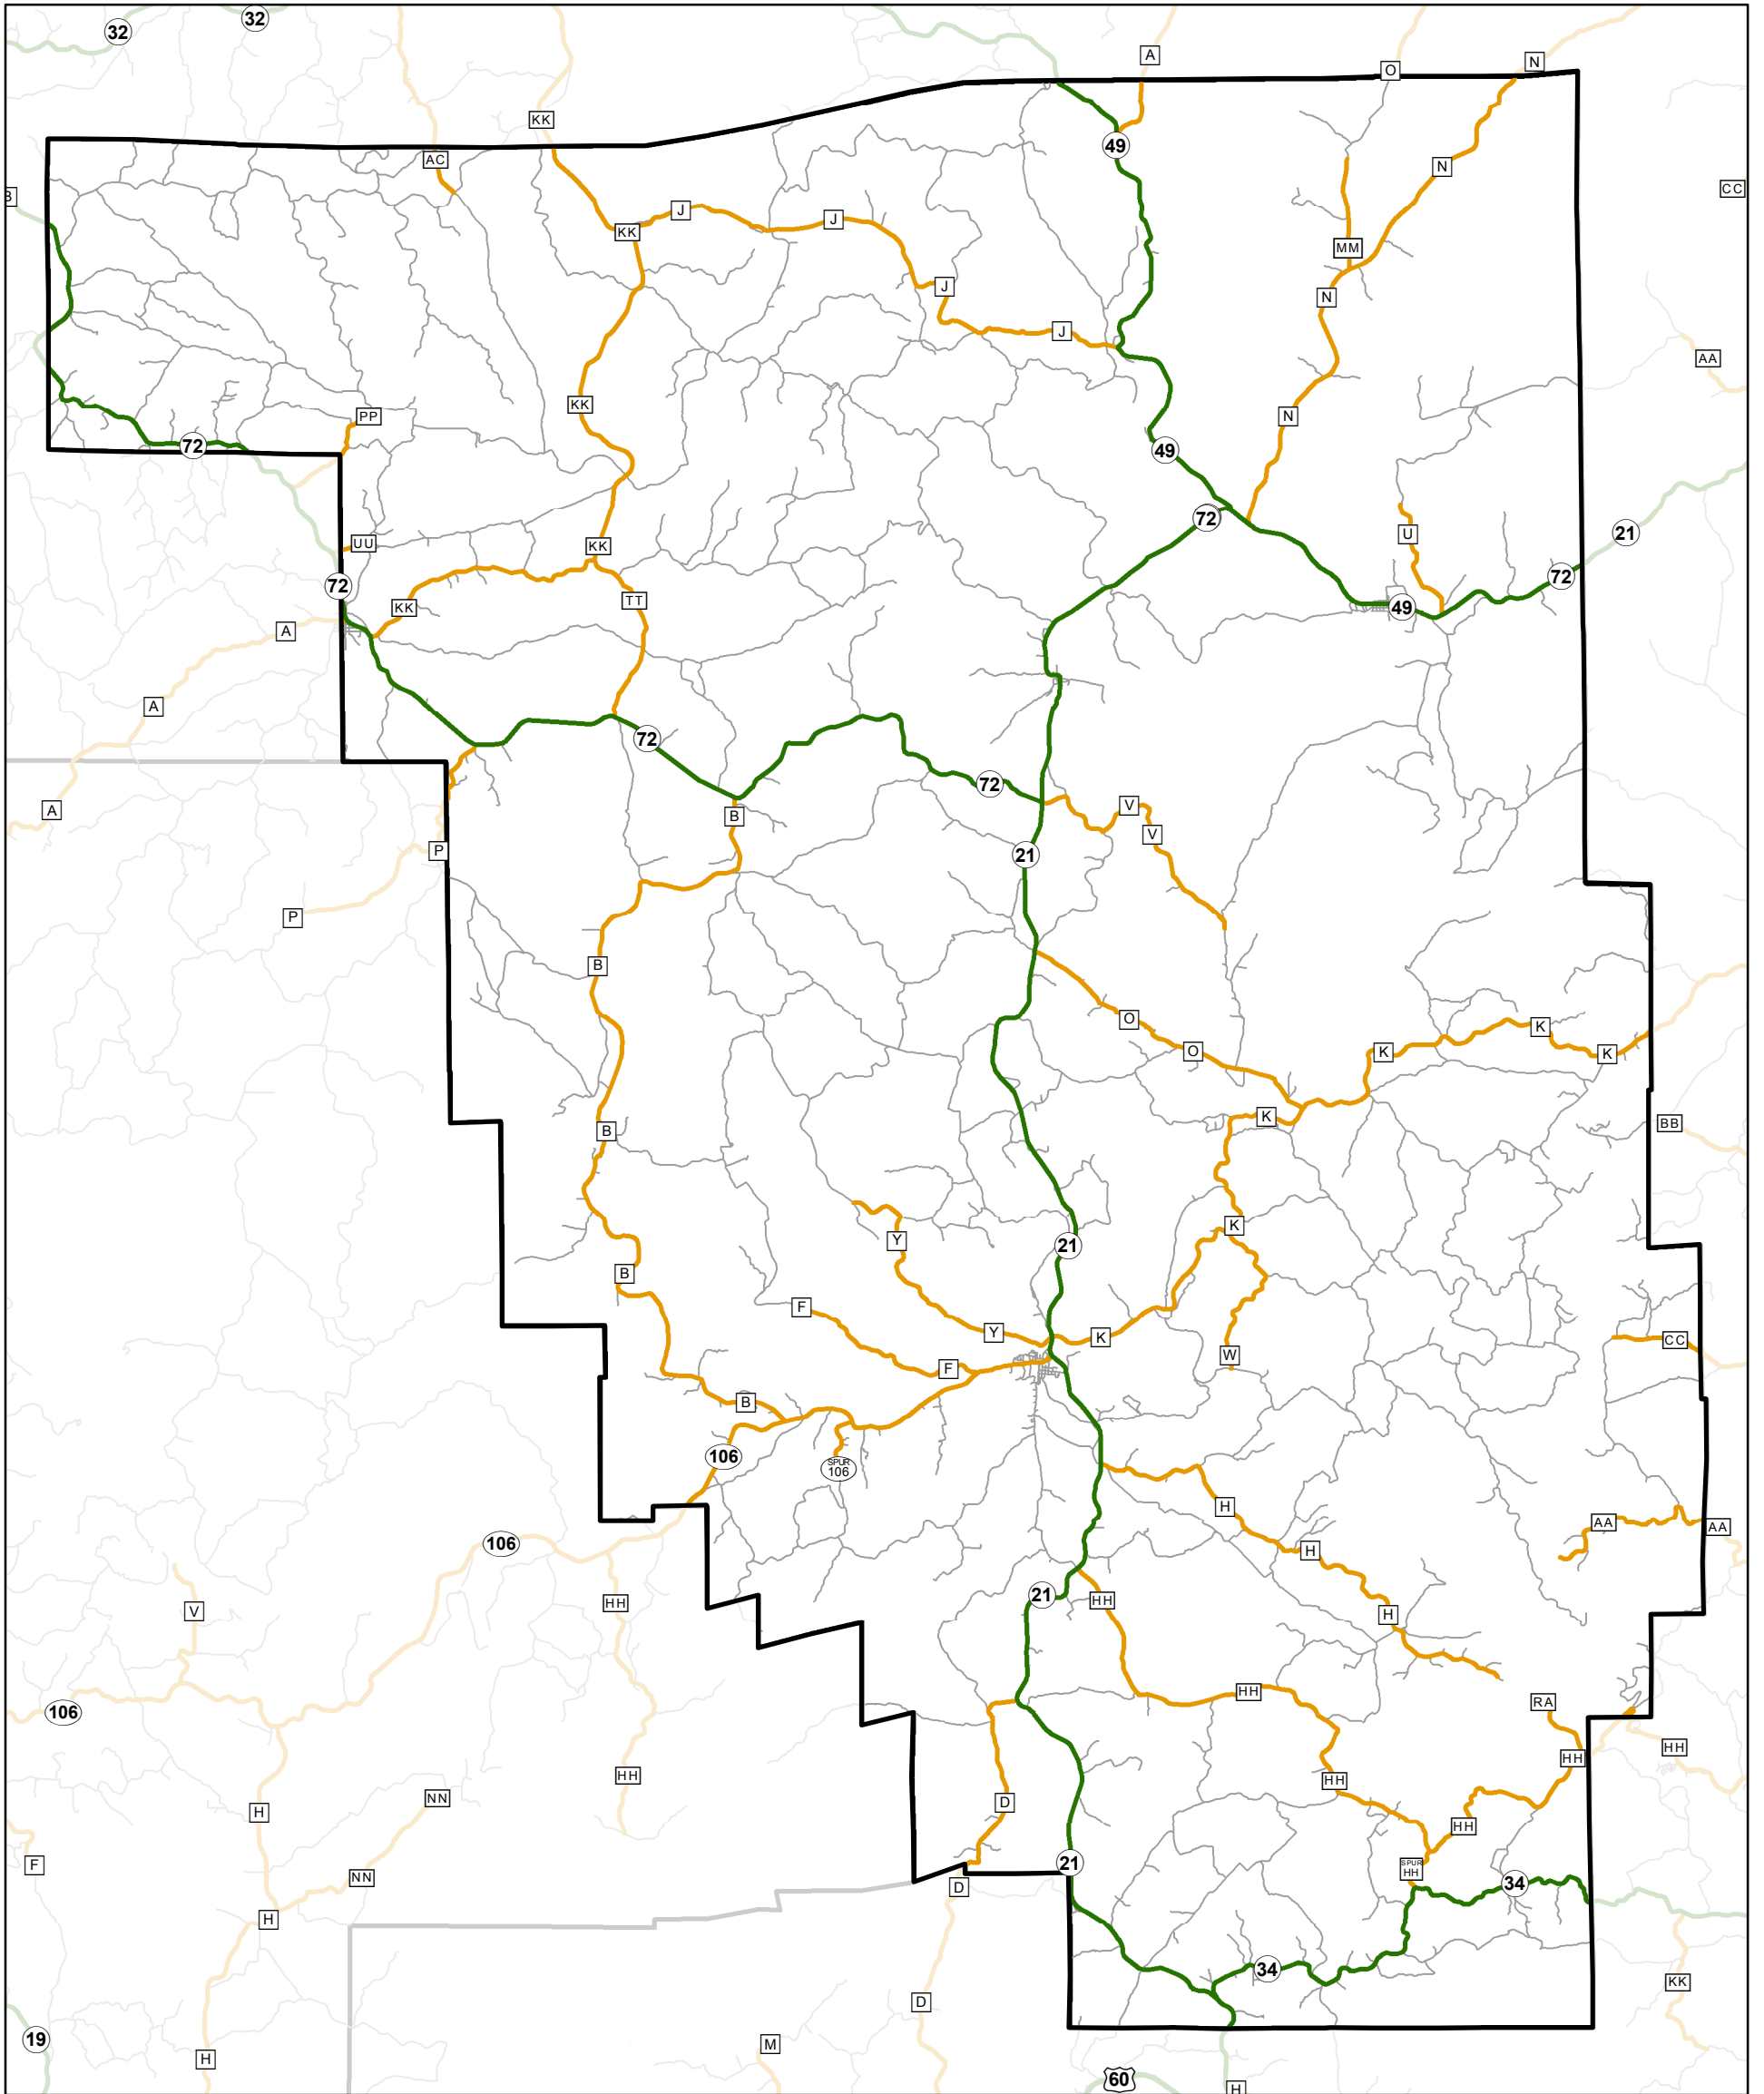

State System

REYNOLDS County

90

State System Class	Miles
Interstate	0
Primary	90.862
Supplementary	161.952
State Marked - NOS	
Other Roads	
Urban Area	