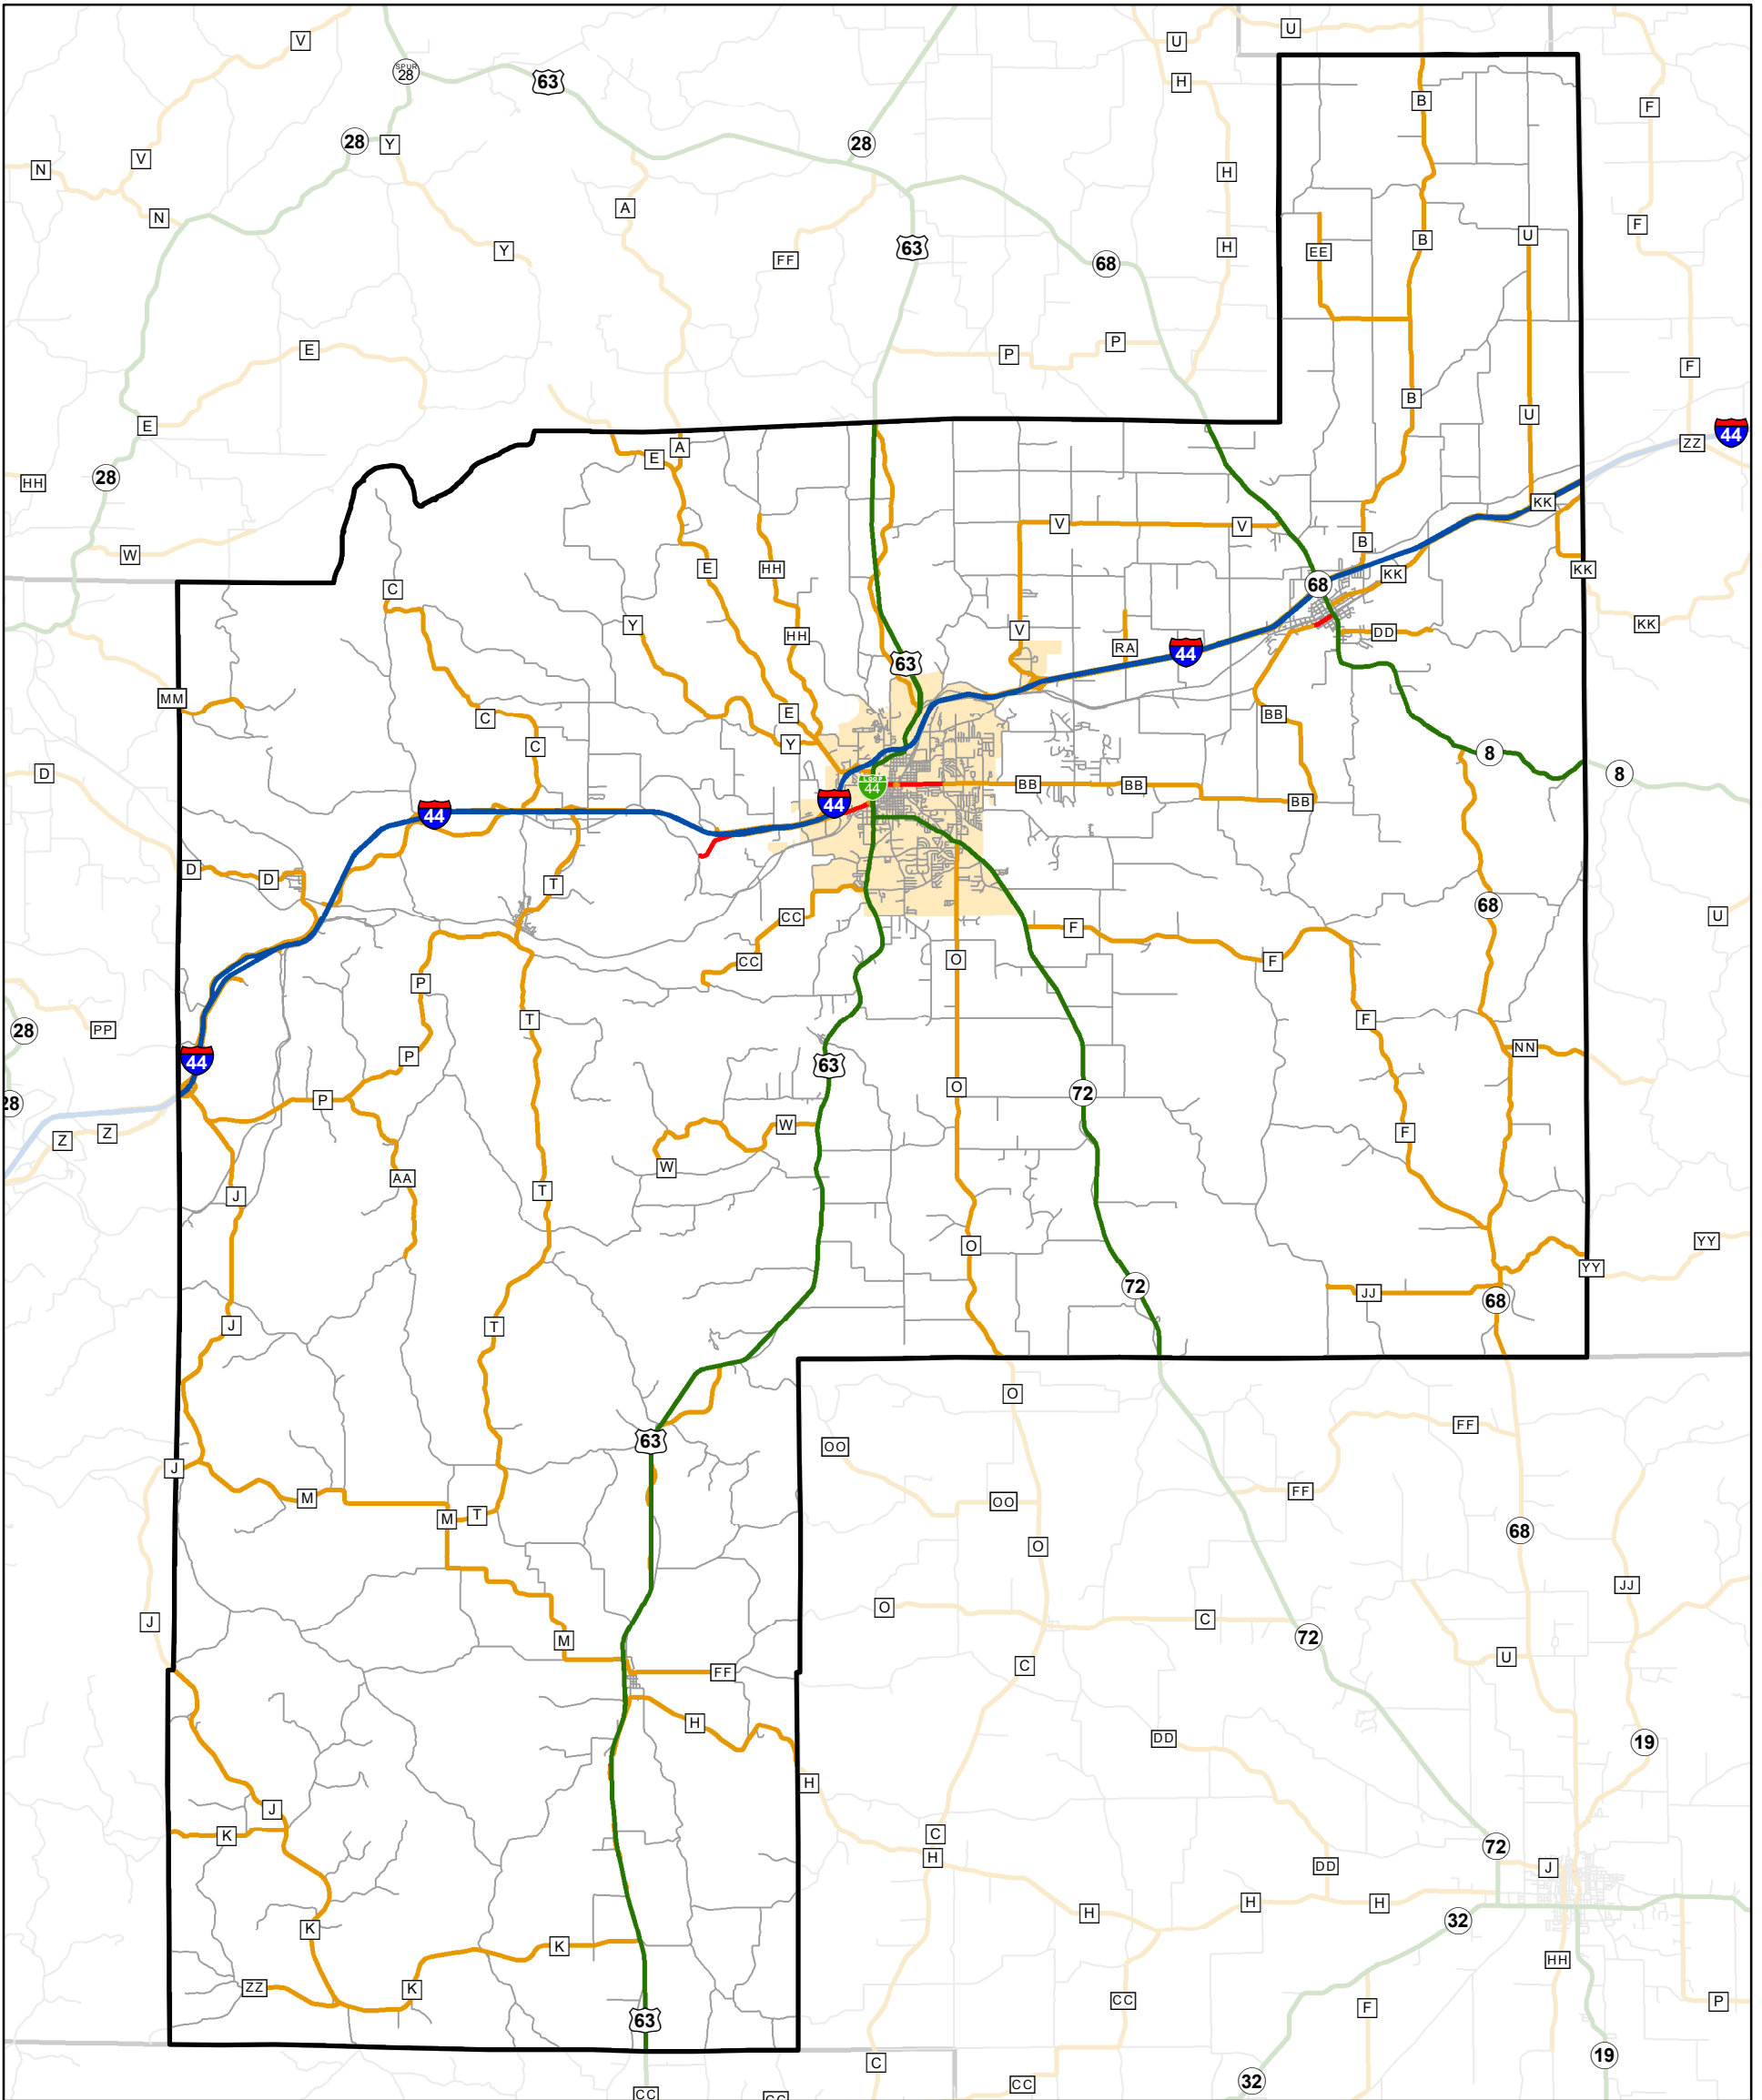

State System

PHELPS County

81

State System Class	Miles
Interstate	32.239
Primary	58.562
Supplementary	258.305
State Marked - NOS	
Other Roads	
Urban Area	