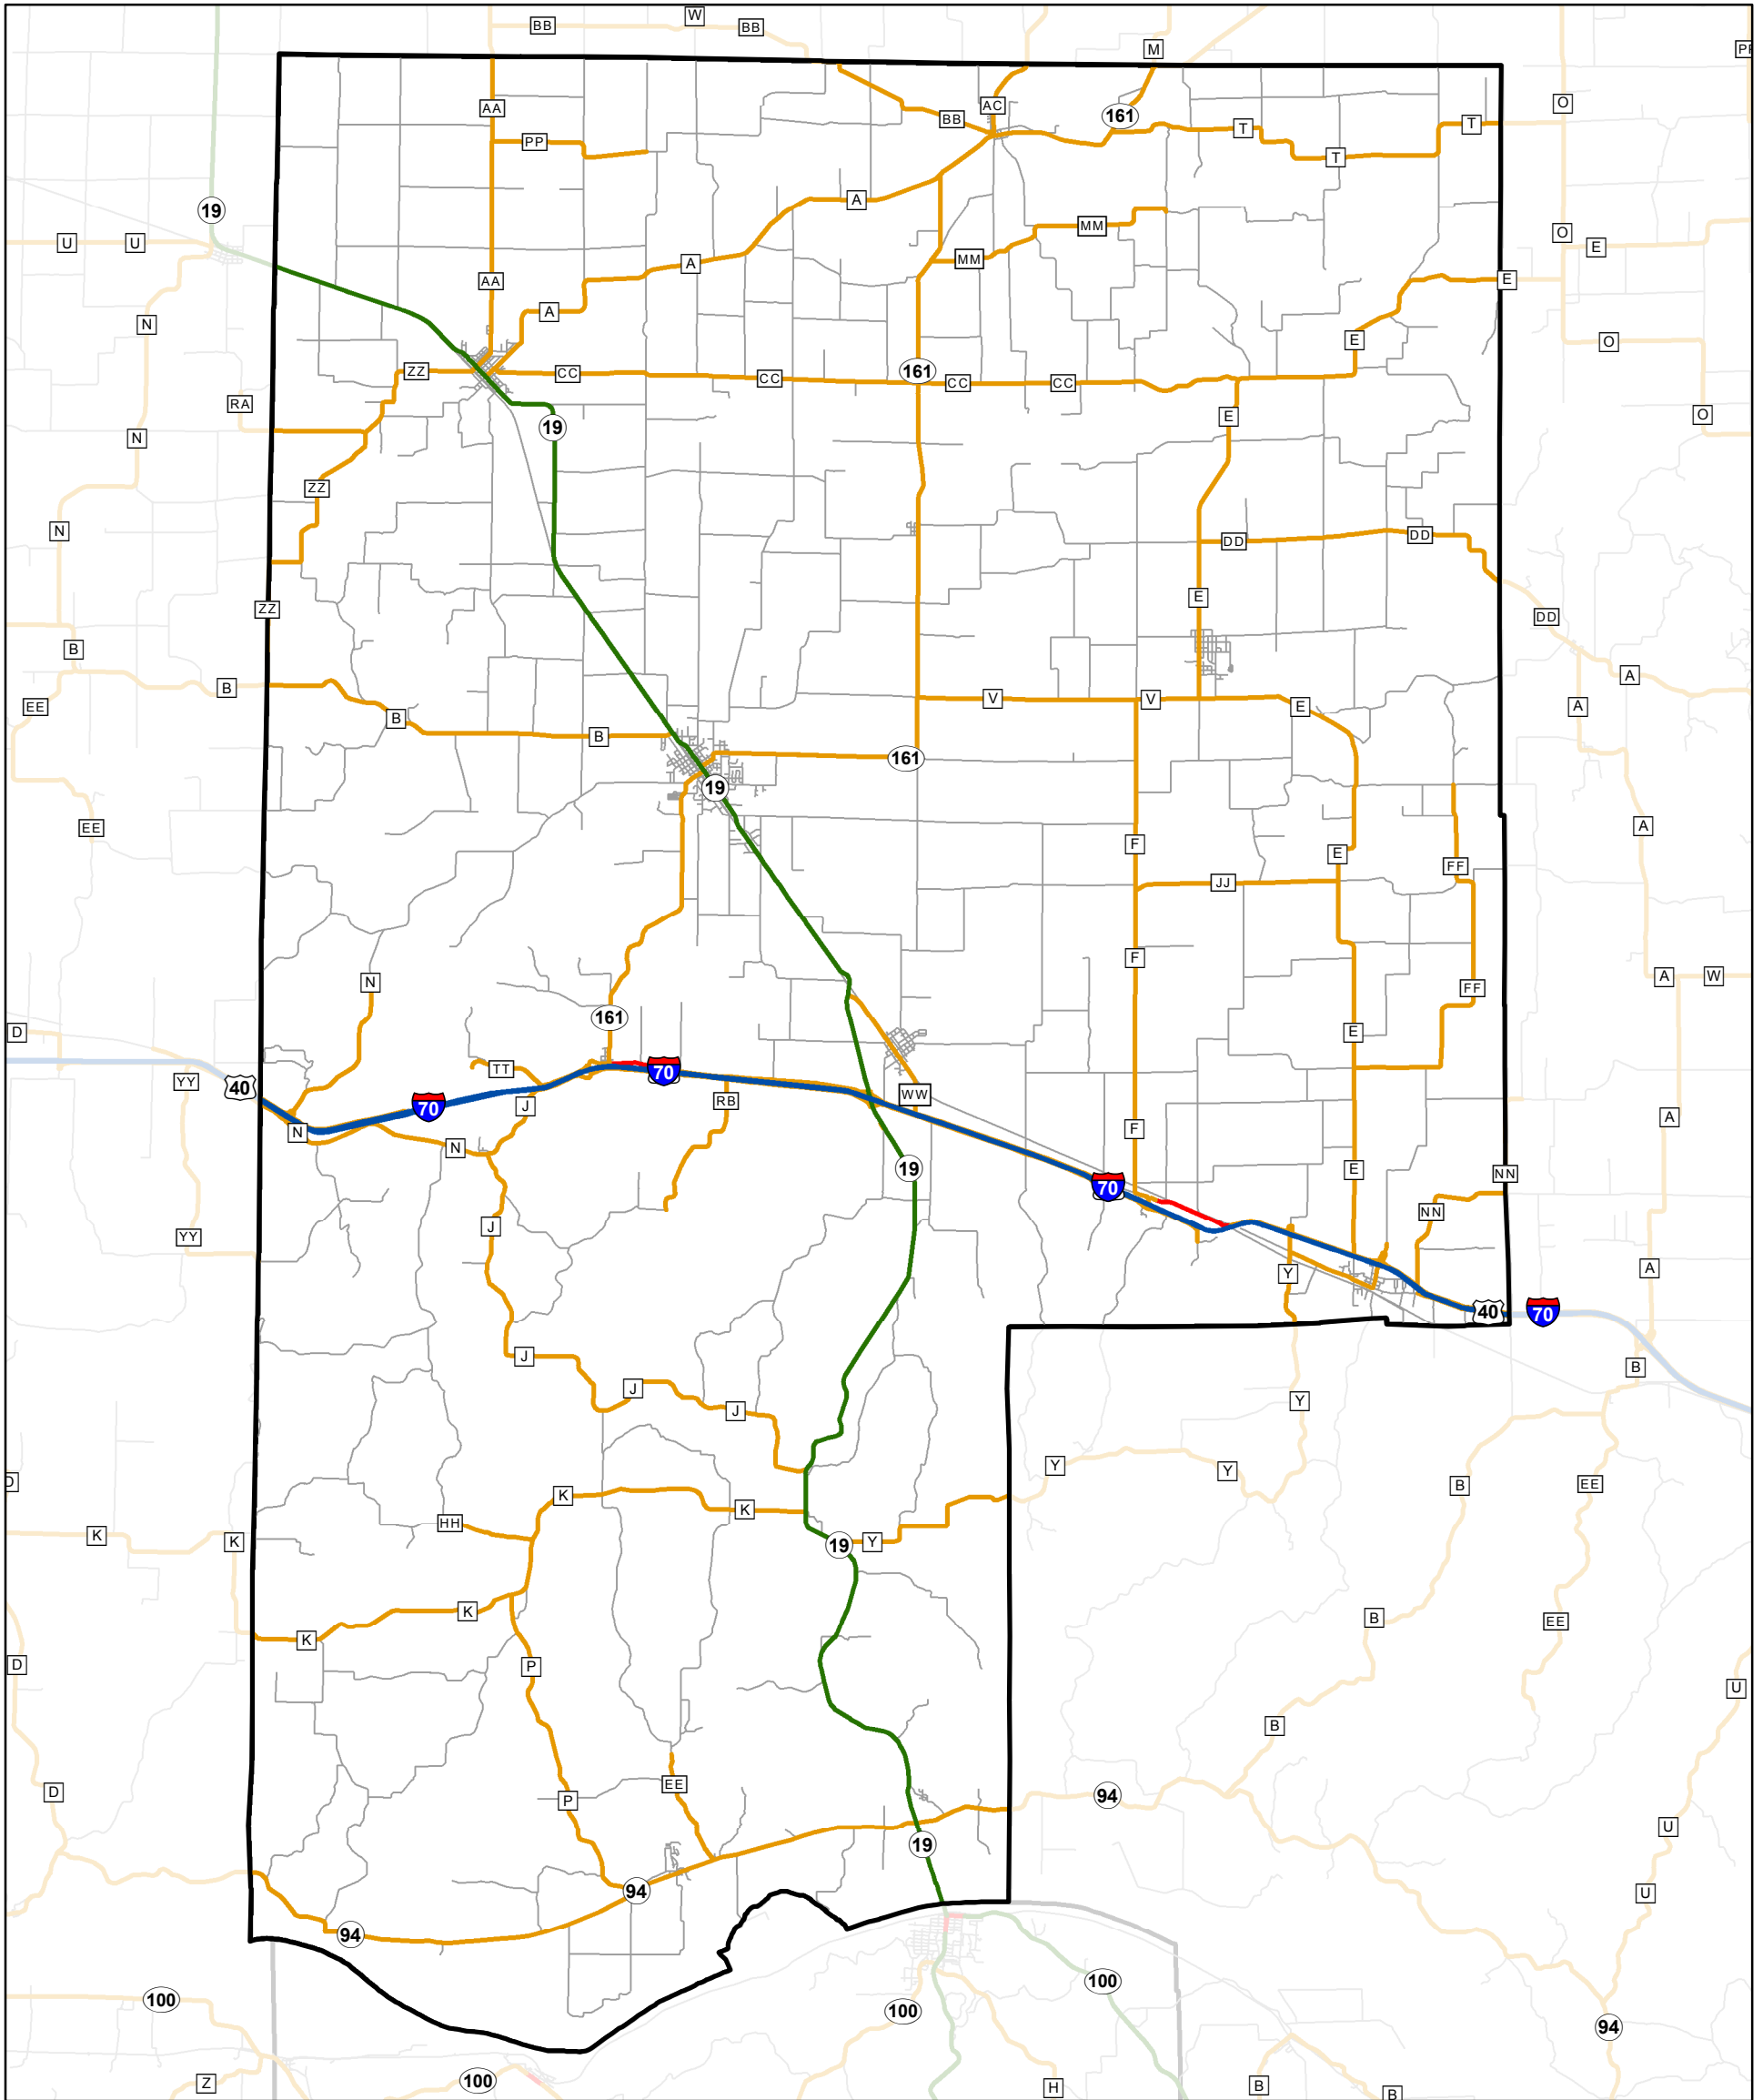

State System

MONTGOMERY County

70

State System Class	Miles
Interstate	21.35
Primary	33.378
Supplementary	232.533
State Marked - NOS	
Other Roads	
Urban Area	