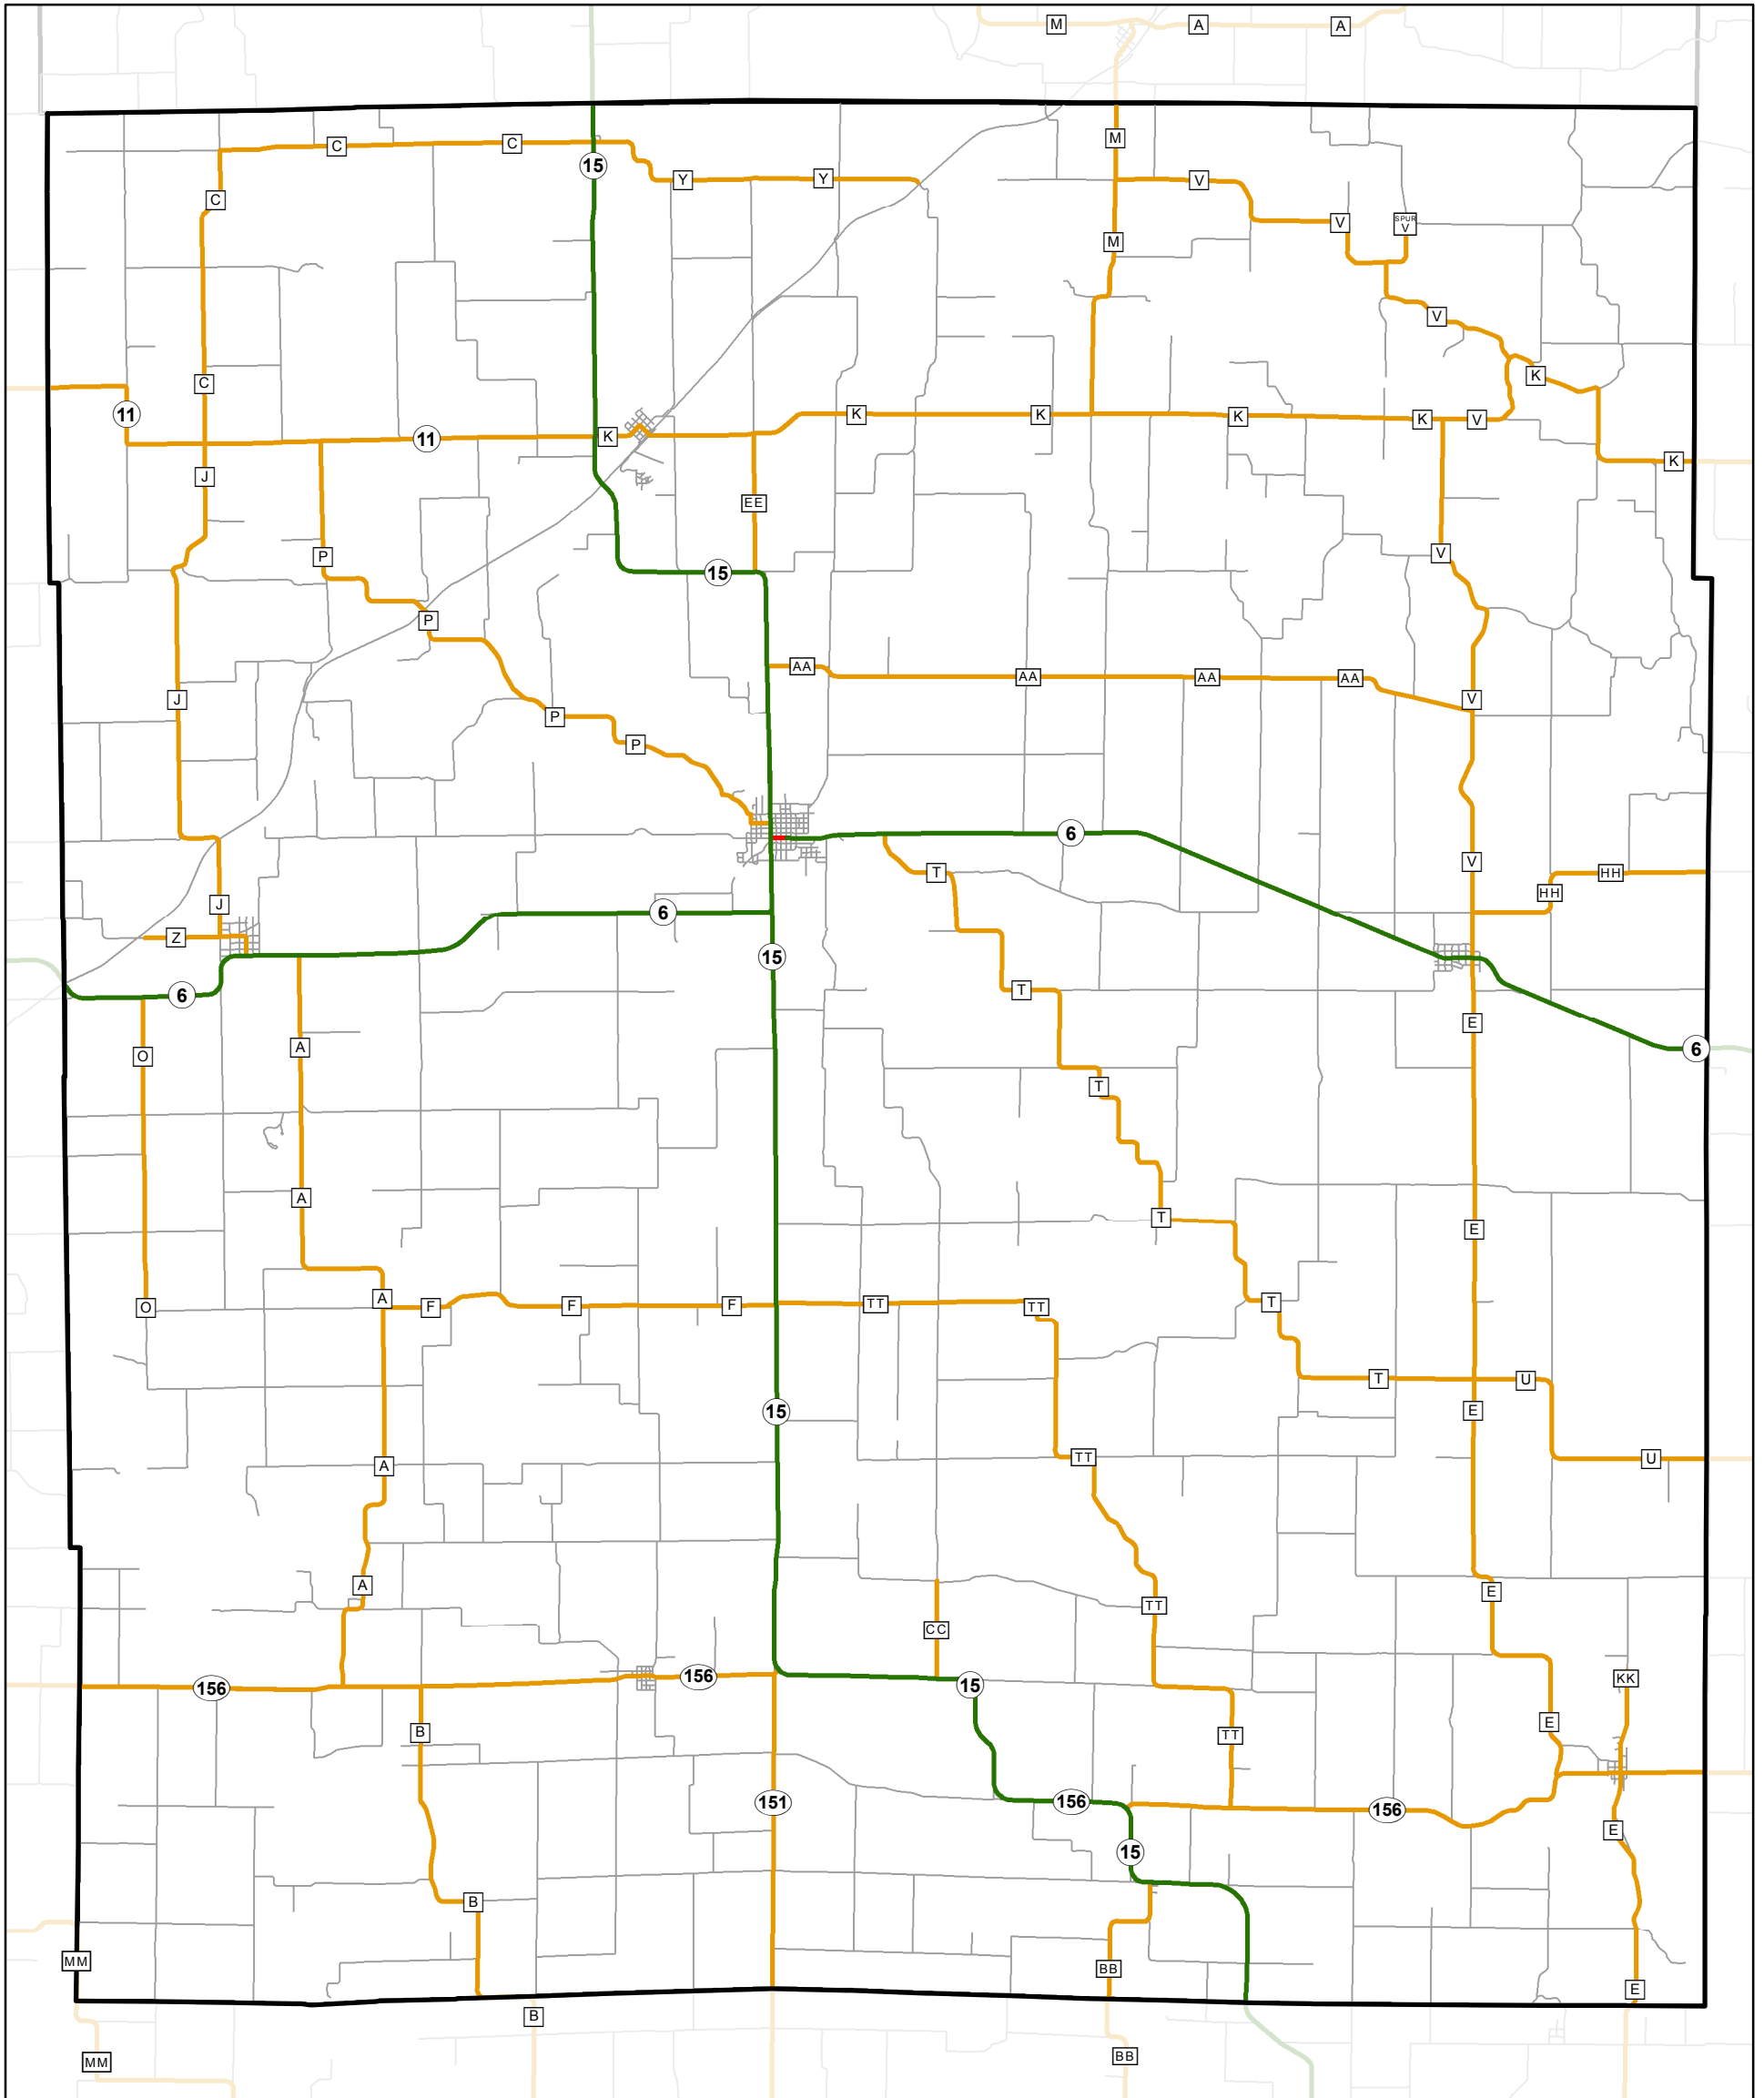

State System

KNOX County

52

State System Class	Miles
Interstate	0
Primary	53.225
Supplementary	180.448
State Marked - NOS	
Other Roads	
Urban Area	