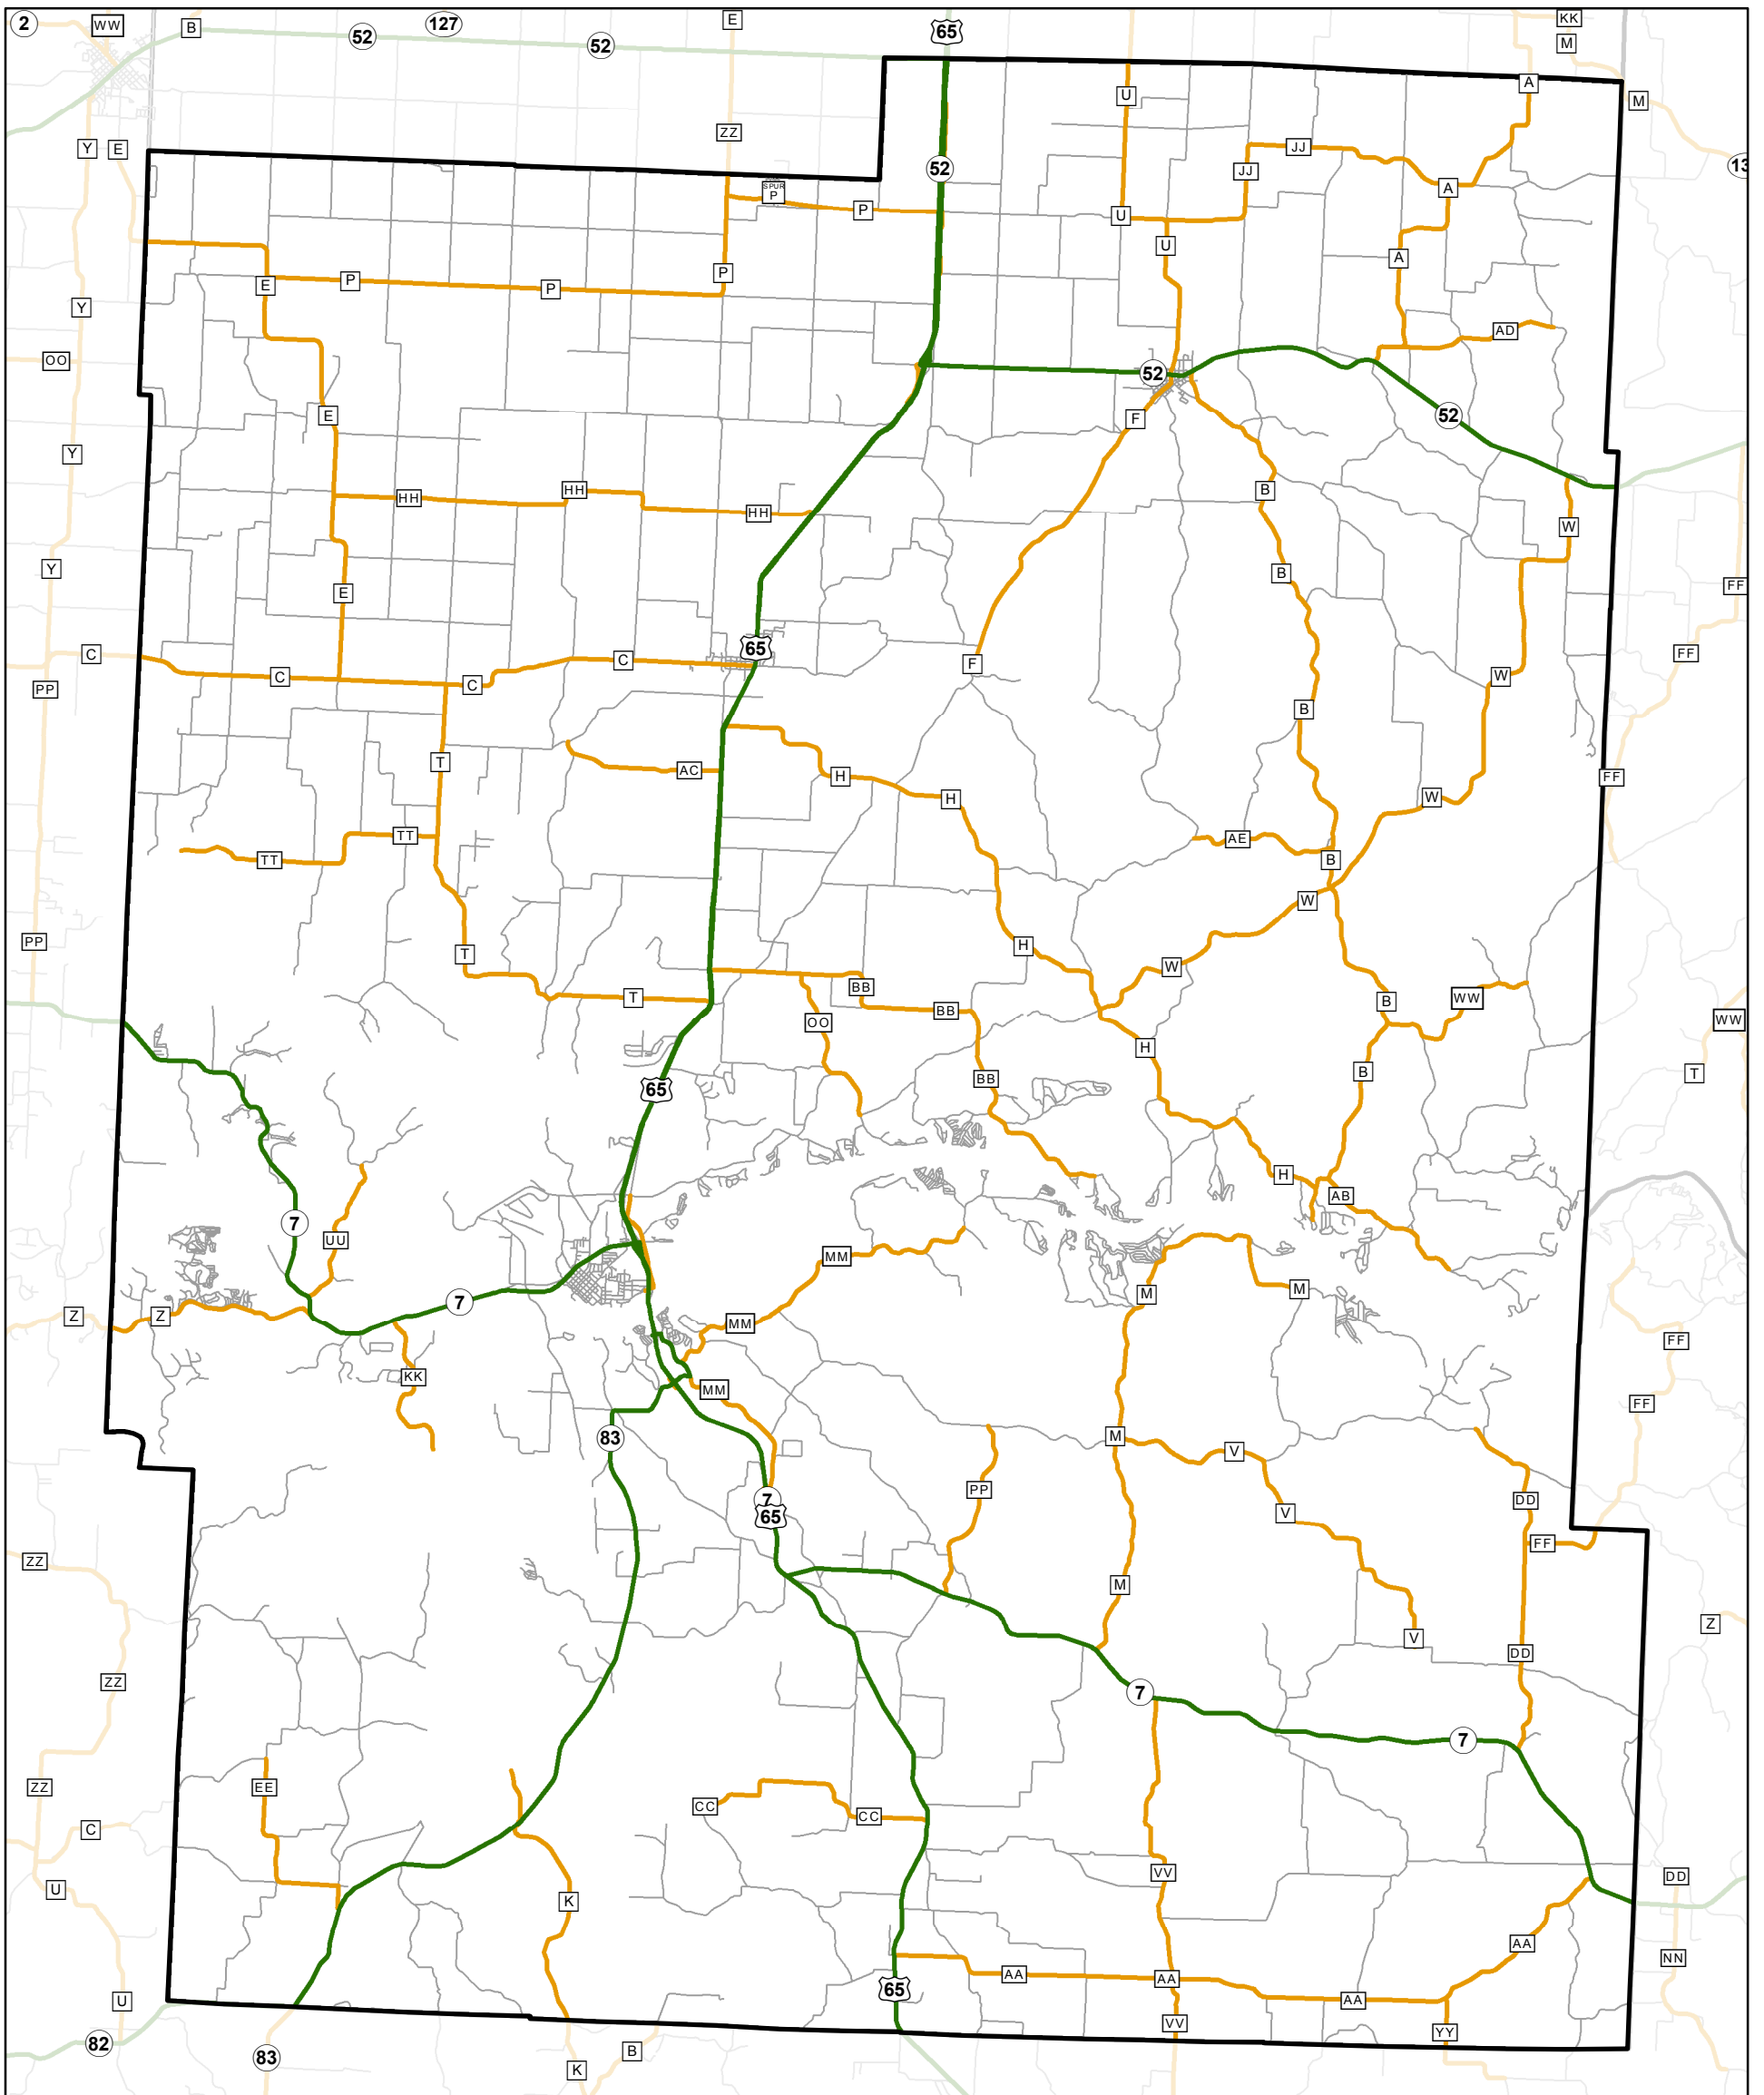

State System

BENTON County

8

State System Class	Miles
Interstate	0
Primary	93.125
Supplementary	232.463
State Marked - NOS	
Other Roads	
Urban Area	