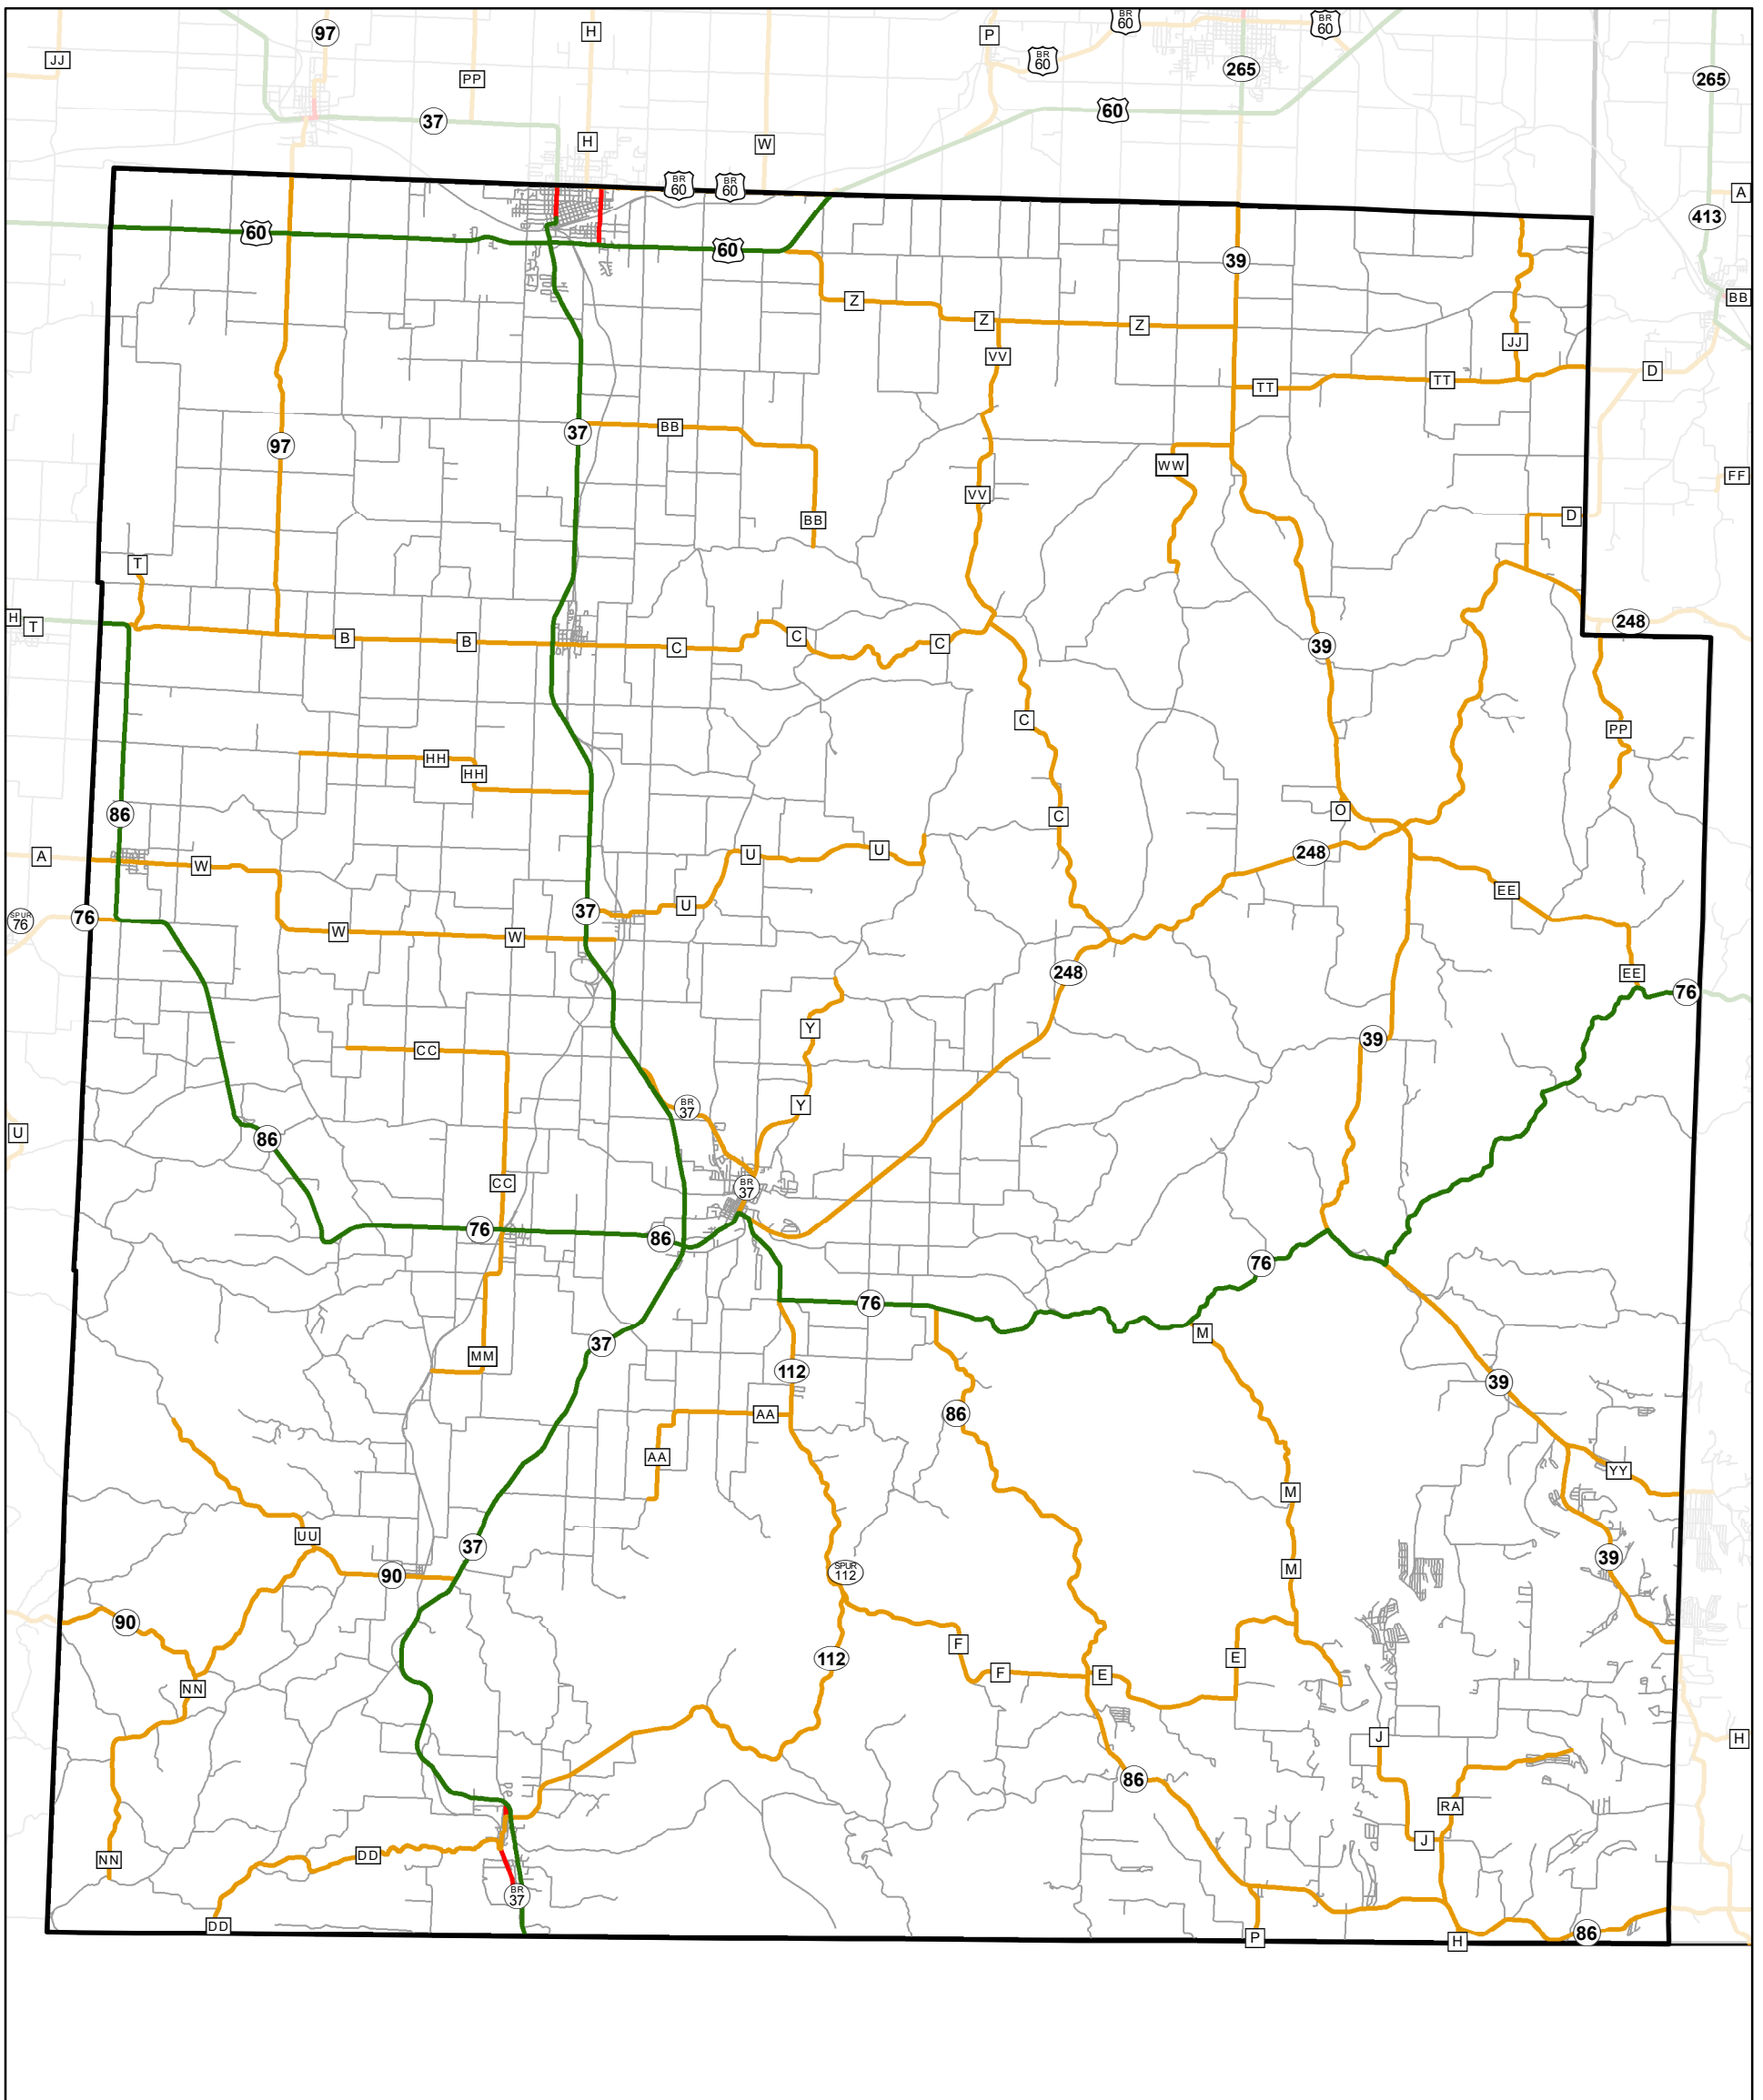

State System

BARRY County

5

State System Class	Miles
Interstate	0
Primary	87.798
Supplementary	256.756
State Marked - NOS	
Other Roads	
Urban Area	