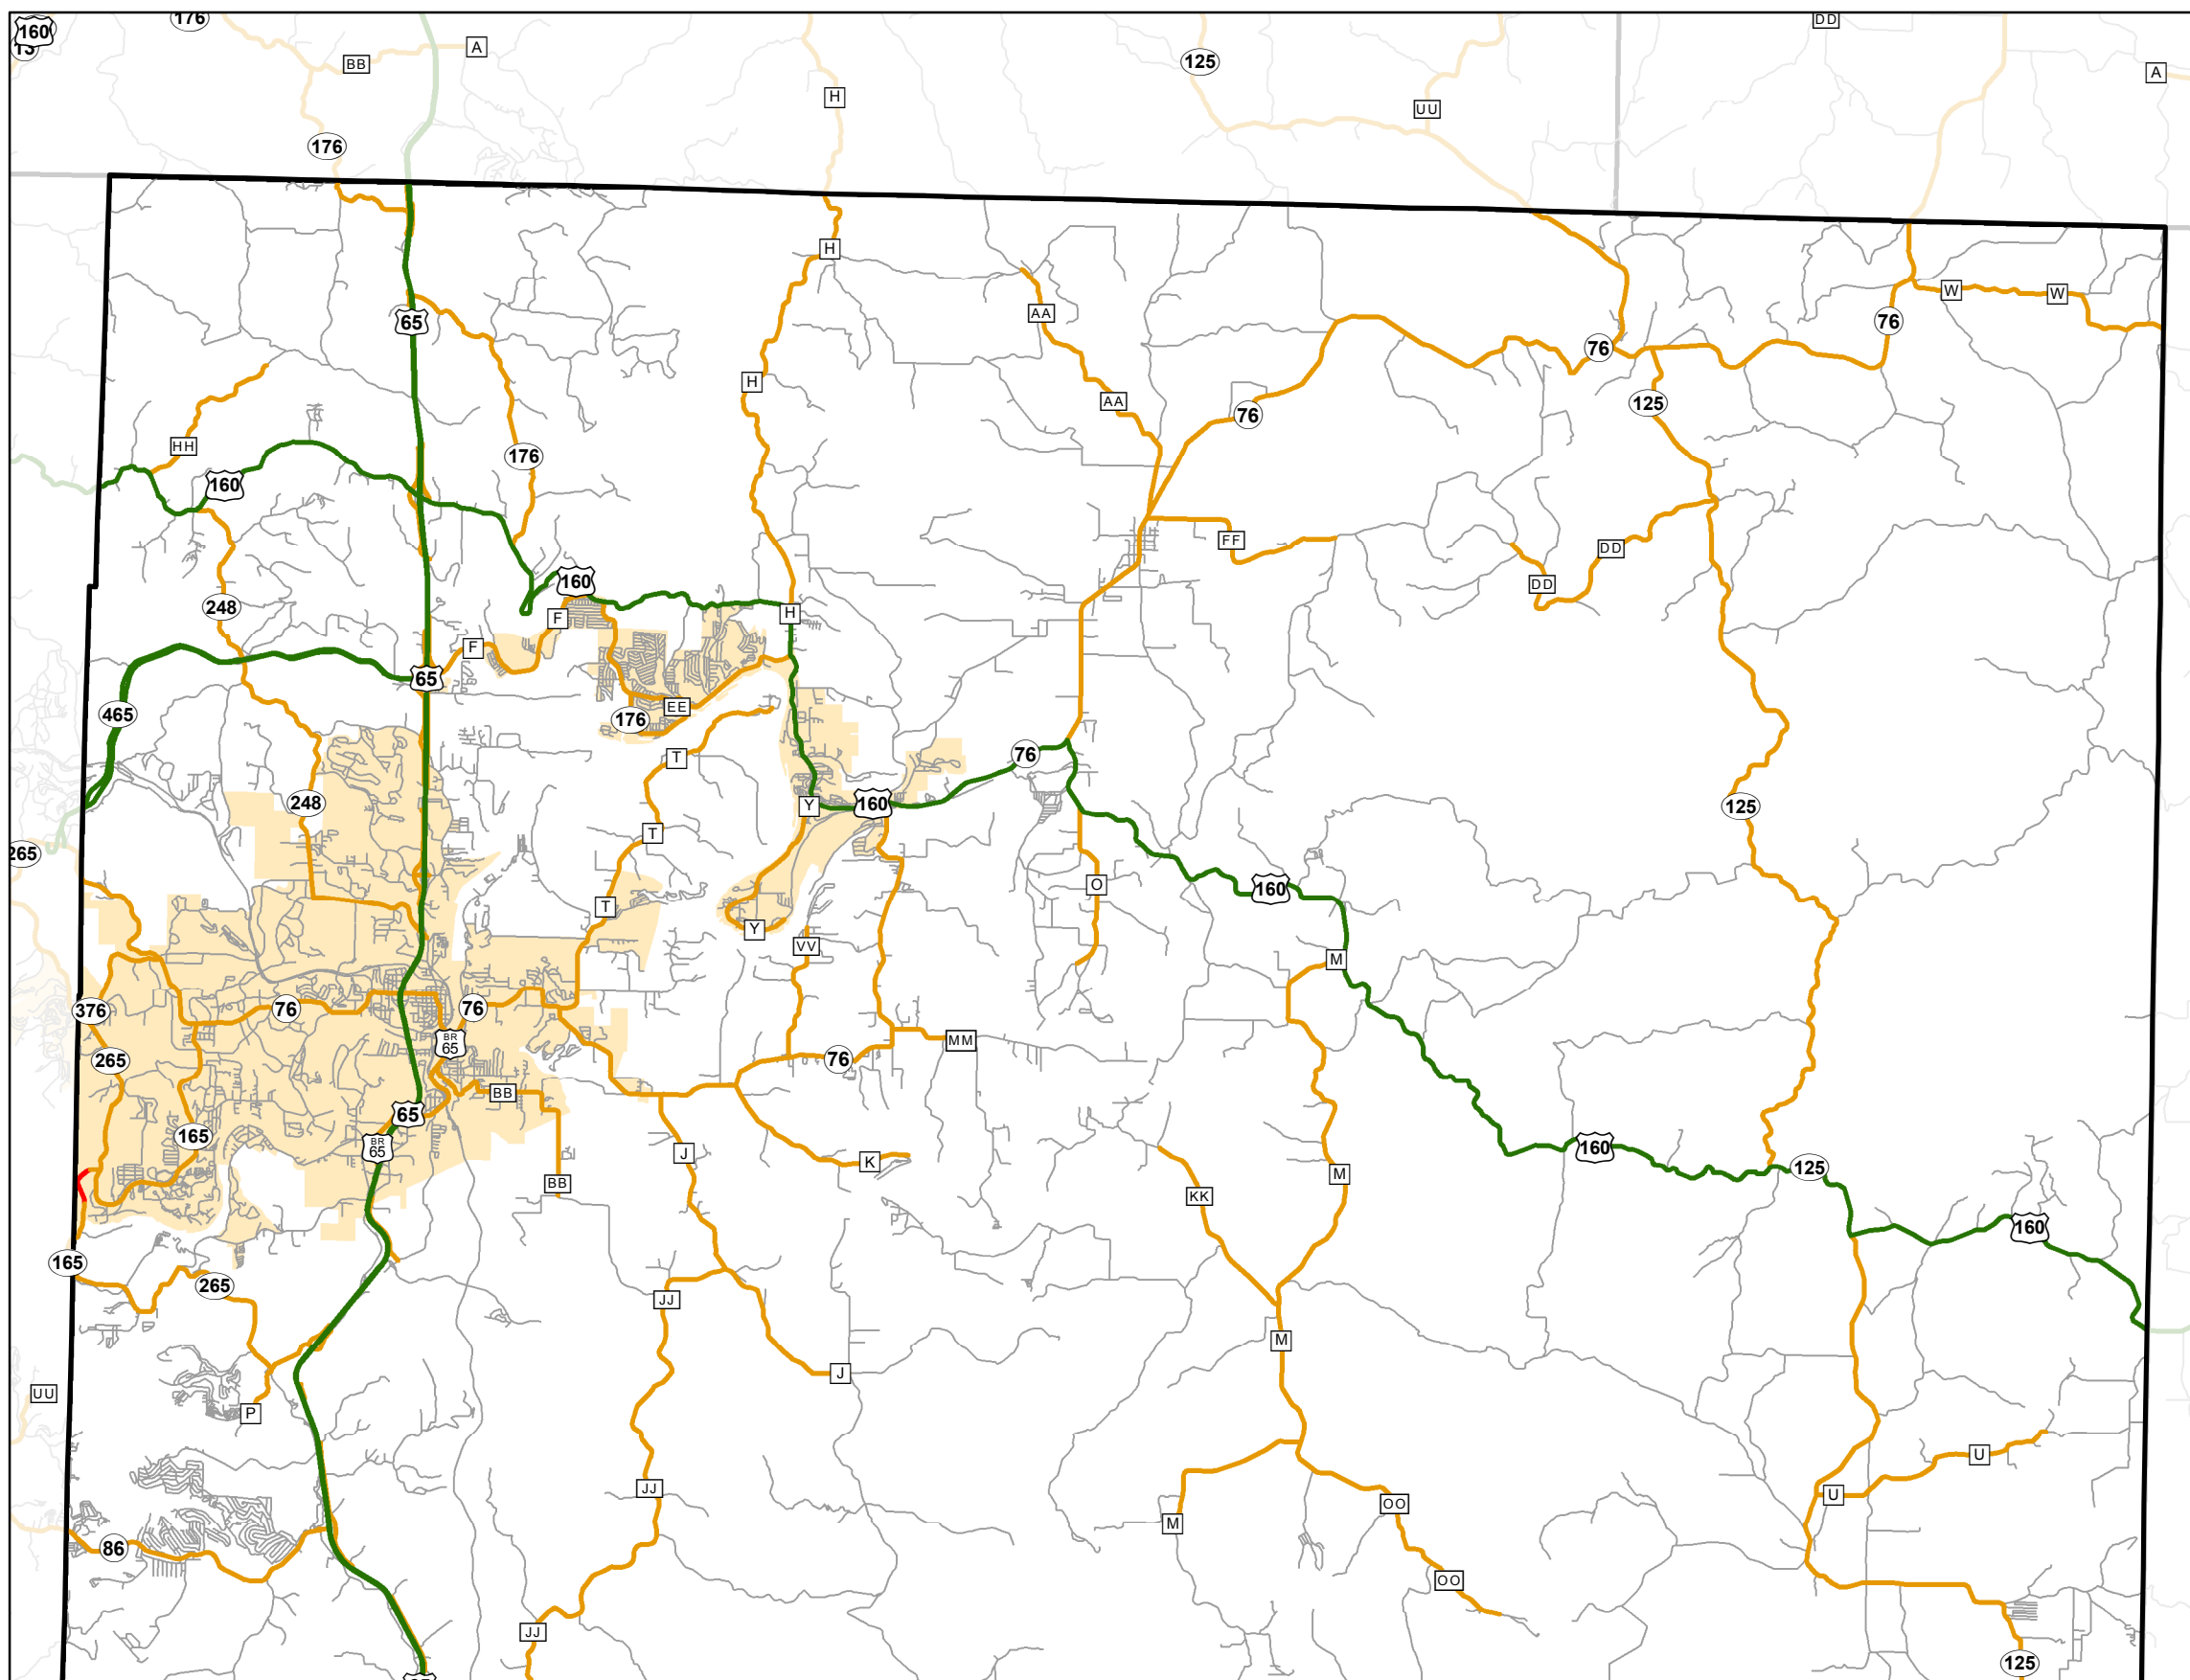

# State System

## TANEY County

### 106

State System Class	Miles
Interstate	0
Primary	73.198
Supplementary	216.602
State Marked - NOS	
Other Roads	
Urban Area	