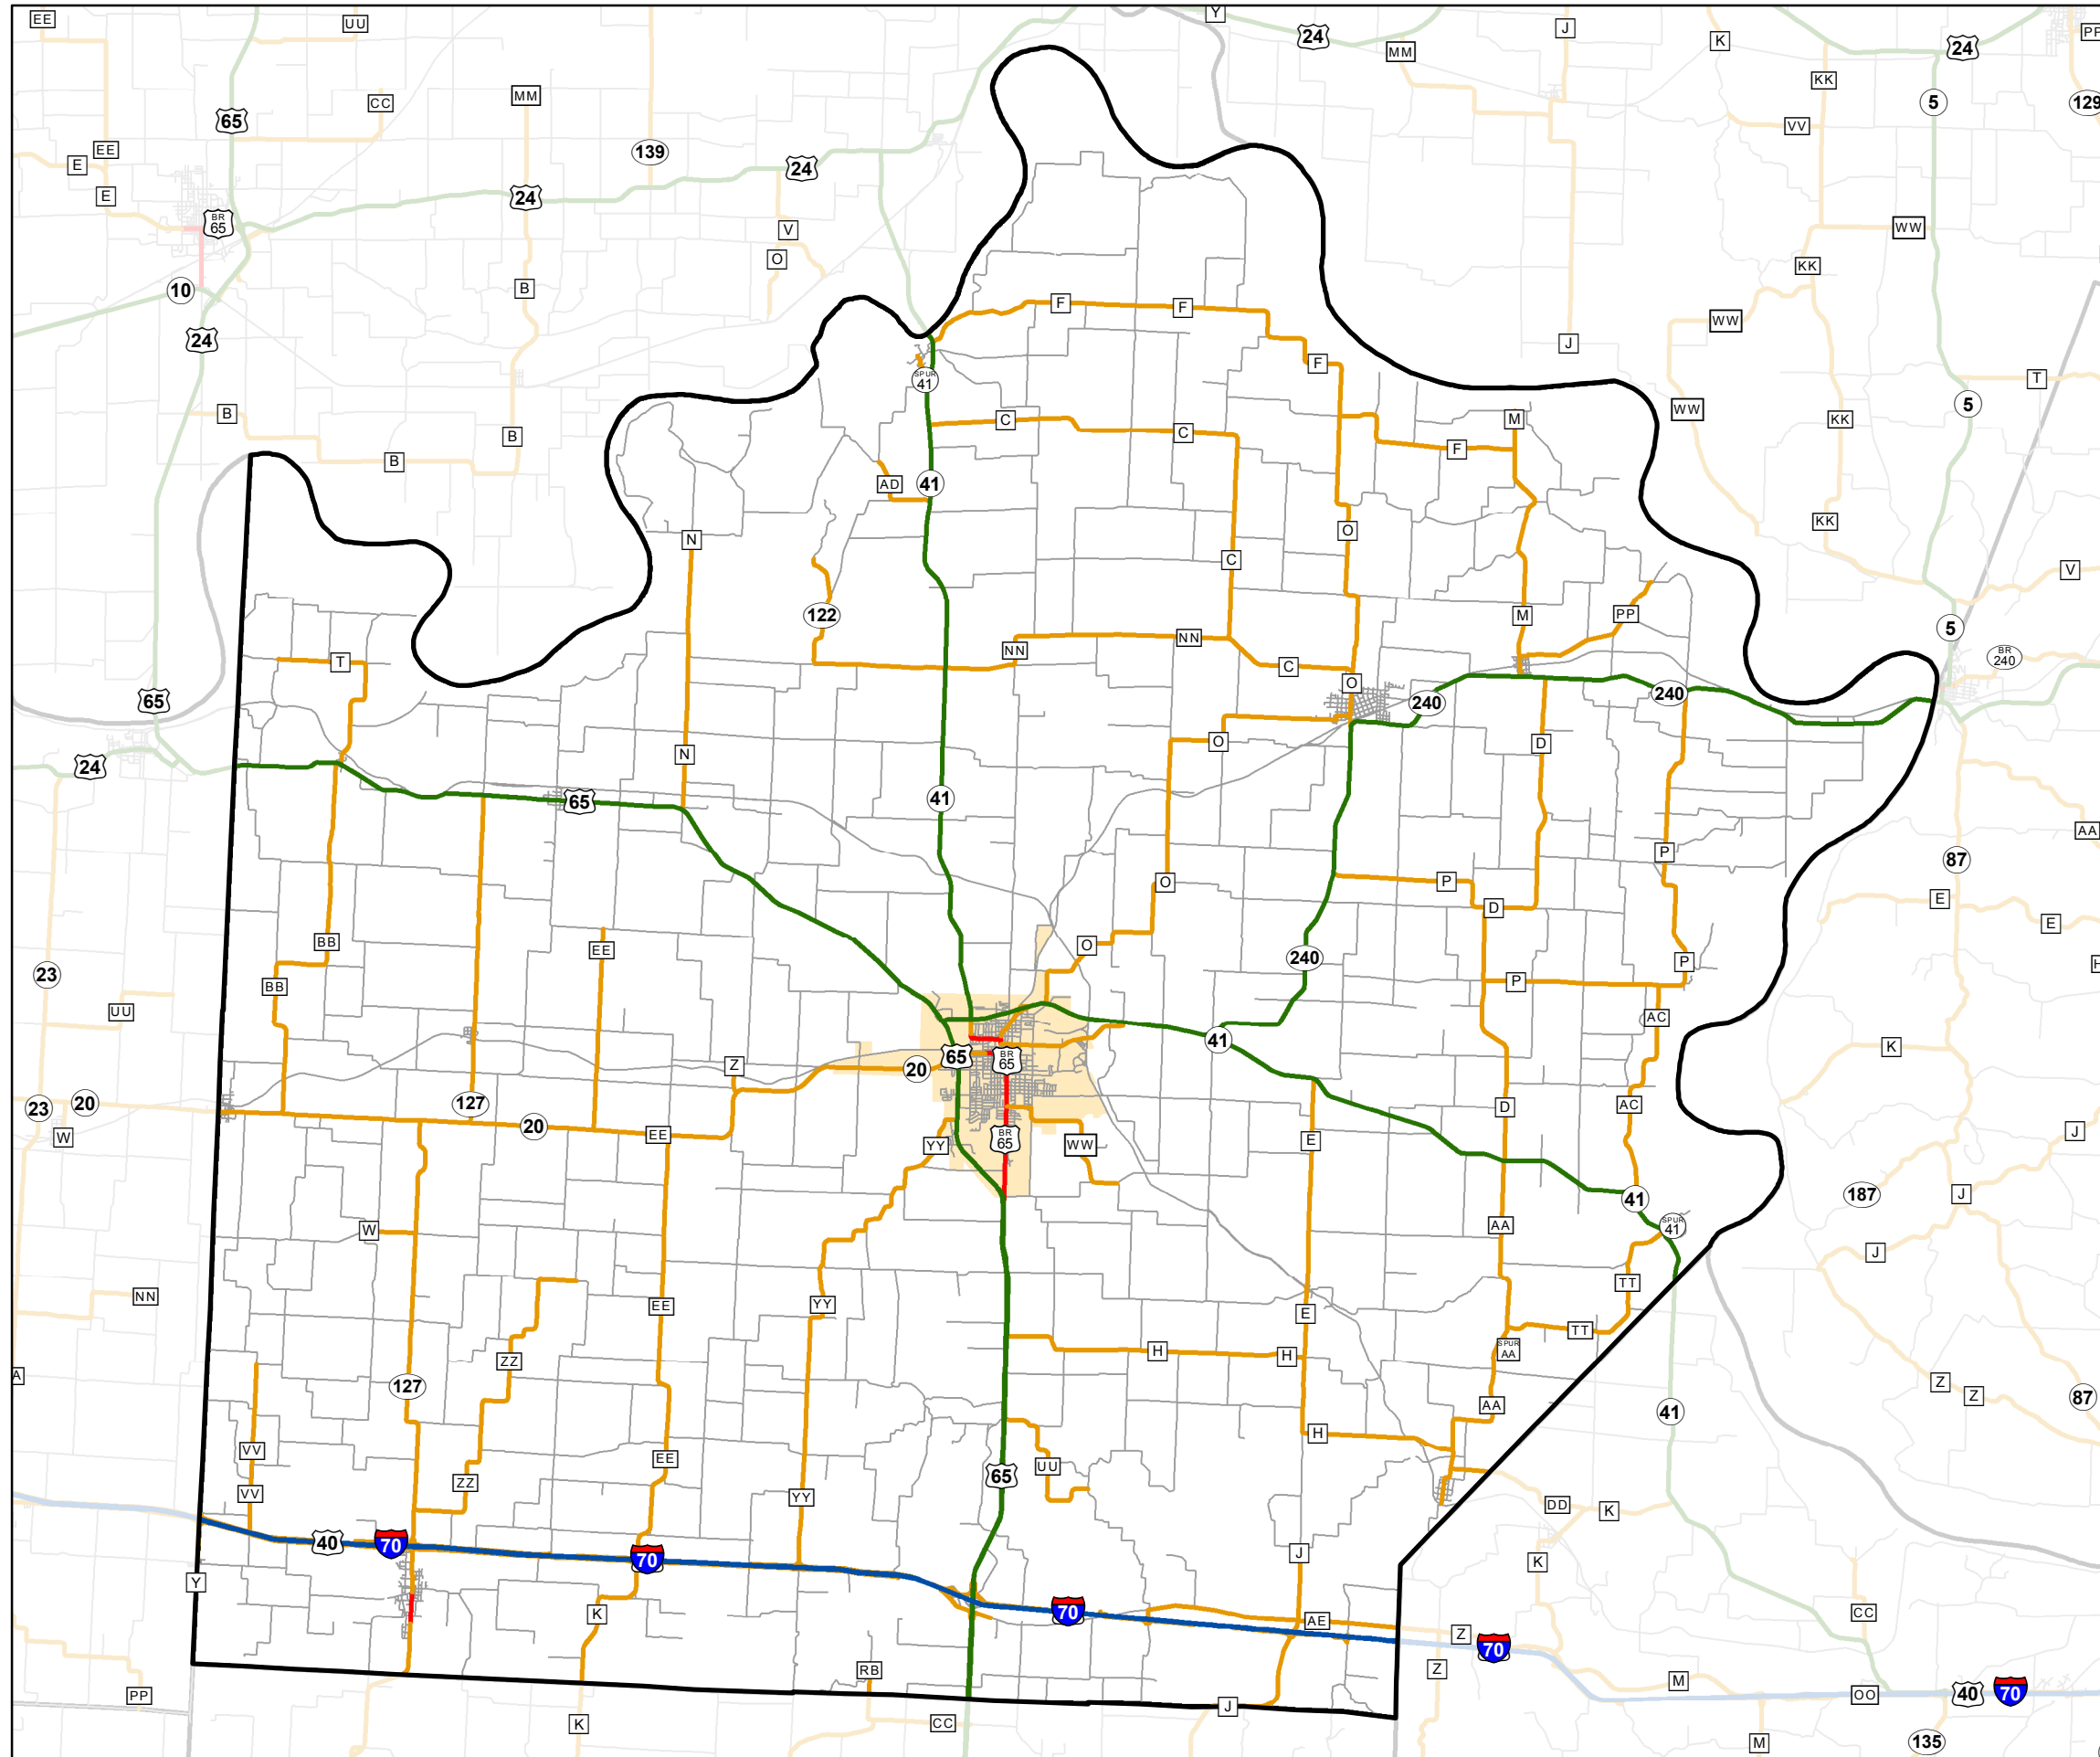

# State System SALINE County

97

State System Class	Miles
Interstate	24.146
Primary	81.194
Supplementary	272.576
State Marked - NOS	
Other Roads	
Urban Area	