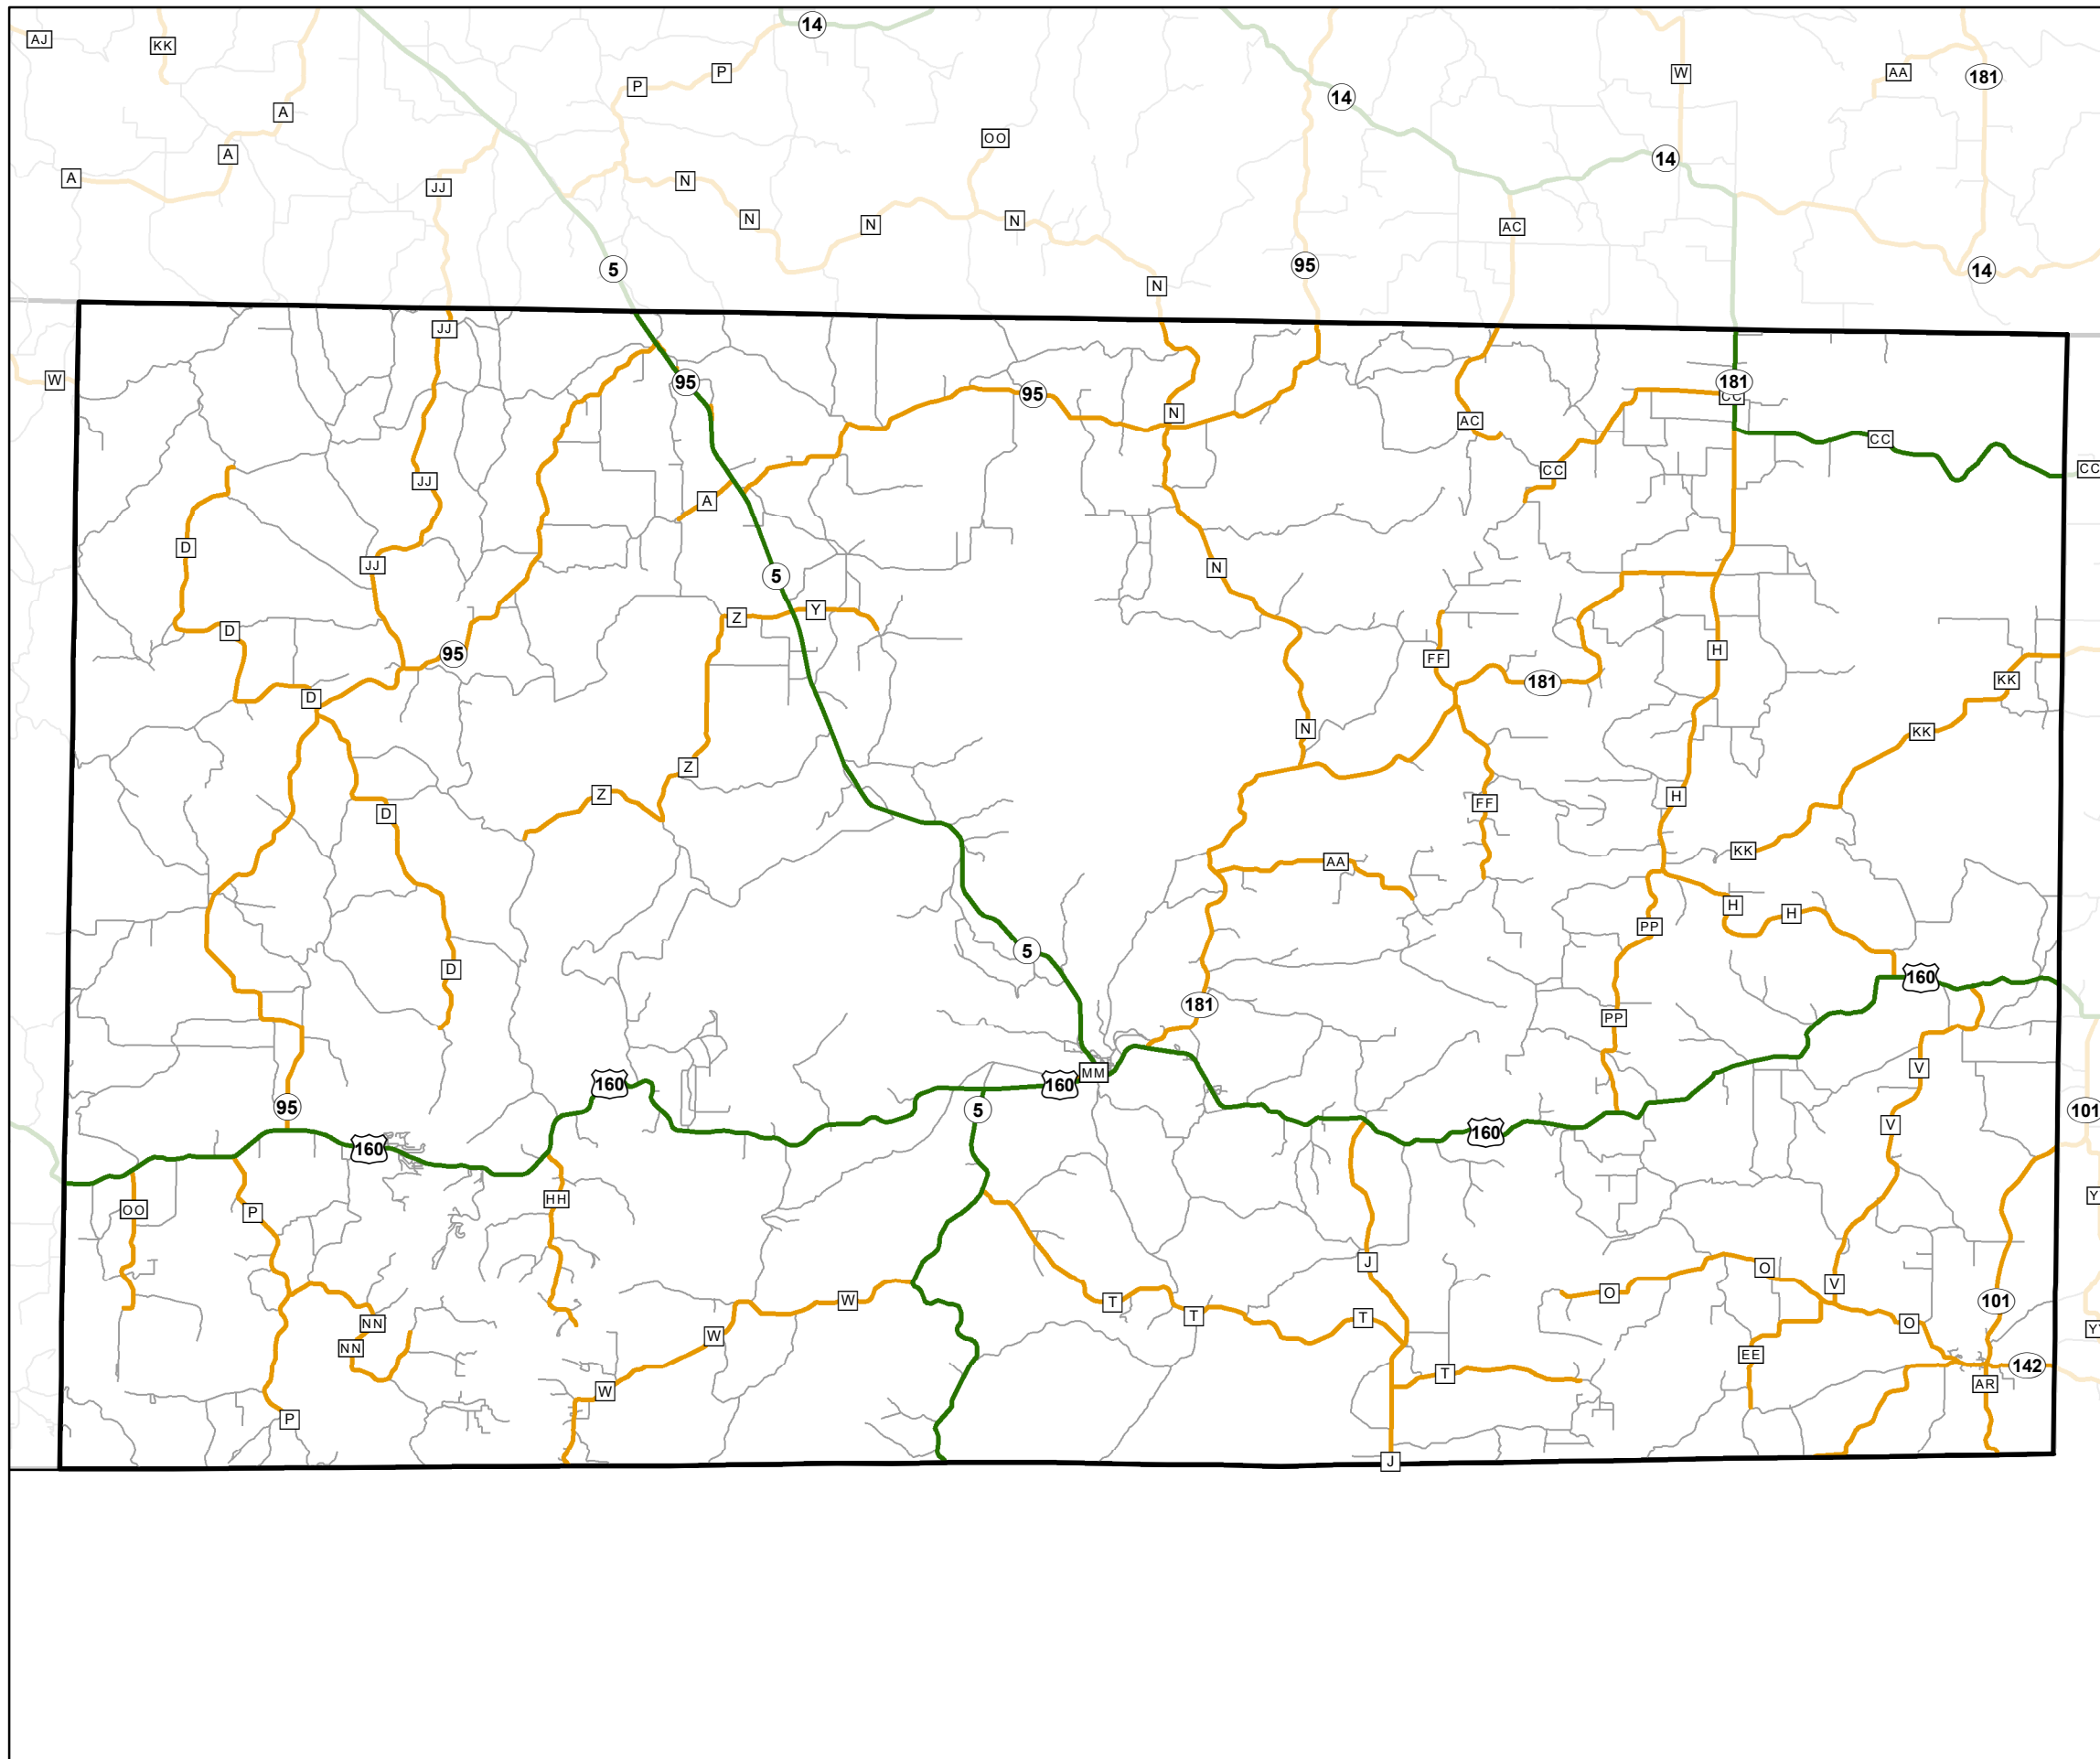

# State System OZARK County

77

State System Class	Miles
Interstate	0
Primary	76.36
Supplementary	219.21
State Marked - NOS	
Other Roads	
Urban Area	