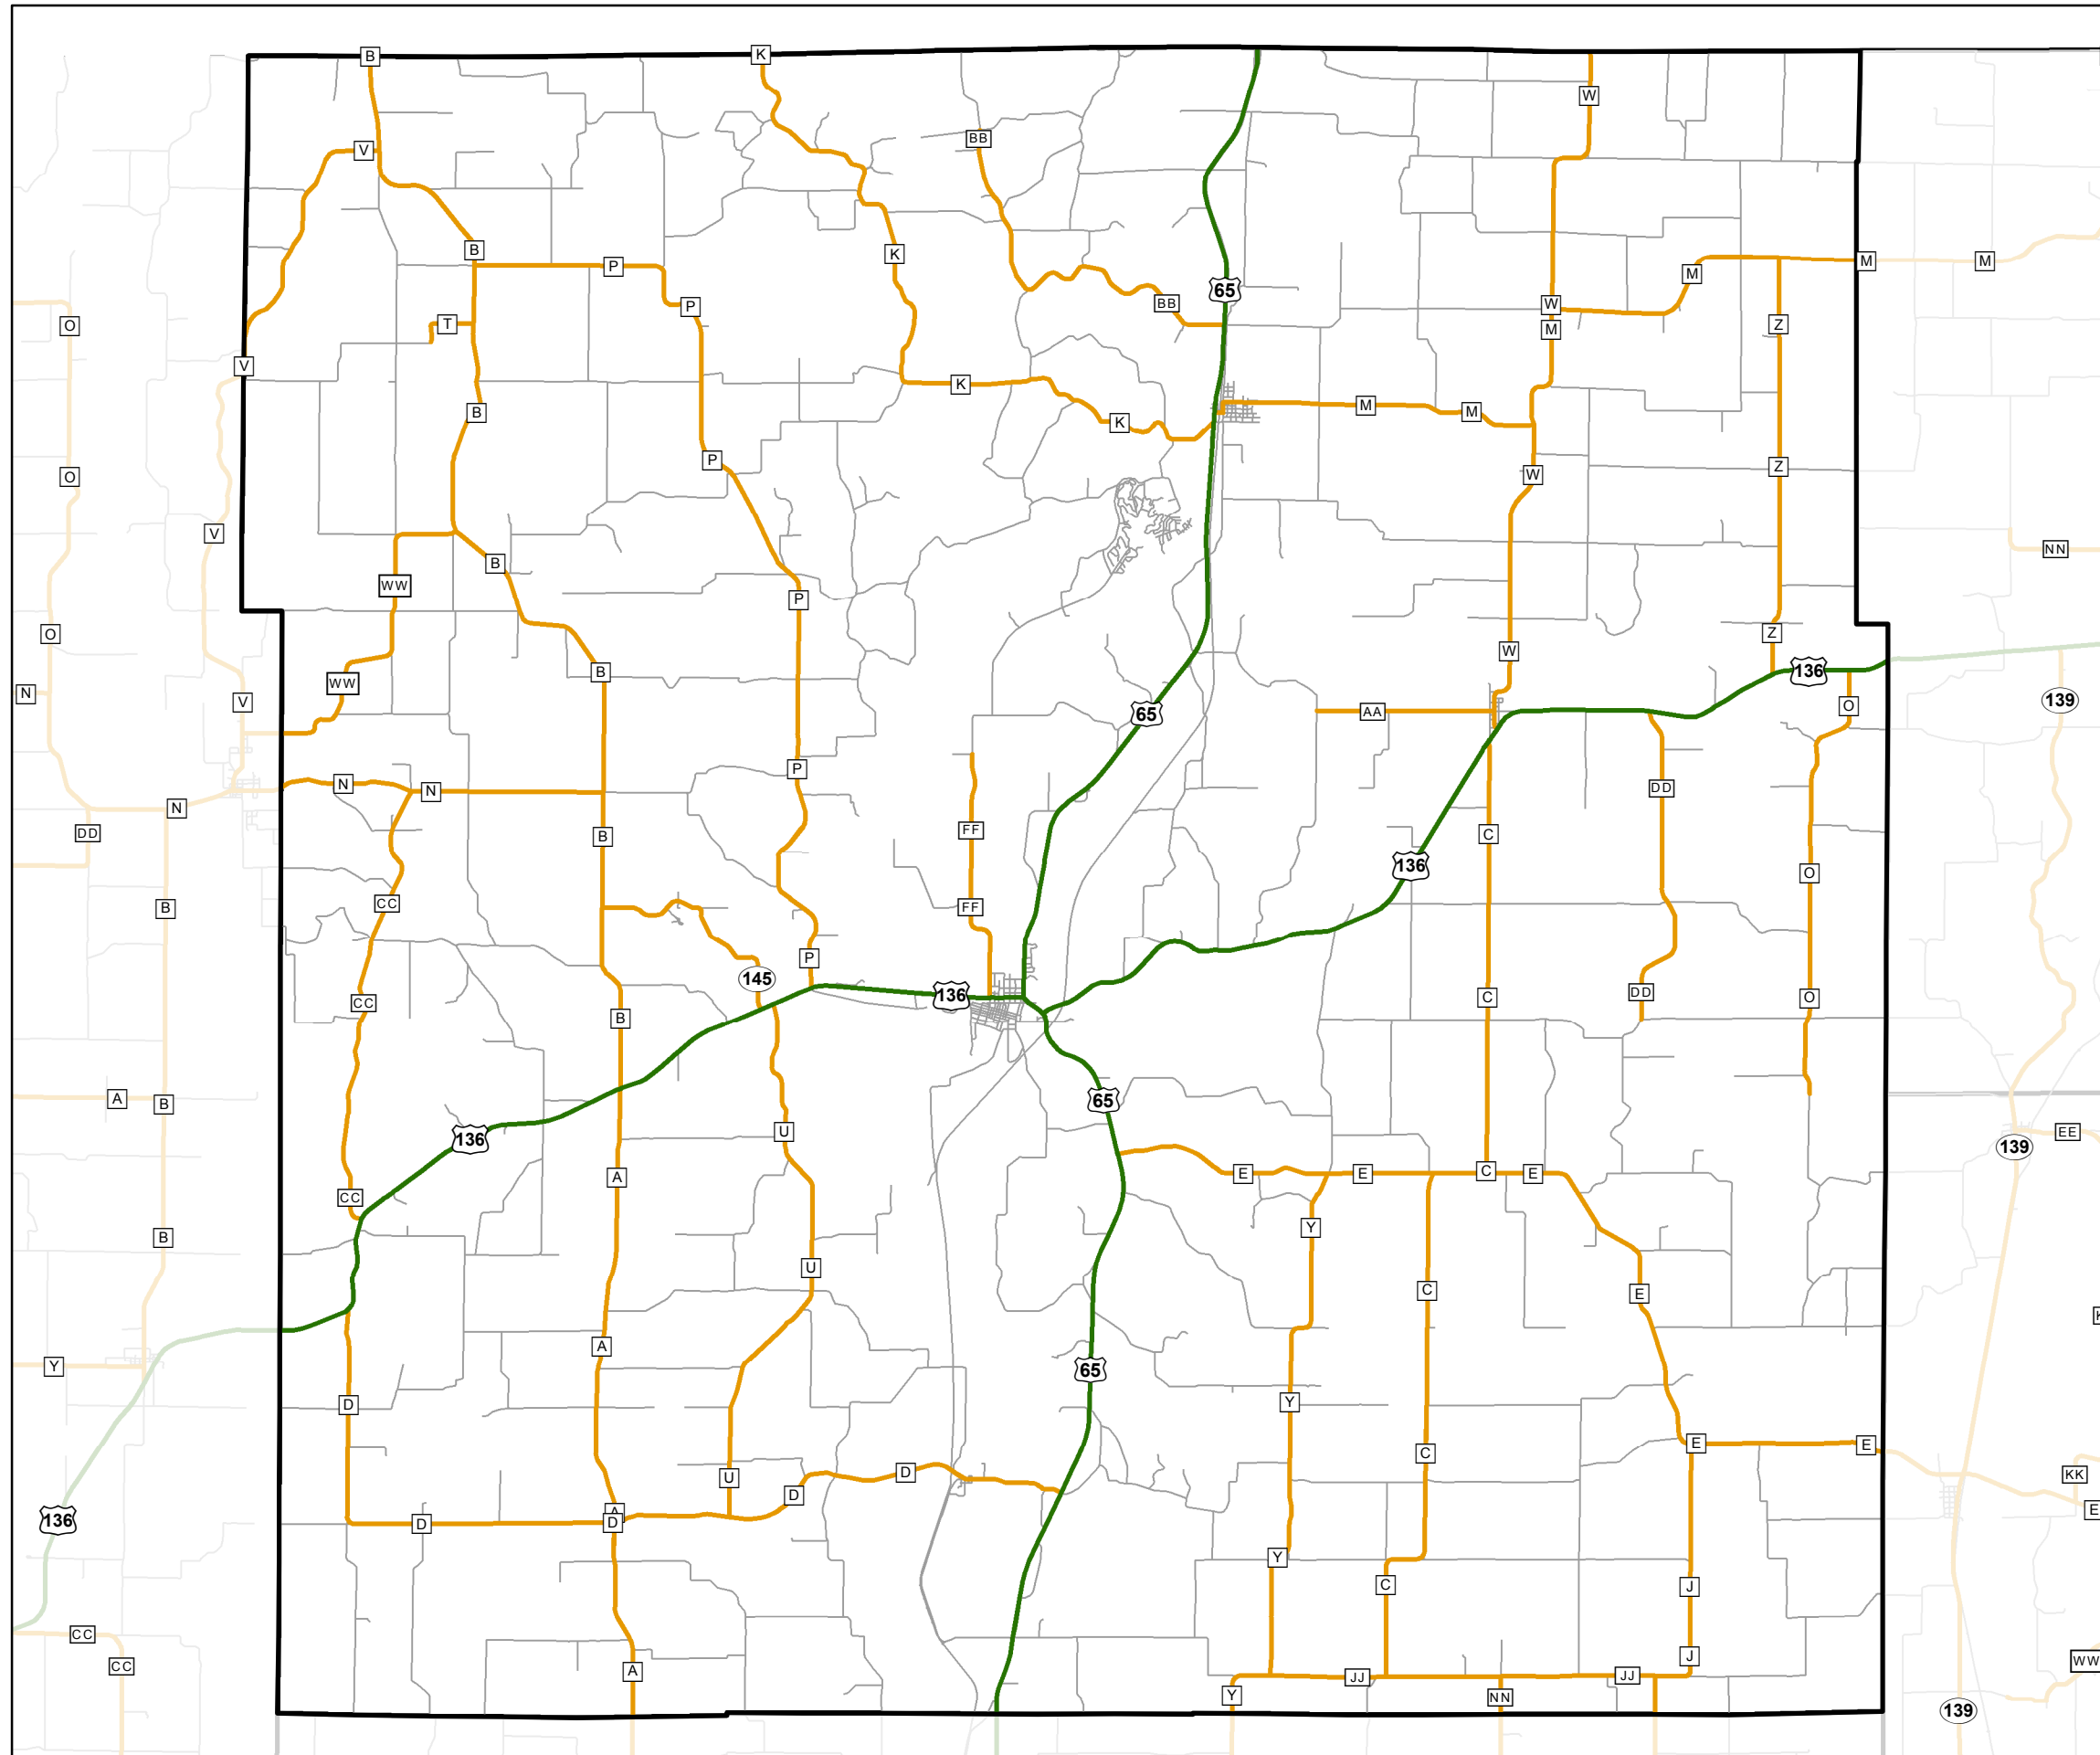

State System MERCER County

65

State System Class	Miles
Interstate	0
Primary	48.178
Supplementary	176.531
State Marked - NOS	
Other Roads	
Urban Area	