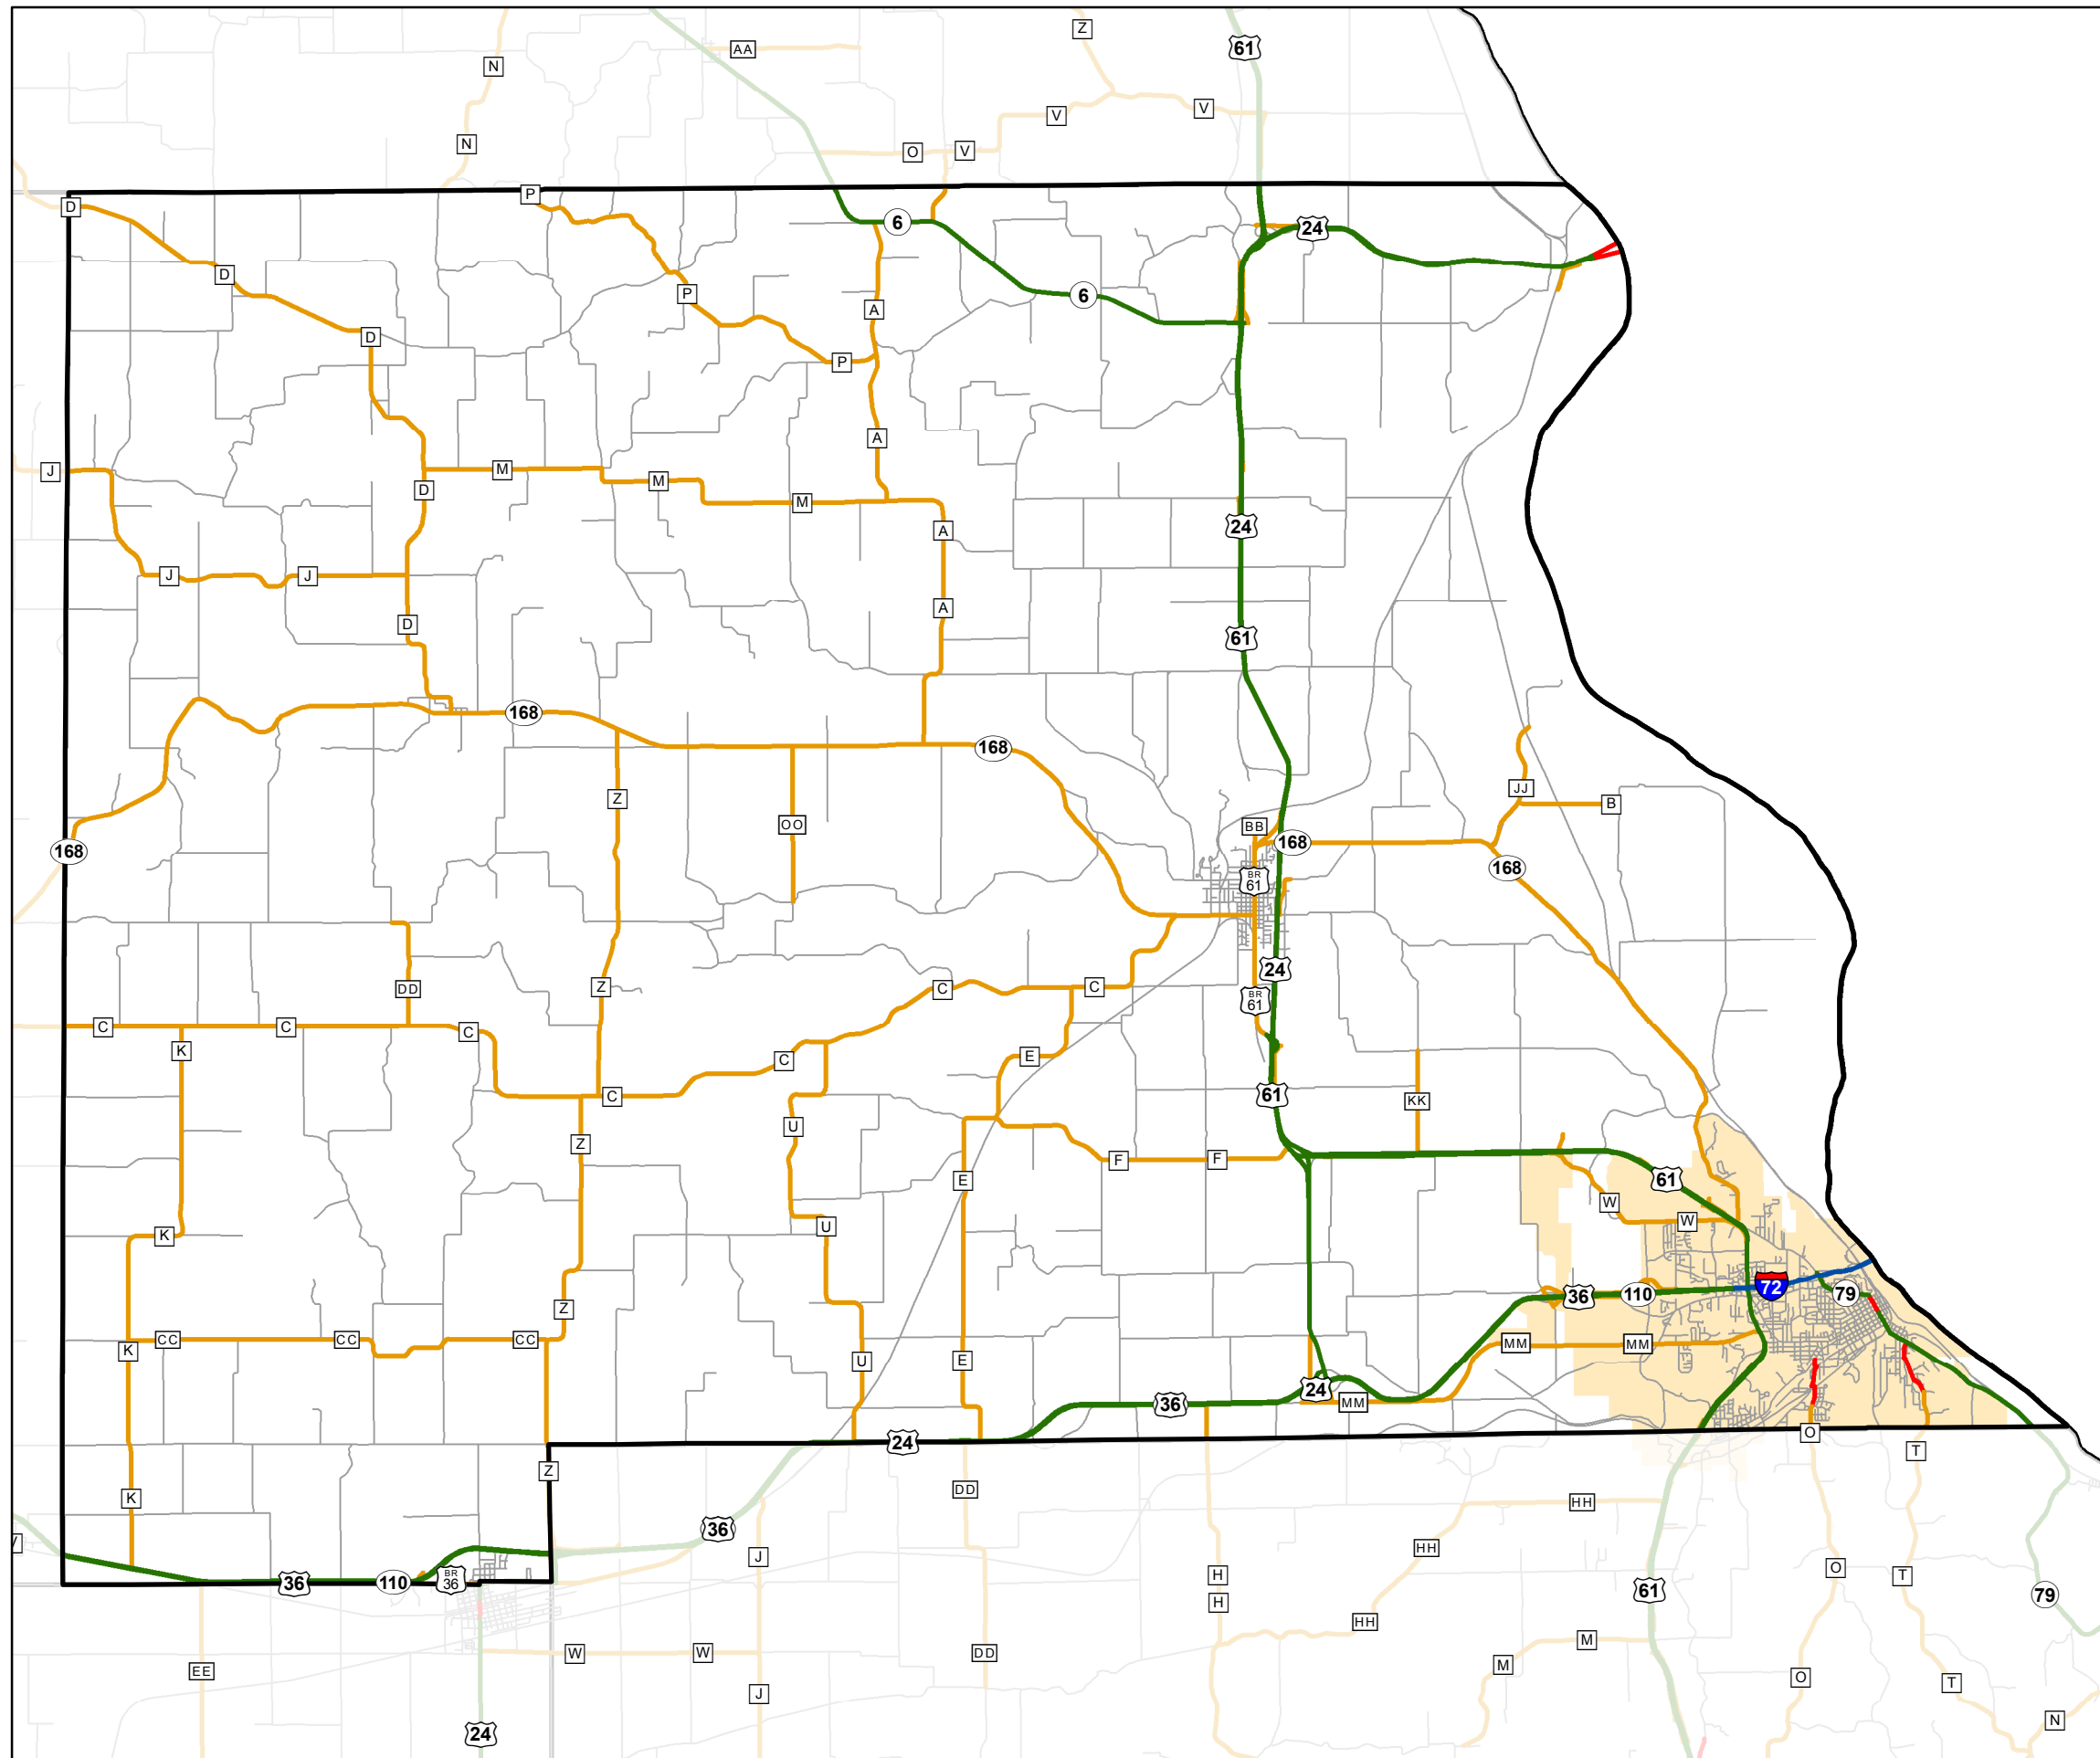

State System MARION County

64

State System Class	Miles
Interstate	2.056
Primary	65.781
Supplementary	171.31
State Marked - NOS	
Other Roads	
Urban Area	