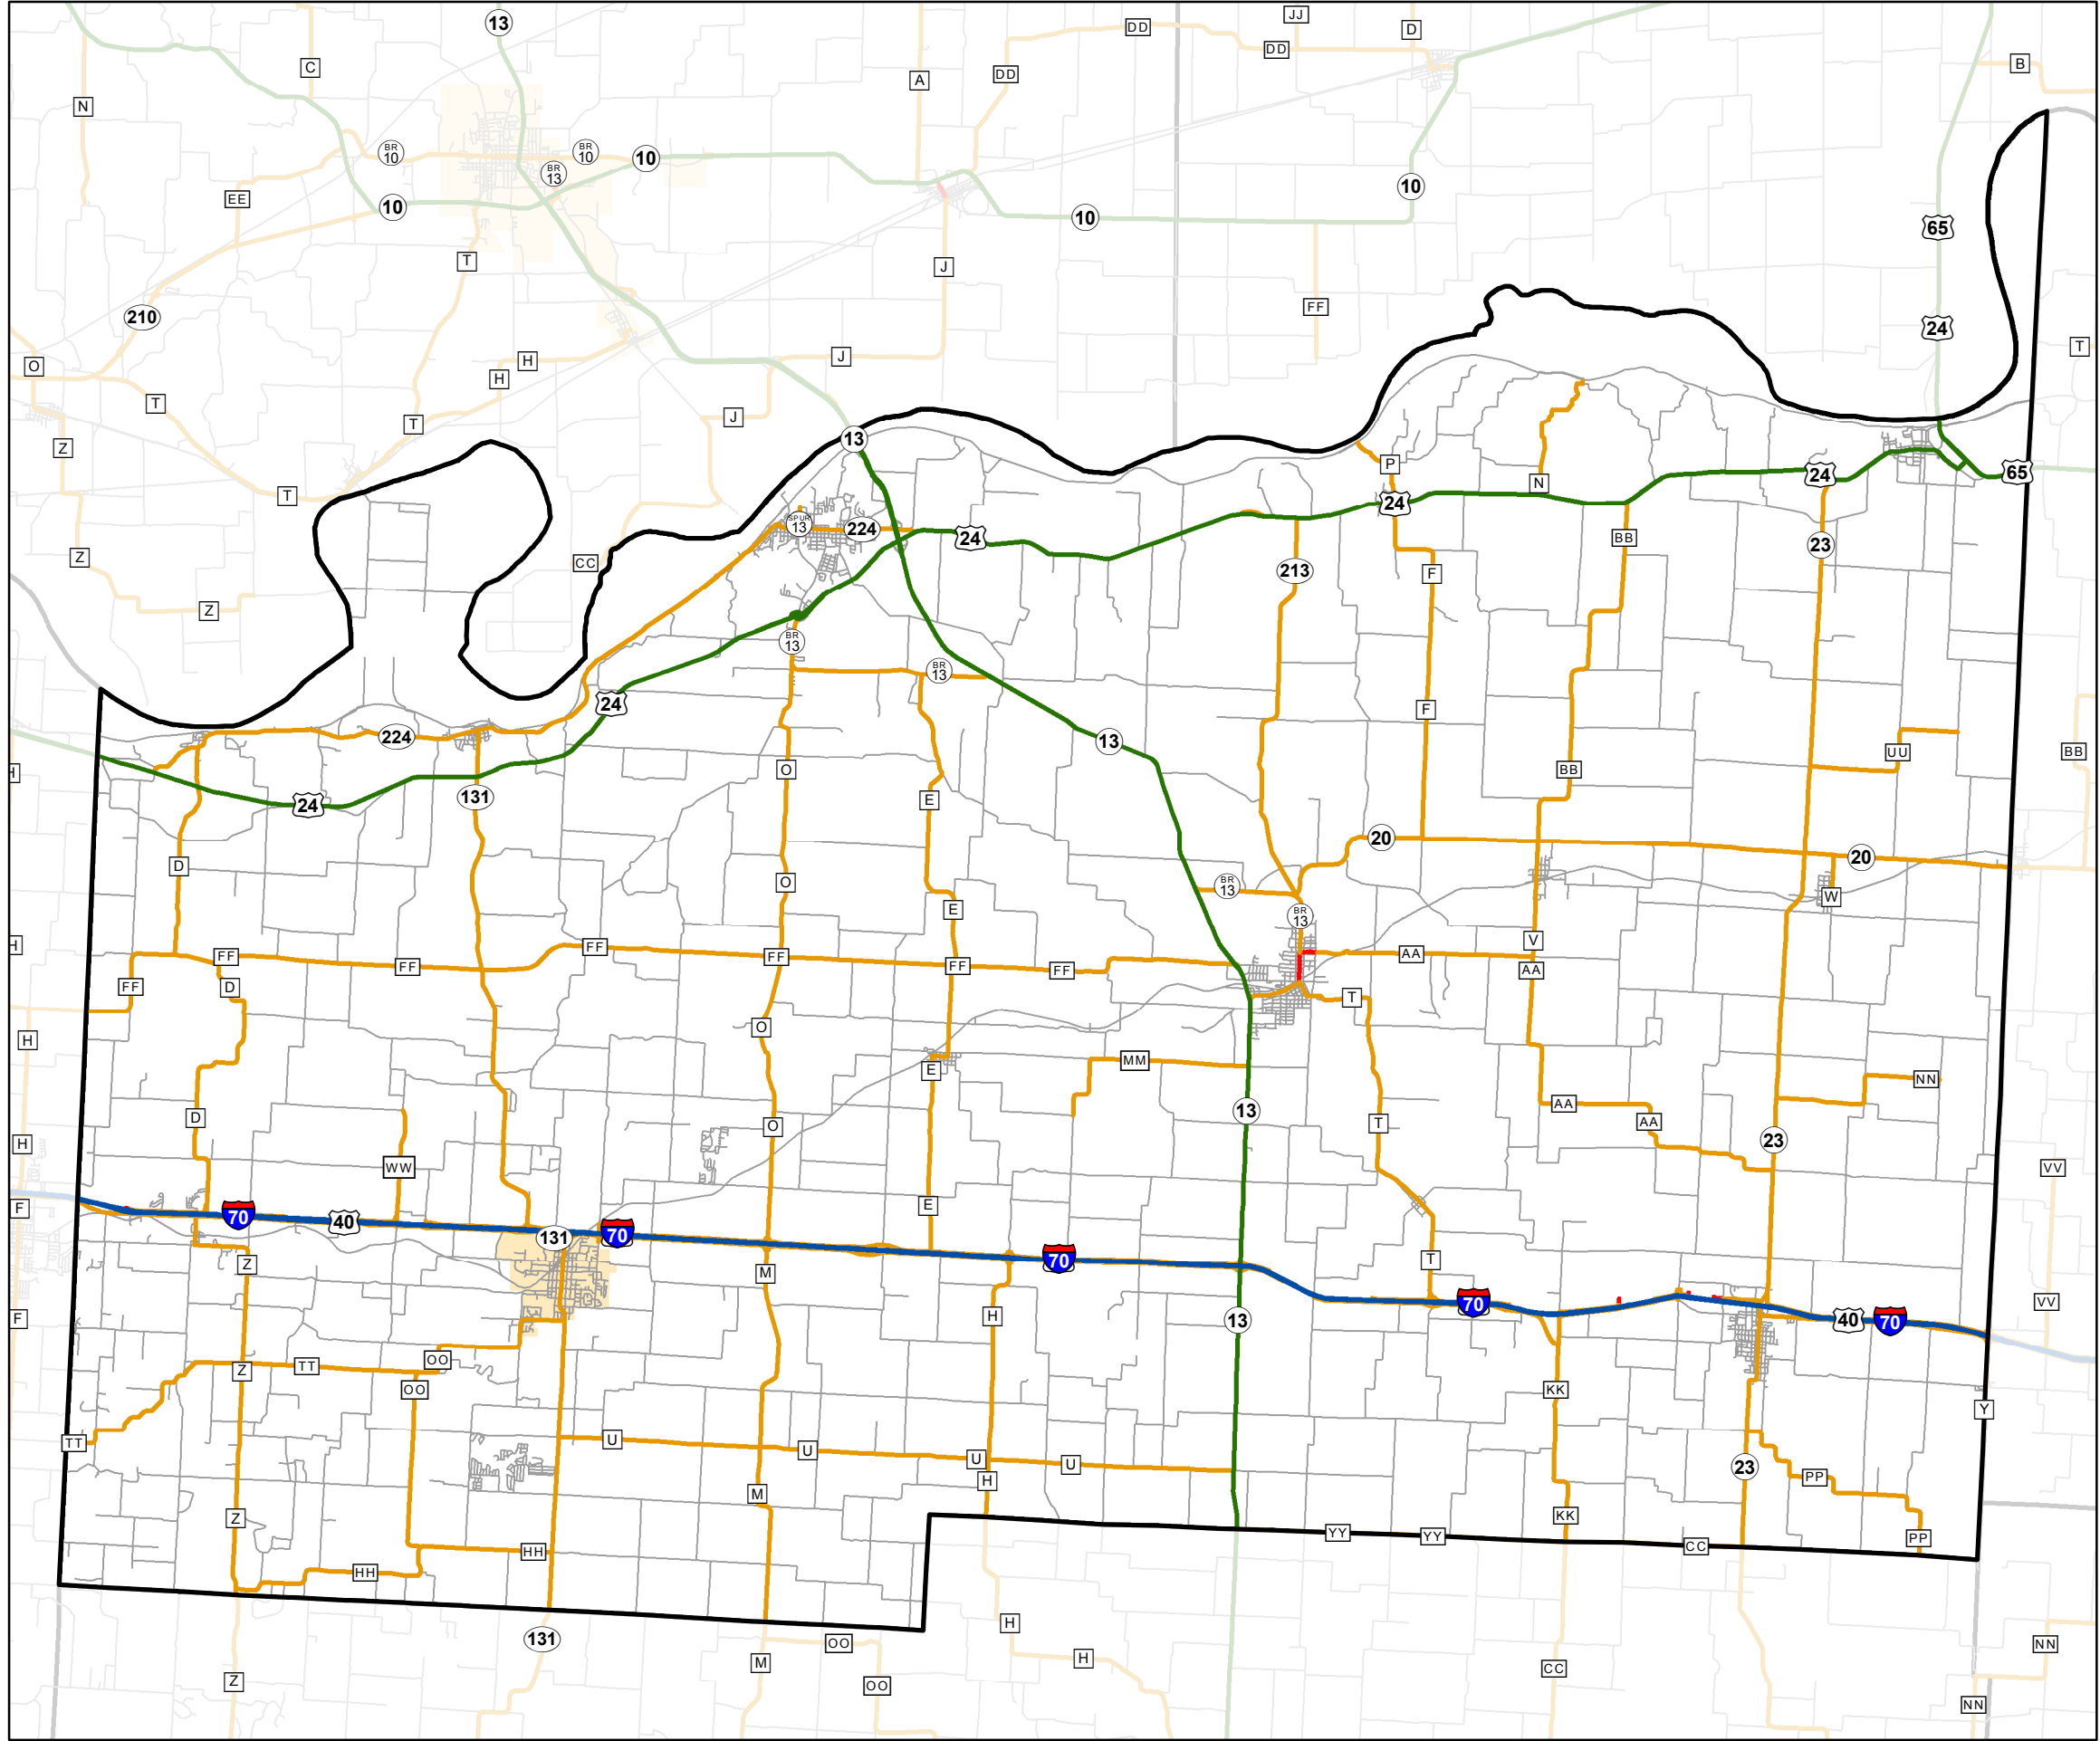

State System LAFAYETTE County

54

State System Class	Miles
Interstate	33.404
Primary	59.244
Supplementary	301.035
State Marked - NOS	
Other Roads	
Urban Area	