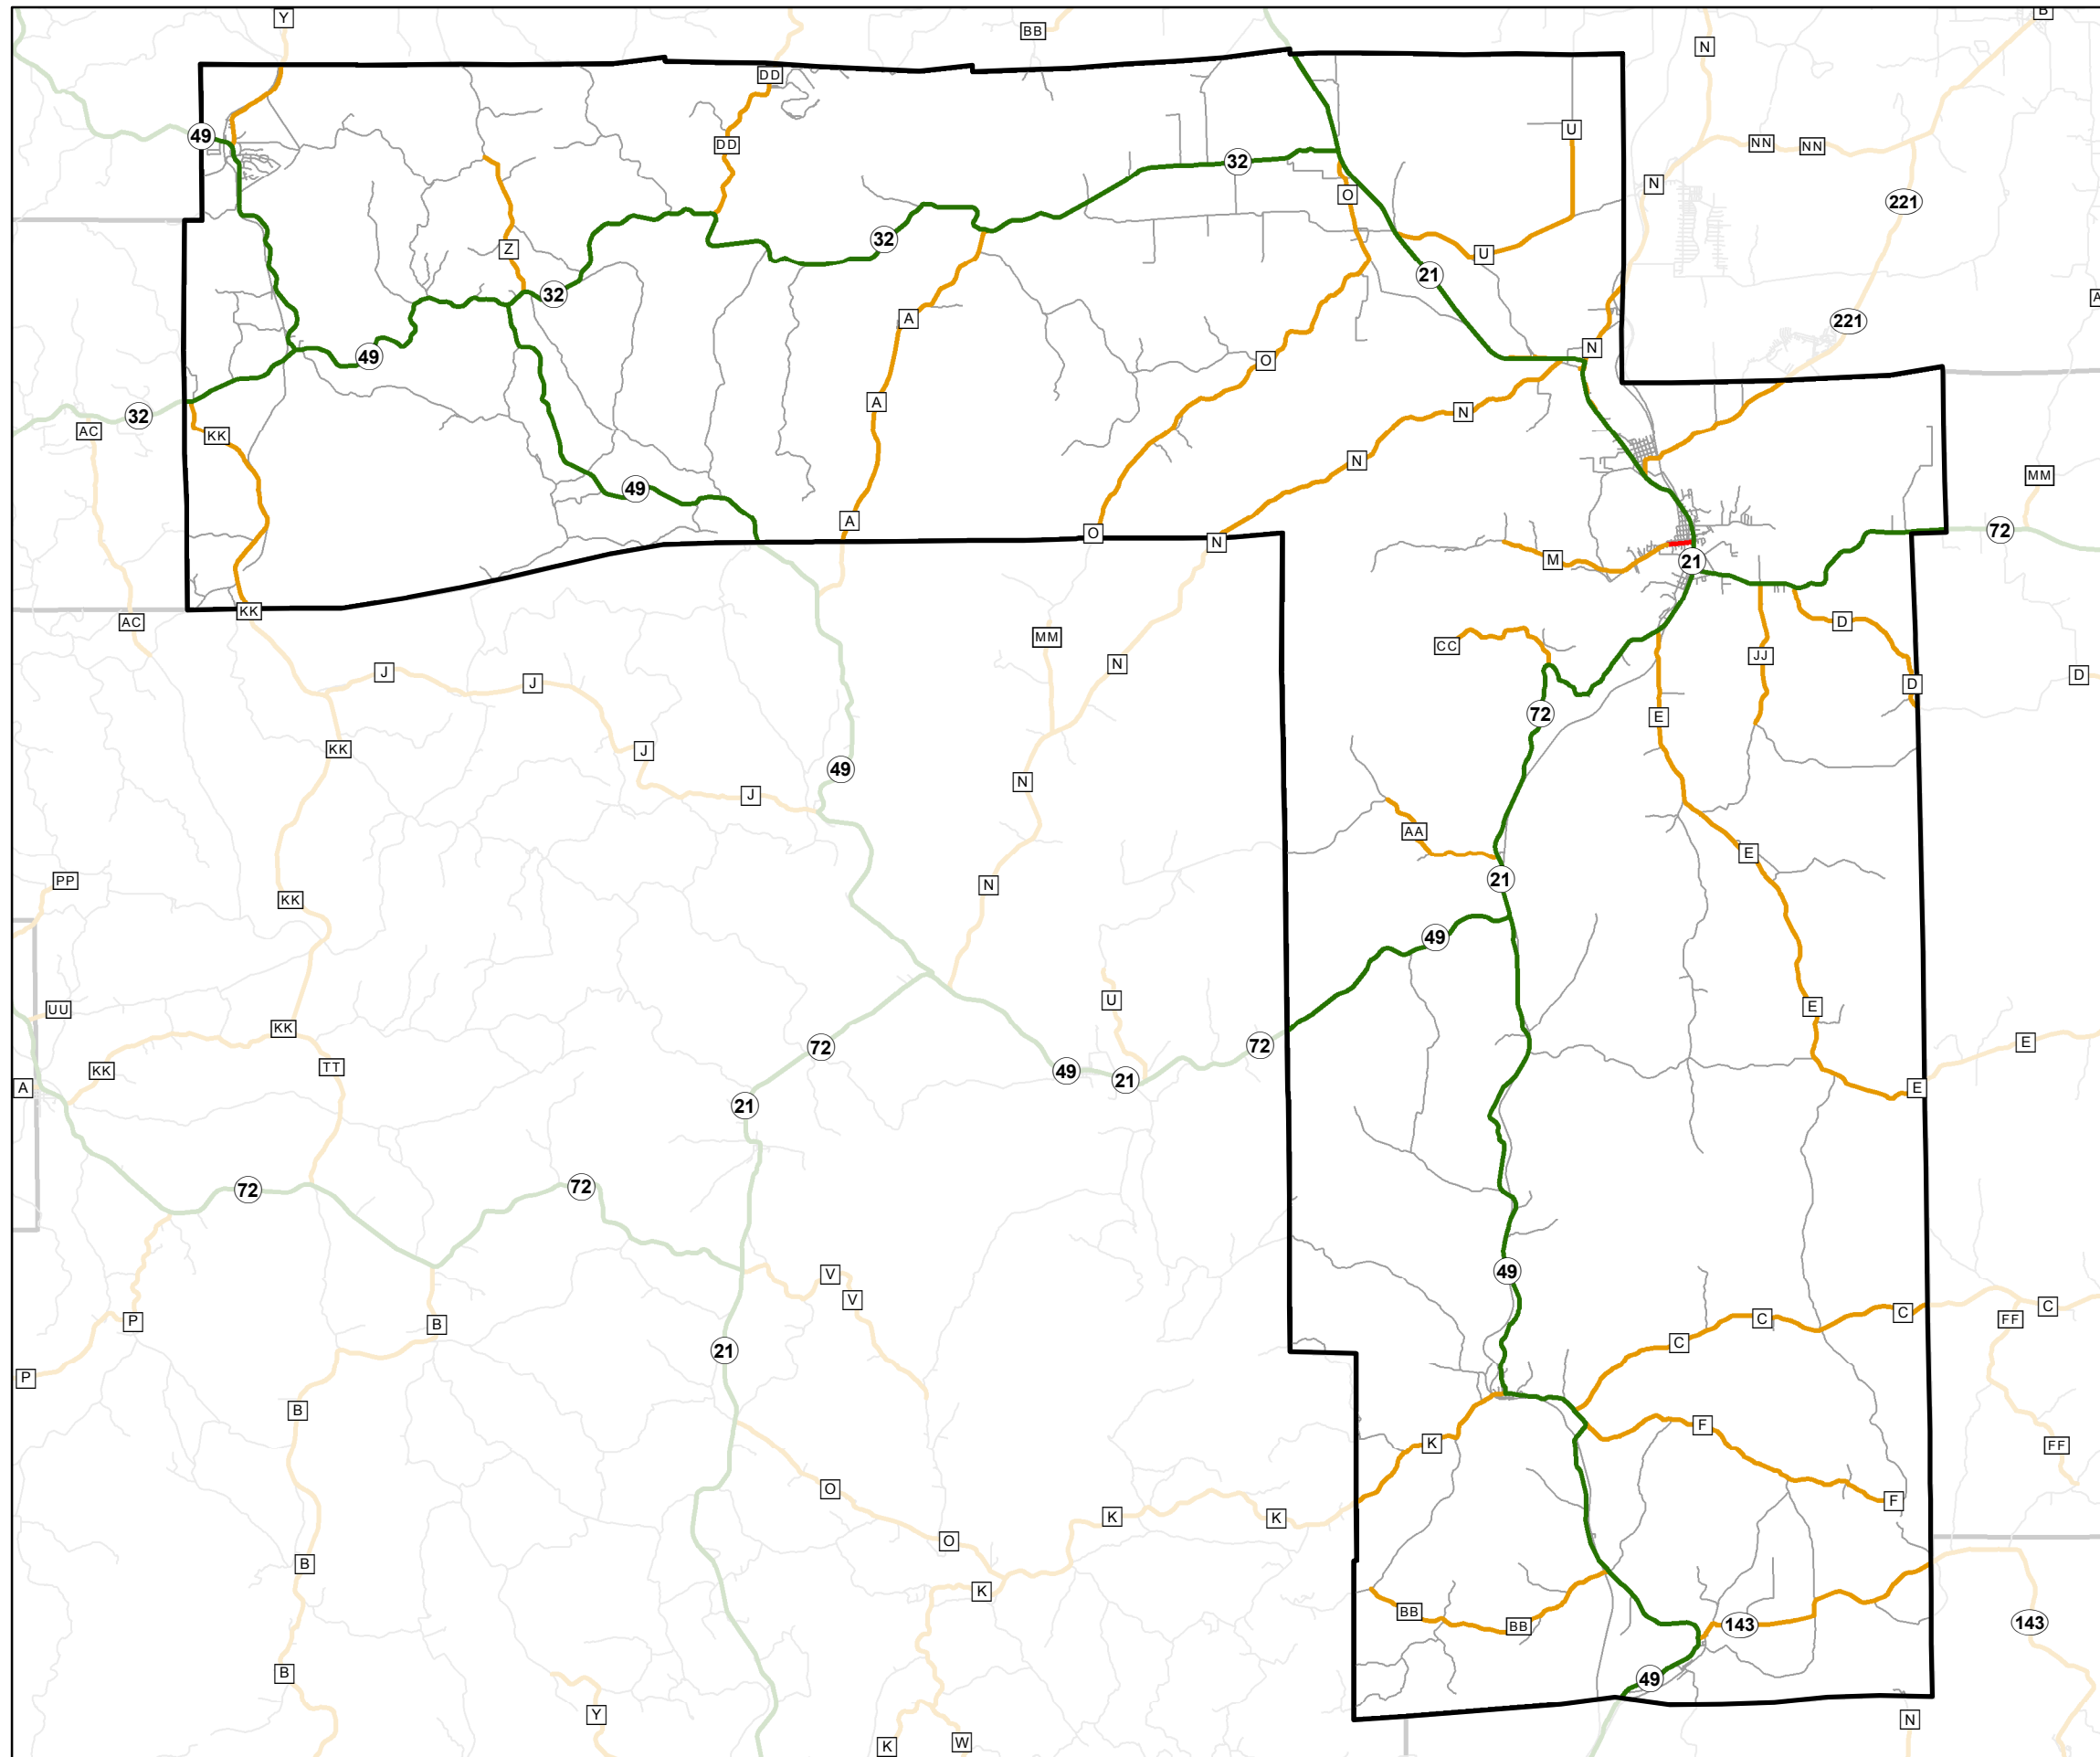

State System

IRON County

47

State System Class	Miles
Interstate	0
Primary	94.632
Supplementary	108.022
State Marked - NOS	
Other Roads	
Urban Area	