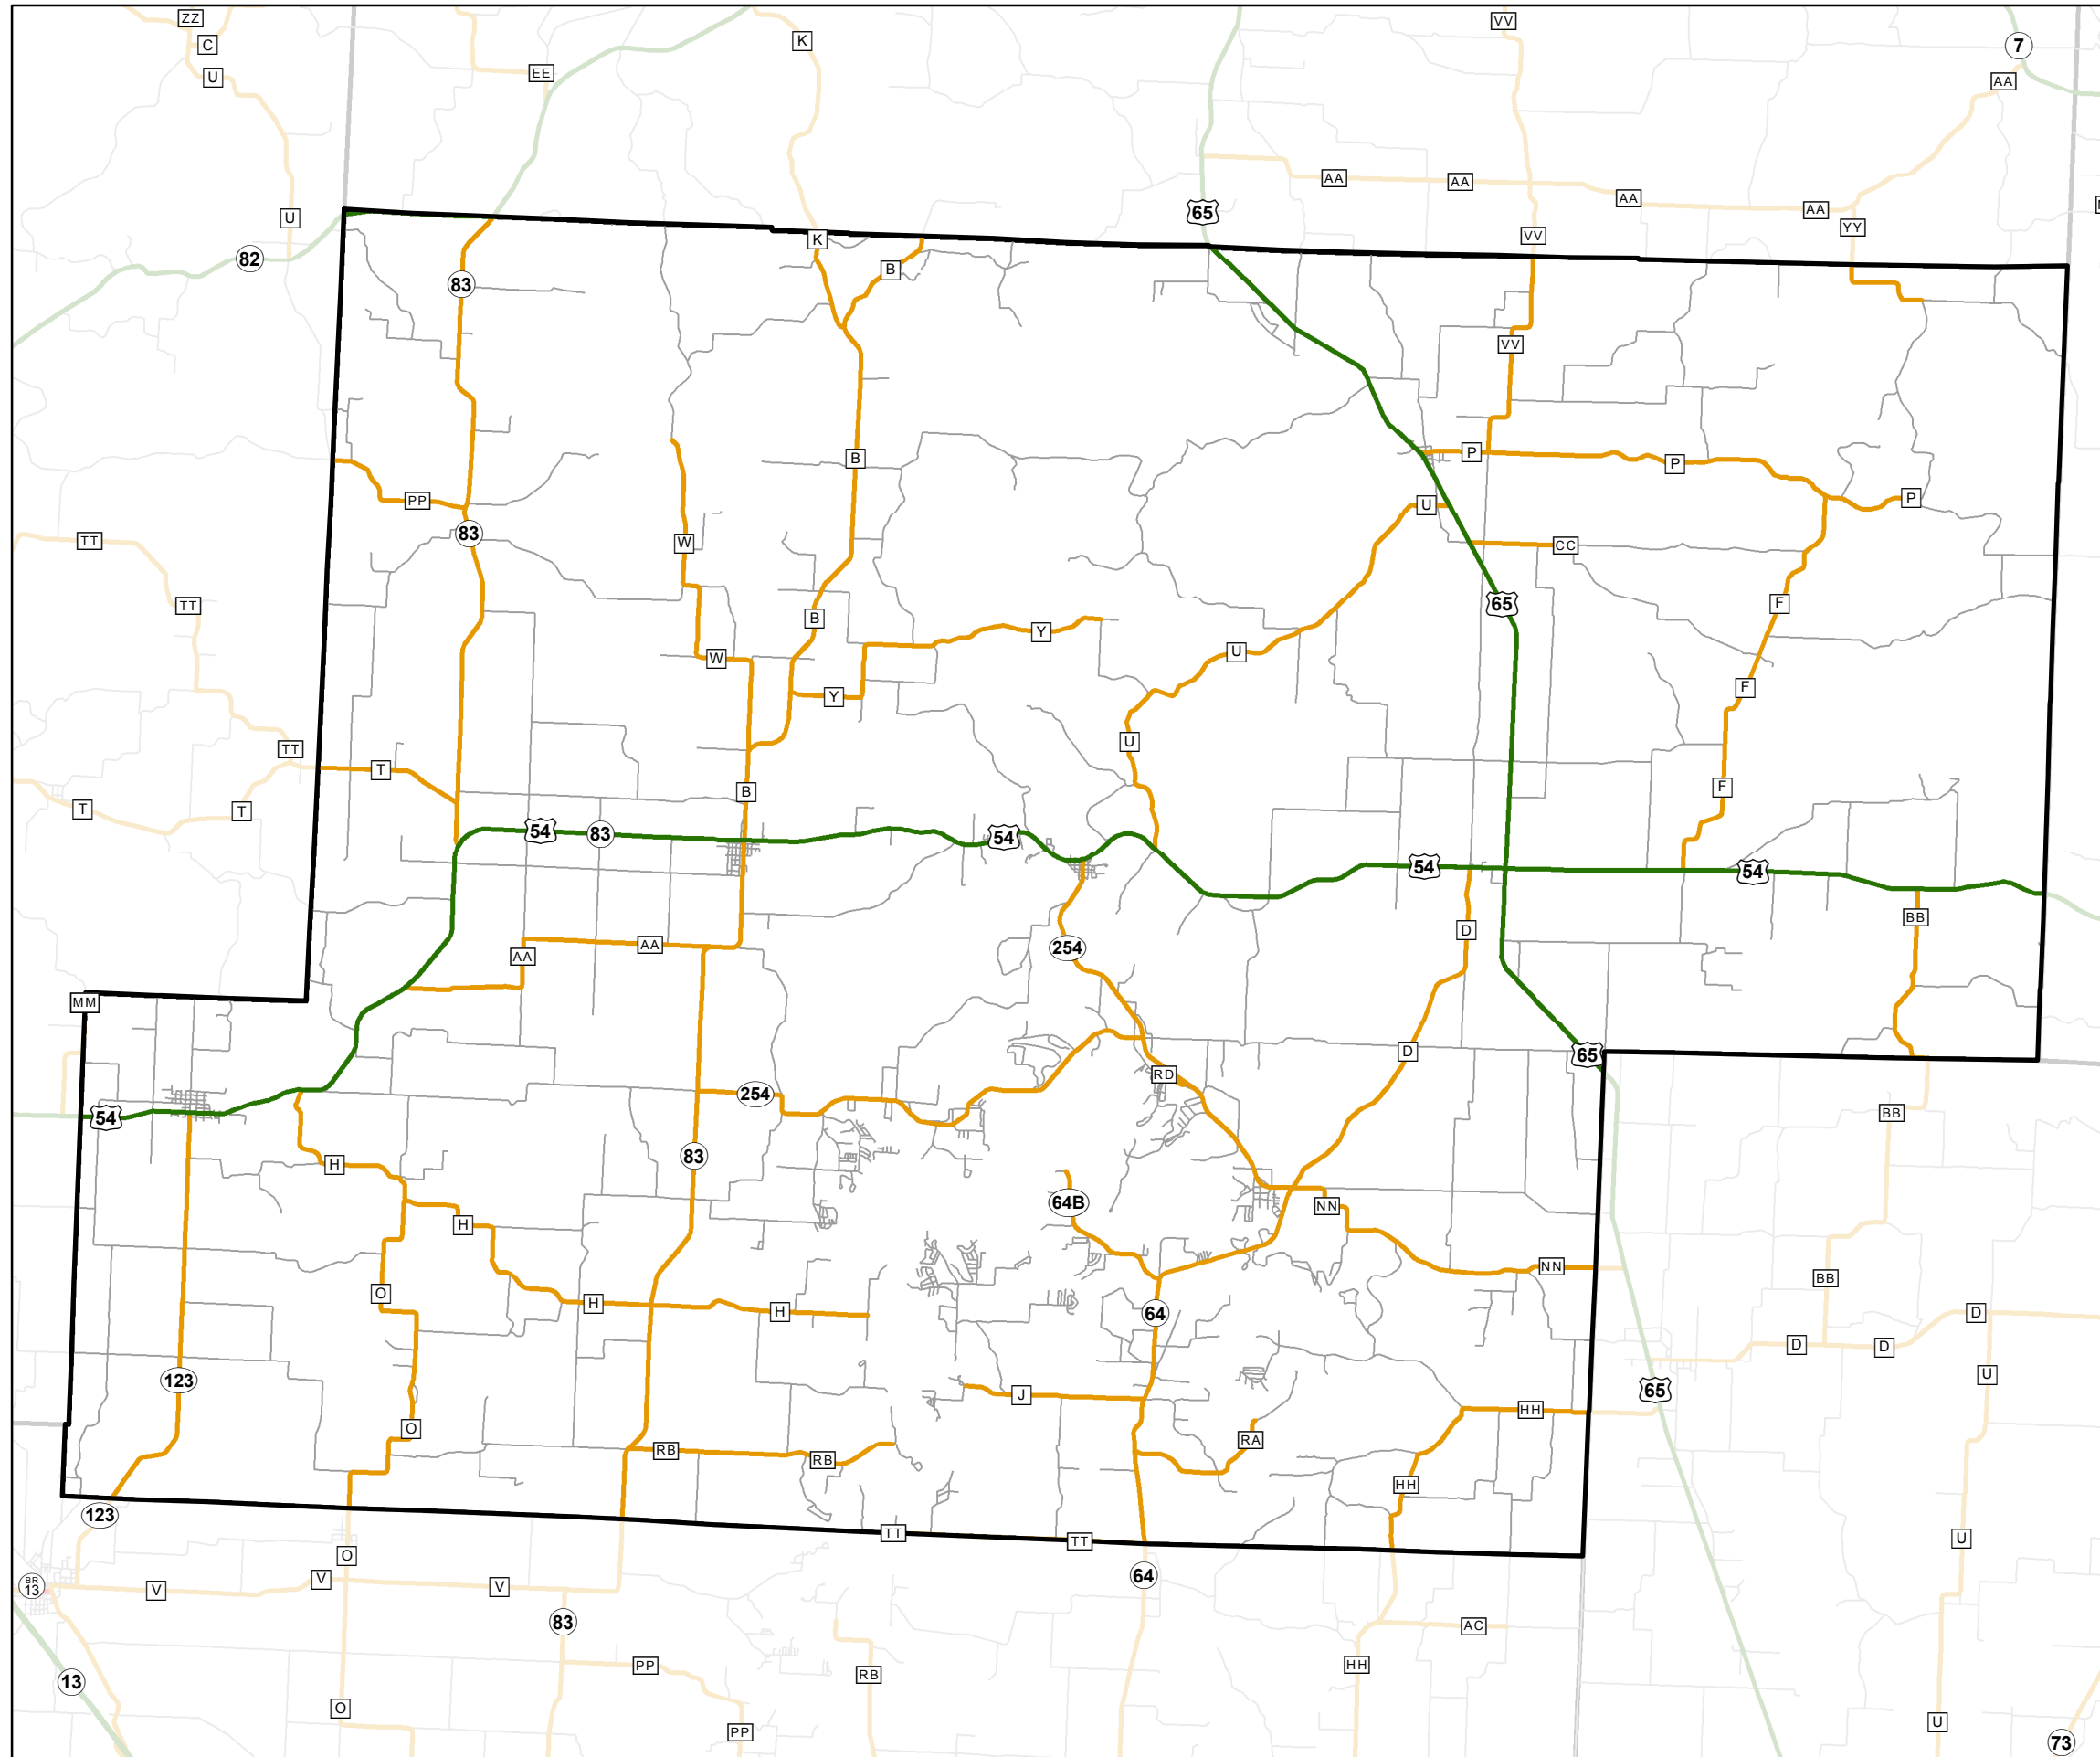

State System HICKORY County

43

State System Class	Miles
Interstate	0
Primary	45.542
Supplementary	147.547
State Marked - NOS	
Other Roads	
Urban Area	