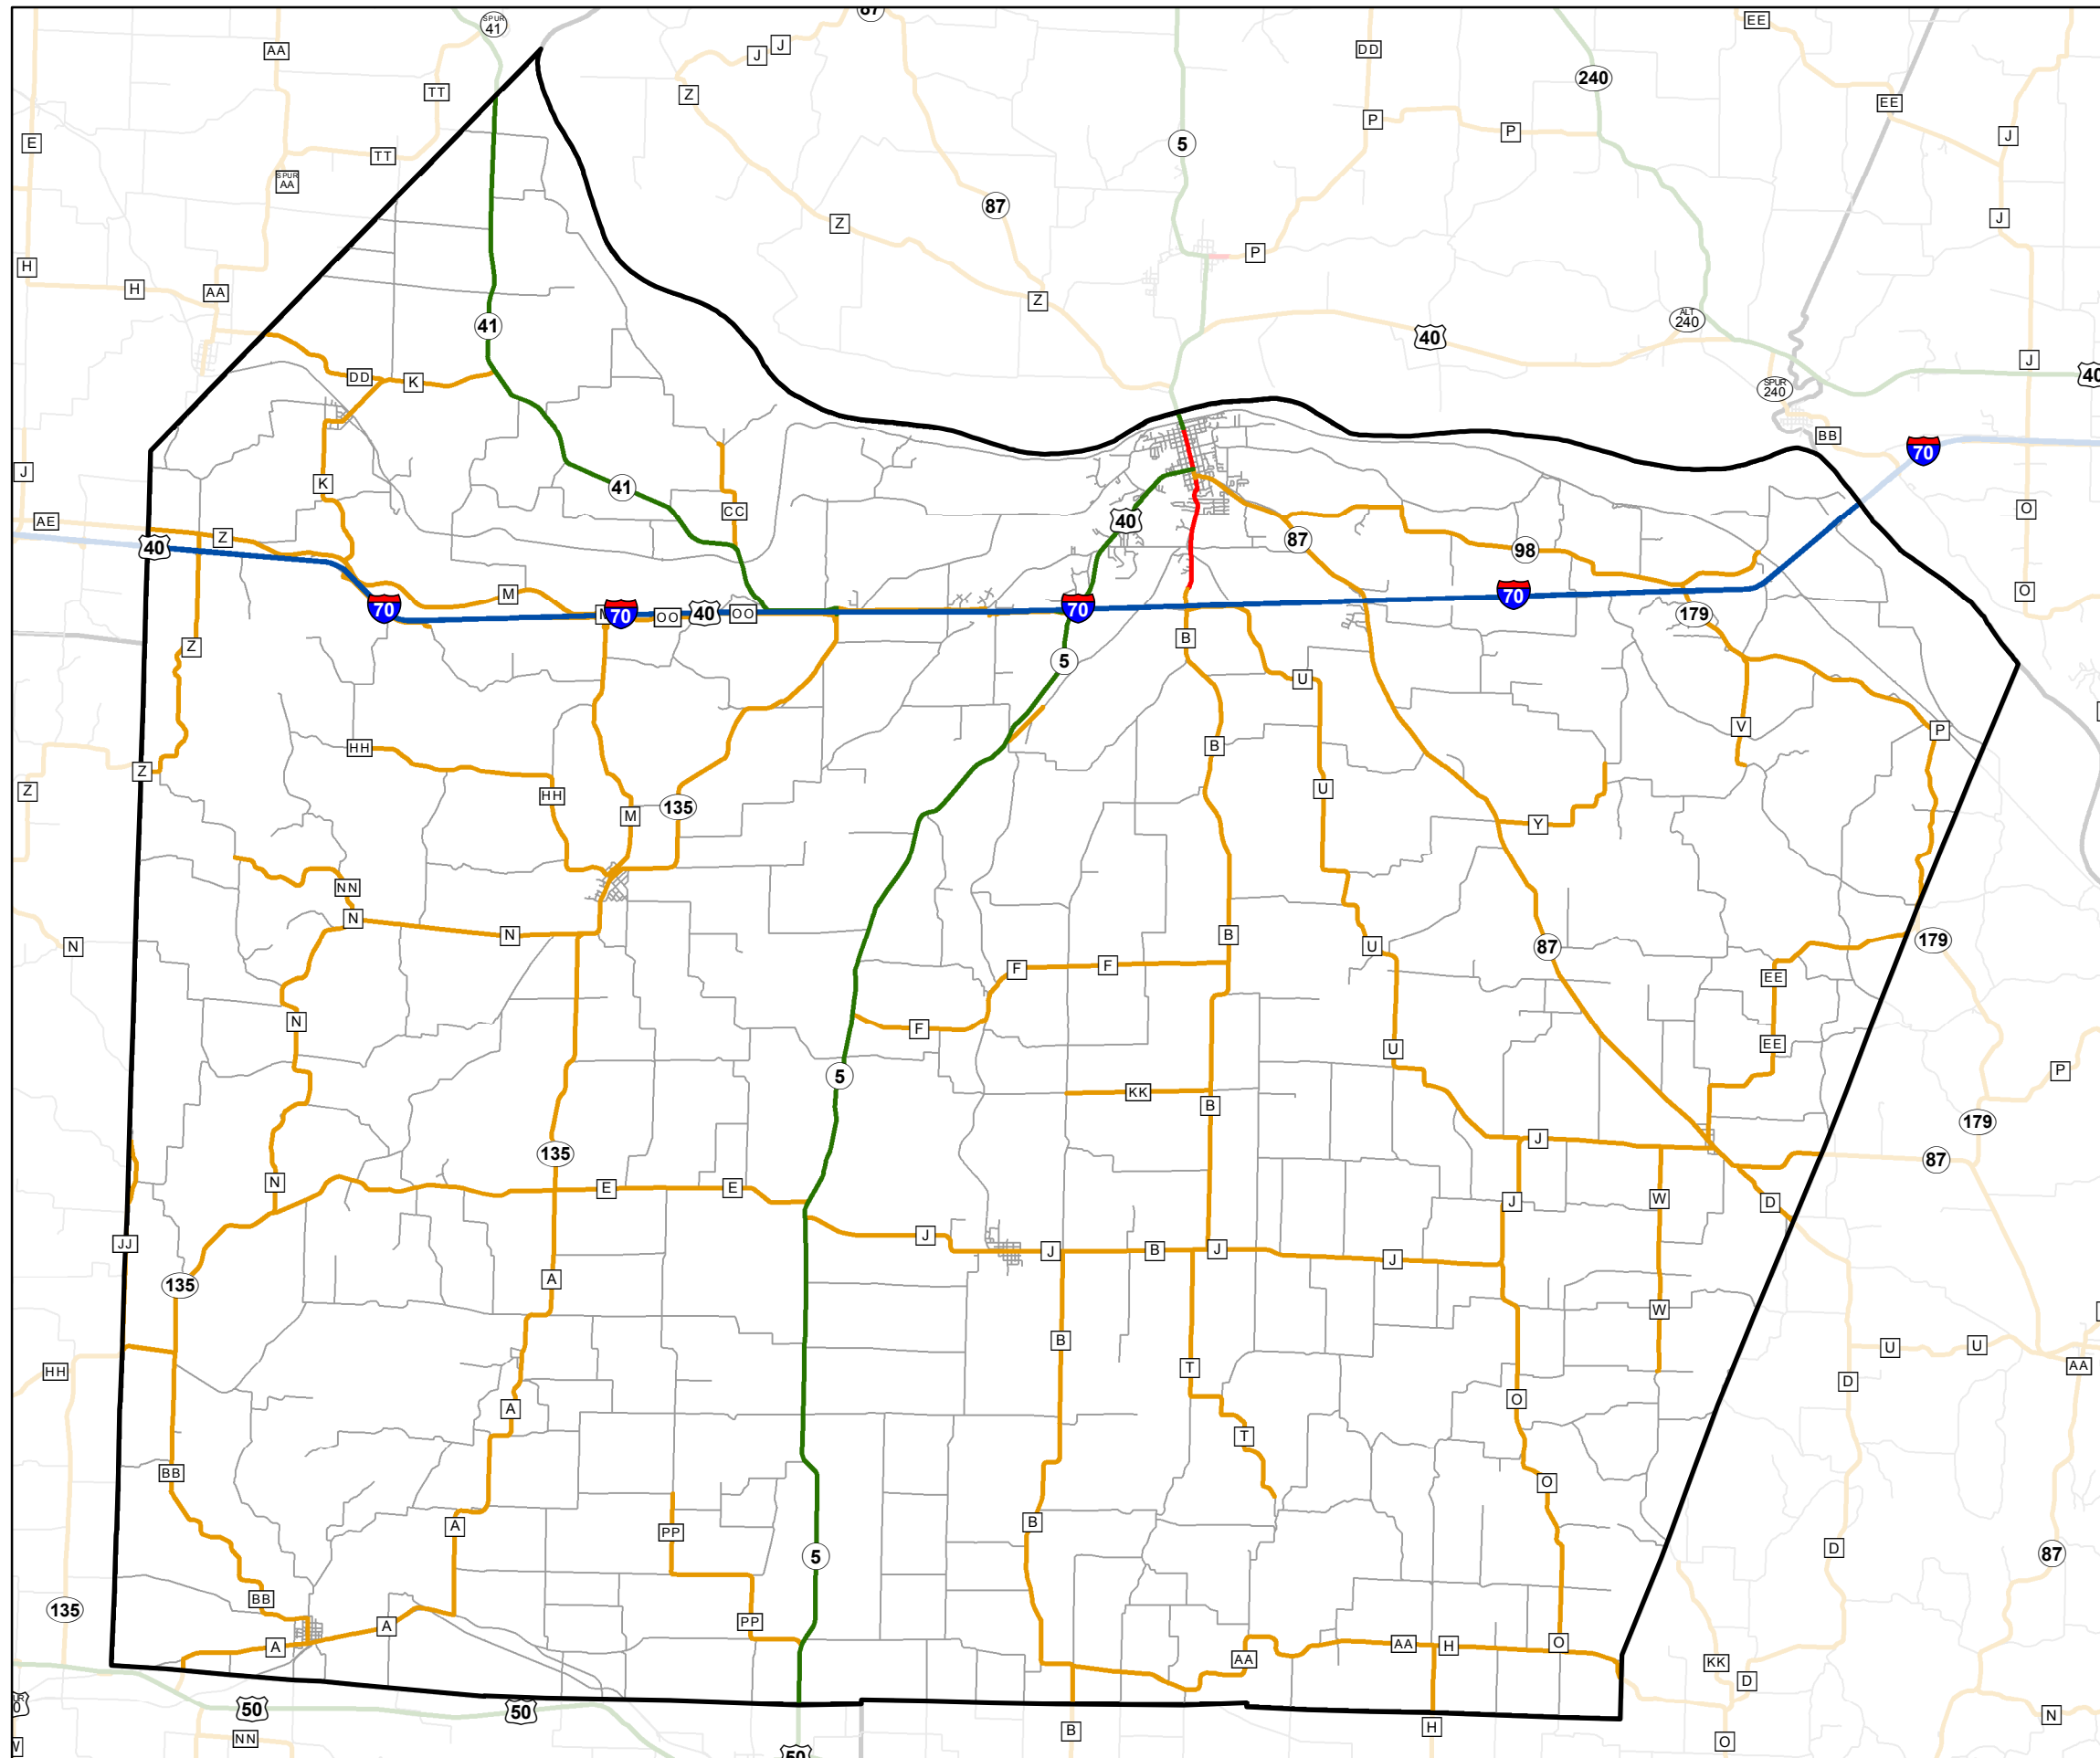

State System COOPER County

27

State System Class	Miles
Interstate	27.994
Primary	34.434
Supplementary	232.56
State Marked - NOS	
Other Roads	
Urban Area	