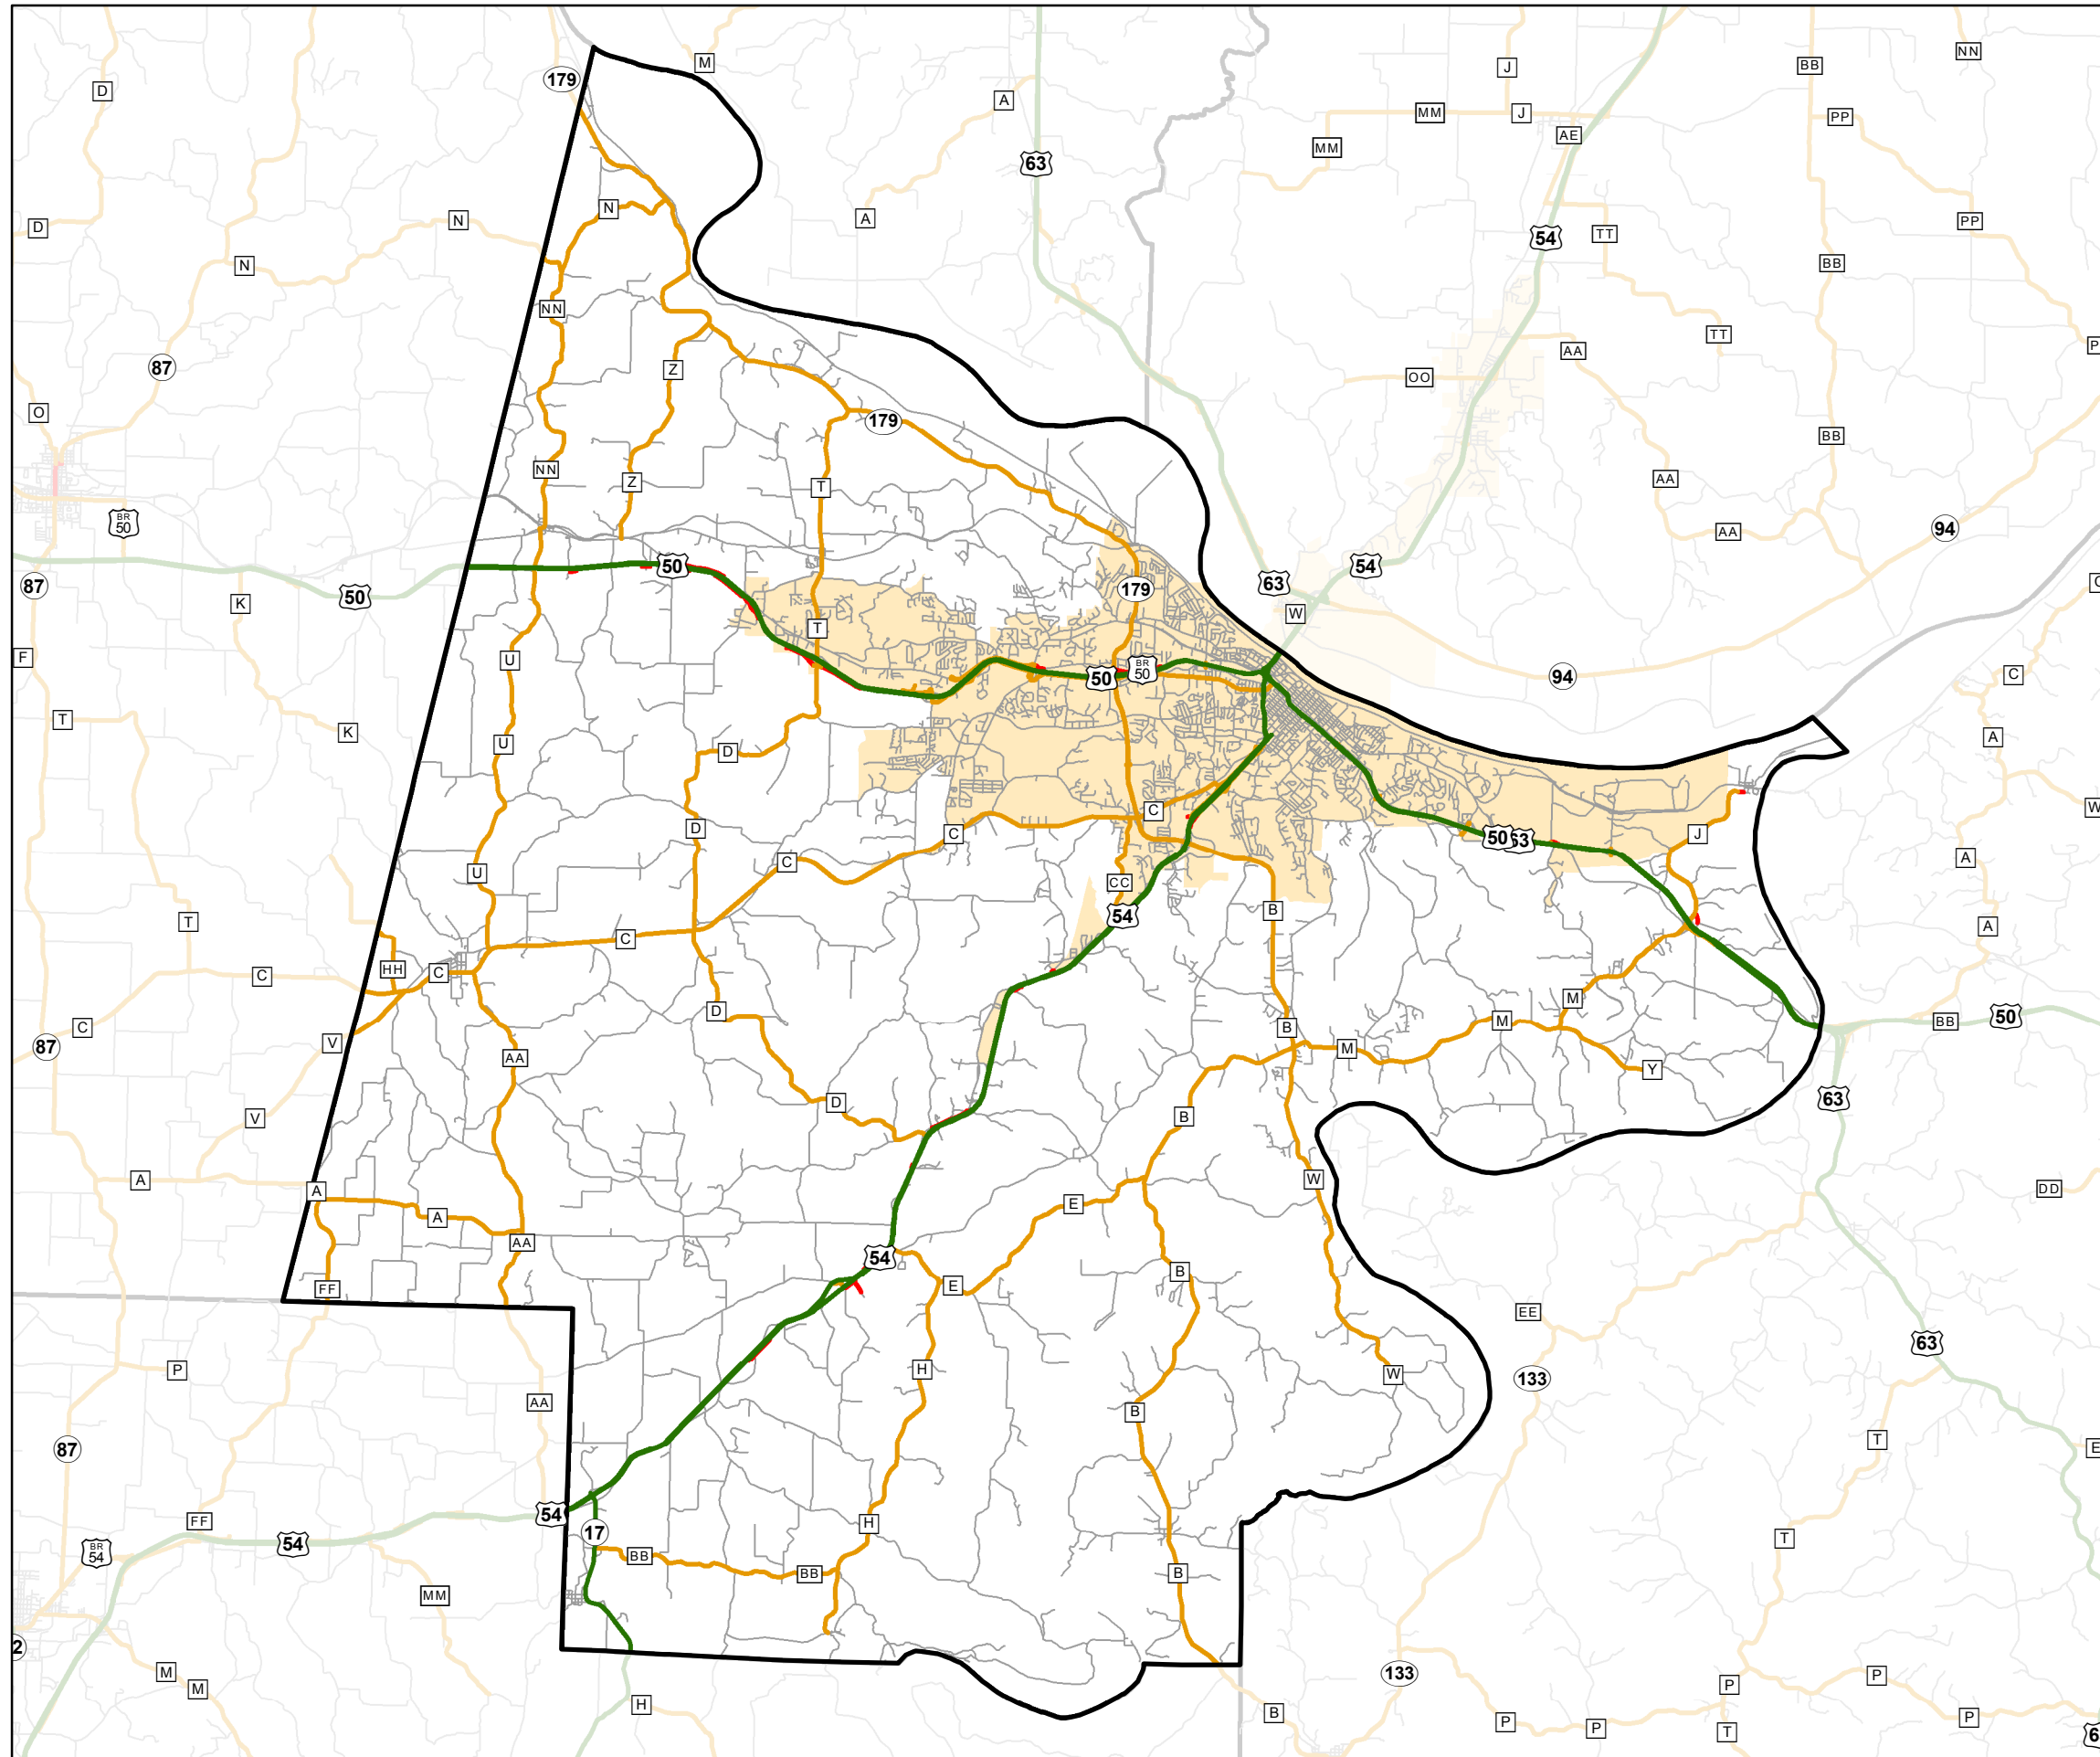

State System

COLE County

26

State System Class	Miles
Interstate	0
Primary	50.5
Supplementary	160.72
State Marked - NOS	
Other Roads	
Urban Area	