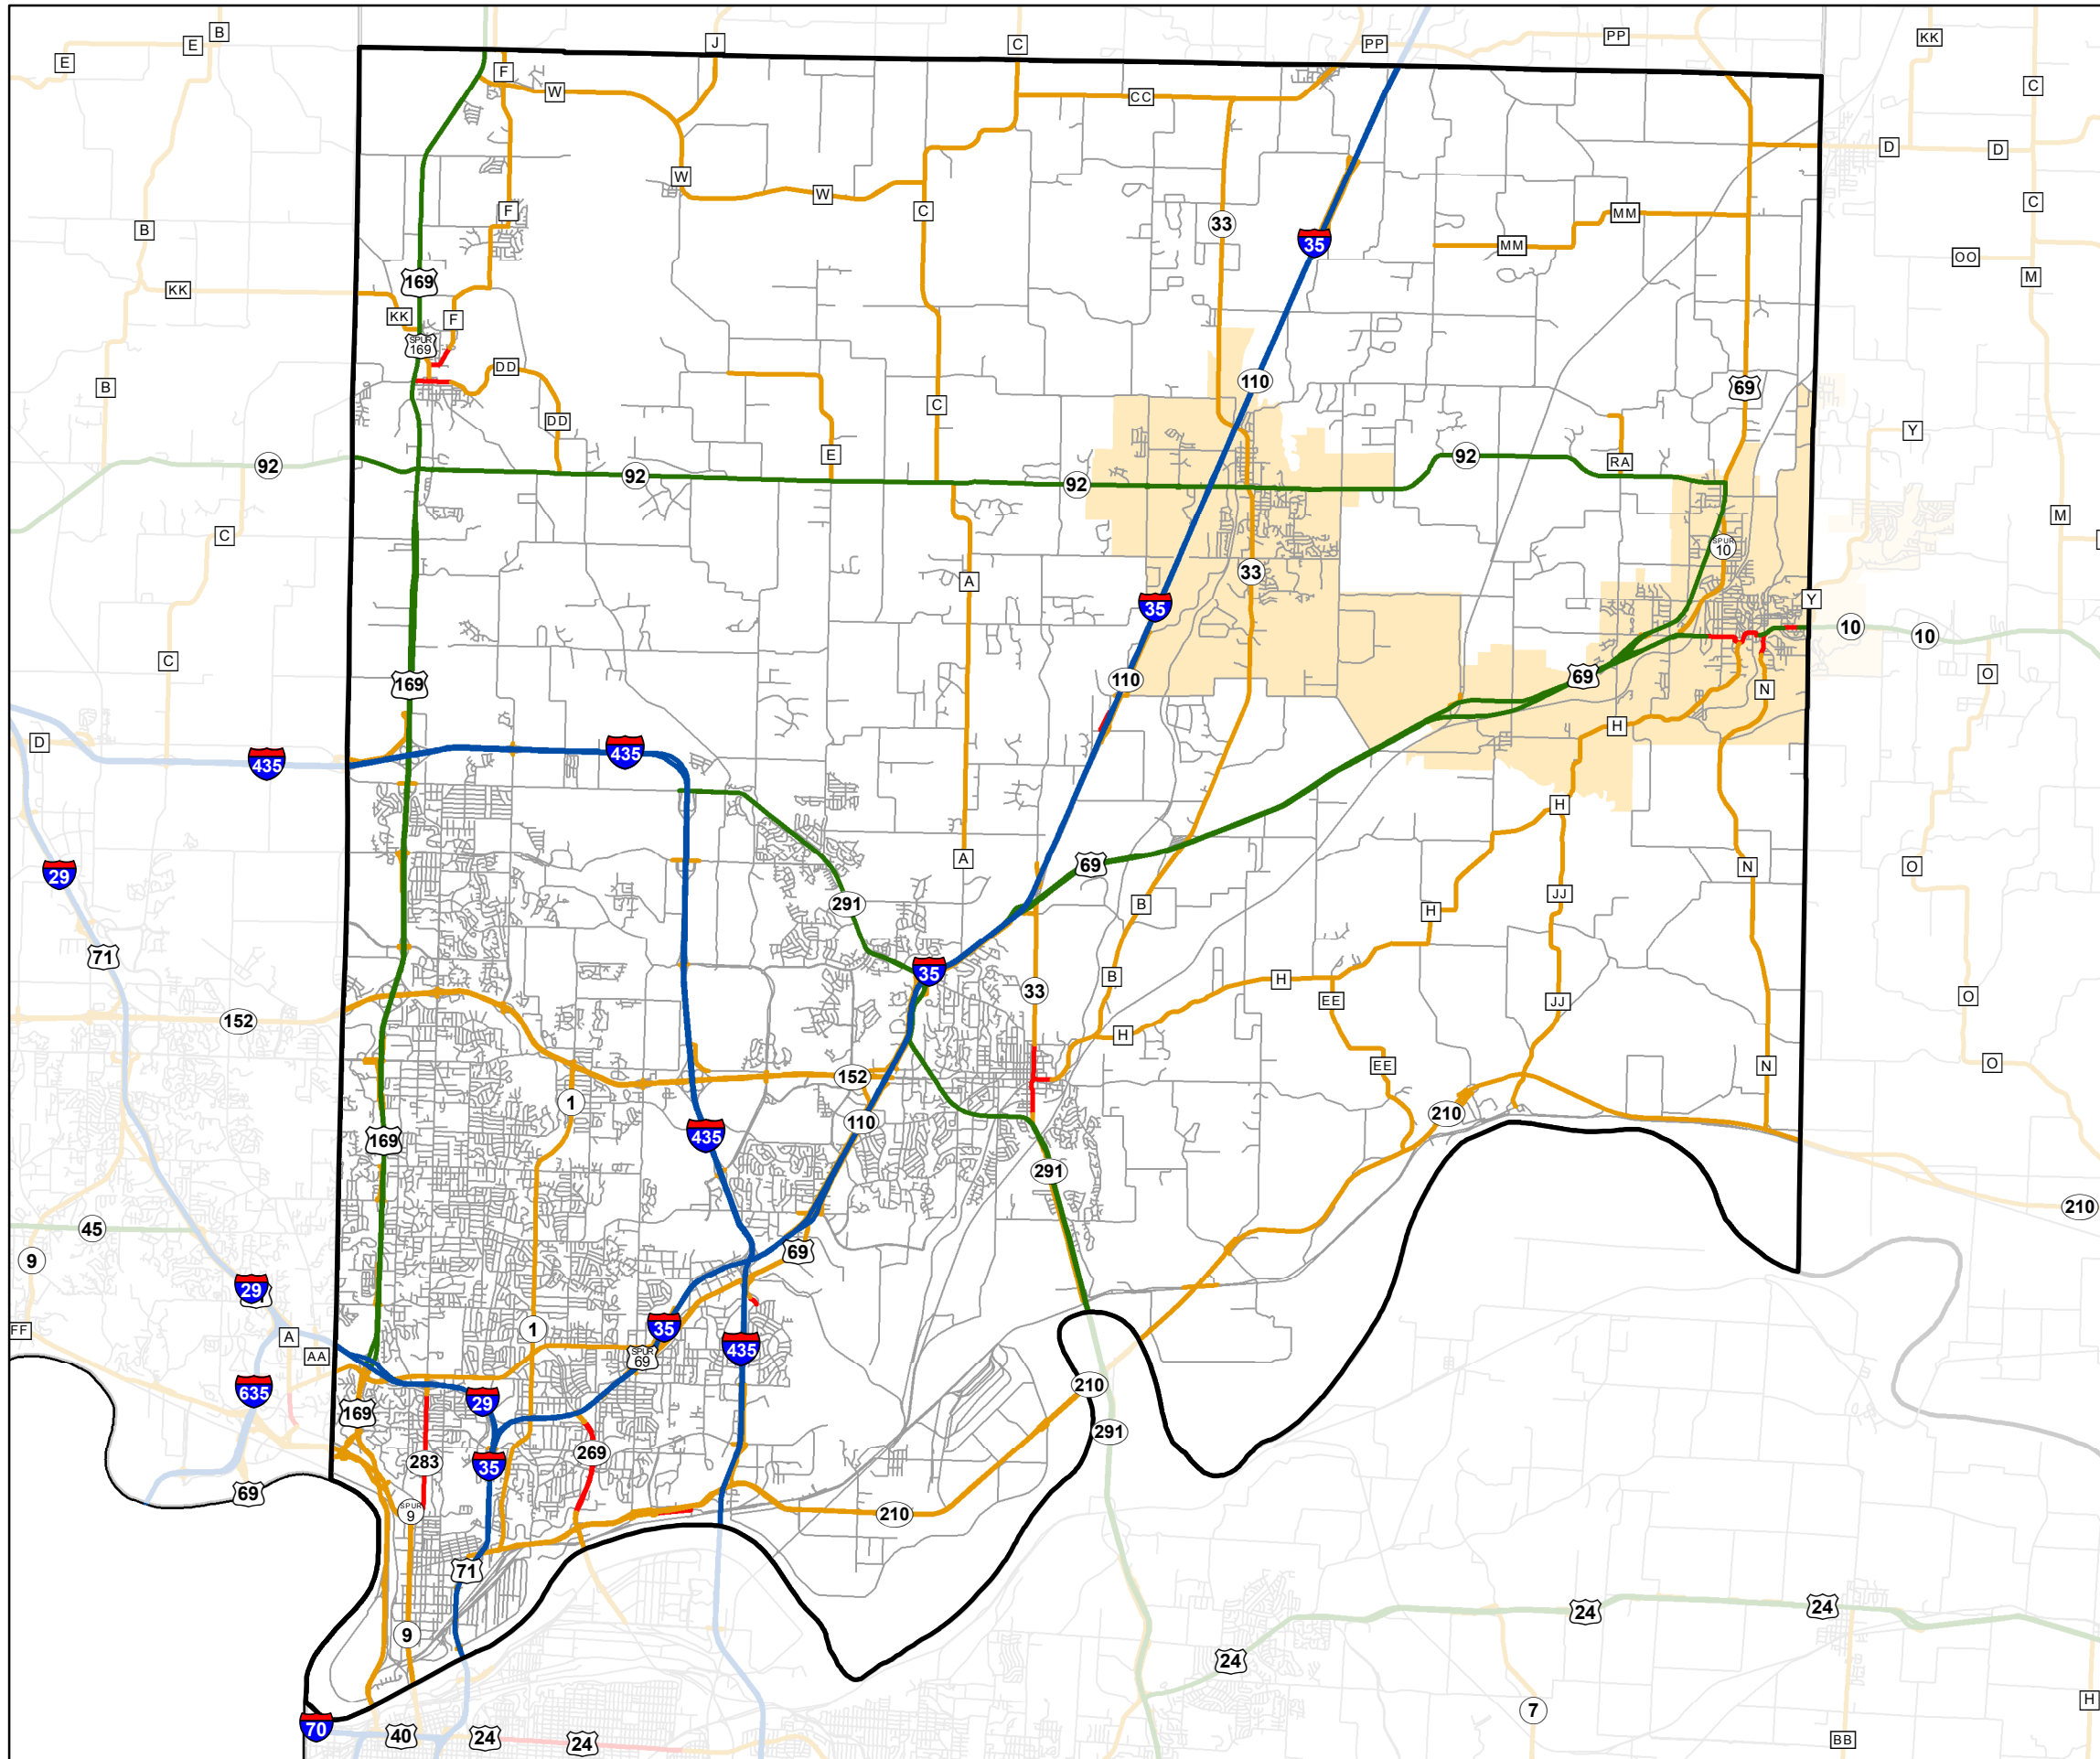

State System CLAY County 24

State System Class	Miles
Interstate	46.643
Primary	64.576
Supplementary	185.39
State Marked - NOS	
Other Roads	
Urban Area	