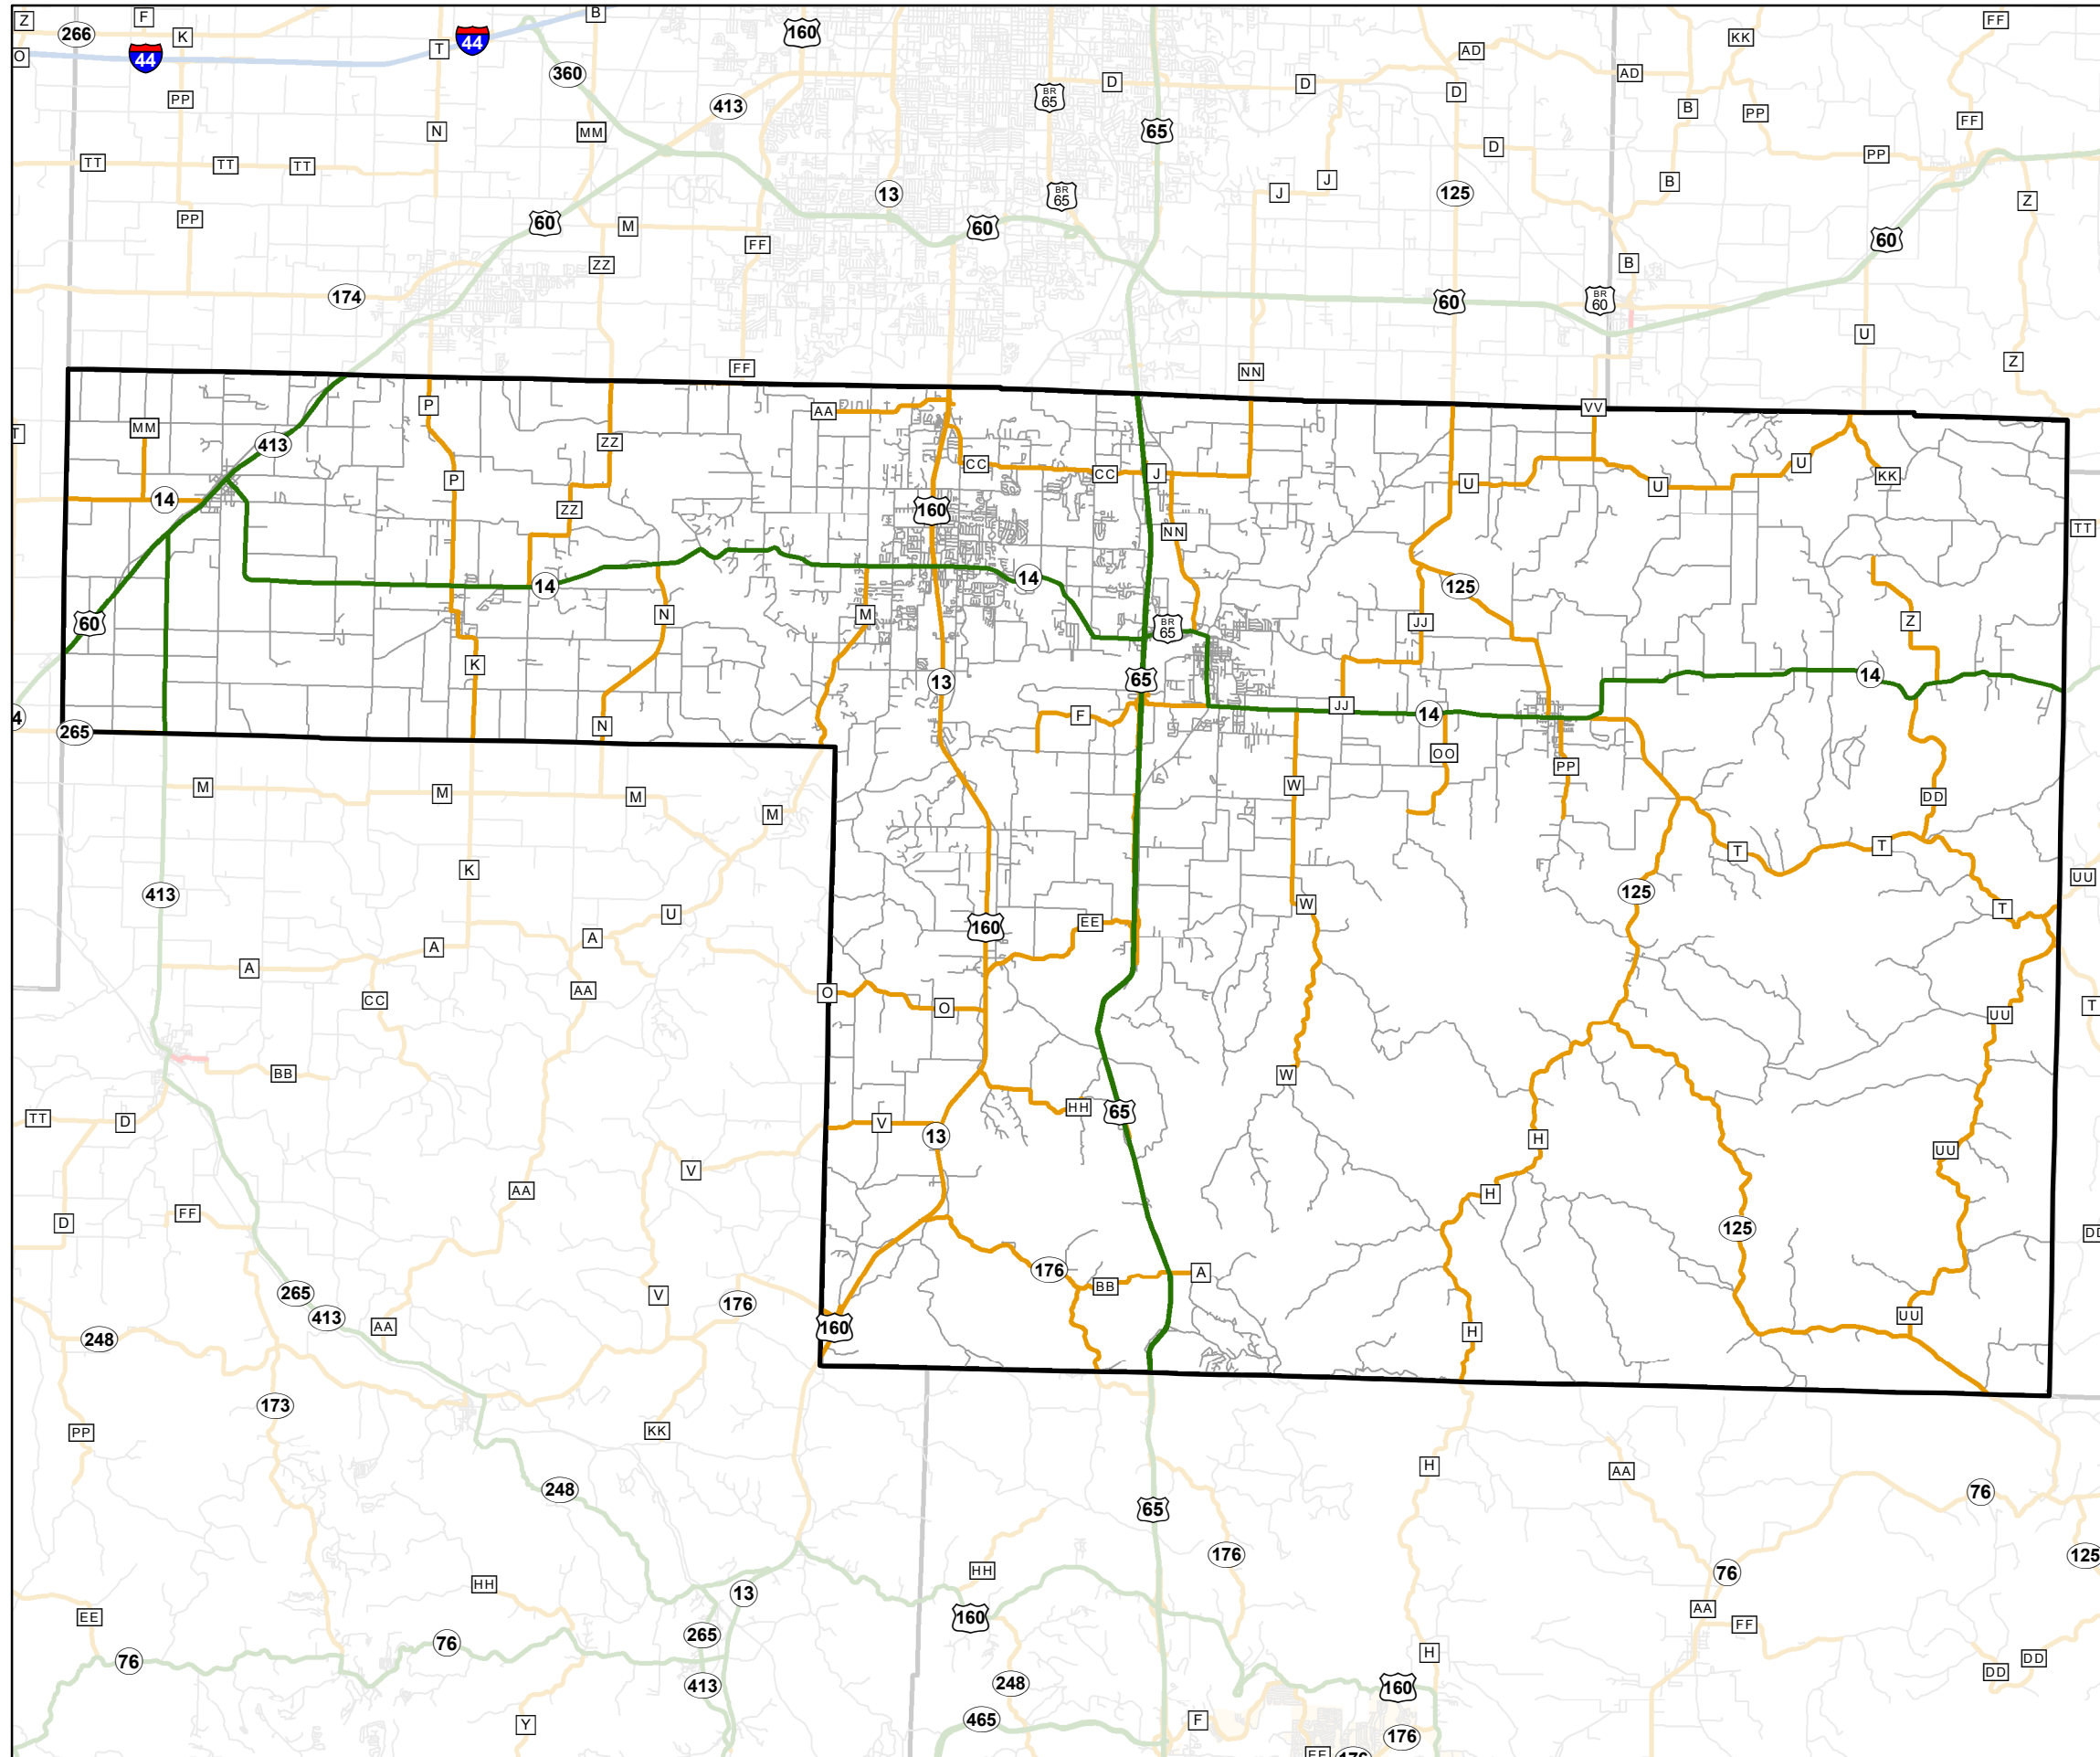

# State System CHRISTIAN County

22

State System Class	Miles
Interstate	0
Primary	72.465
Supplementary	188.87
State Marked - NOS	
Other Roads	
Urban Area	