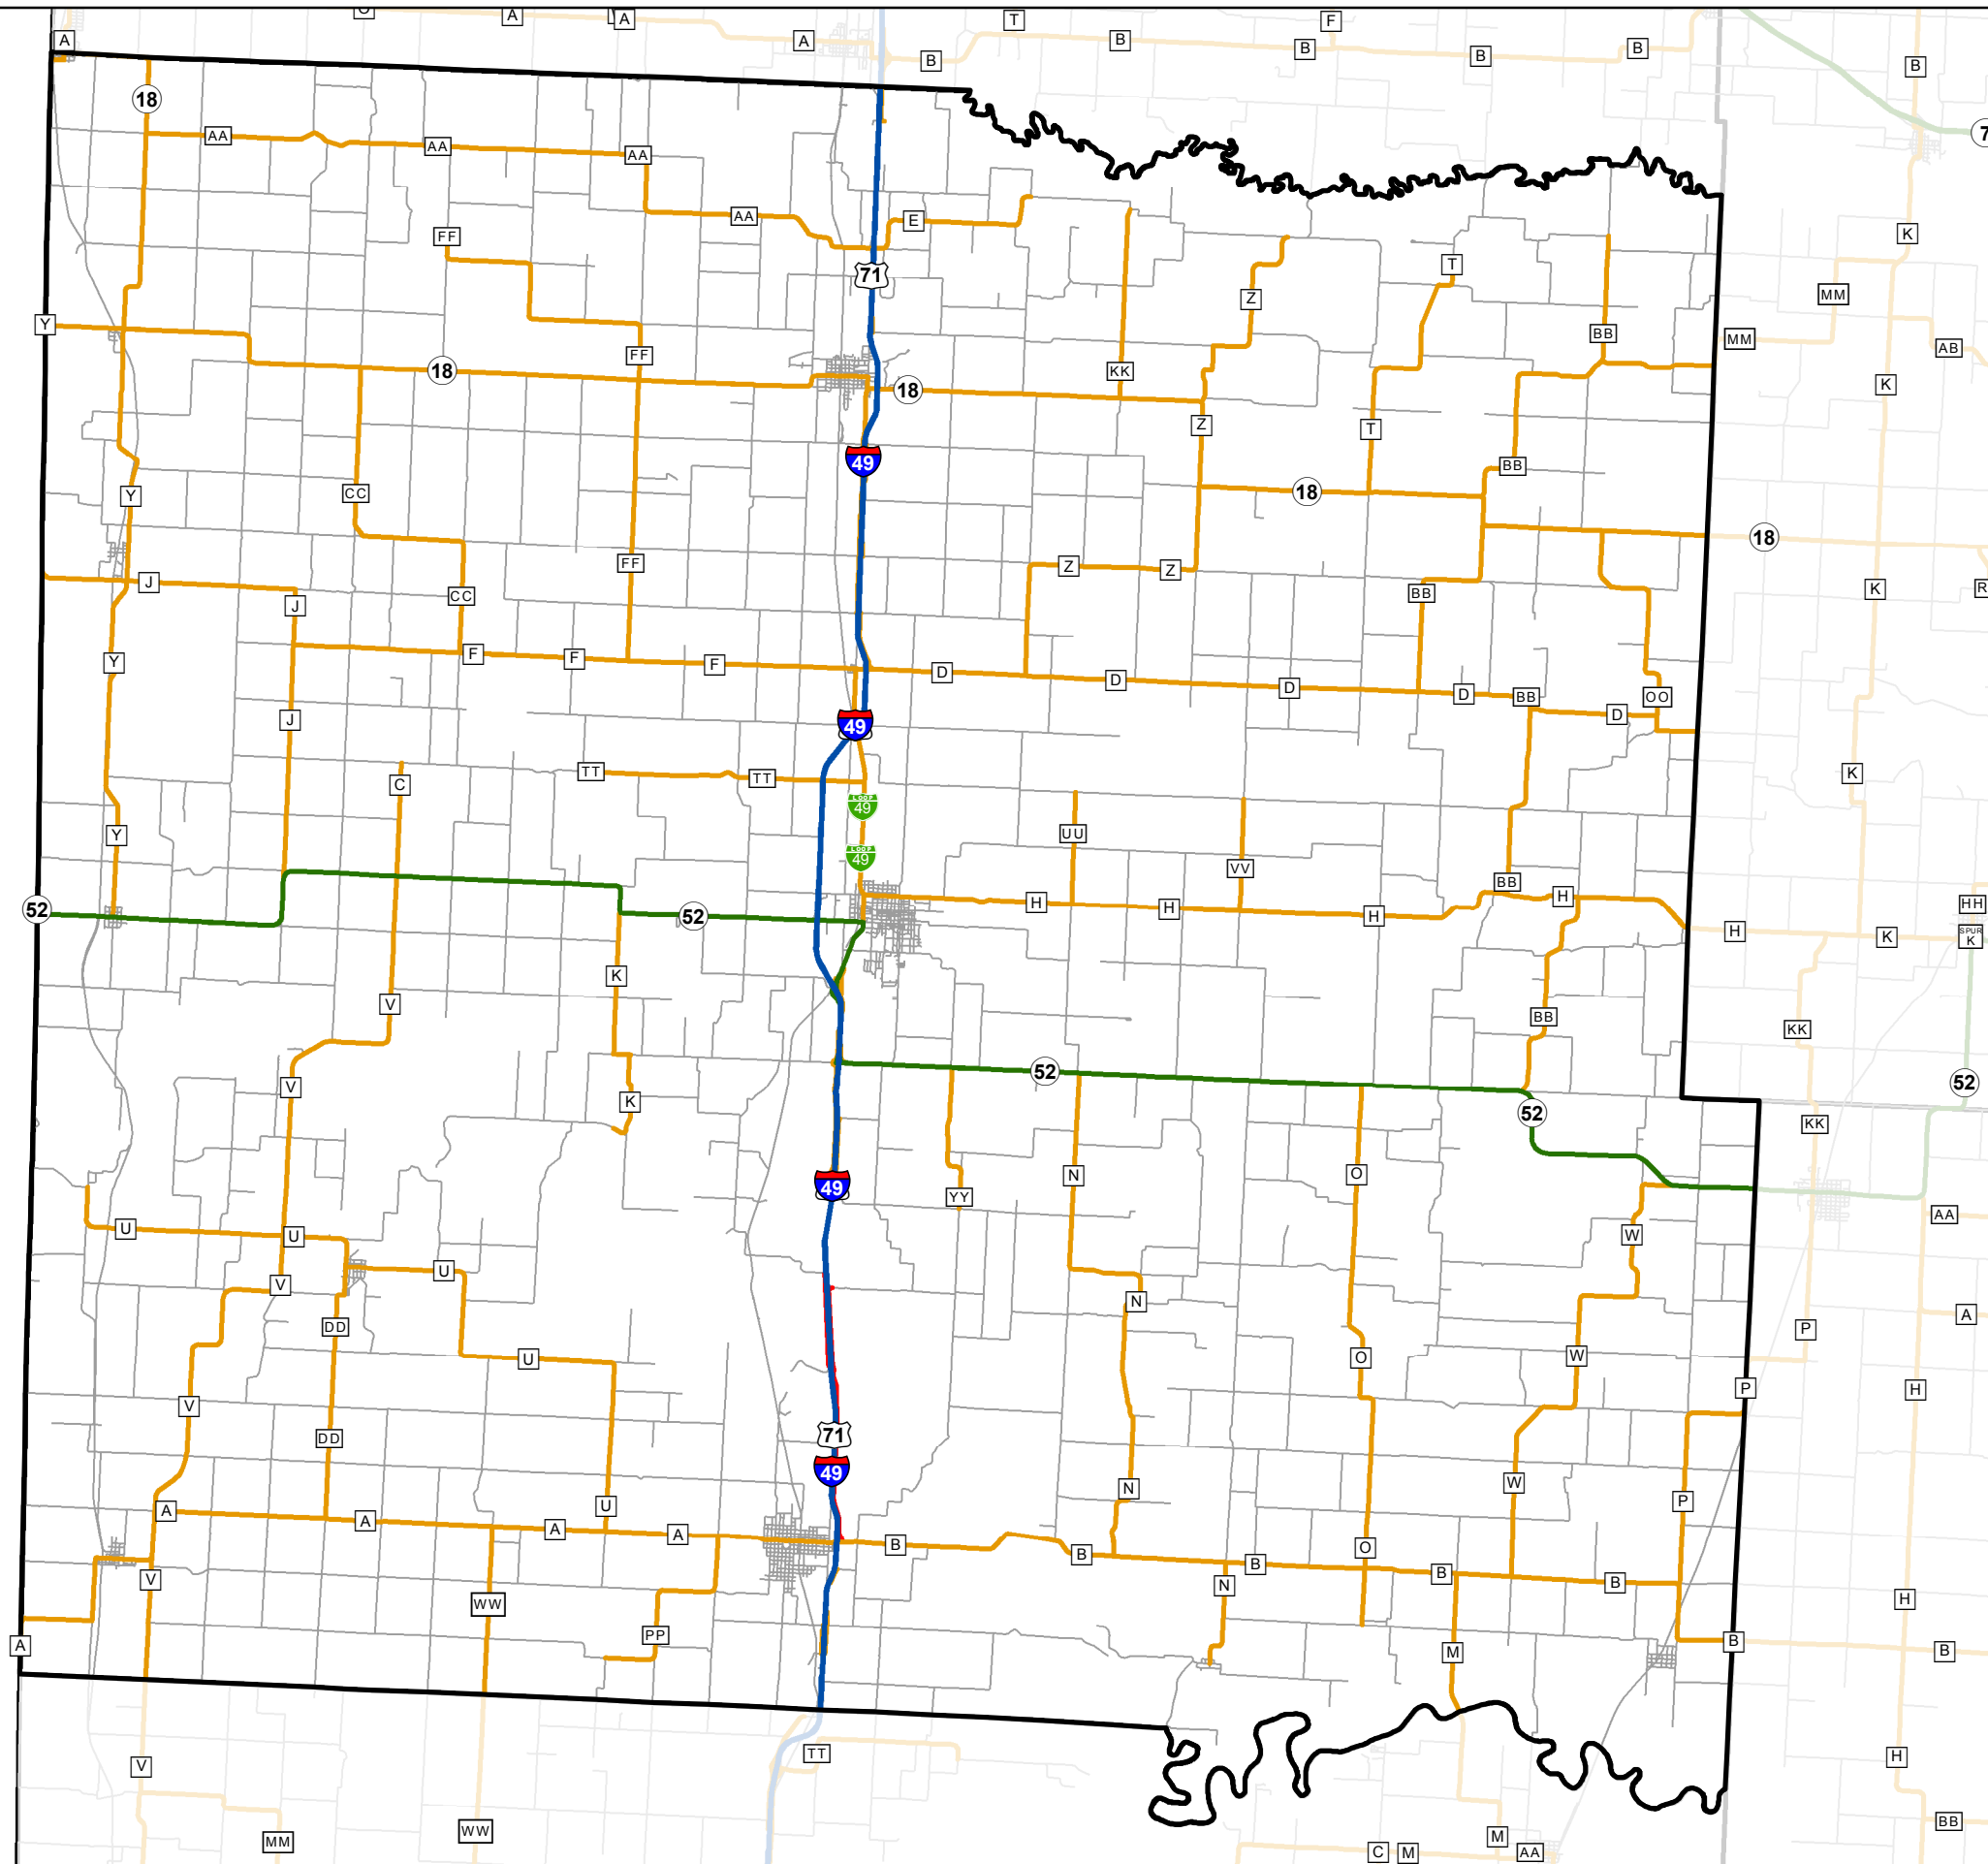

State System BATES County

7

State System Class	Miles
Interstate	29.315
Primary	35.229
Supplementary	330.072
State Marked - NOS	
Other Roads	
Urban Area	