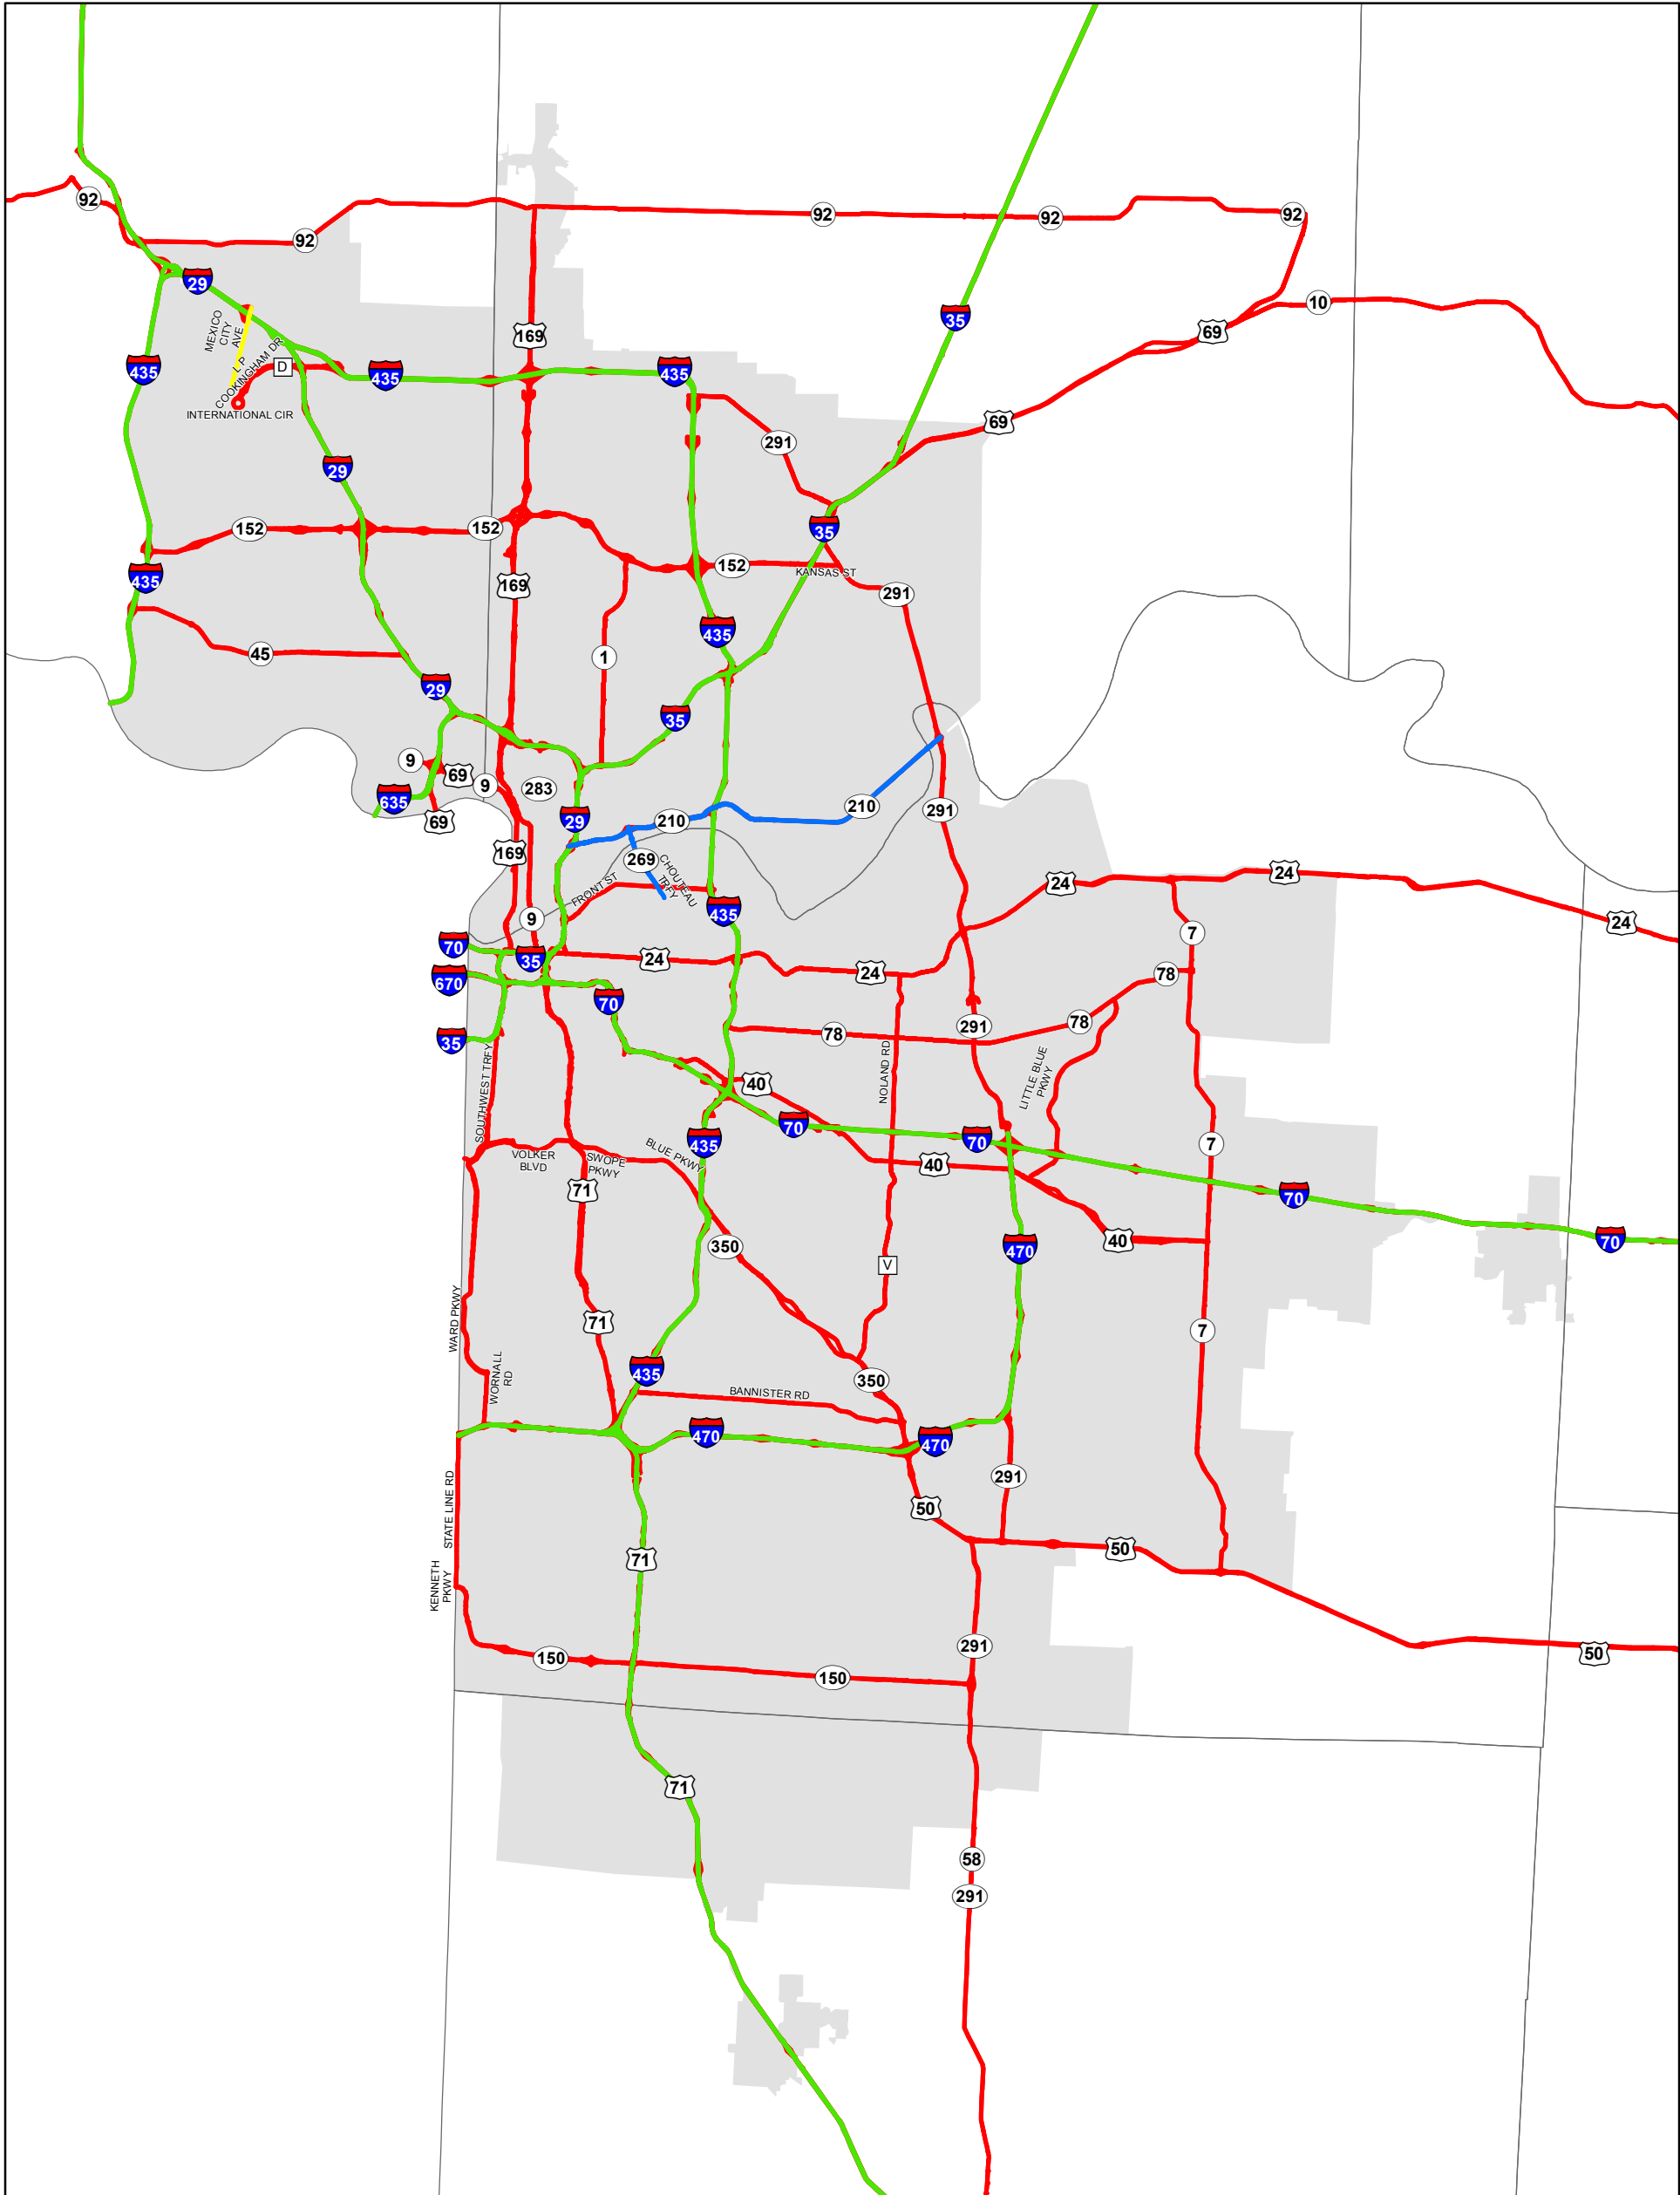

# MISSOURI NATIONAL HIGHWAY SYSTEM Urban Areas: Kansas City

Approved by Congress November 1995

- INTERSTATE (NHS)
- OTHER NHS
- INTERMODAL AIRPORT
- INTERMODAL PORT
- INTERMODAL PUBLIC
- INTERMODAL RAIL TRUCK
- URBAN AREAS

Transportation Planning  
105 W. Capitol Ave.  
Jefferson City, MO 65102  
Phone: (573) 526-2587  
Fax: (573) 526-8052

March 2015