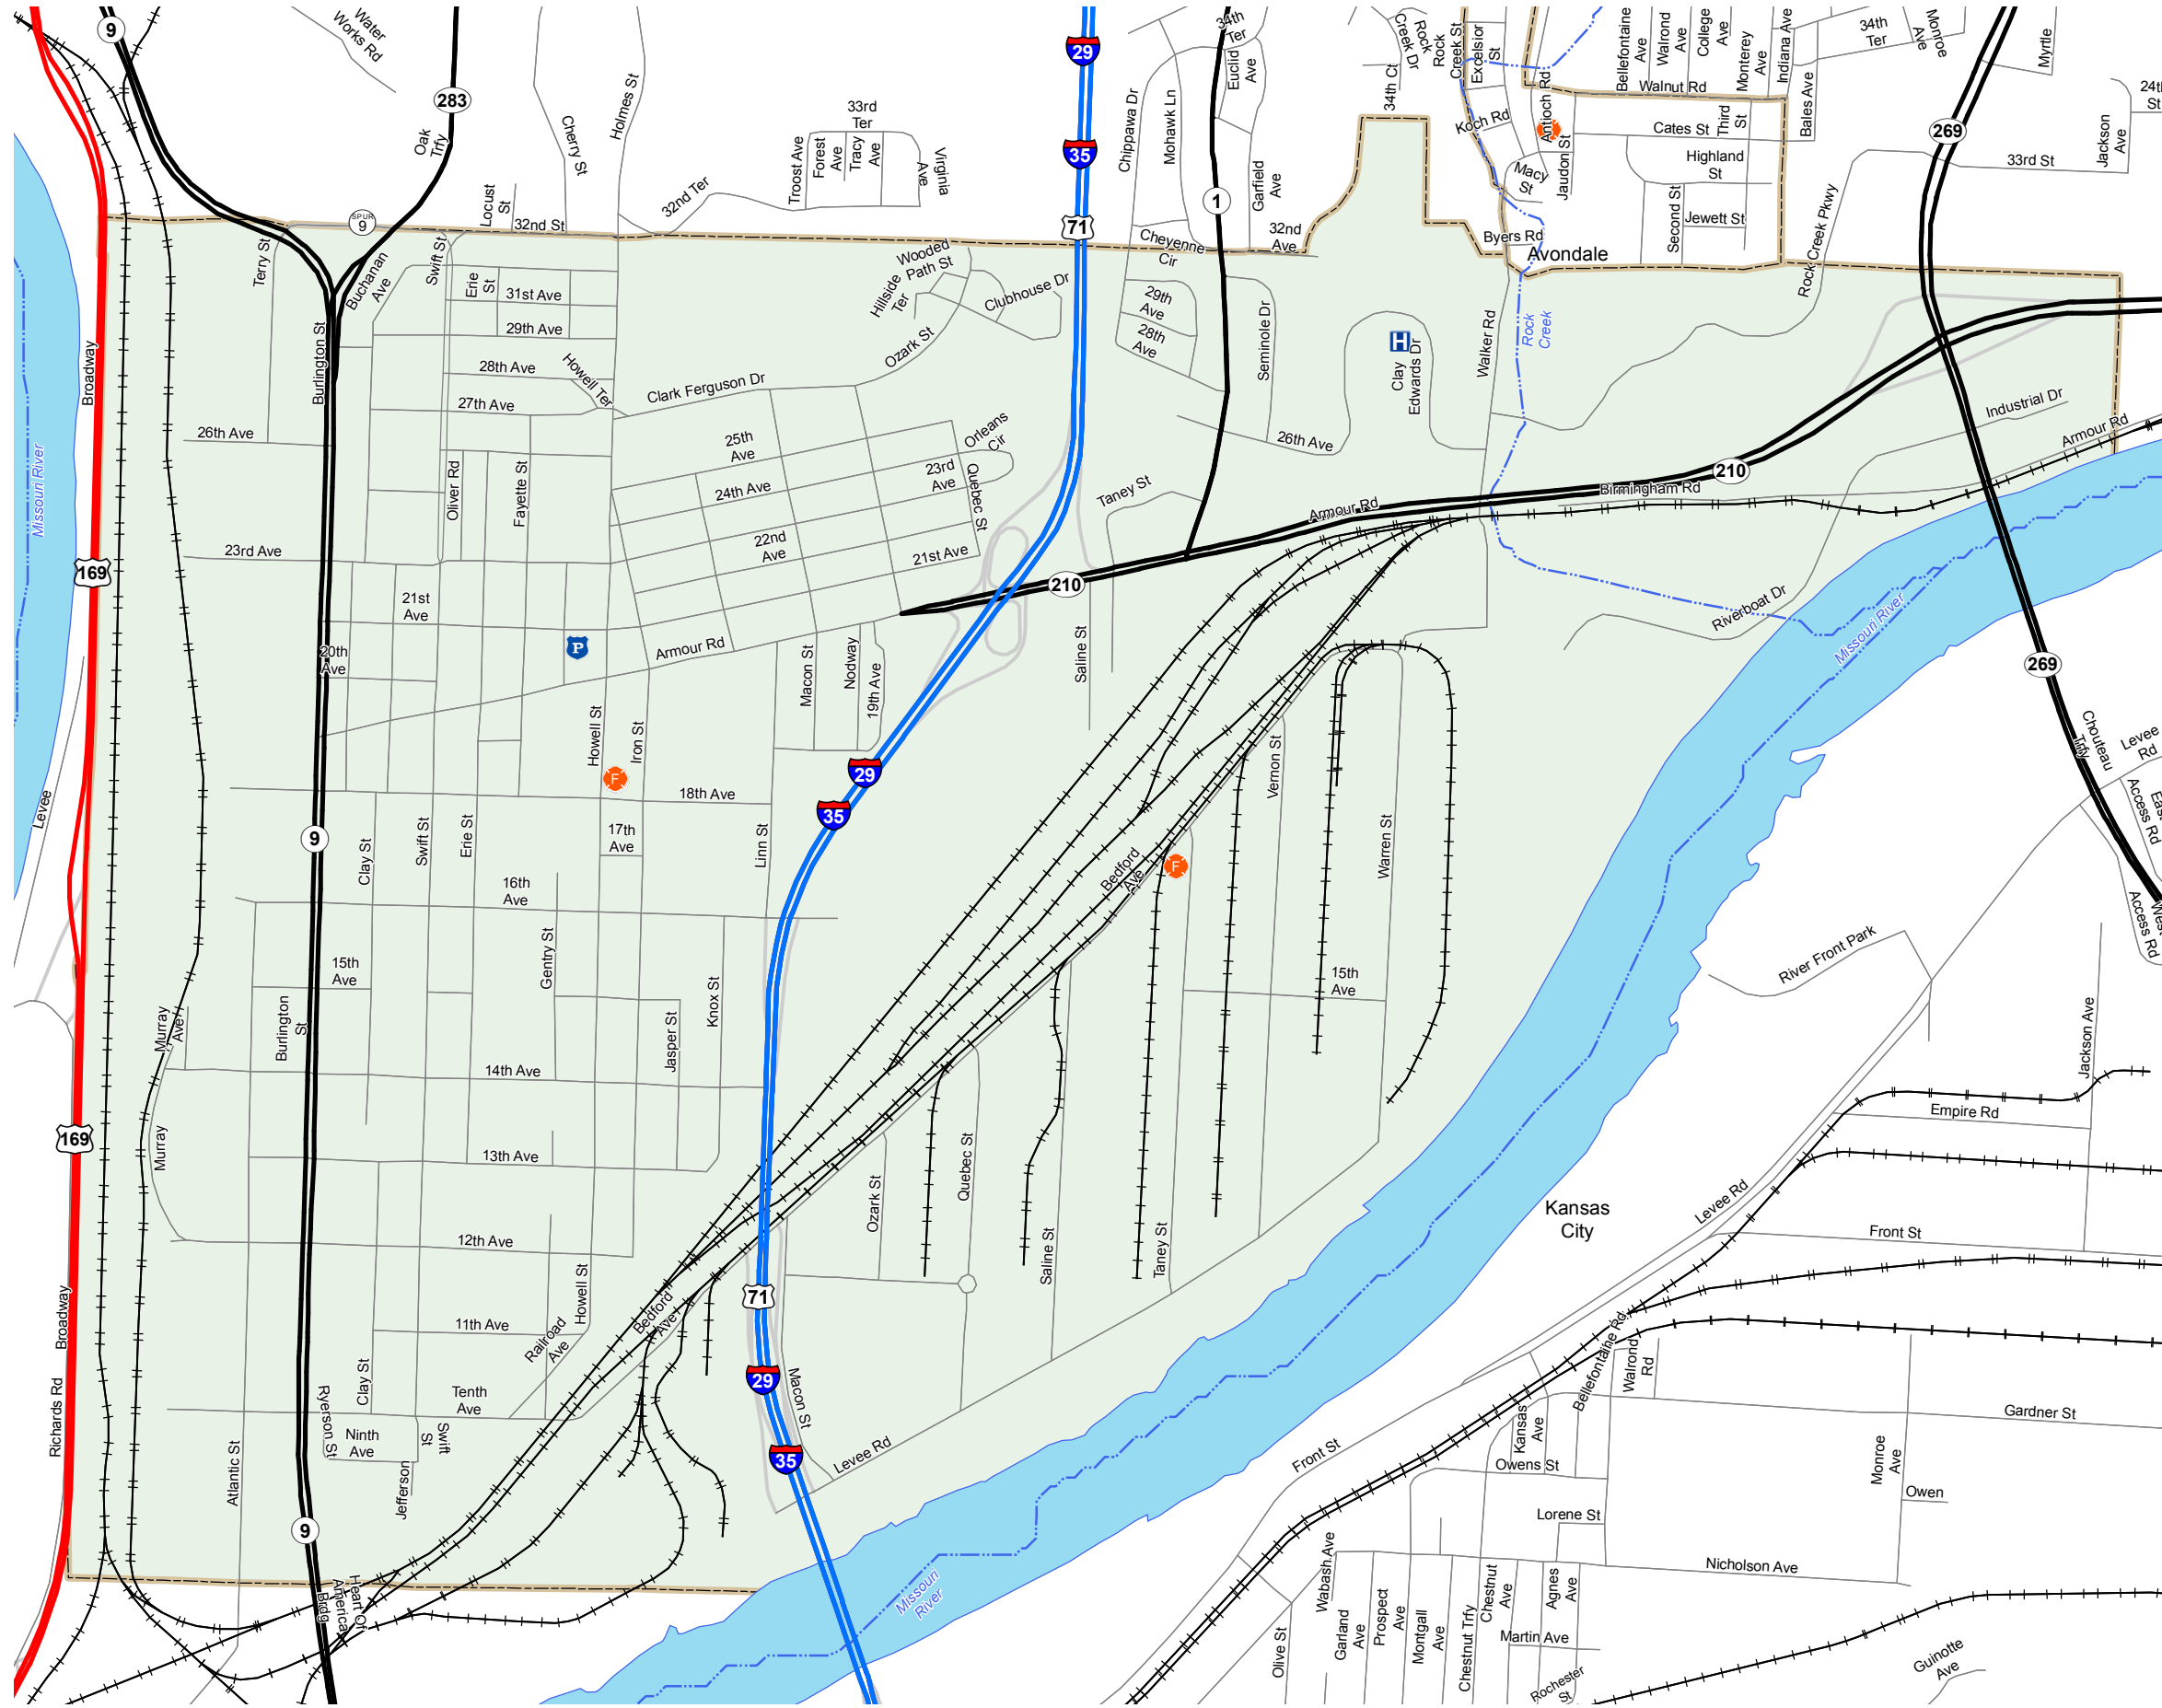

# NORTH KANSAS CITY

CLAY COUNTY  
MISSOURI  
KANSAS CITY DISTRICT

2015

### Legend

- Interstate
- Interstate Loop
- US Route
- Business Route
- Missouri Route
- Letter Route
- County Road
- Railroad
- City Street
- Other Routes
- River or Stream
- Lake or Large River
- City Limits
- County Boundary
- Surrounding City Limits
- Fire Department
- Law Enforcement
- MSHP Office
- County Courthouse
- Hospital
- MoDOT Office
- MoDOT Maintenance Building
- Cemeteries
- Airport
- Amtrak Stations

MISSOURI DEPARTMENT OF TRANSPORTATION  
TRANSPORTATION PLANNING  
1-888-ASK-MODOT  
WWW.MODOT.ORG  
JANUARY, 2015

0 255 510 1,020 1,530 2,040 Feet