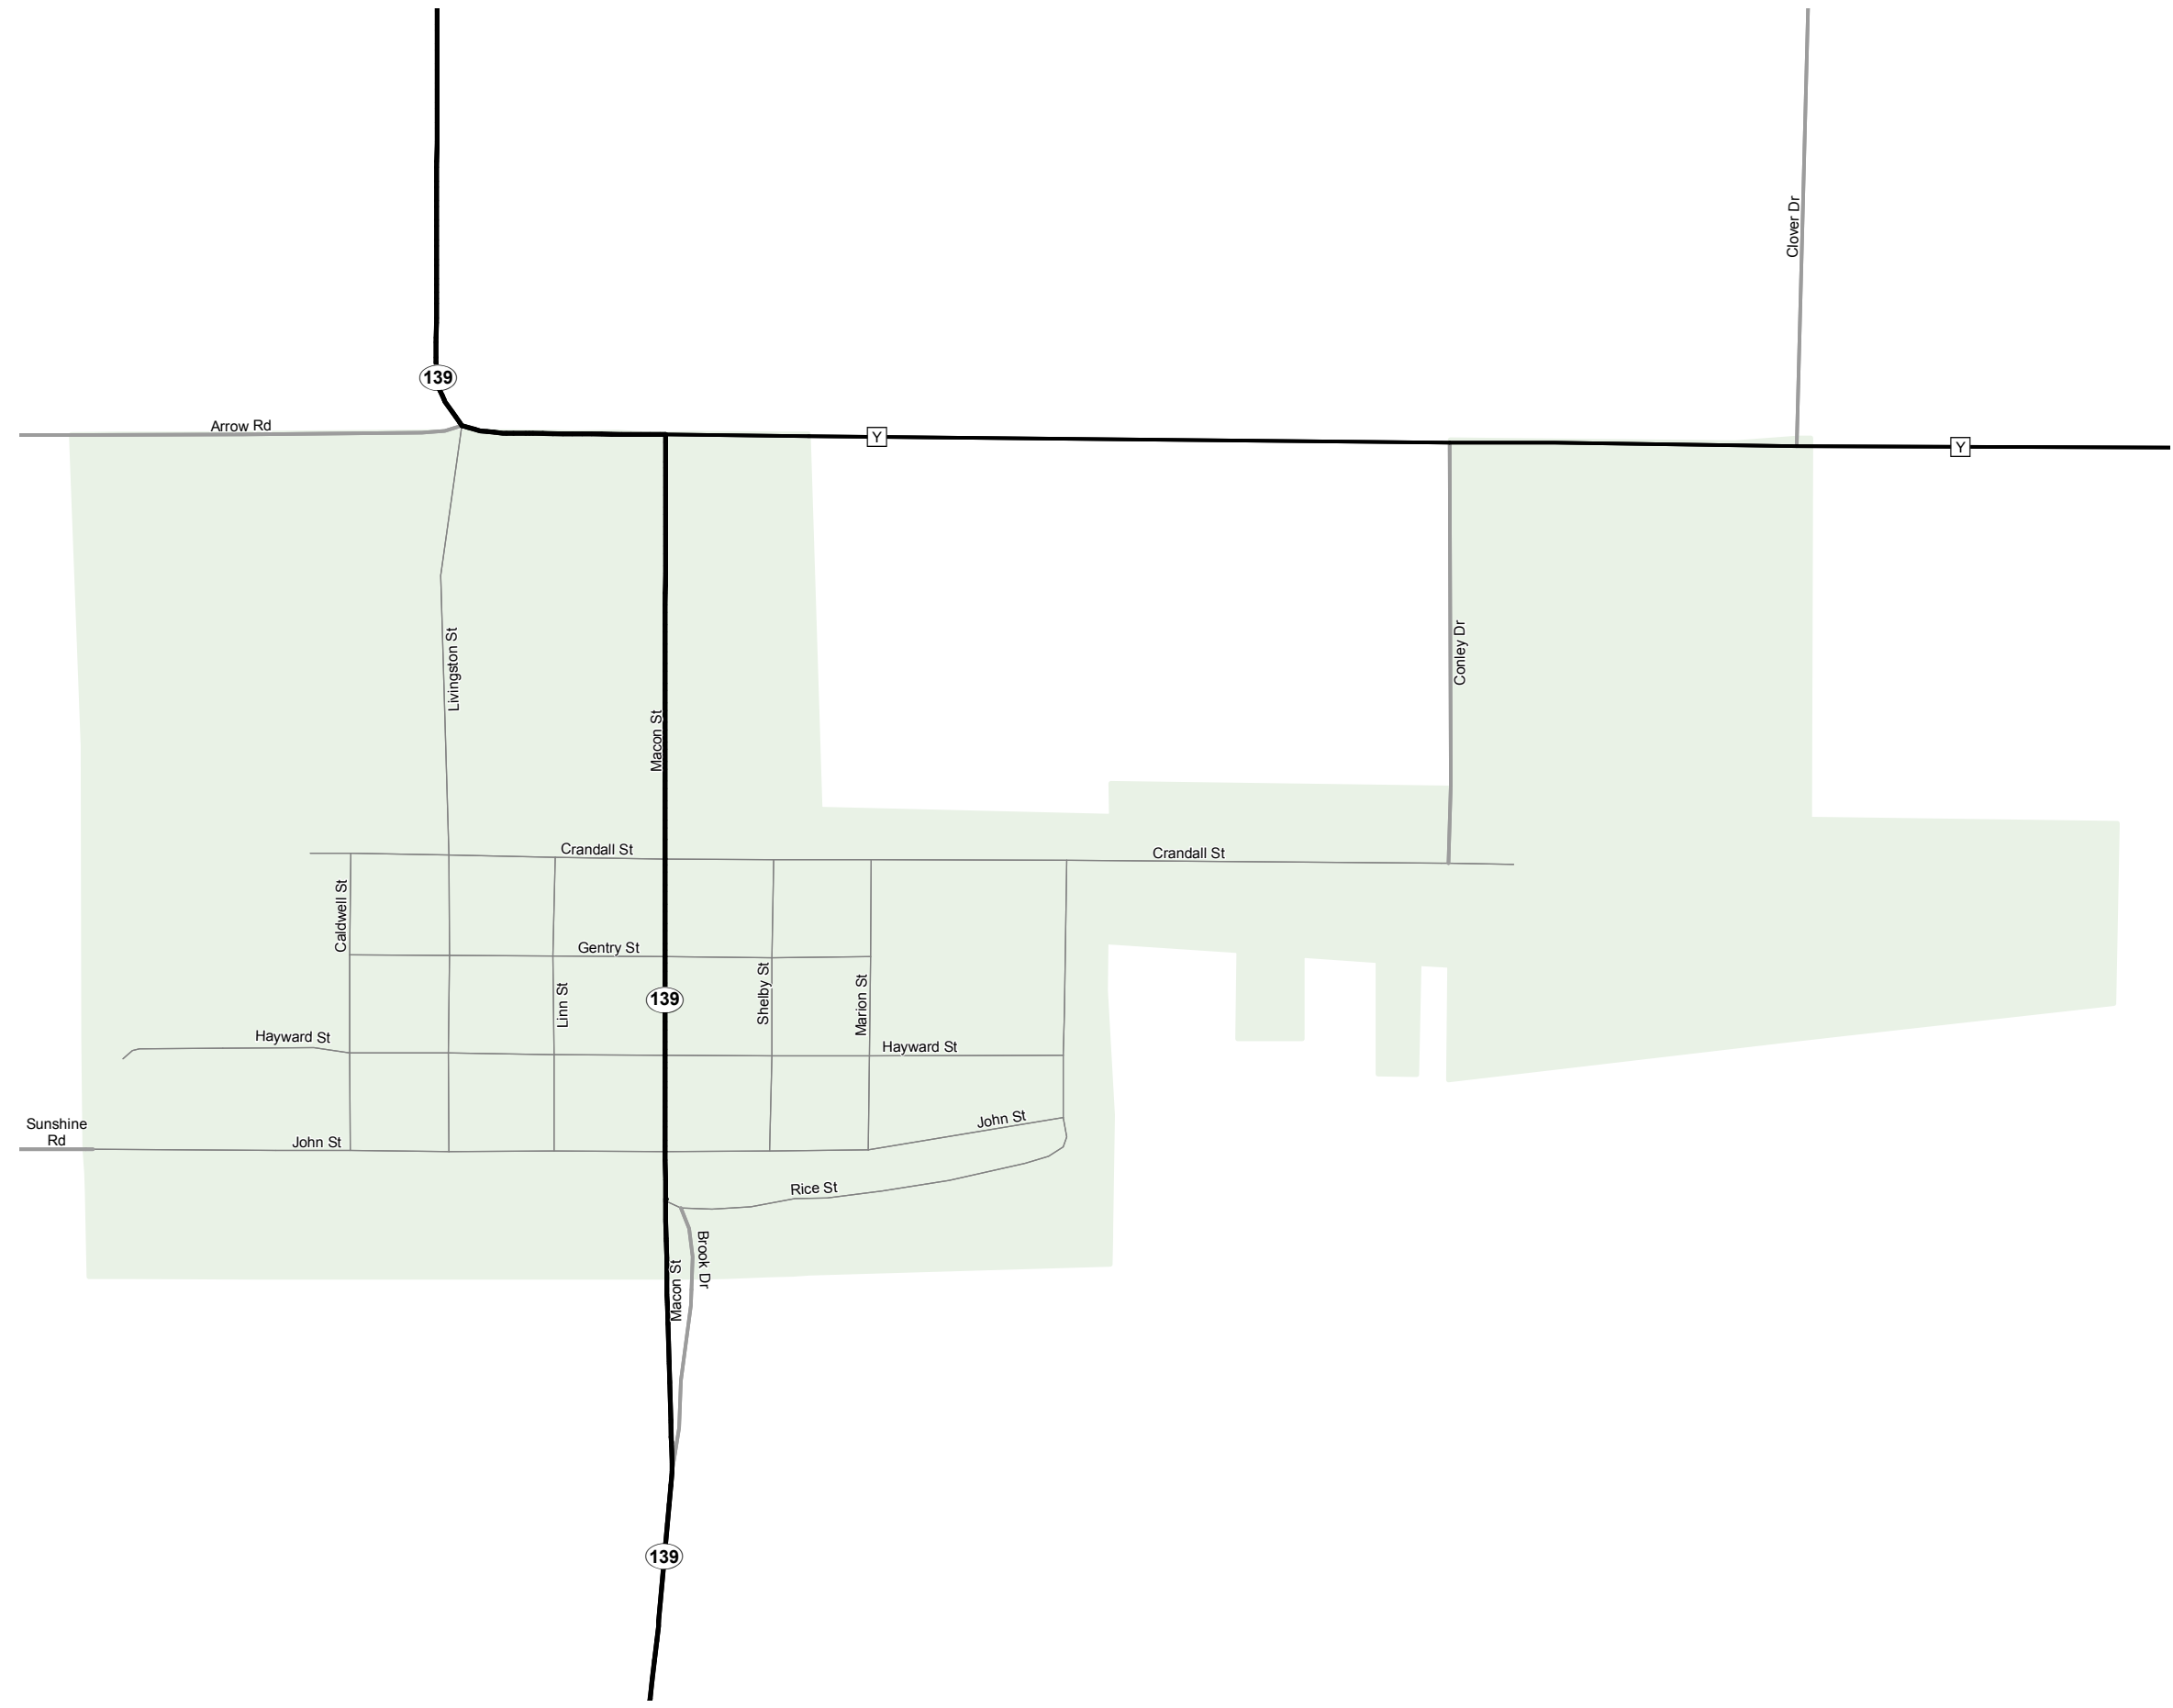

# MEADVILLE

LINN COUNTY  
MISSOURI  
NORTHWEST DISTRICT

2015

### Legend

- Interstate
- Interstate Loop
- US Route
- Business Route
- Missouri Route
- Letter Route
- County Road
- Railroad
- City Street
- Other Routes
- River or Stream
- Lake or Large River
- City Limits
- County Boundary
- Surrounding City Limits