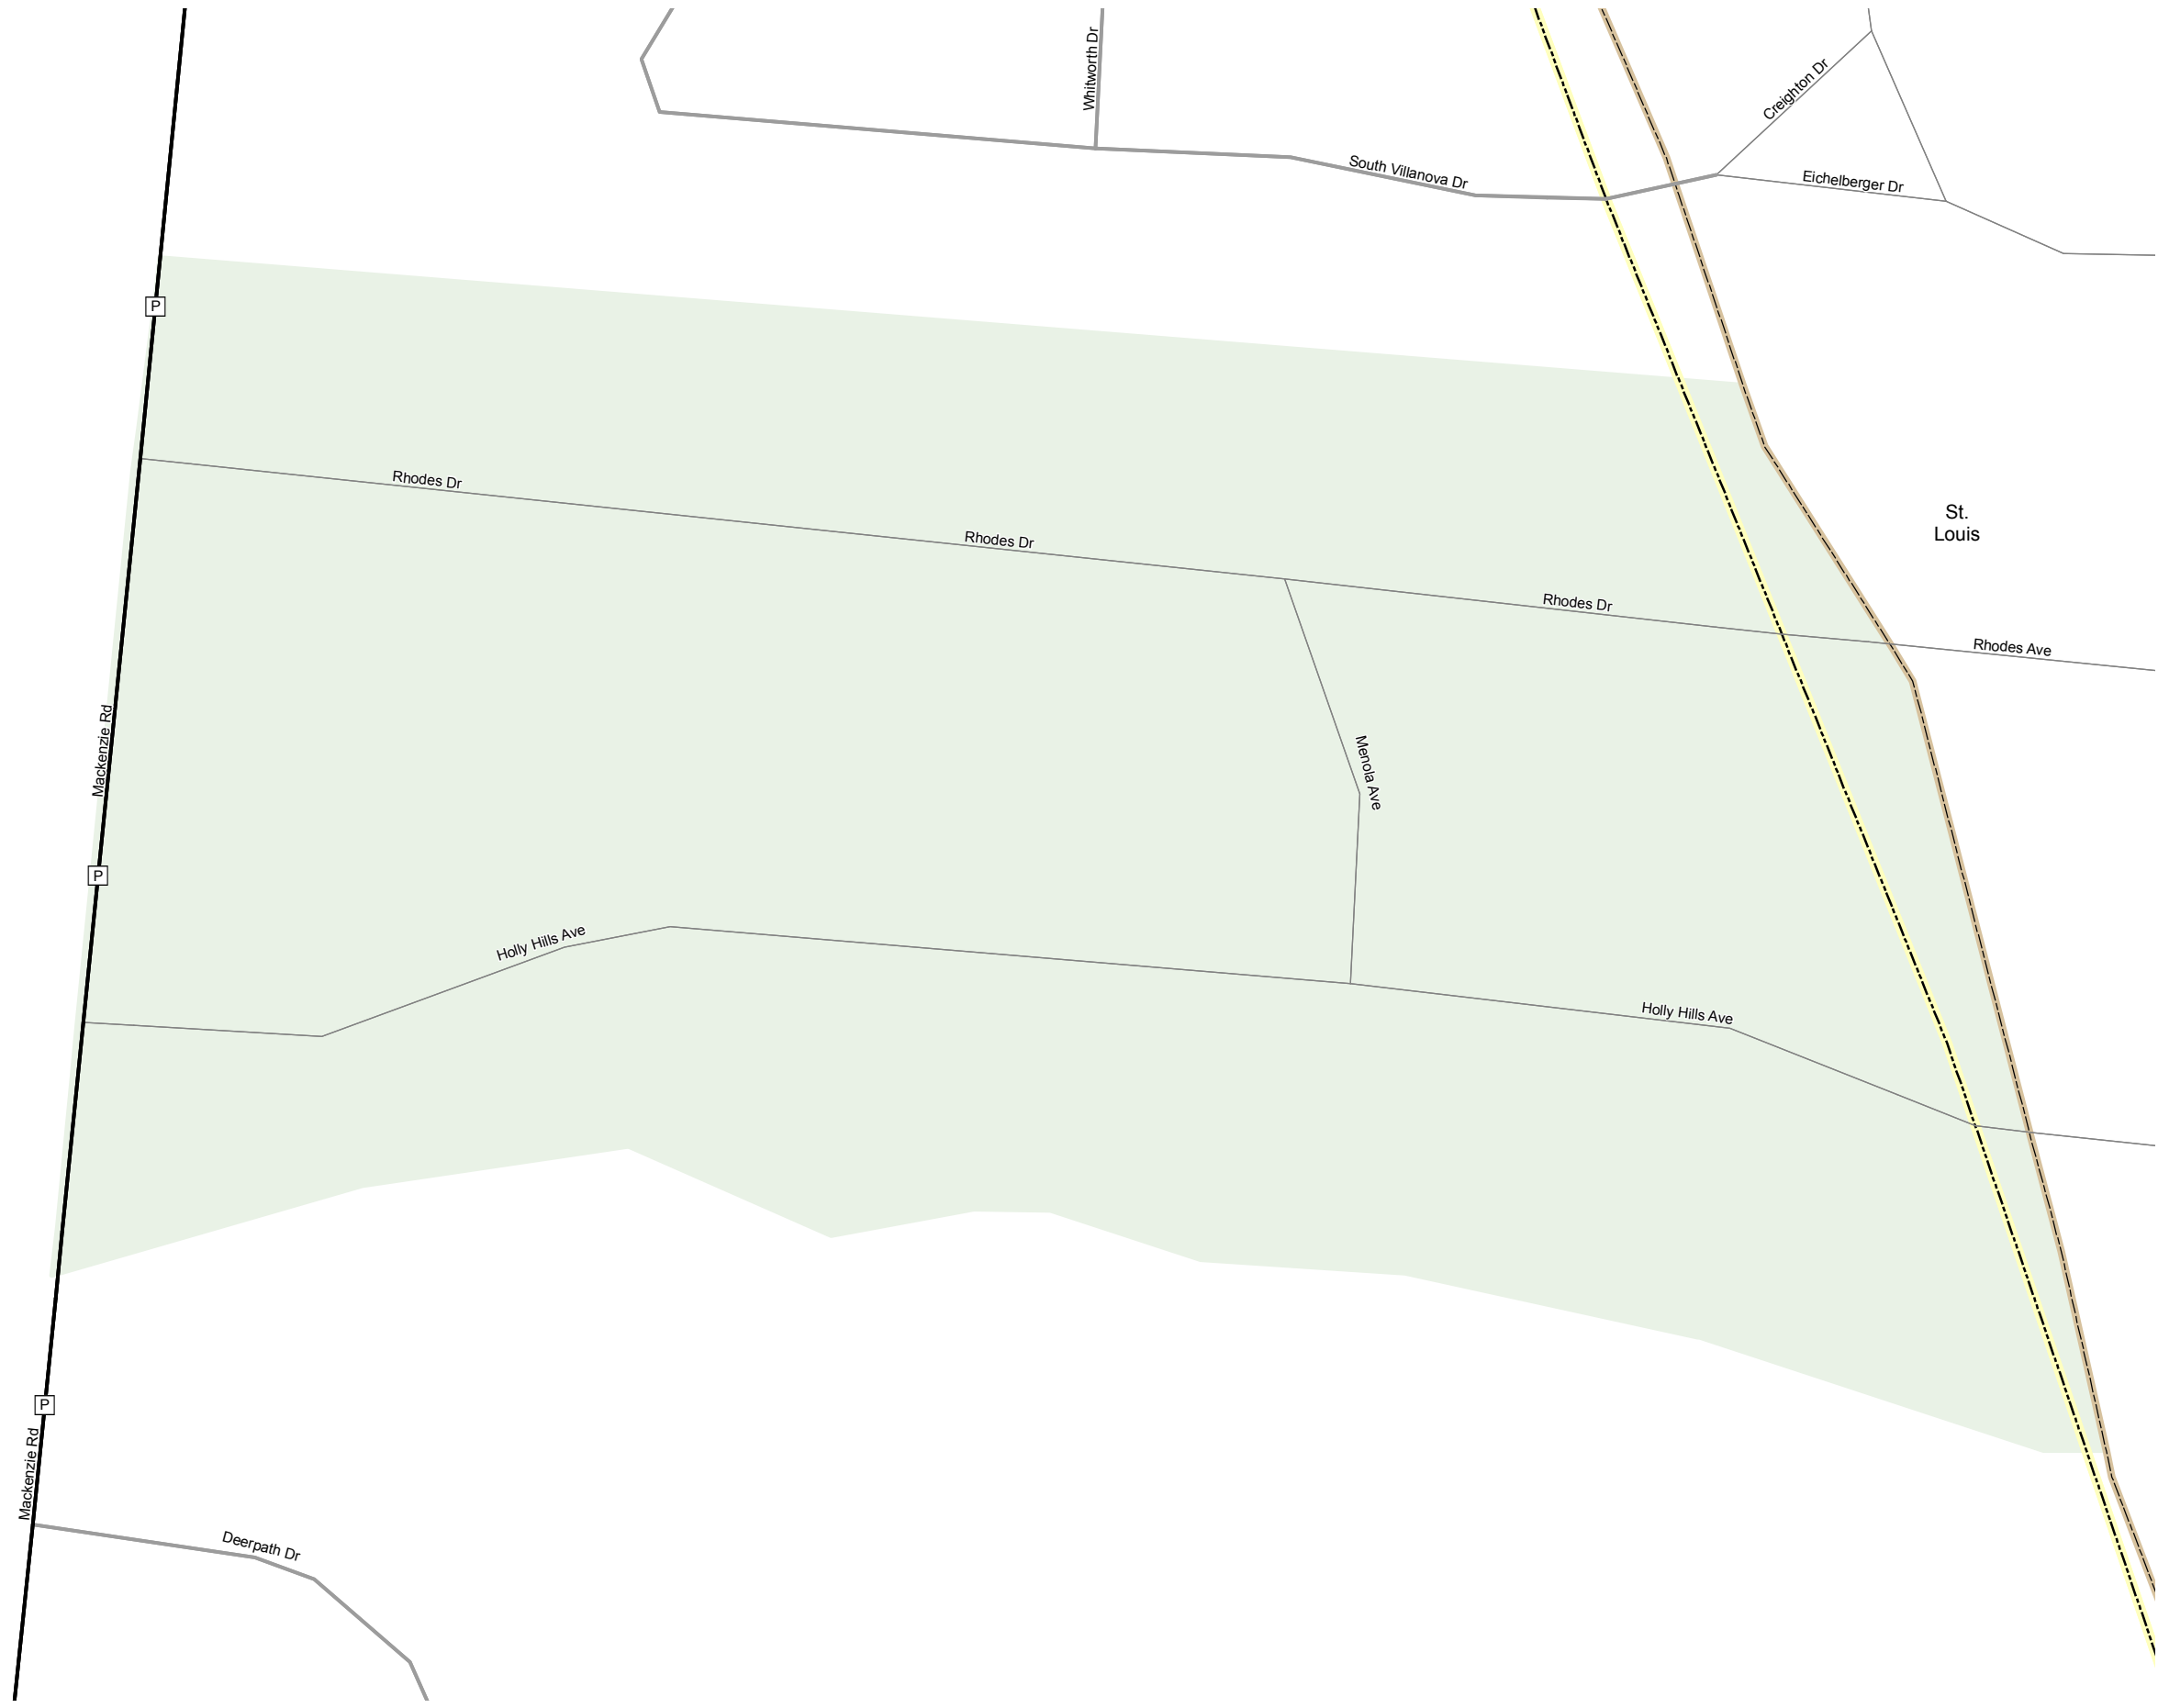

MACKENZIE

ST. LOUIS COUNTY
MISSOURI
ST. LOUIS DISTRICT

2015

Legend

- | | |
|-------------------------|----------------------------|
| Interstate | Fire Department |
| Interstate Loop | Law Enforcement |
| US Route | MSHP Office |
| Business Route | County Courthouse |
| Missouri Route | Hospital |
| Letter Route | MoDOT Office |
| County Road | MoDot Maintenance Building |
| Railroad | Cemeteries |
| City Street | Airport |
| Other Routes | Amtrak Stations |
| River or Stream | |
| Lake or Large River | |
| City Limits | |
| County Boundary | |
| Surrounding City Limits | |