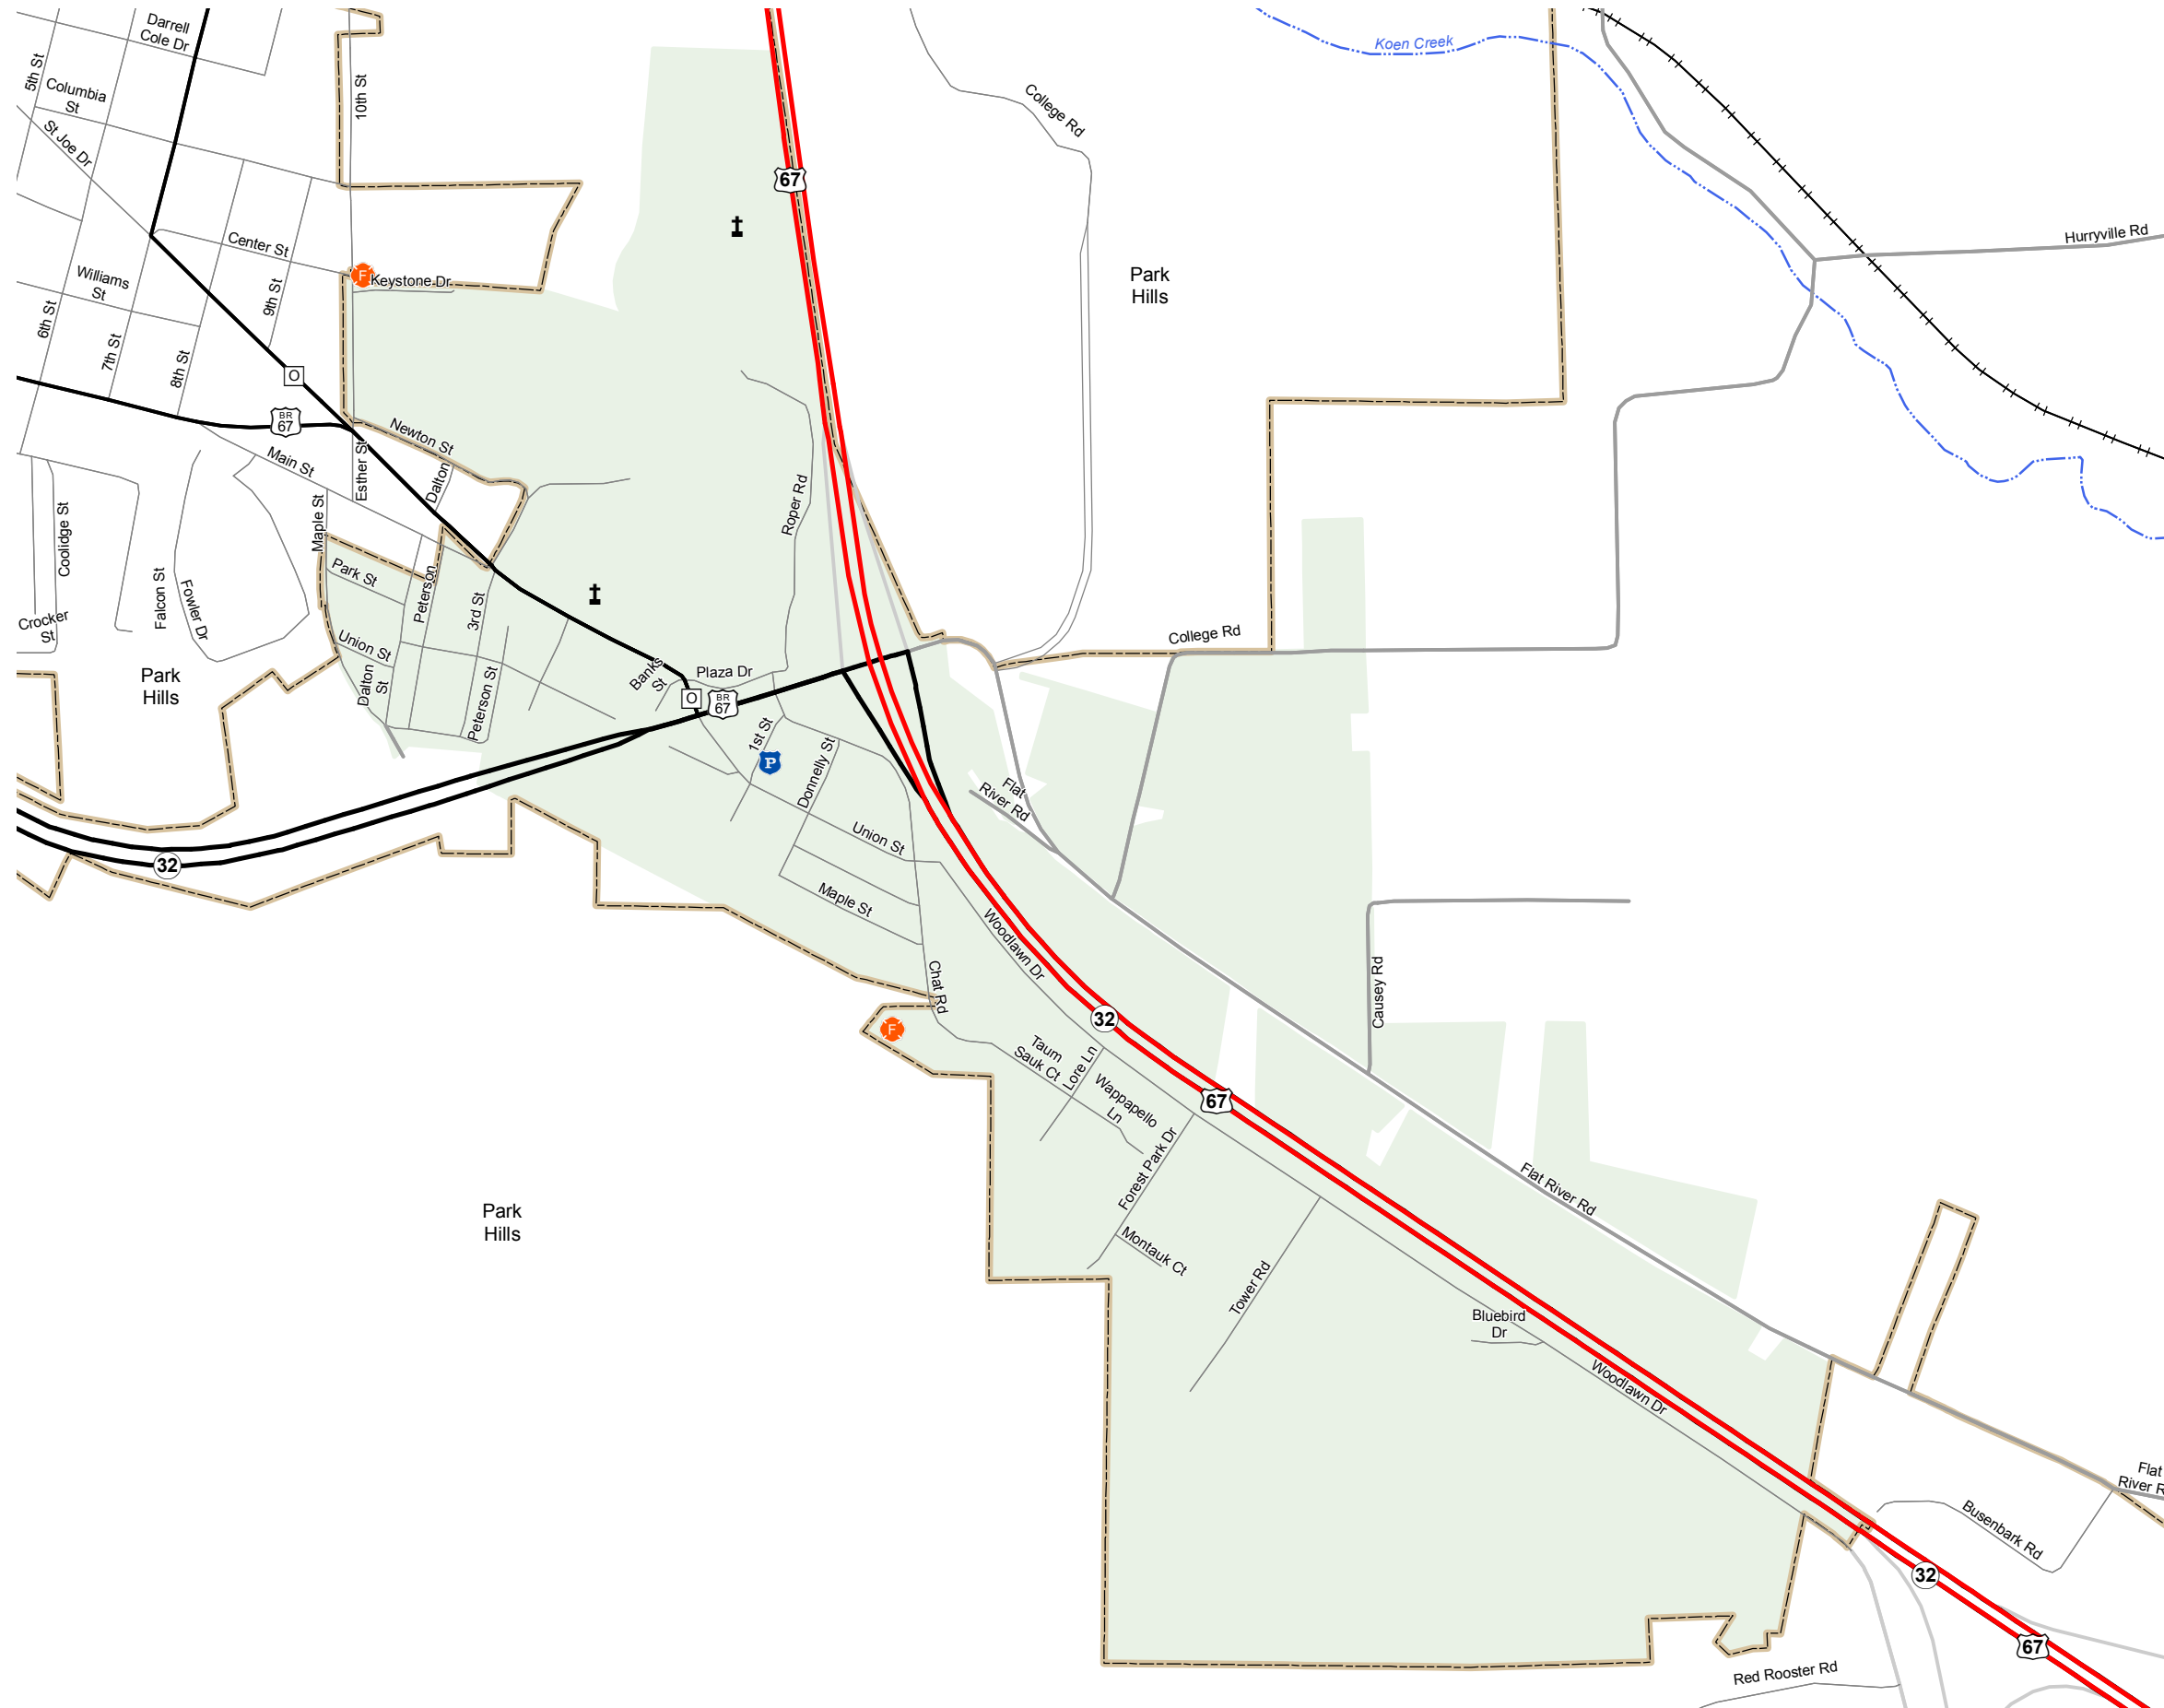

LEADINGTON

ST. FRANCOIS COUNTY

MISSOURI

SOUTHEAST DISTRICT

2015

Legend

- Interstate
- Interstate Loop
- US Route
- Business Route
- Missouri Route
- Letter Route
- County Road
- Railroad
- City Street
- Other Routes
- River or Stream
- Lake or Large River
- City Limits
- County Boundary
- Surrounding City Limits
- Fire Department
- Law Enforcement
- MSHP Office
- County Courthouse
- Hospital
- MoDOT Office
- MoDot Maintenance Building
- ⊥ Cemeteries
- ✈ Airport
- Amtrak Stations

Map Locator

MISSOURI DEPARTMENT OF TRANSPORTATION
TRANSPORTATION PLANNING
1-888-ASK-MODOT
WWW.MODOT.ORG
JANUARY, 2015