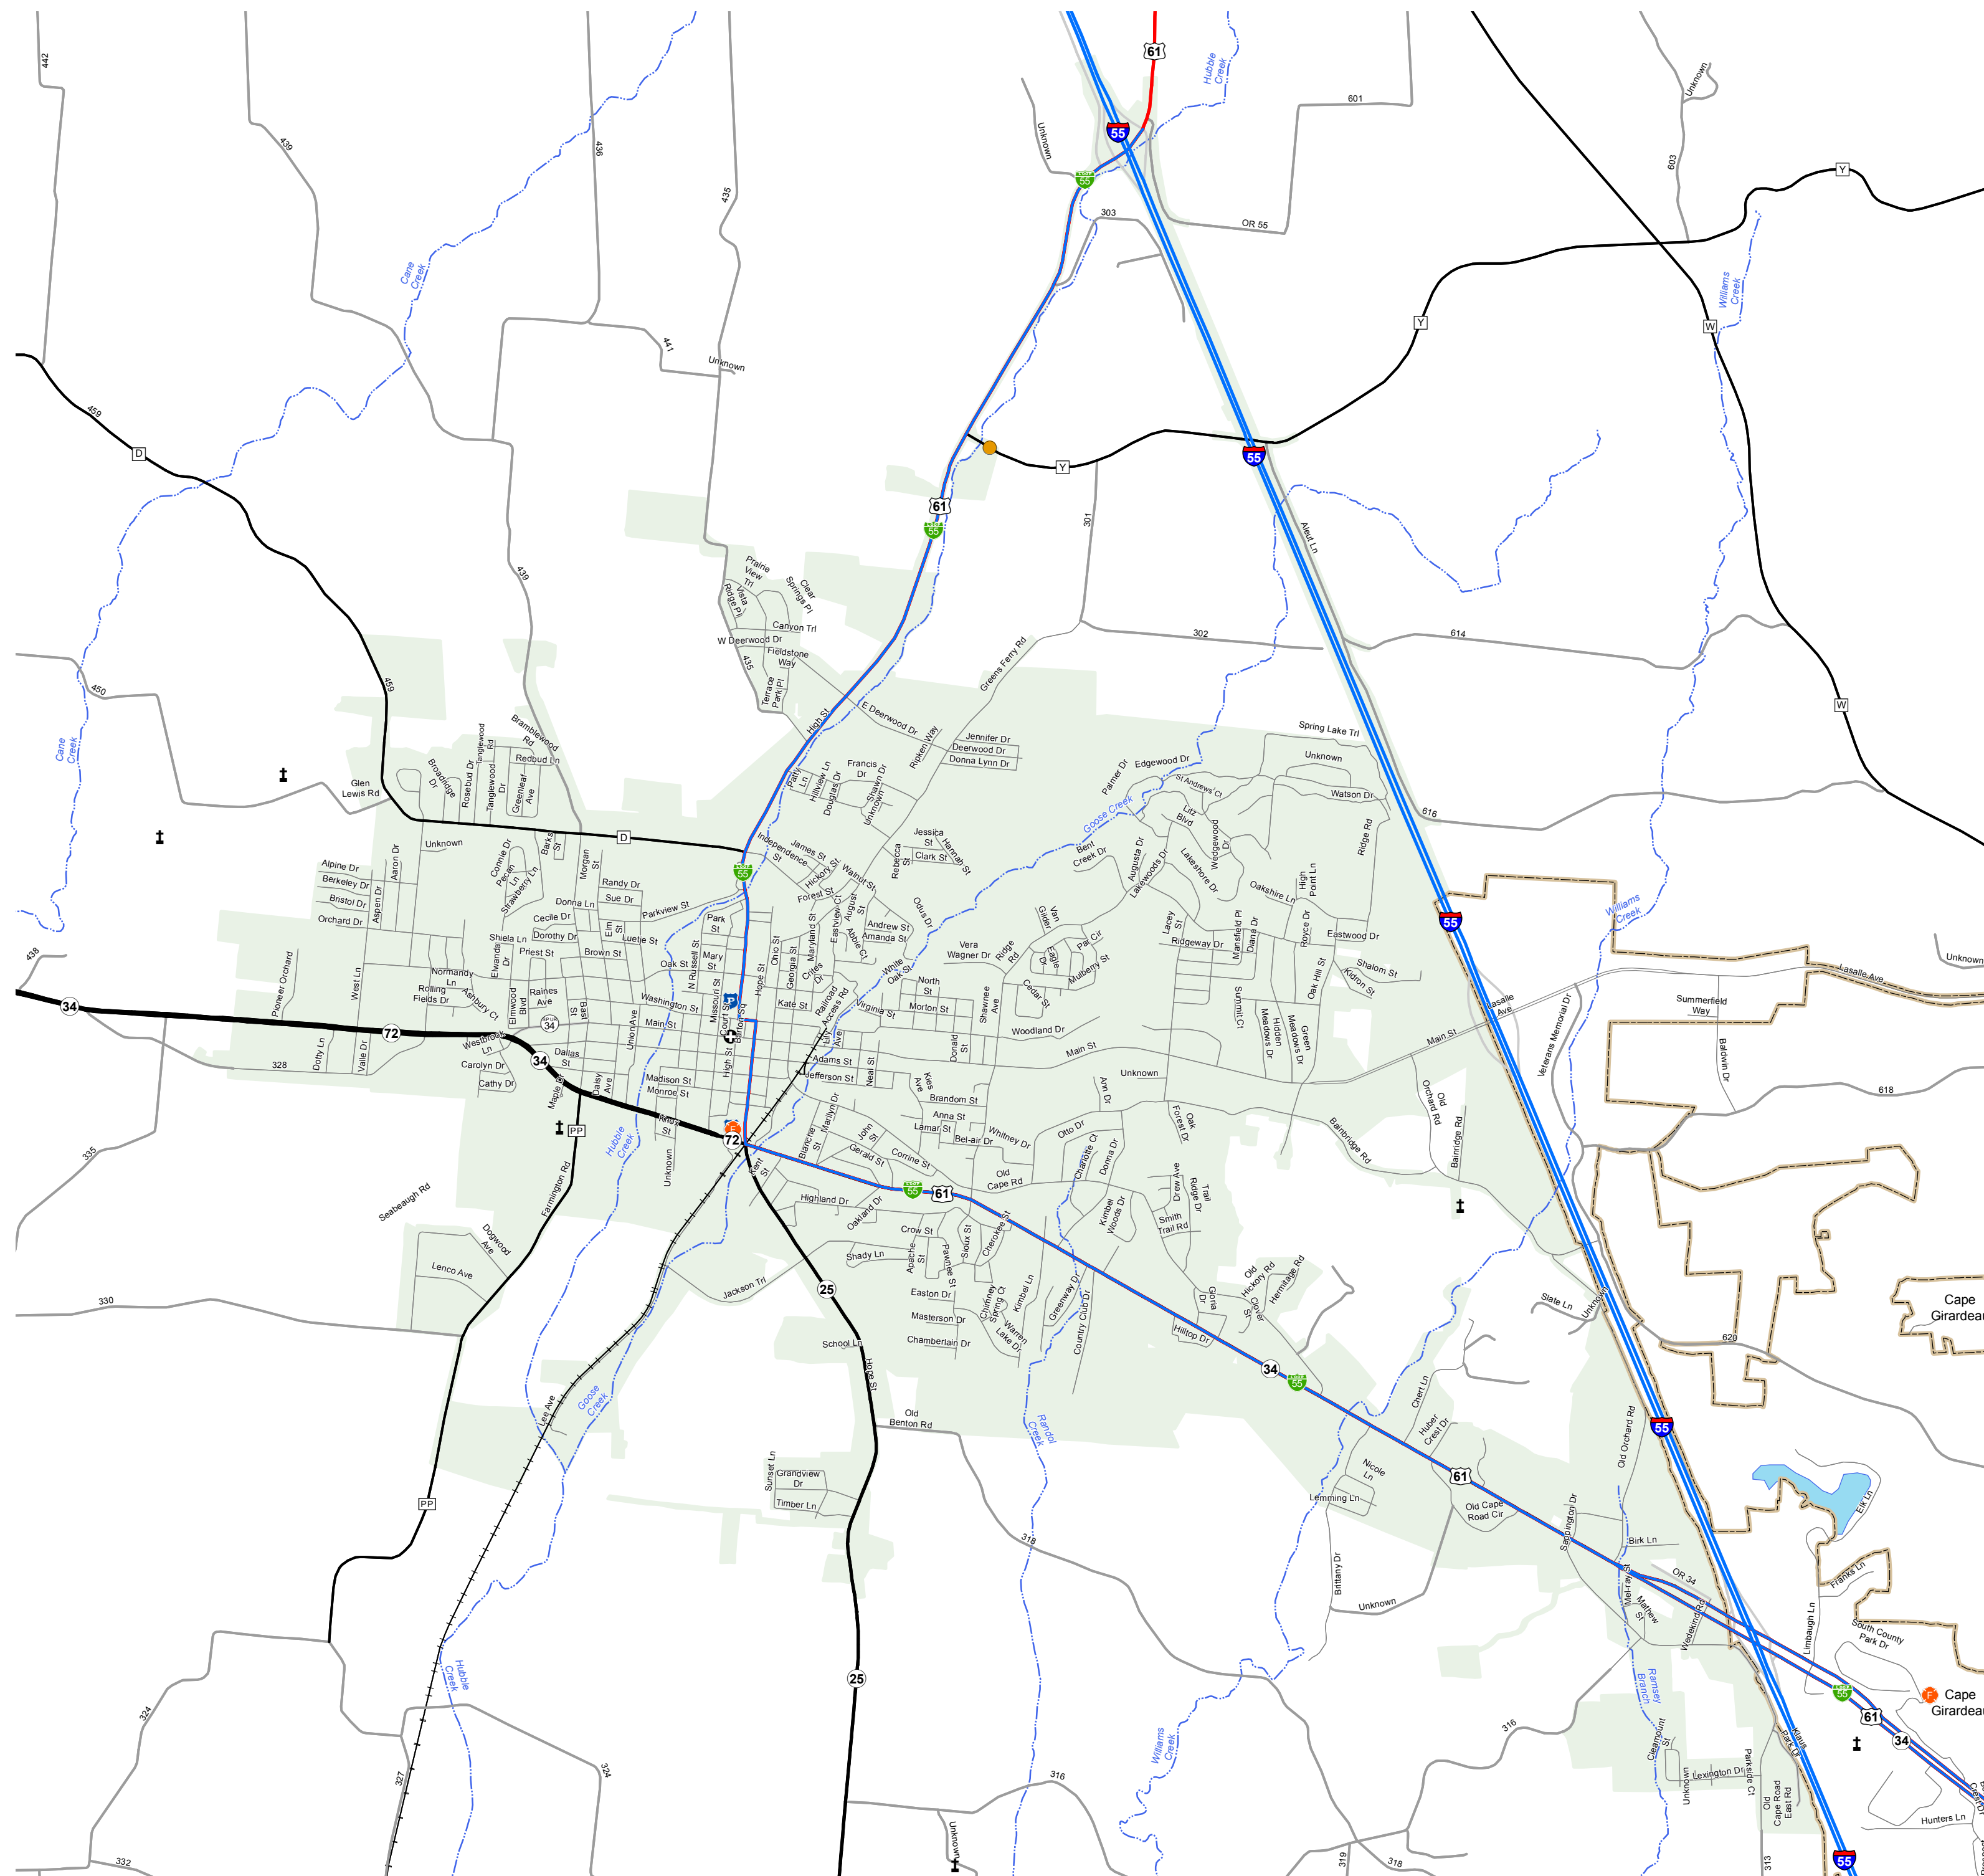

JACKSON

CAPE GIRARDEAU COUNTY

MISSOURI

SOUTHEAST DISTRICT

2015

Legend

- Interstate
- Interstate Loop
- US Route
- Business Route
- Missouri Route
- Letter Route
- County Road
- Railroad
- City Street
- Other Routes
- River or Stream
- Lake or Large River
- City Limits
- County Boundary
- Surrounding City Limits
- Fire Department
- Law Enforcement
- MSPH Office
- County Courthouse
- Hospital
- MoDOT Office
- MoDot Maintenance Building
- Cemeteries
- Airport
- Amtrak Stations