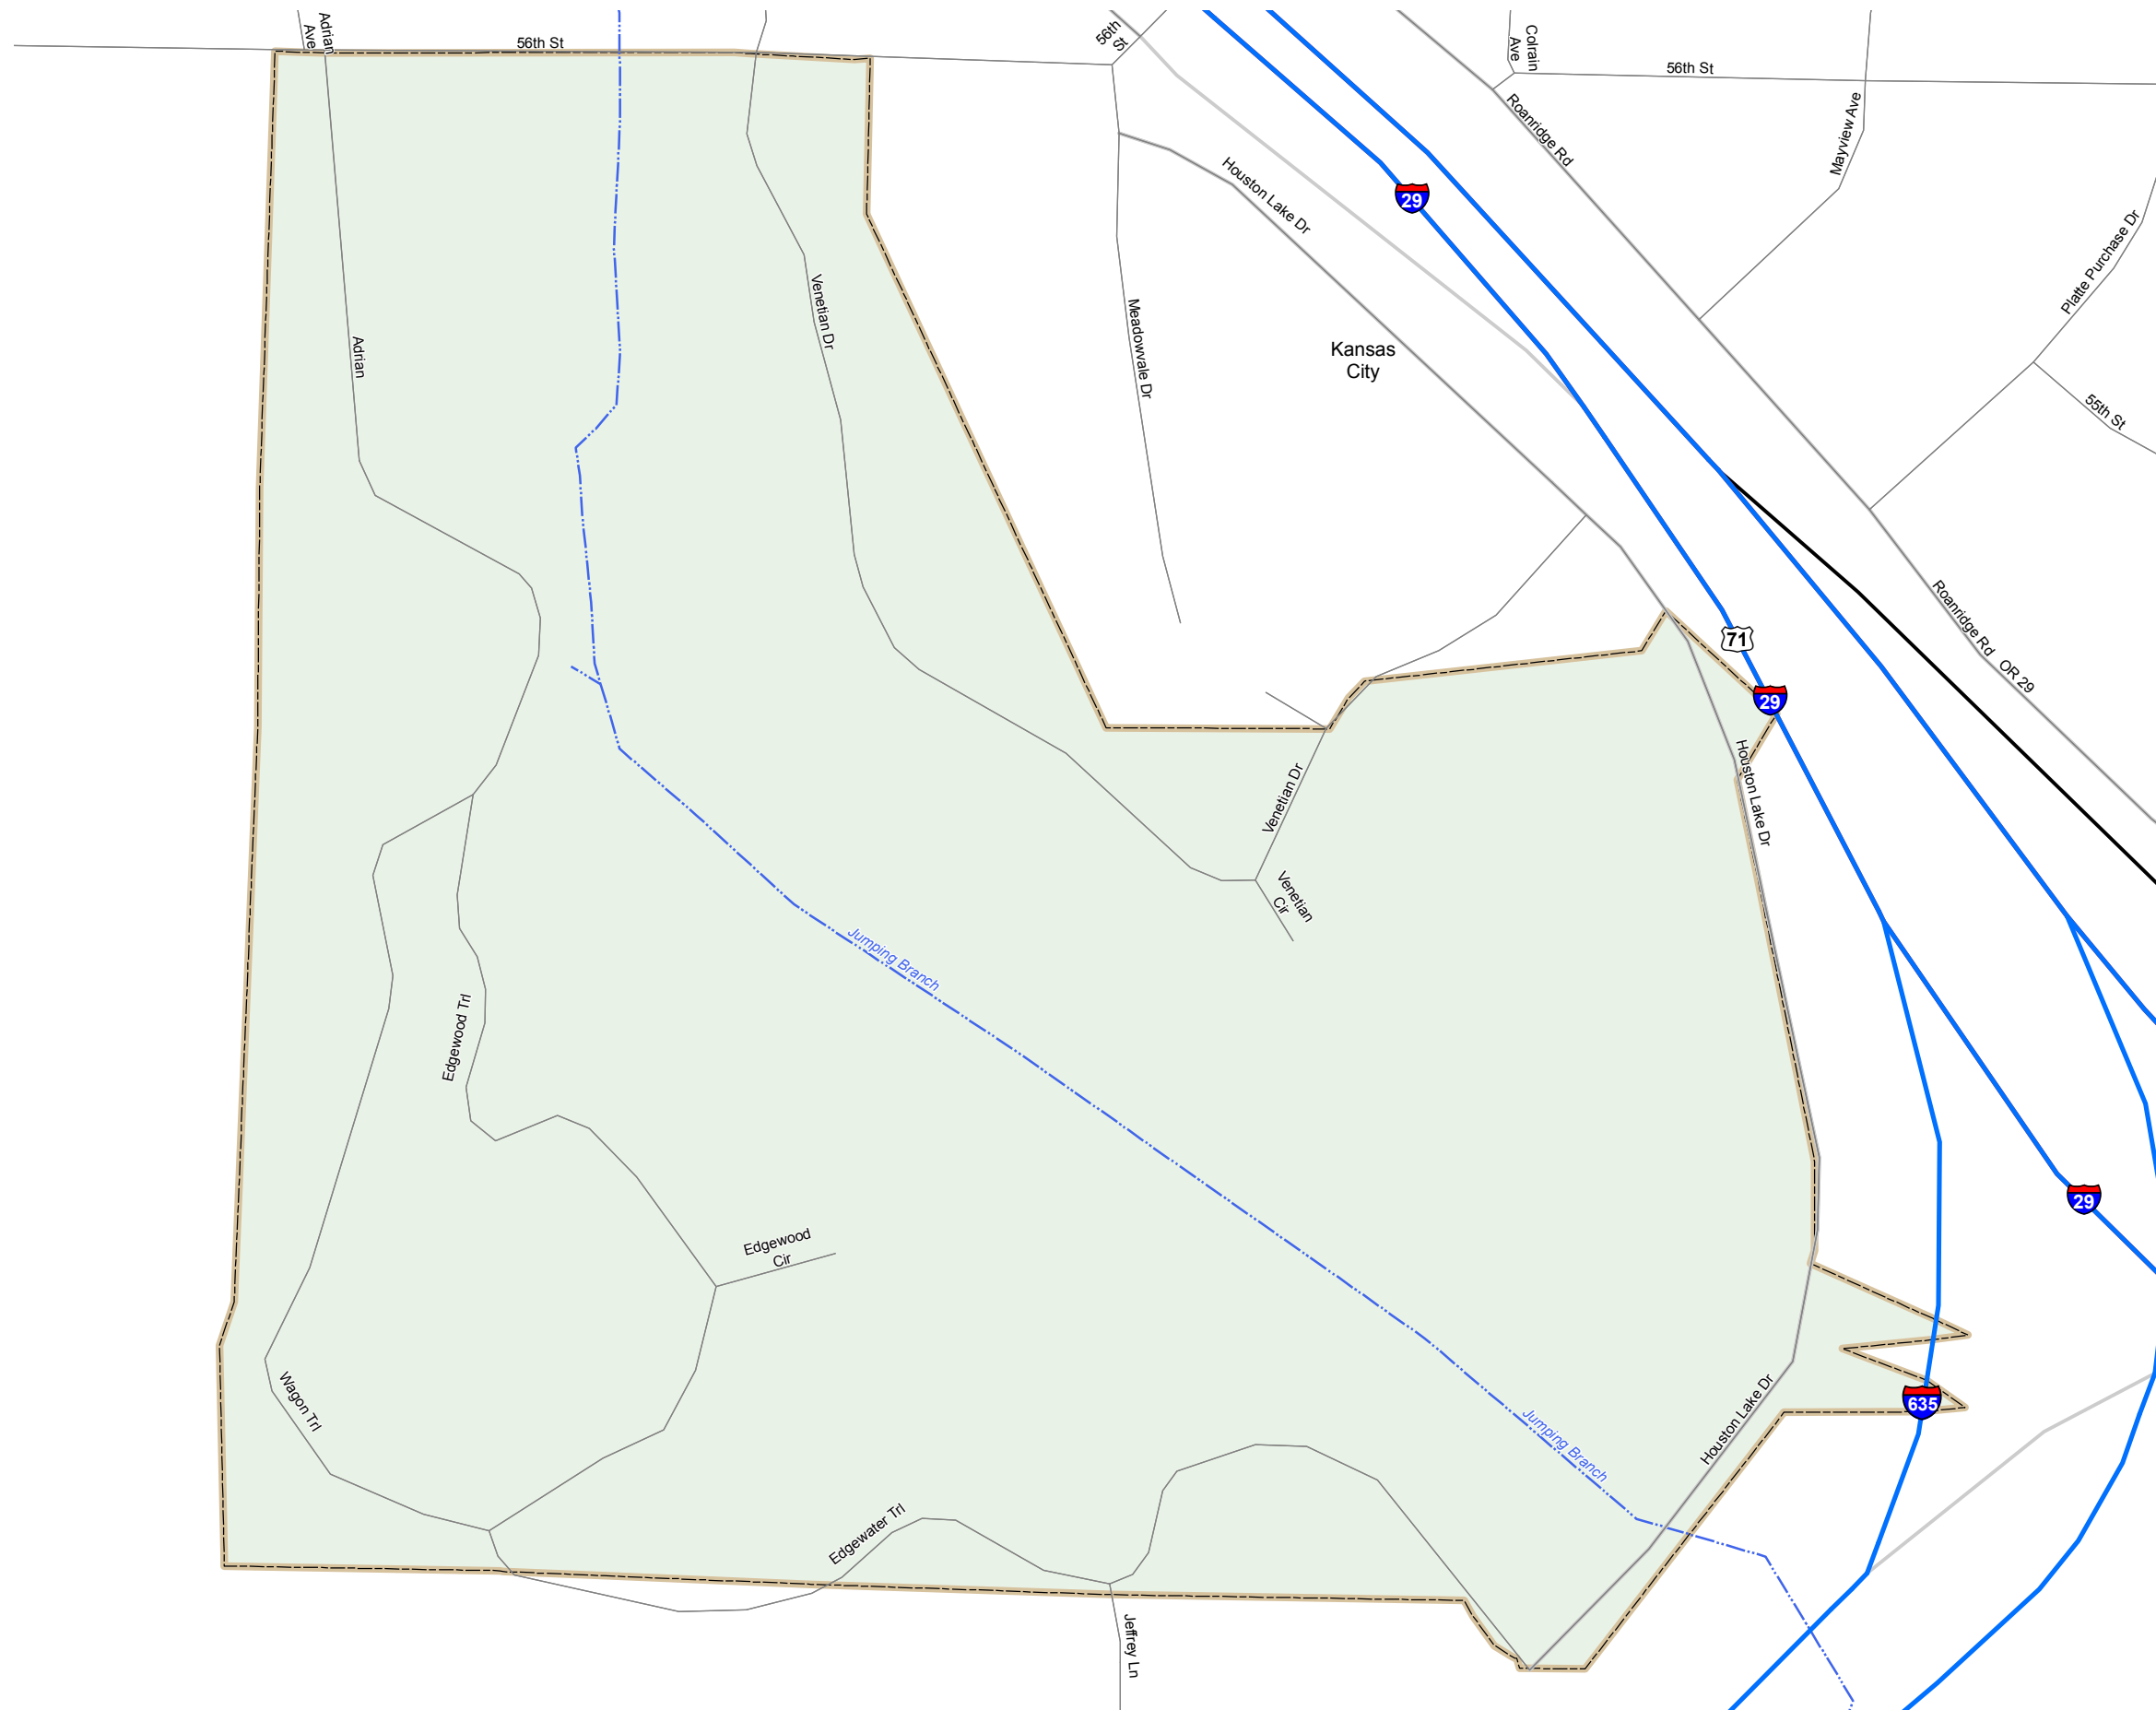

# HOUSTON LAKE

PLATTE COUNTY  
MISSOURI  
KANSAS CITY DISTRICT

2015

## Legend

- Interstate
- Interstate Loop
- US Route
- Business Route
- Missouri Route
- Letter Route
- County Road
- Railroad
- City Street
- Other Routes
- River or Stream
- Lake or Large River
- City Limits
- County Boundary
- Surrounding City Limits
- Fire Department
- Law Enforcement
- MSHP Office
- County Courthouse
- Hospital
- MoDOT Office
- MoDot Maintenance Building
- Cemeteries
- Airport
- Amtrak Stations