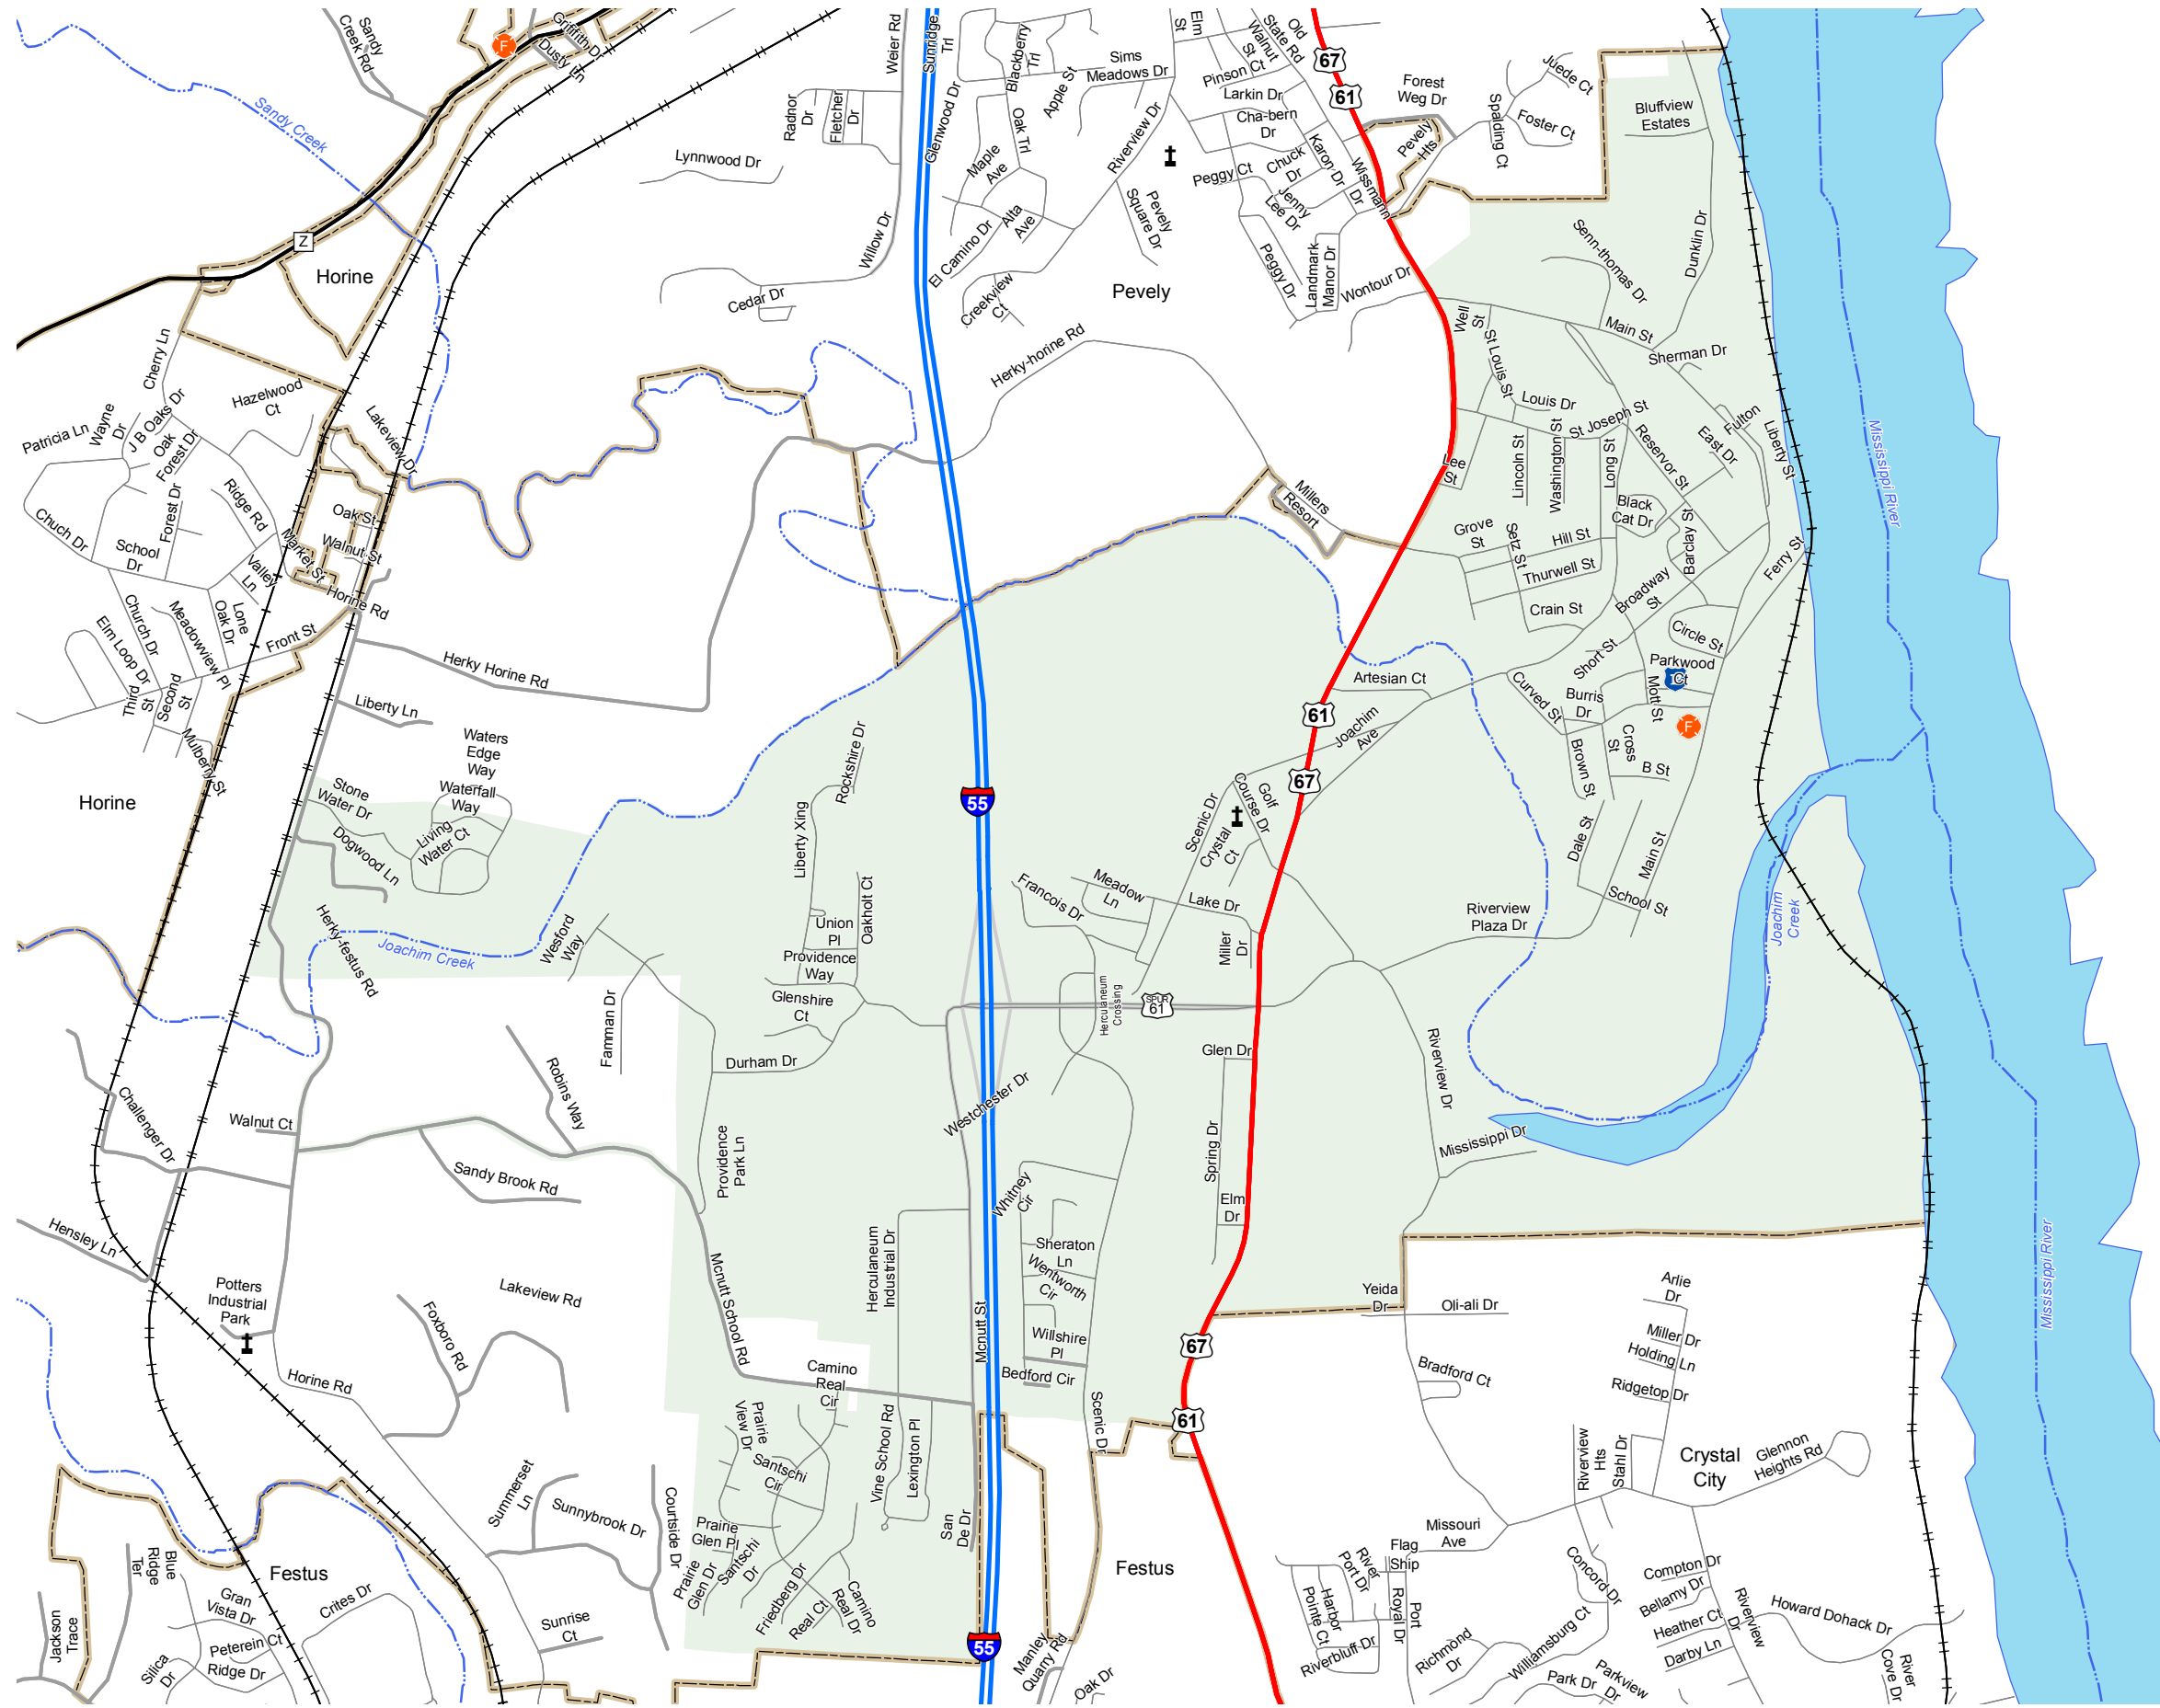

HERCULANEUM

JEFFERSON COUNTY

MISSOURI

ST. LOUIS DISTRICT

2015

Legend

- Interstate
- Interstate Loop
- US Route
- Business Route
- Missouri Route
- Letter Route
- County Road
- Railroad
- City Street
- Other Routes
- River or Stream
- Lake or Large River
- City Limits
- County Boundary
- Surrounding City Limits
- Fire Department
- Law Enforcement
- MSHP Office
- County Courthouse
- Hospital
- MoDOT Office
- MoDot Maintenance Building
- Cemeteries
- Airport
- Amtrak Stations