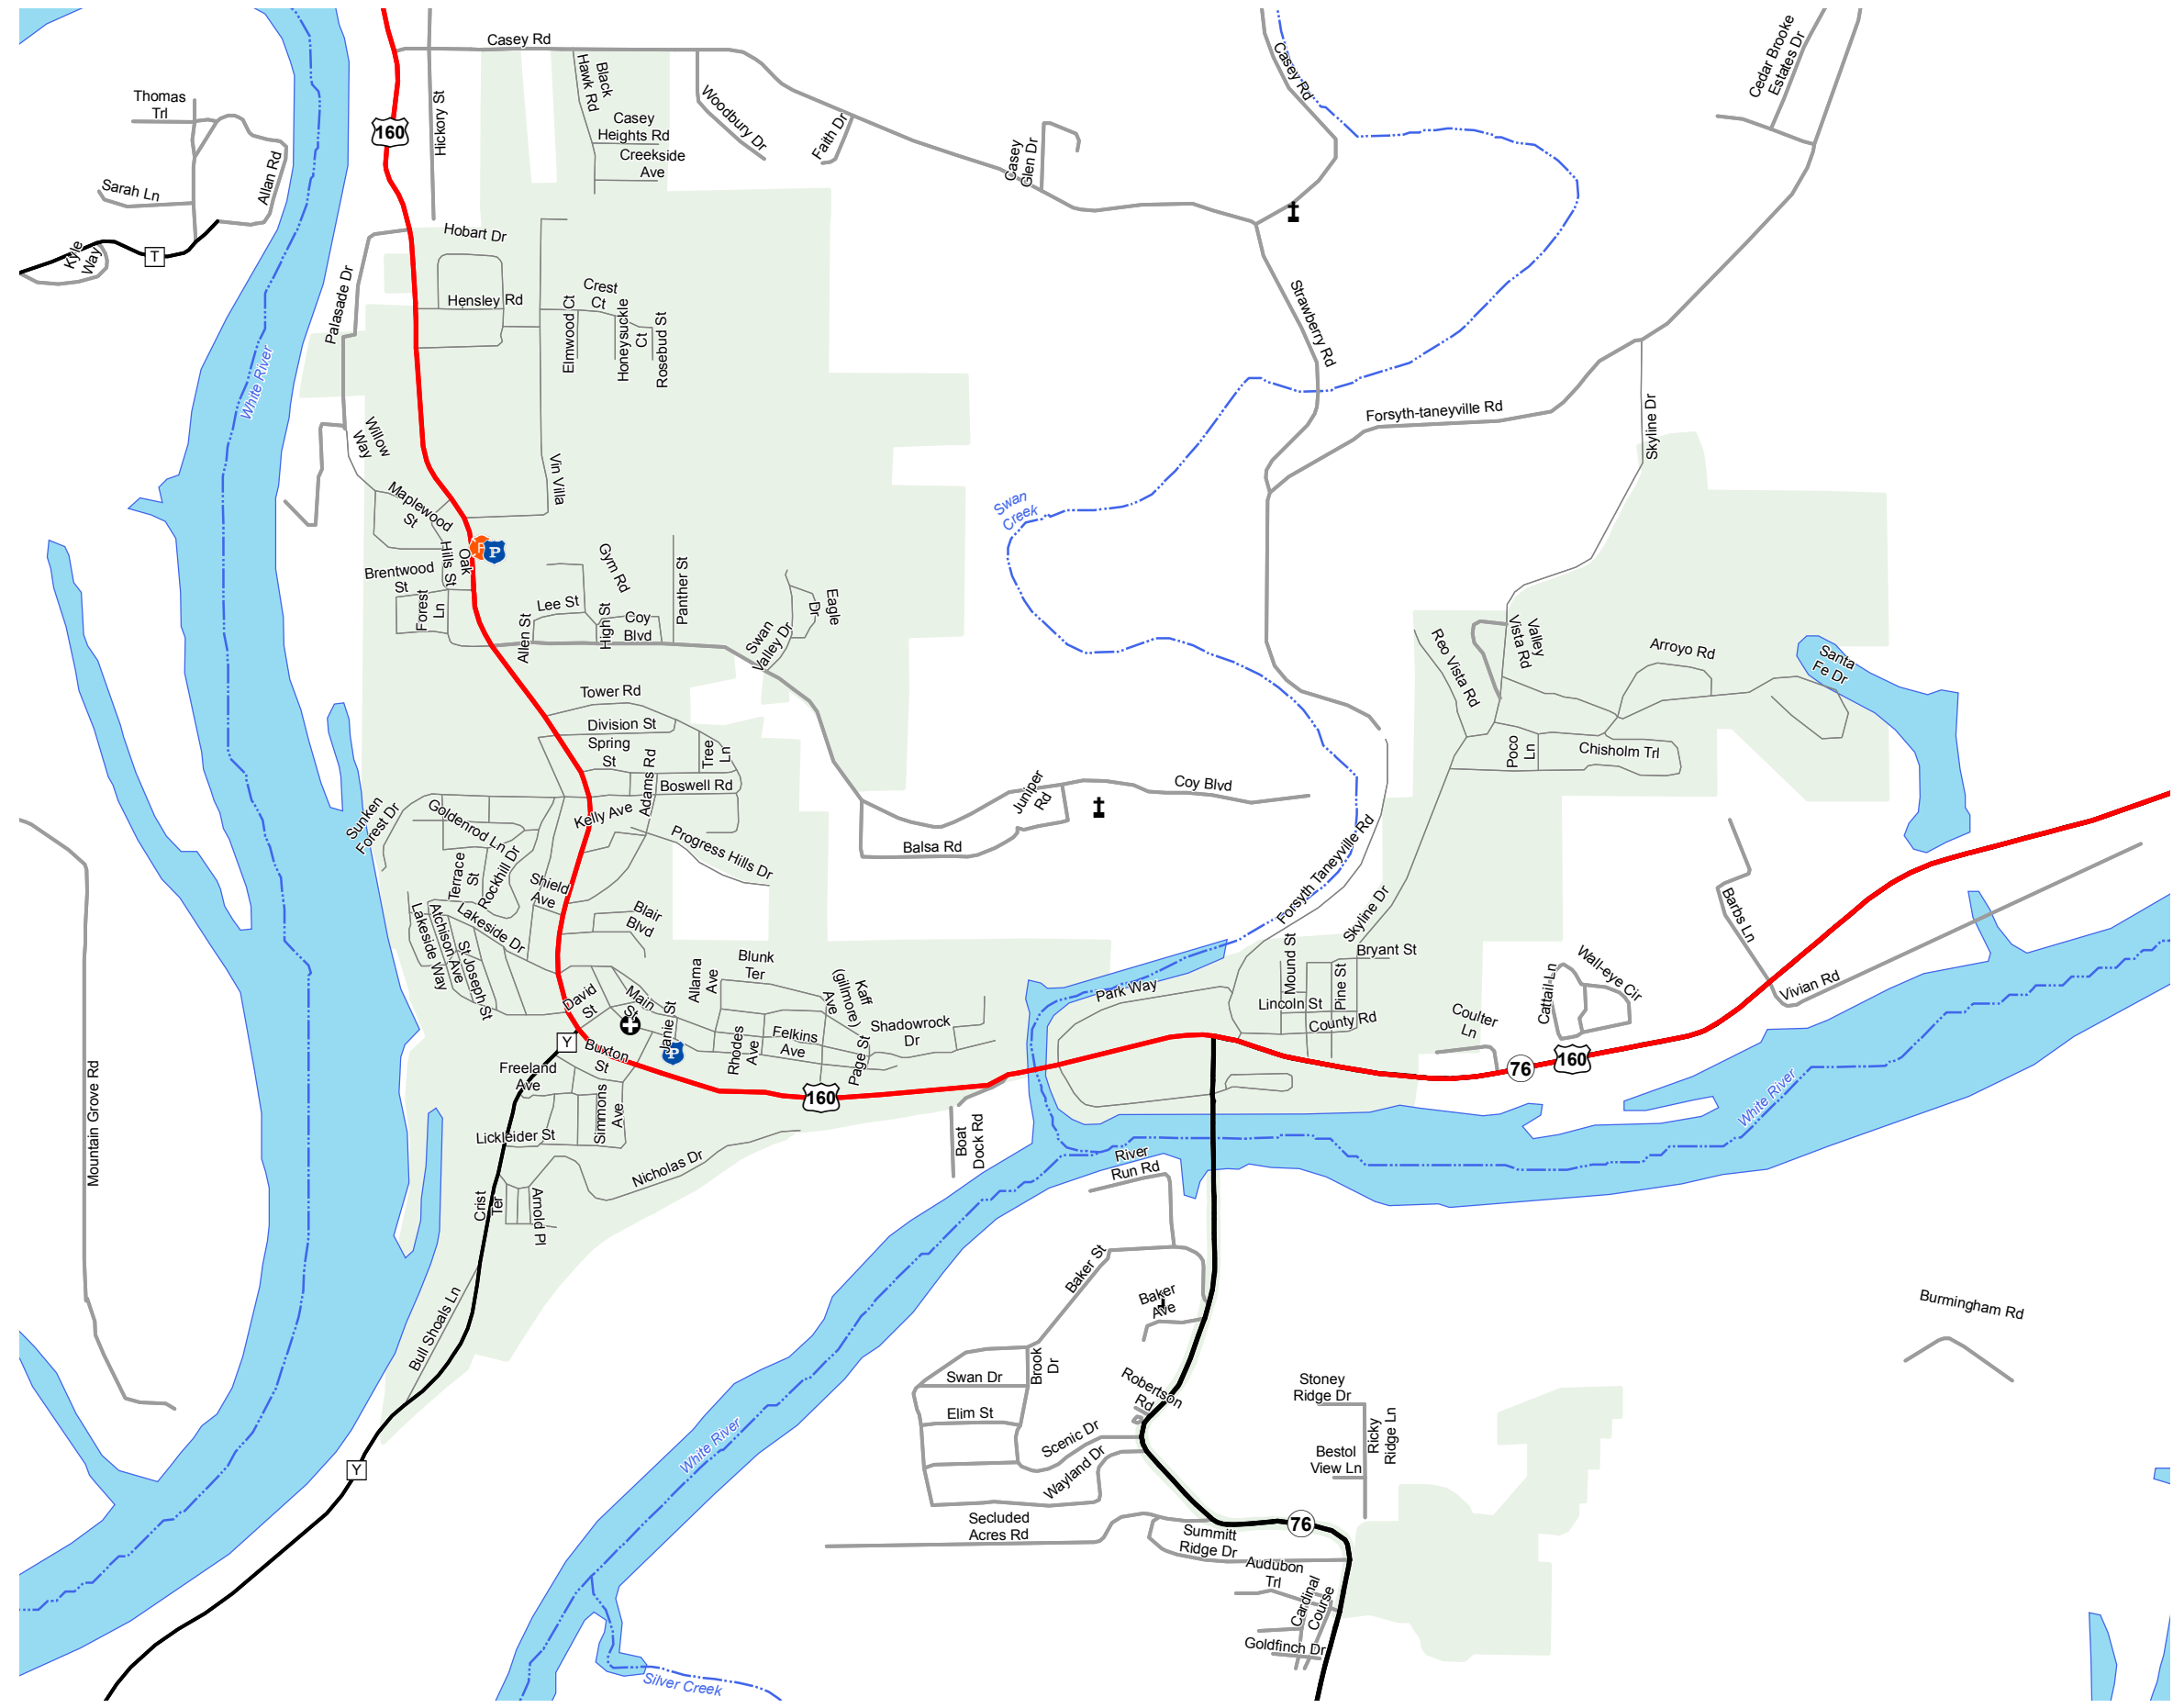

FORSYTH

TANEY COUNTY

MISSOURI

SOUTHWEST DISTRICT

Legend

- Interstate
- Interstate Loop
- US Route
- Business Route
- Missouri Route
- Letter Route
- County Road
- Railroad
- City Street
- Other Routes
- River or Stream
- Lake or Large River
- City Limits
- County Boundary
- Surrounding City Limits
- Fire Department
- P Law Enforcement
- P MSHP Office
- ⊕ County Courthouse
- H Hospital
- MoDOT Office
- MoDot Maintenance Building
- ⚰ Cemeteries
- ✈ Airport
- ⊞ Amtrak Stations