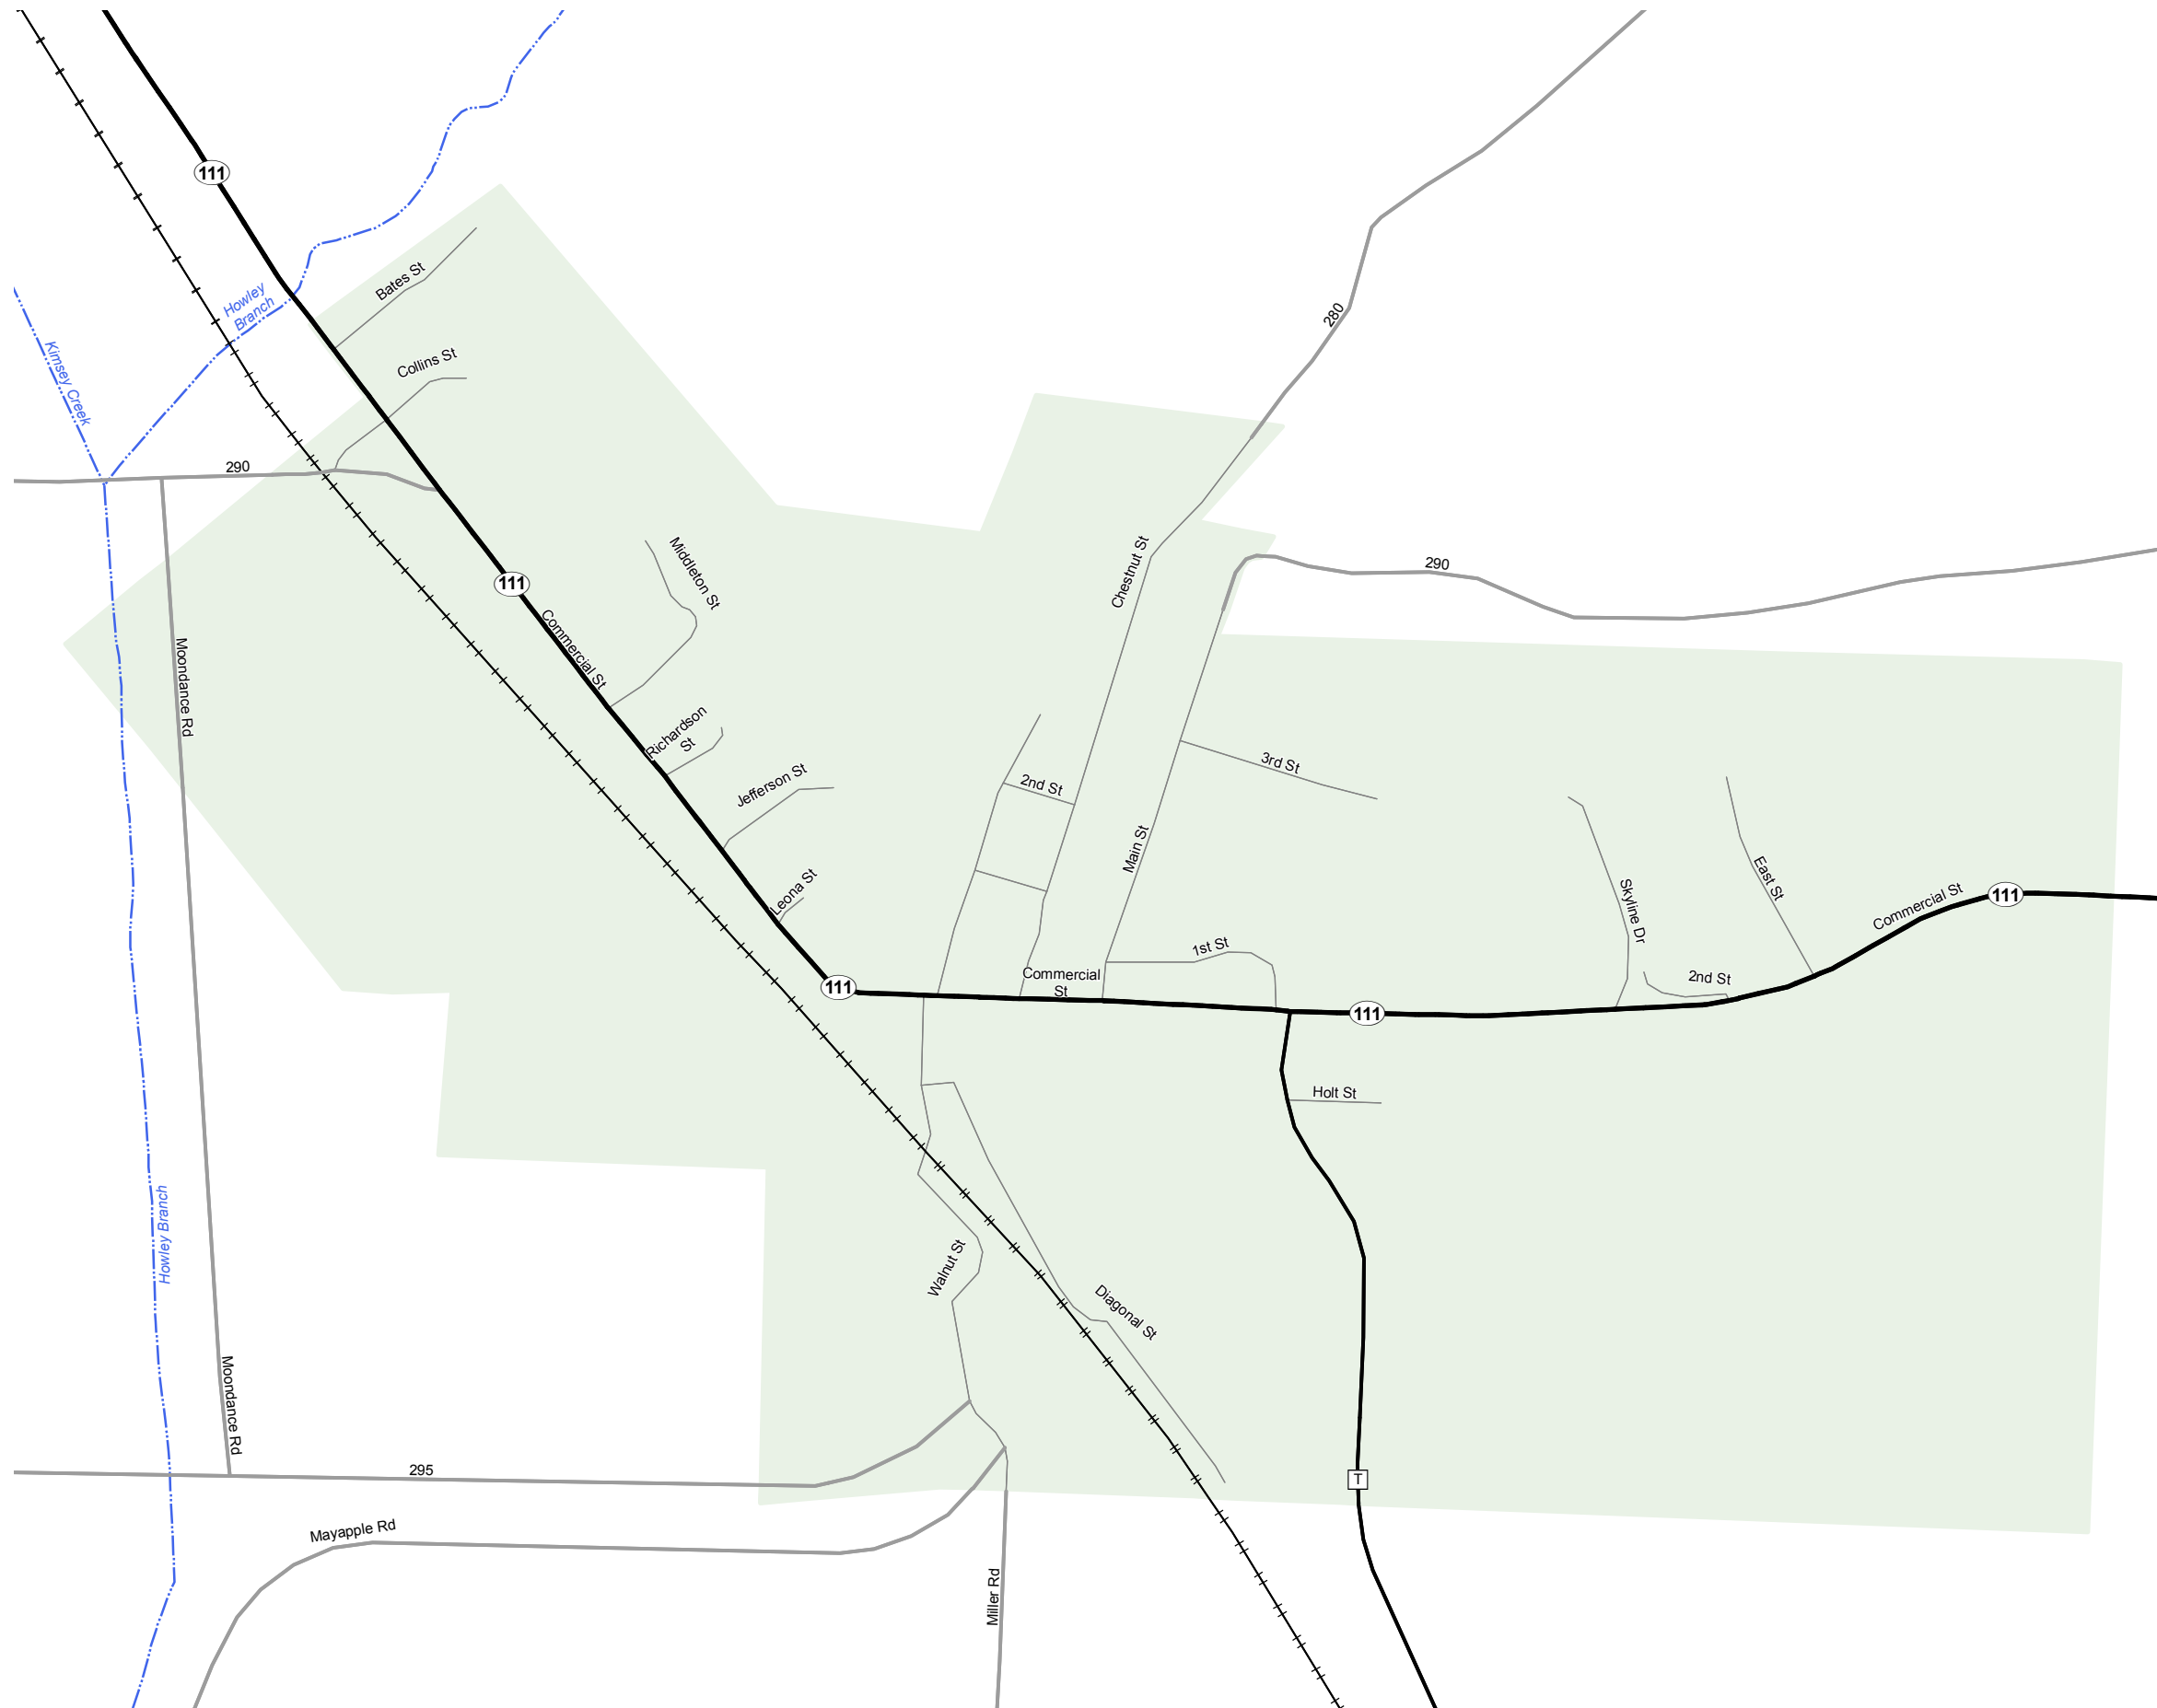

# FOREST CITY

HOLT COUNTY

MISSOURI

NORTHWEST DISTRICT

2015

### Legend

- Interstate
- Interstate Loop
- US Route
- Business Route
- Missouri Route
- Letter Route
- County Road
- Railroad
- City Street
- Other Routes
- River or Stream
- Lake or Large River
- City Limits
- County Boundary
- Surrounding City Limits