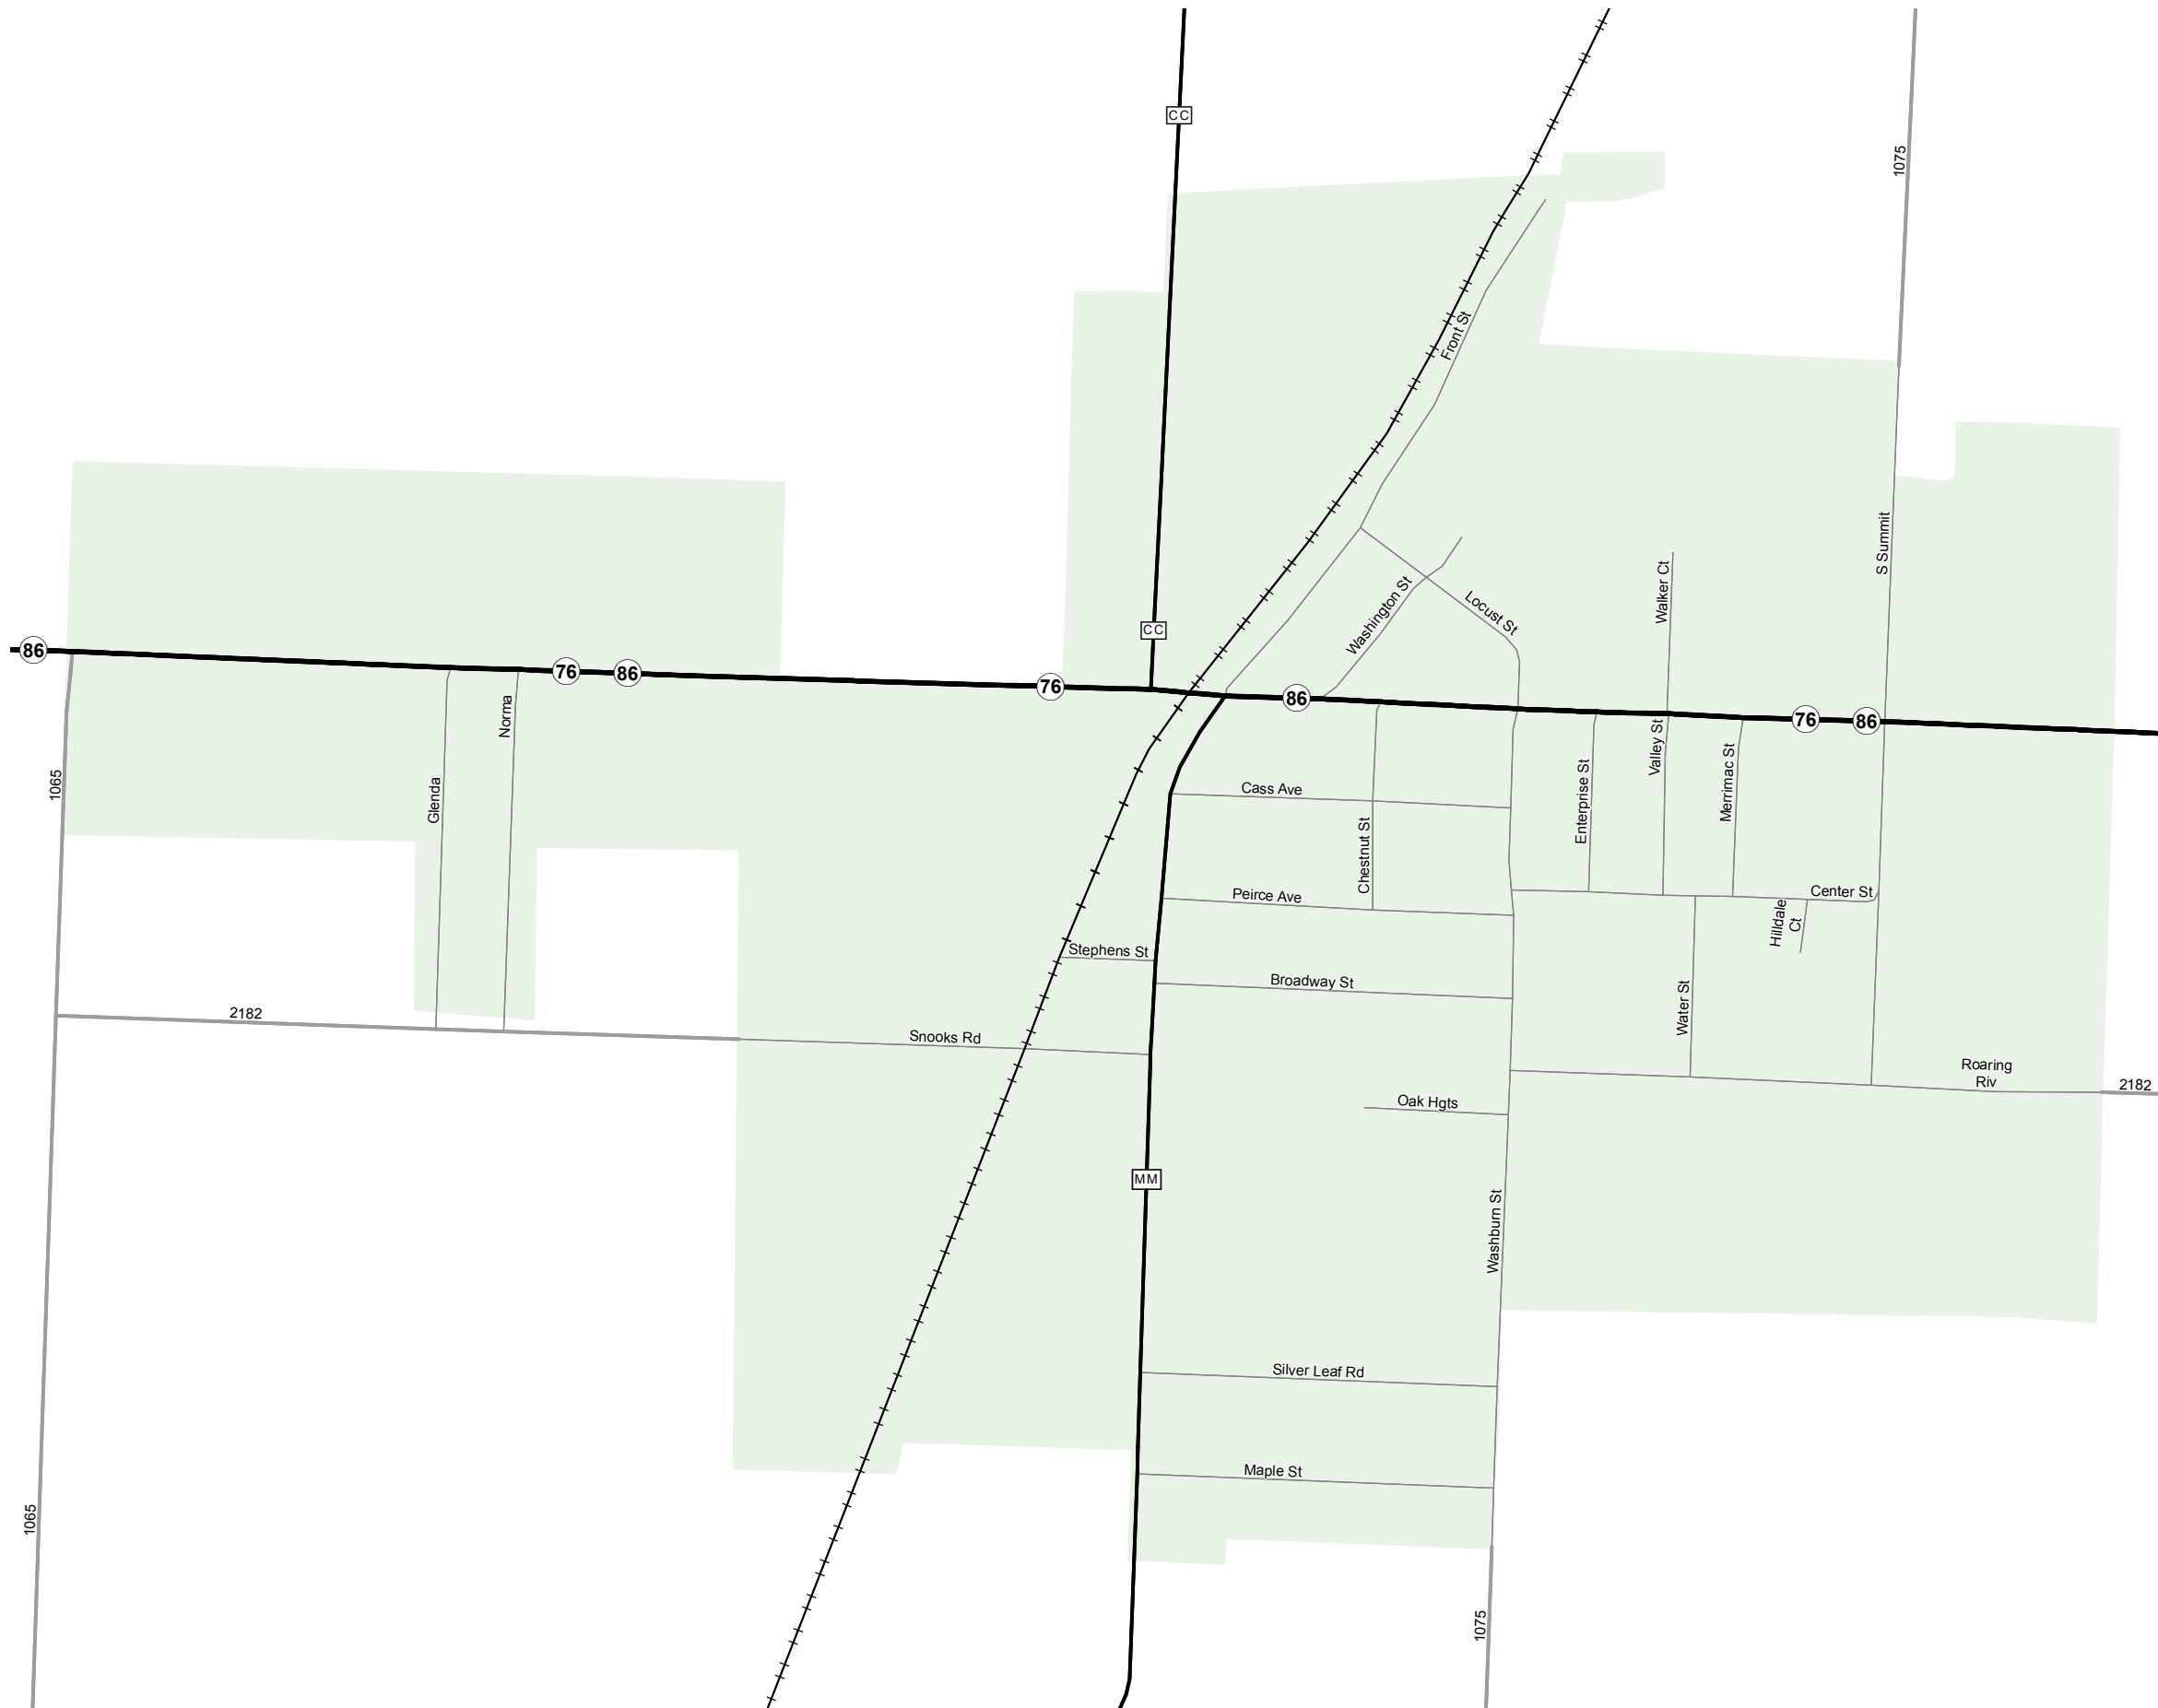

EXETER

BARRY COUNTY

MISSOURI

SOUTHWEST DISTRICT

2015

Legend

- Interstate
- Interstate Loop
- US Route
- Business Route
- Missouri Route
- Letter Route
- County Road
- Railroad
- City Street
- Other Routes
- River or Stream
- Lake or Large River
- City Limits
- County Boundary
- Surrounding City Limits