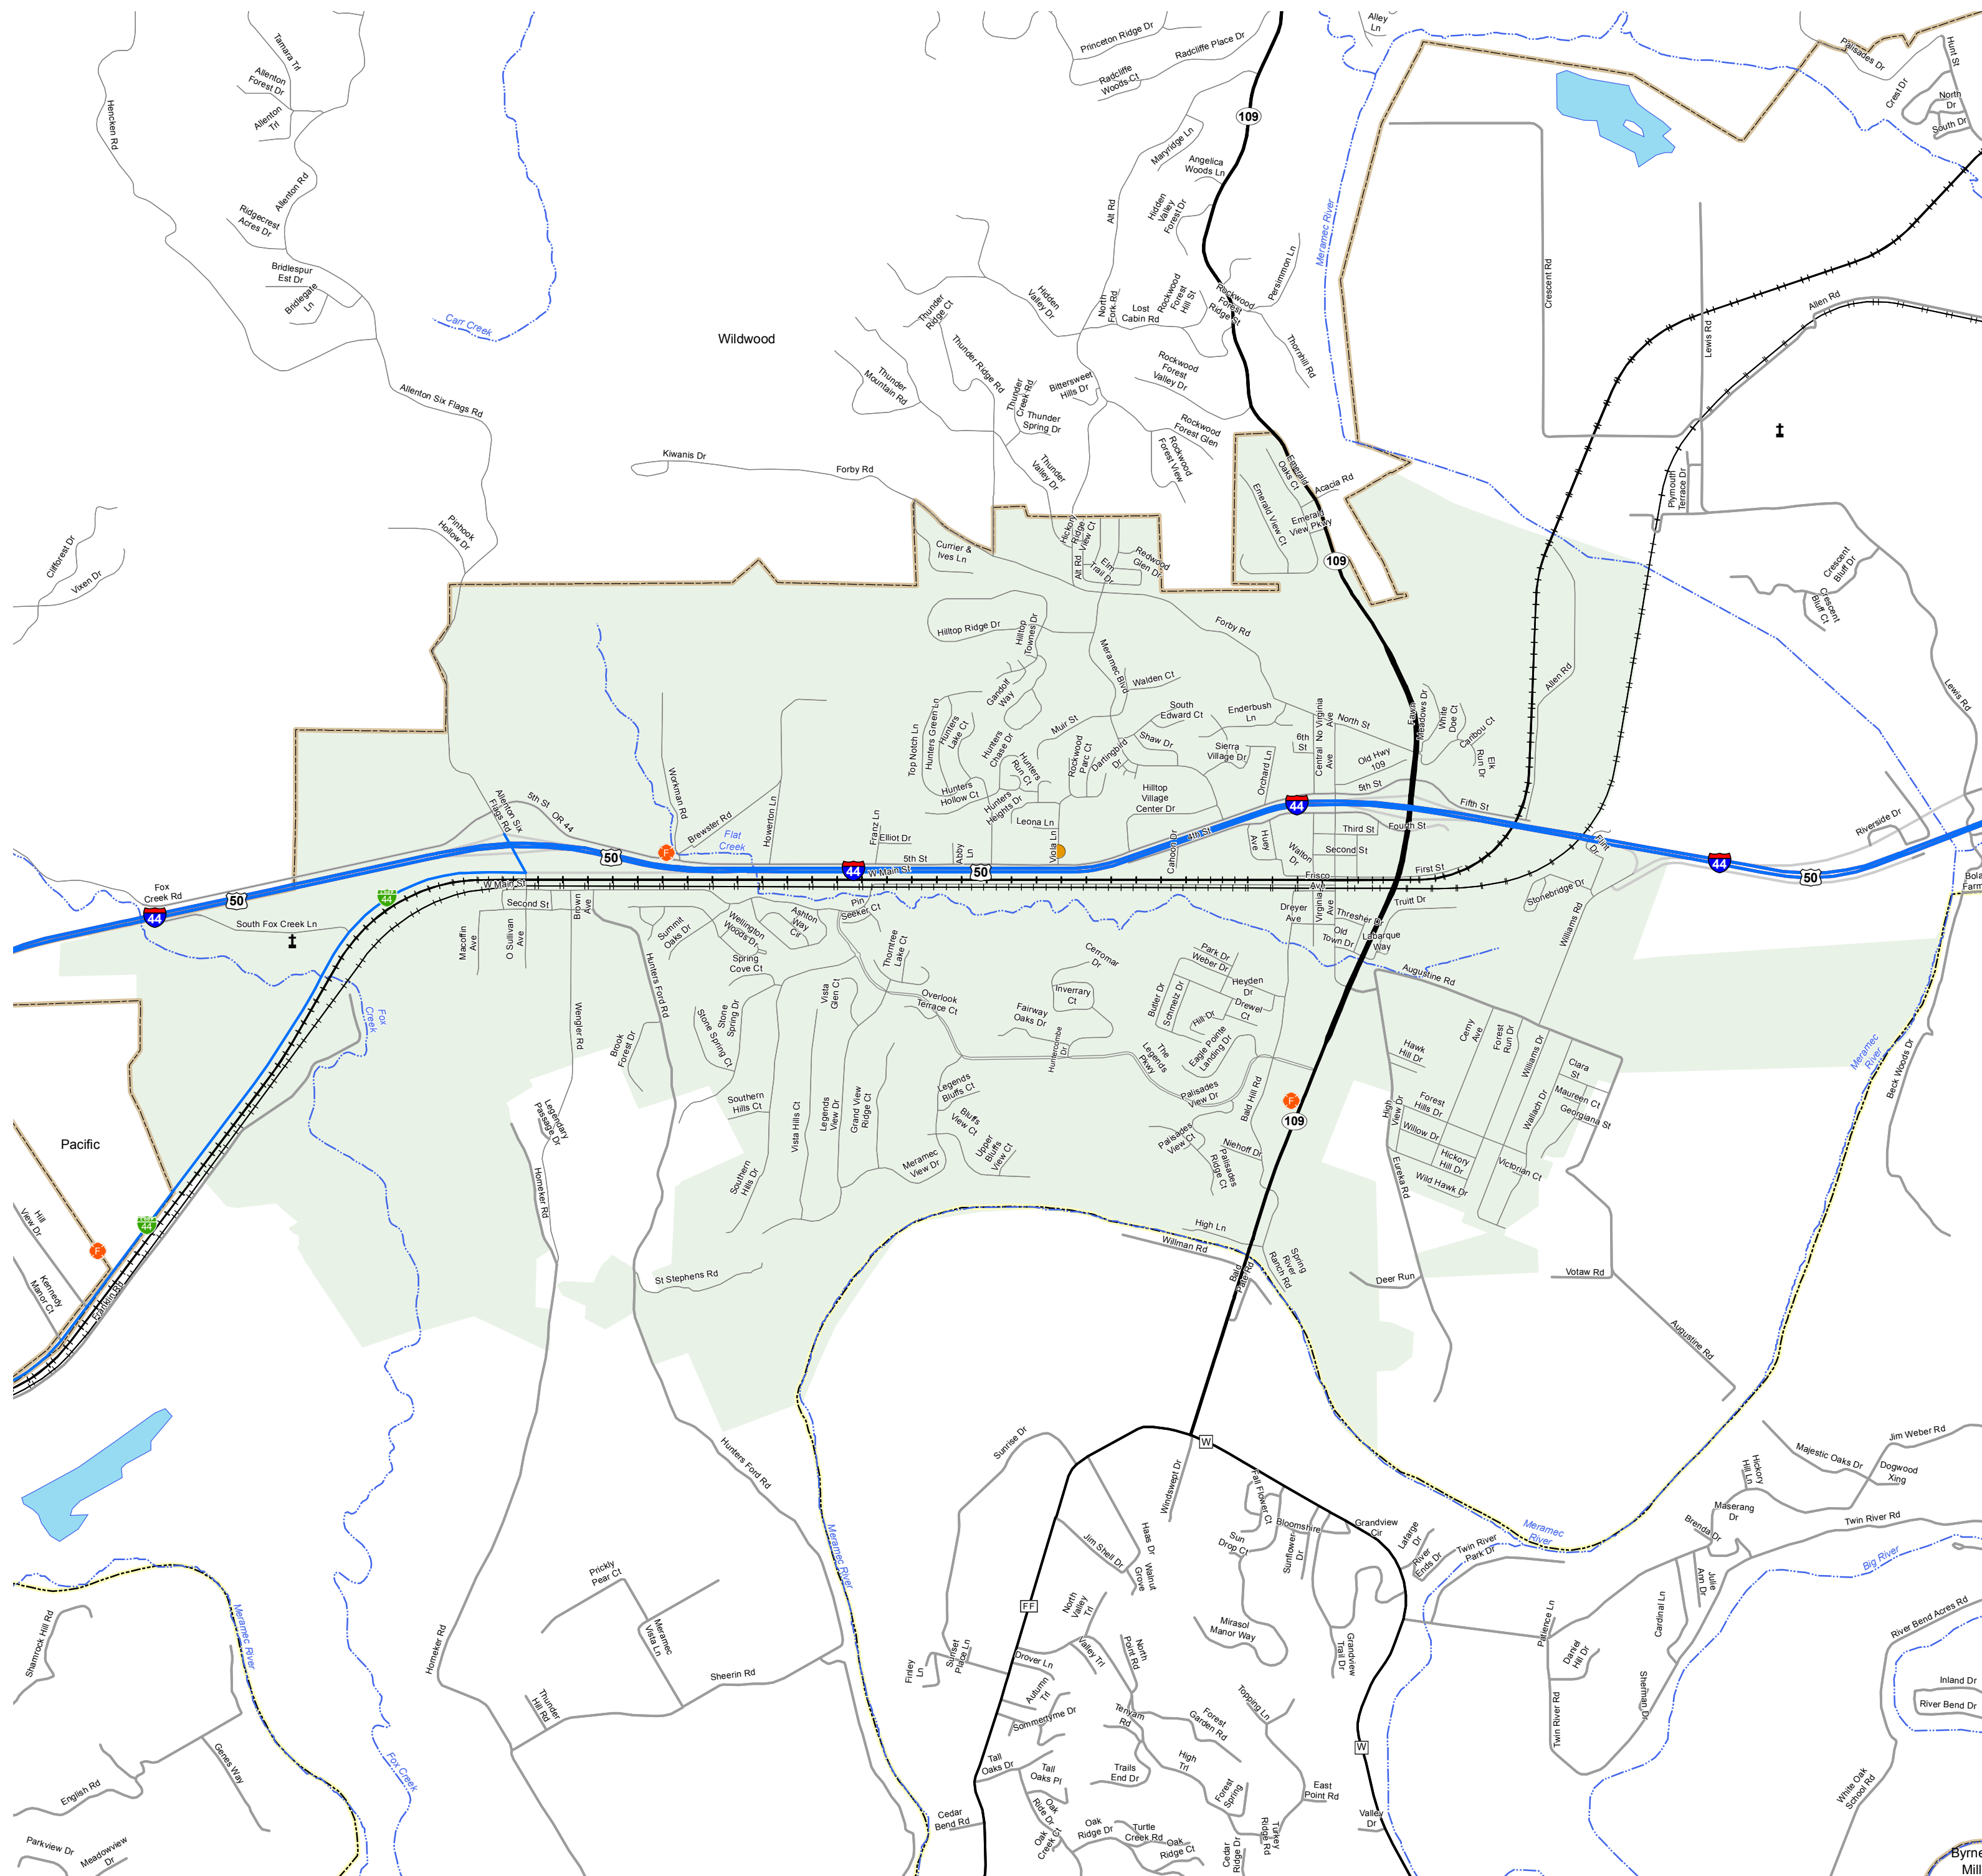

EUREKA

ST. LOUIS COUNTY
MISSOURI
ST. LOUIS DISTRICT
2015

- Legend**
- Interstate
 - Interstate Loop
 - US Route
 - Business Route
 - Missouri Route
 - Letter Route
 - County Road
 - Railroad
 - City Street
 - Other Routes
 - River or Stream
 - Lake or Large River
 - City Limits
 - County Boundary
 - Surrounding City Limits
 - Fire Department
 - Law Enforcement
 - MSHP Office
 - County Courthouse
 - Hospital
 - MoDOT Office
 - MoDot Maintenance Building
 - Cemeteries
 - Airport
 - Amtrak Stations