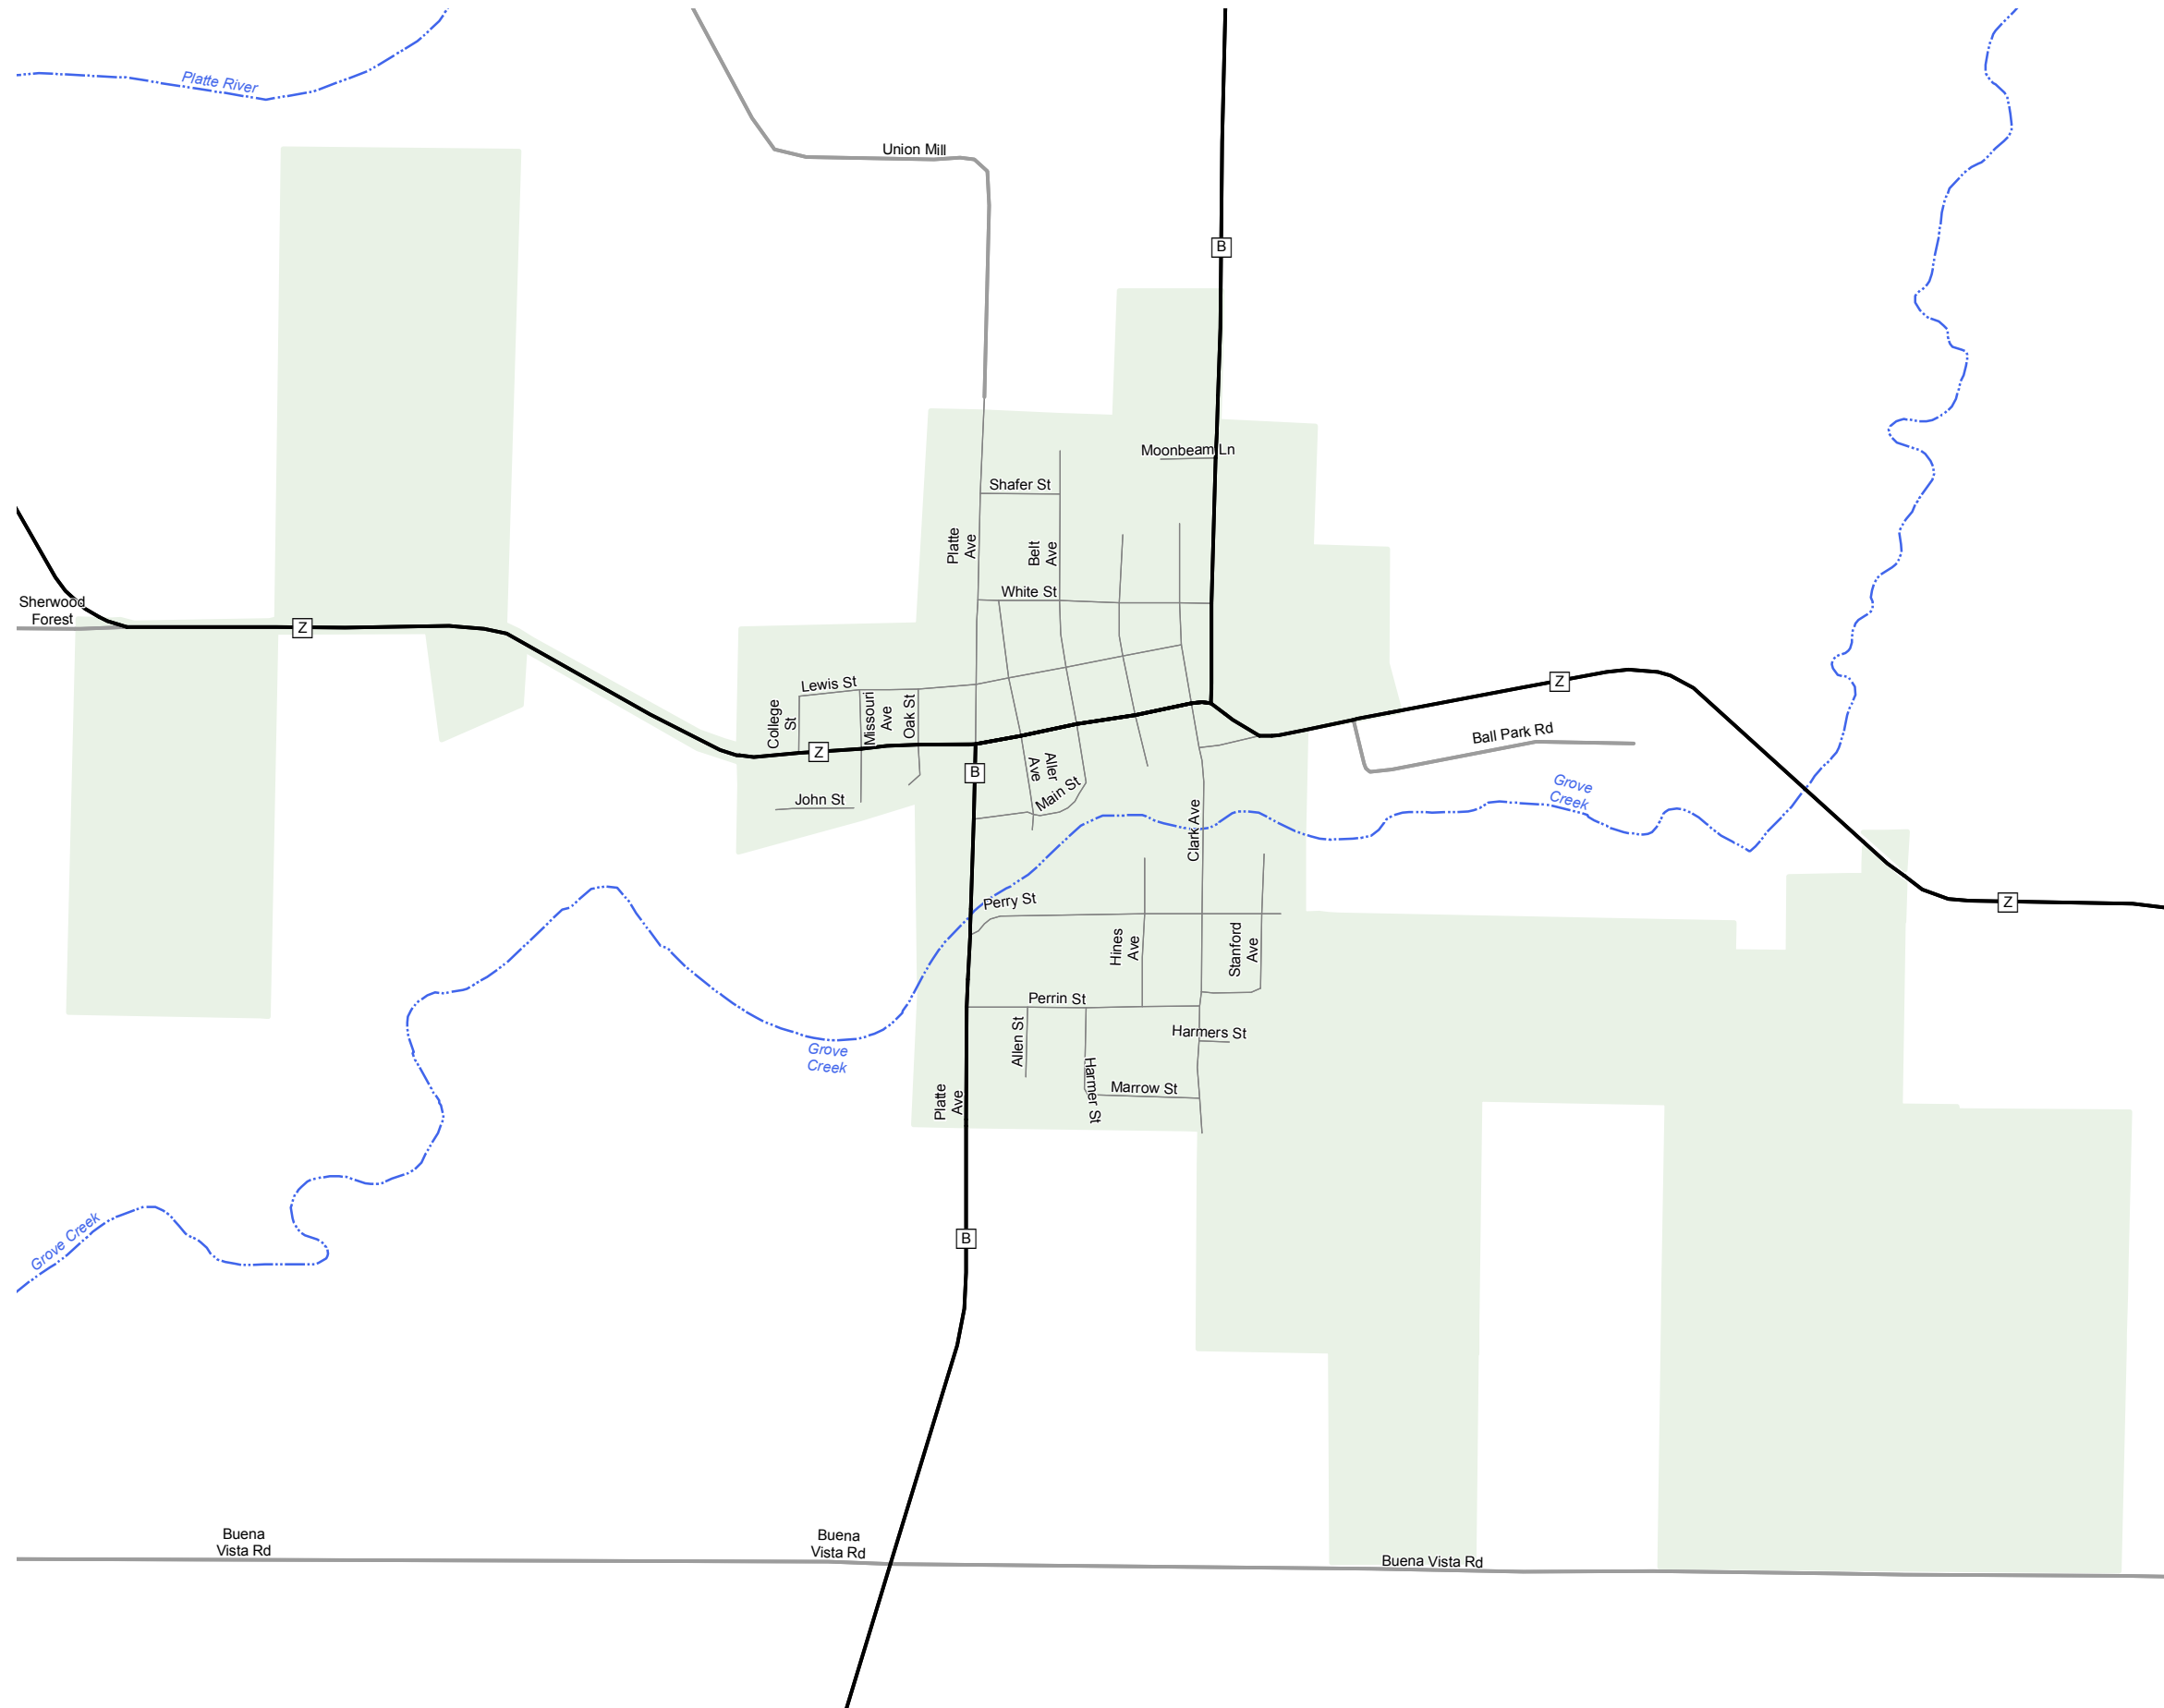

# EDGERTON

PLATTE COUNTY

MISSOURI

KANSAS CITY DISTRICT

2015

### Legend

- Interstate
- Interstate Loop
- US Route
- Business Route
- Missouri Route
- Letter Route
- County Road
- Railroad
- City Street
- Other Routes
- River or Stream
- Lake or Large River
- City Limits
- County Boundary
- Surrounding City Limits