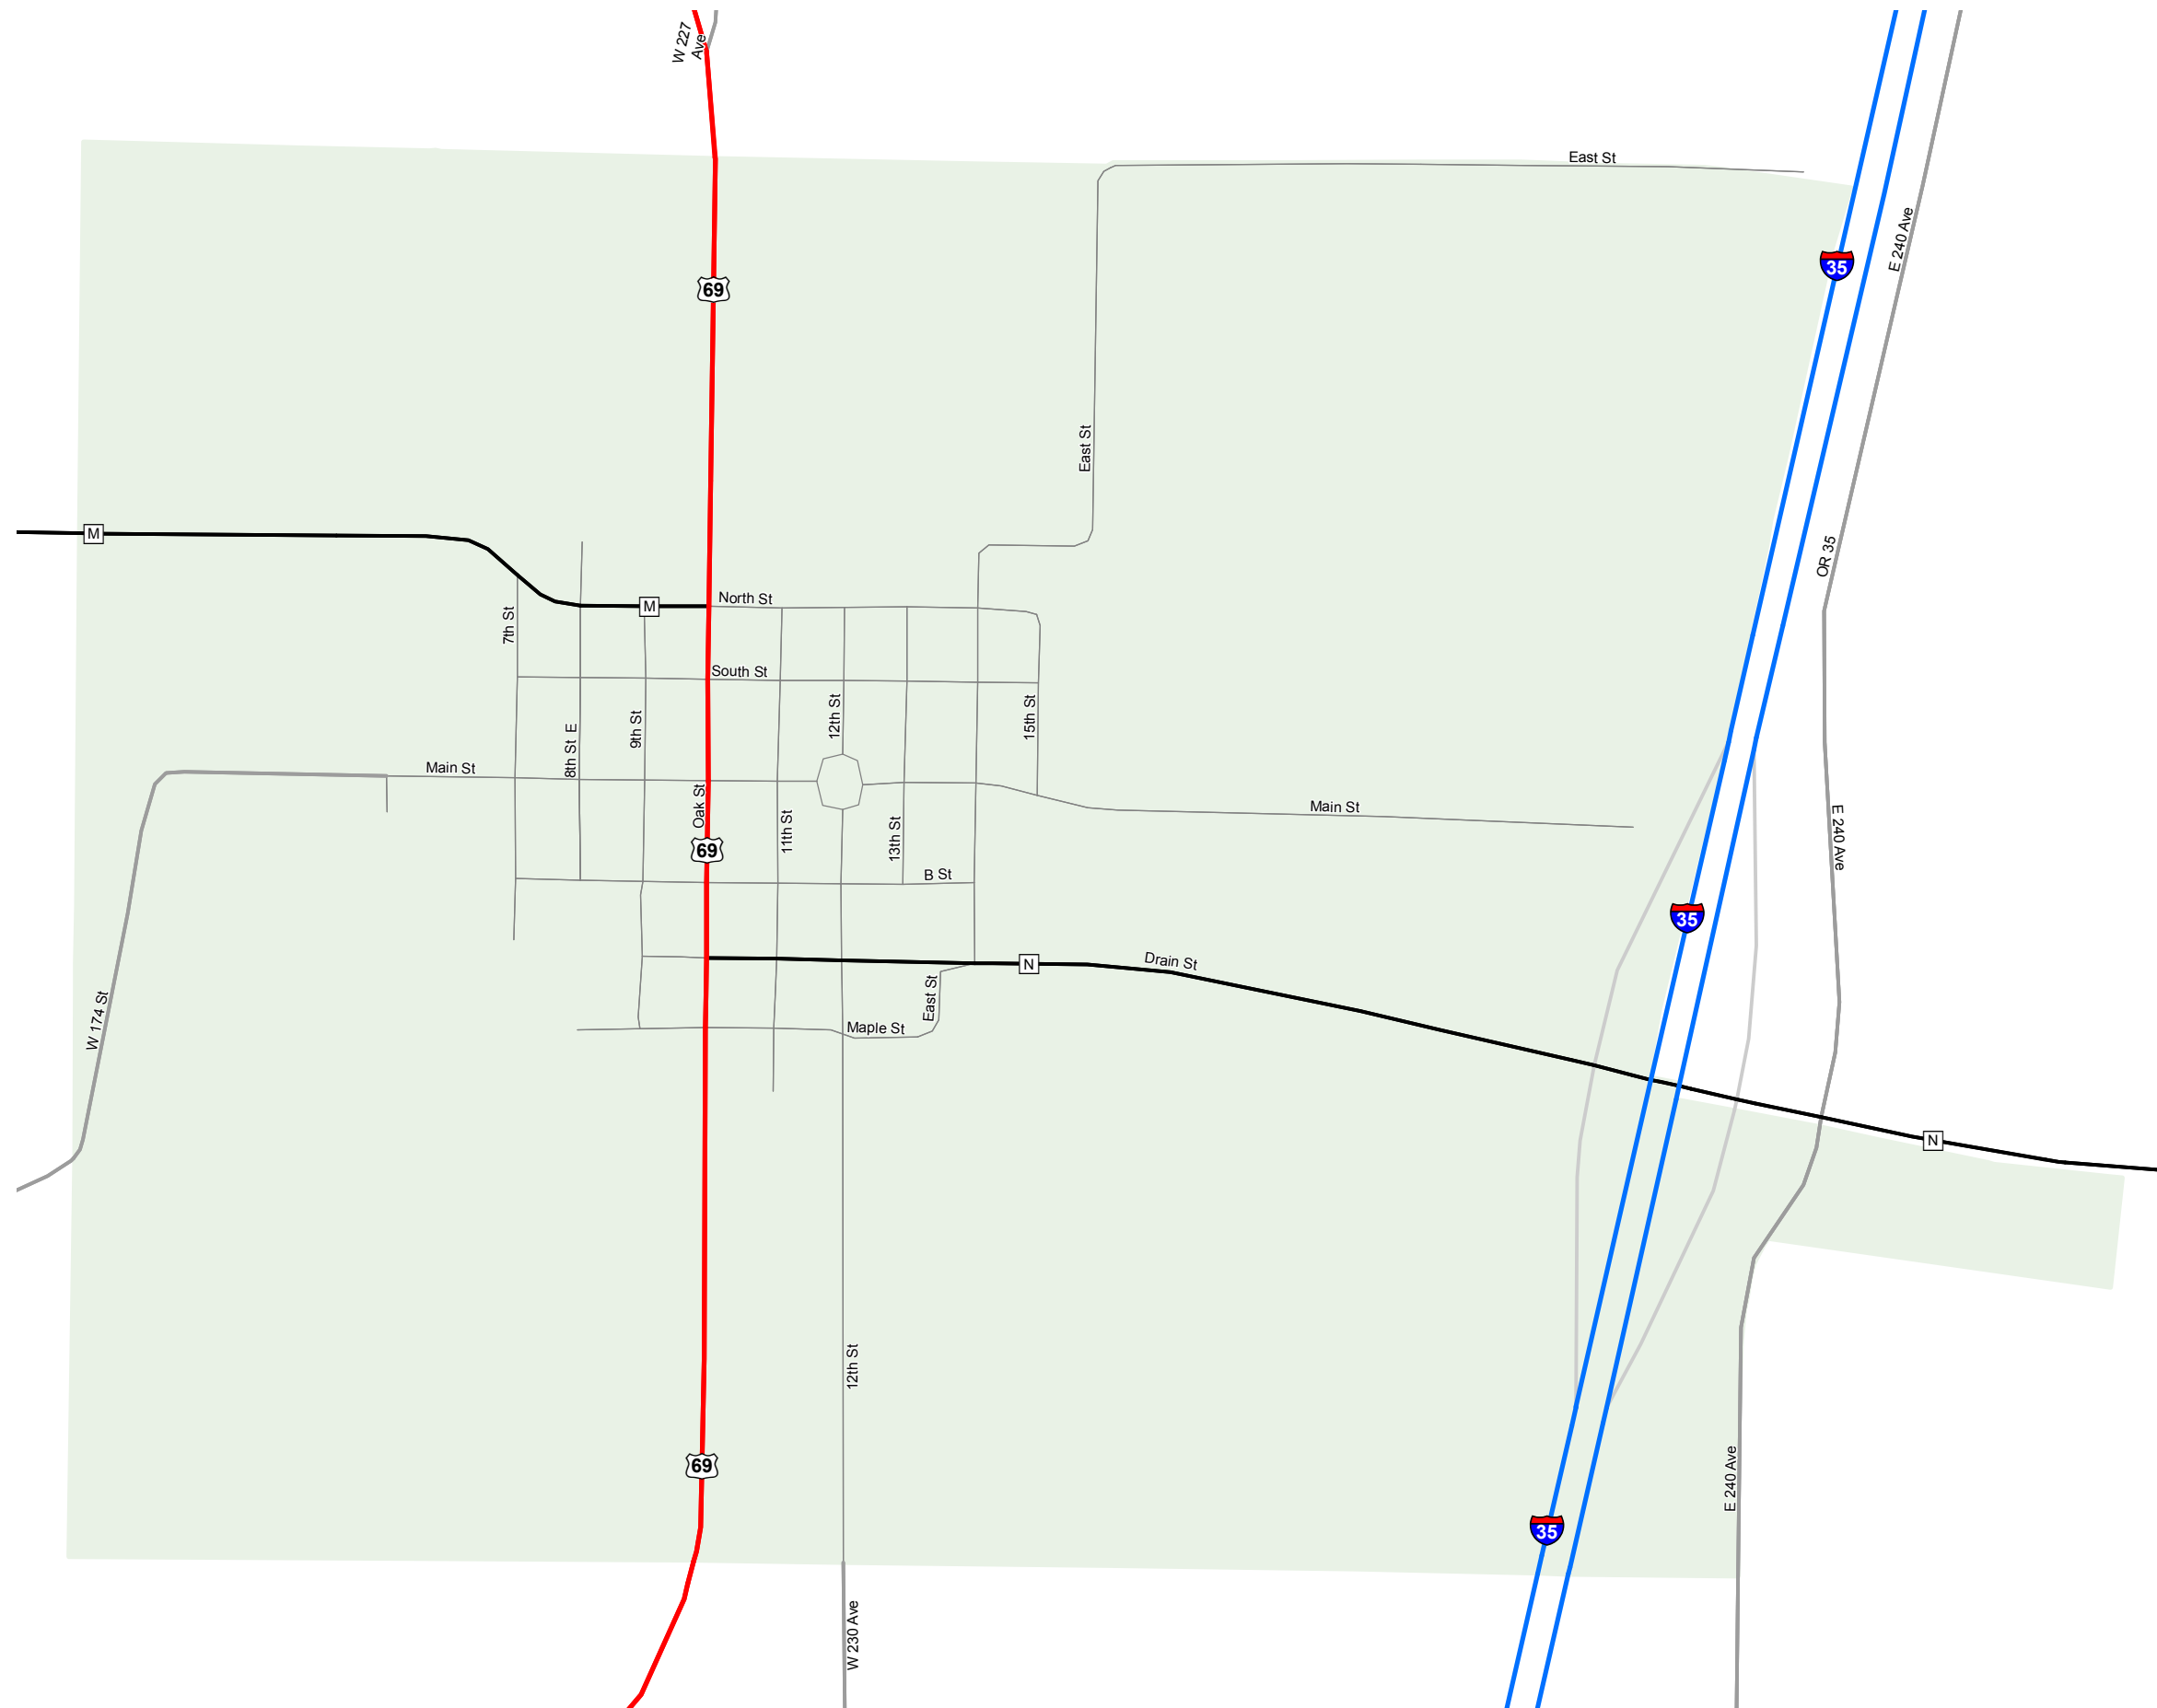

EAGLEVILLE

HARRISON COUNTY

MISSOURI

NORTHWEST DISTRICT

2015

Legend

- Interstate
- Interstate Loop
- US Route
- Business Route
- Missouri Route
- Letter Route
- County Road
- Railroad
- City Street
- Other Routes
- River or Stream
- Lake or Large River
- City Limits
- County Boundary
- Surrounding City Limits

MISSOURI DEPARTMENT OF TRANSPORTATION
TRANSPORTATION PLANNING
1-888-ASK-MODOT
WWW.MODOT.ORG
JANUARY, 2015

0 112.5225 450 675 900 Feet