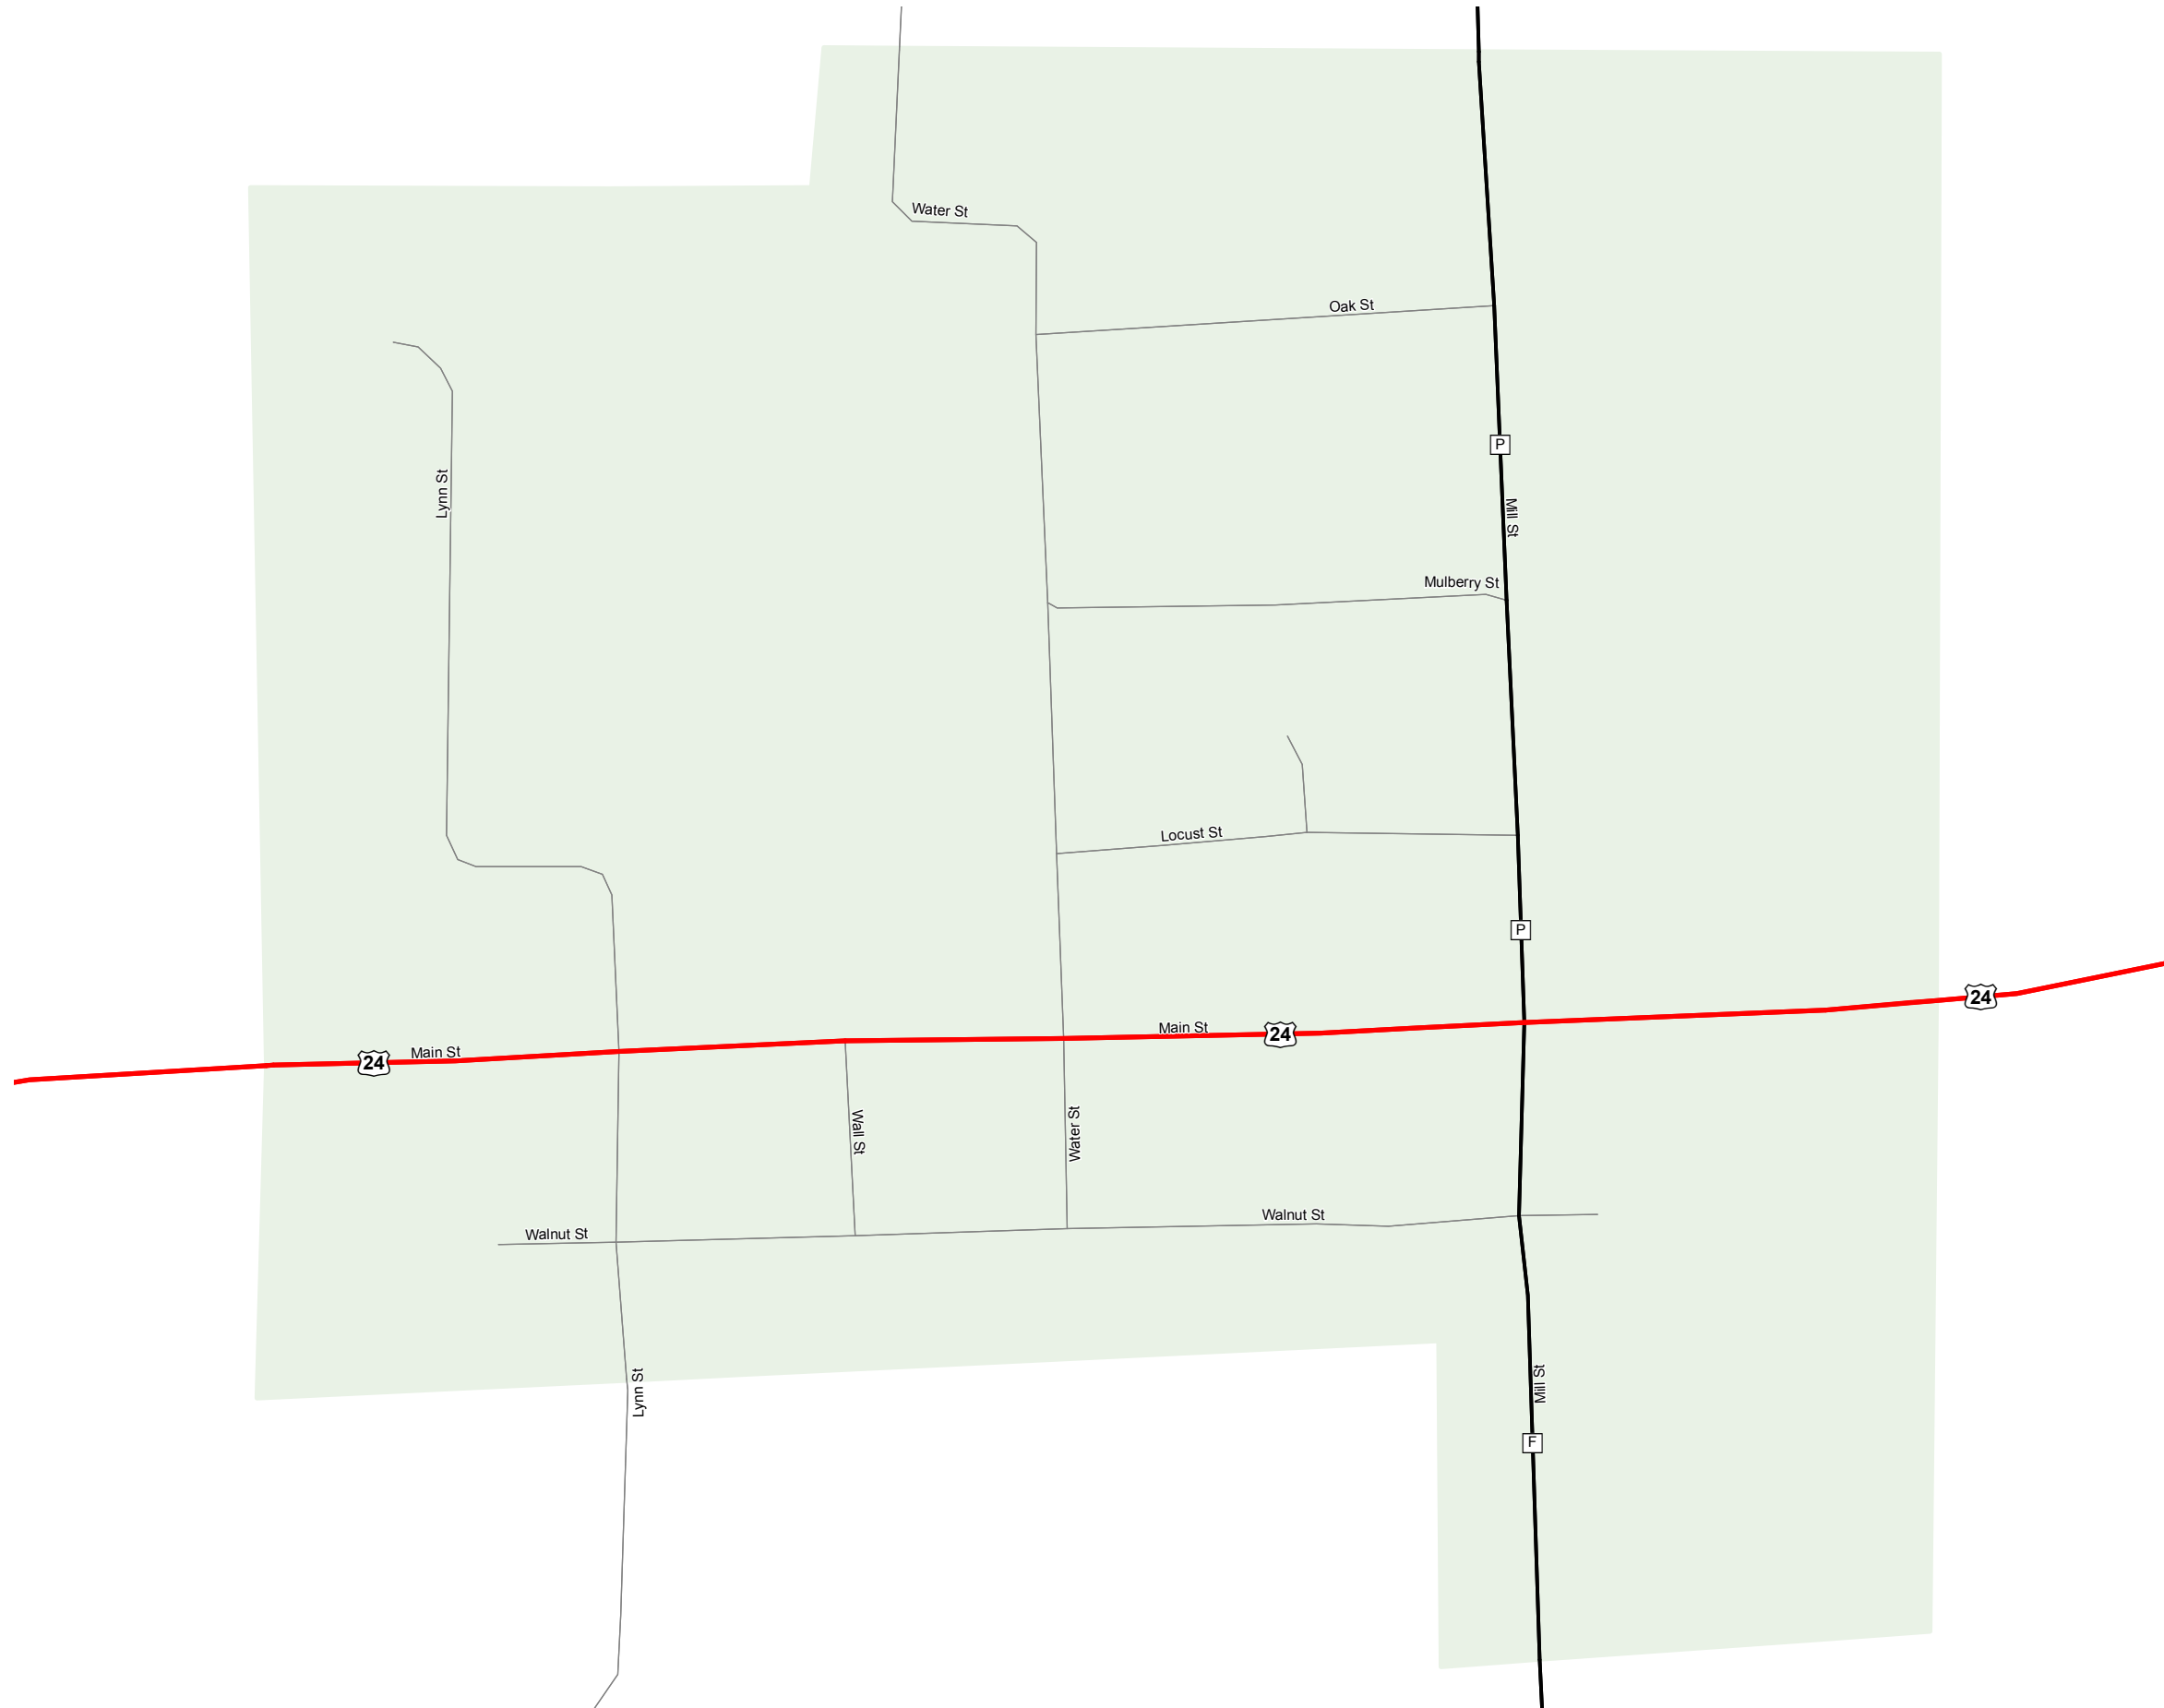

DOVER

LAFAYETTE COUNTY

MISSOURI

KANSAS CITY DISTRICT

2015

Legend

- Interstate
- Interstate Loop
- US Route
- Business Route
- Missouri Route
- Letter Route
- County Road
- Railroad
- City Street
- Other Routes
- River or Stream
- Lake or Large River
- City Limits
- County Boundary
- Surrounding City Limits