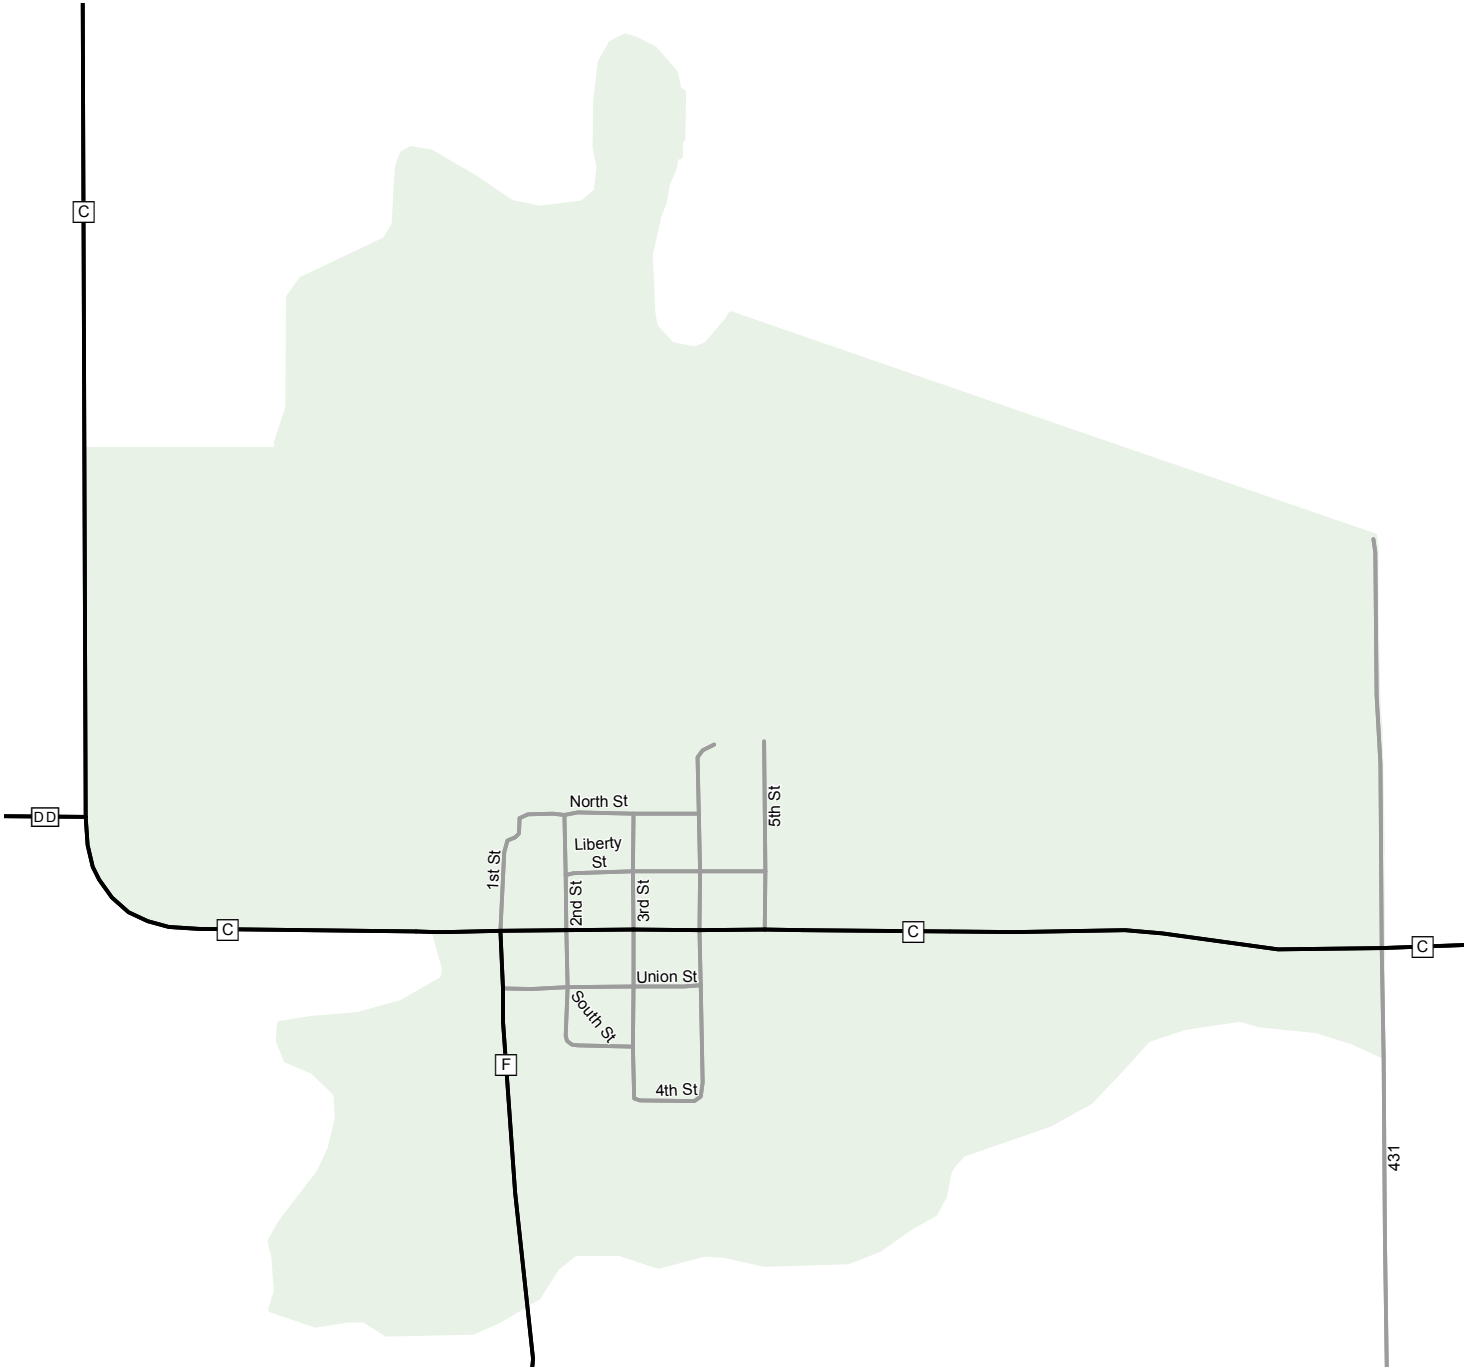

# DAWN

LIVINGSTON COUNTY

MISSOURI

NORTHWEST DISTRICT

2015

### Legend

- Interstate
- Interstate Loop
- US Route
- Business Route
- Missouri Route
- Letter Route
- County Road
- Railroad
- City Street
- Other Routes
- River or Stream
- Lake or Large River
- City Limits
- County Boundary
- Surrounding City Limits