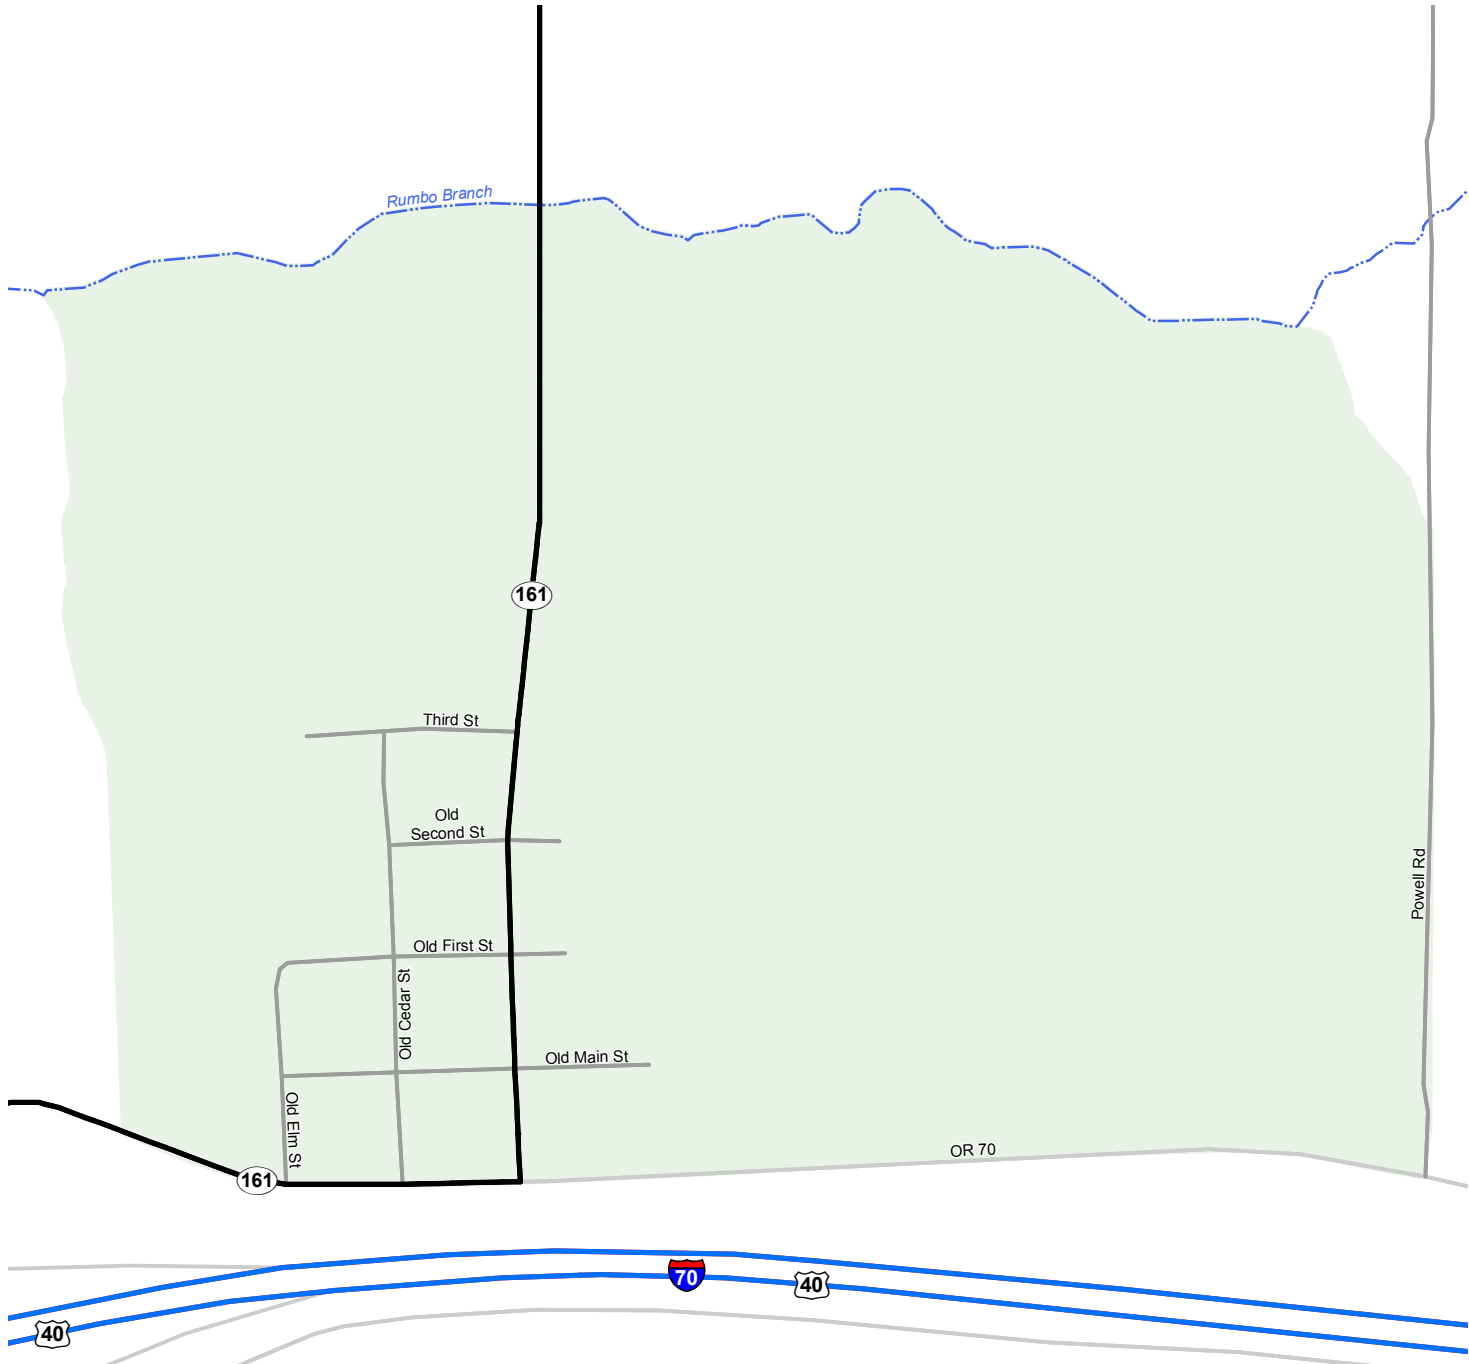

DANVILLE

MONTGOMERY COUNTY

MISSOURI

NORTHEAST DISTRICT

2015

Legend

- Interstate
- Interstate Loop
- US Route
- Business Route
- Missouri Route
- Letter Route
- County Road
- Railroad
- City Street
- Other Routes
- River or Stream
- Lake or Large River
- City Limits
- County Boundary
- Surrounding City Limits