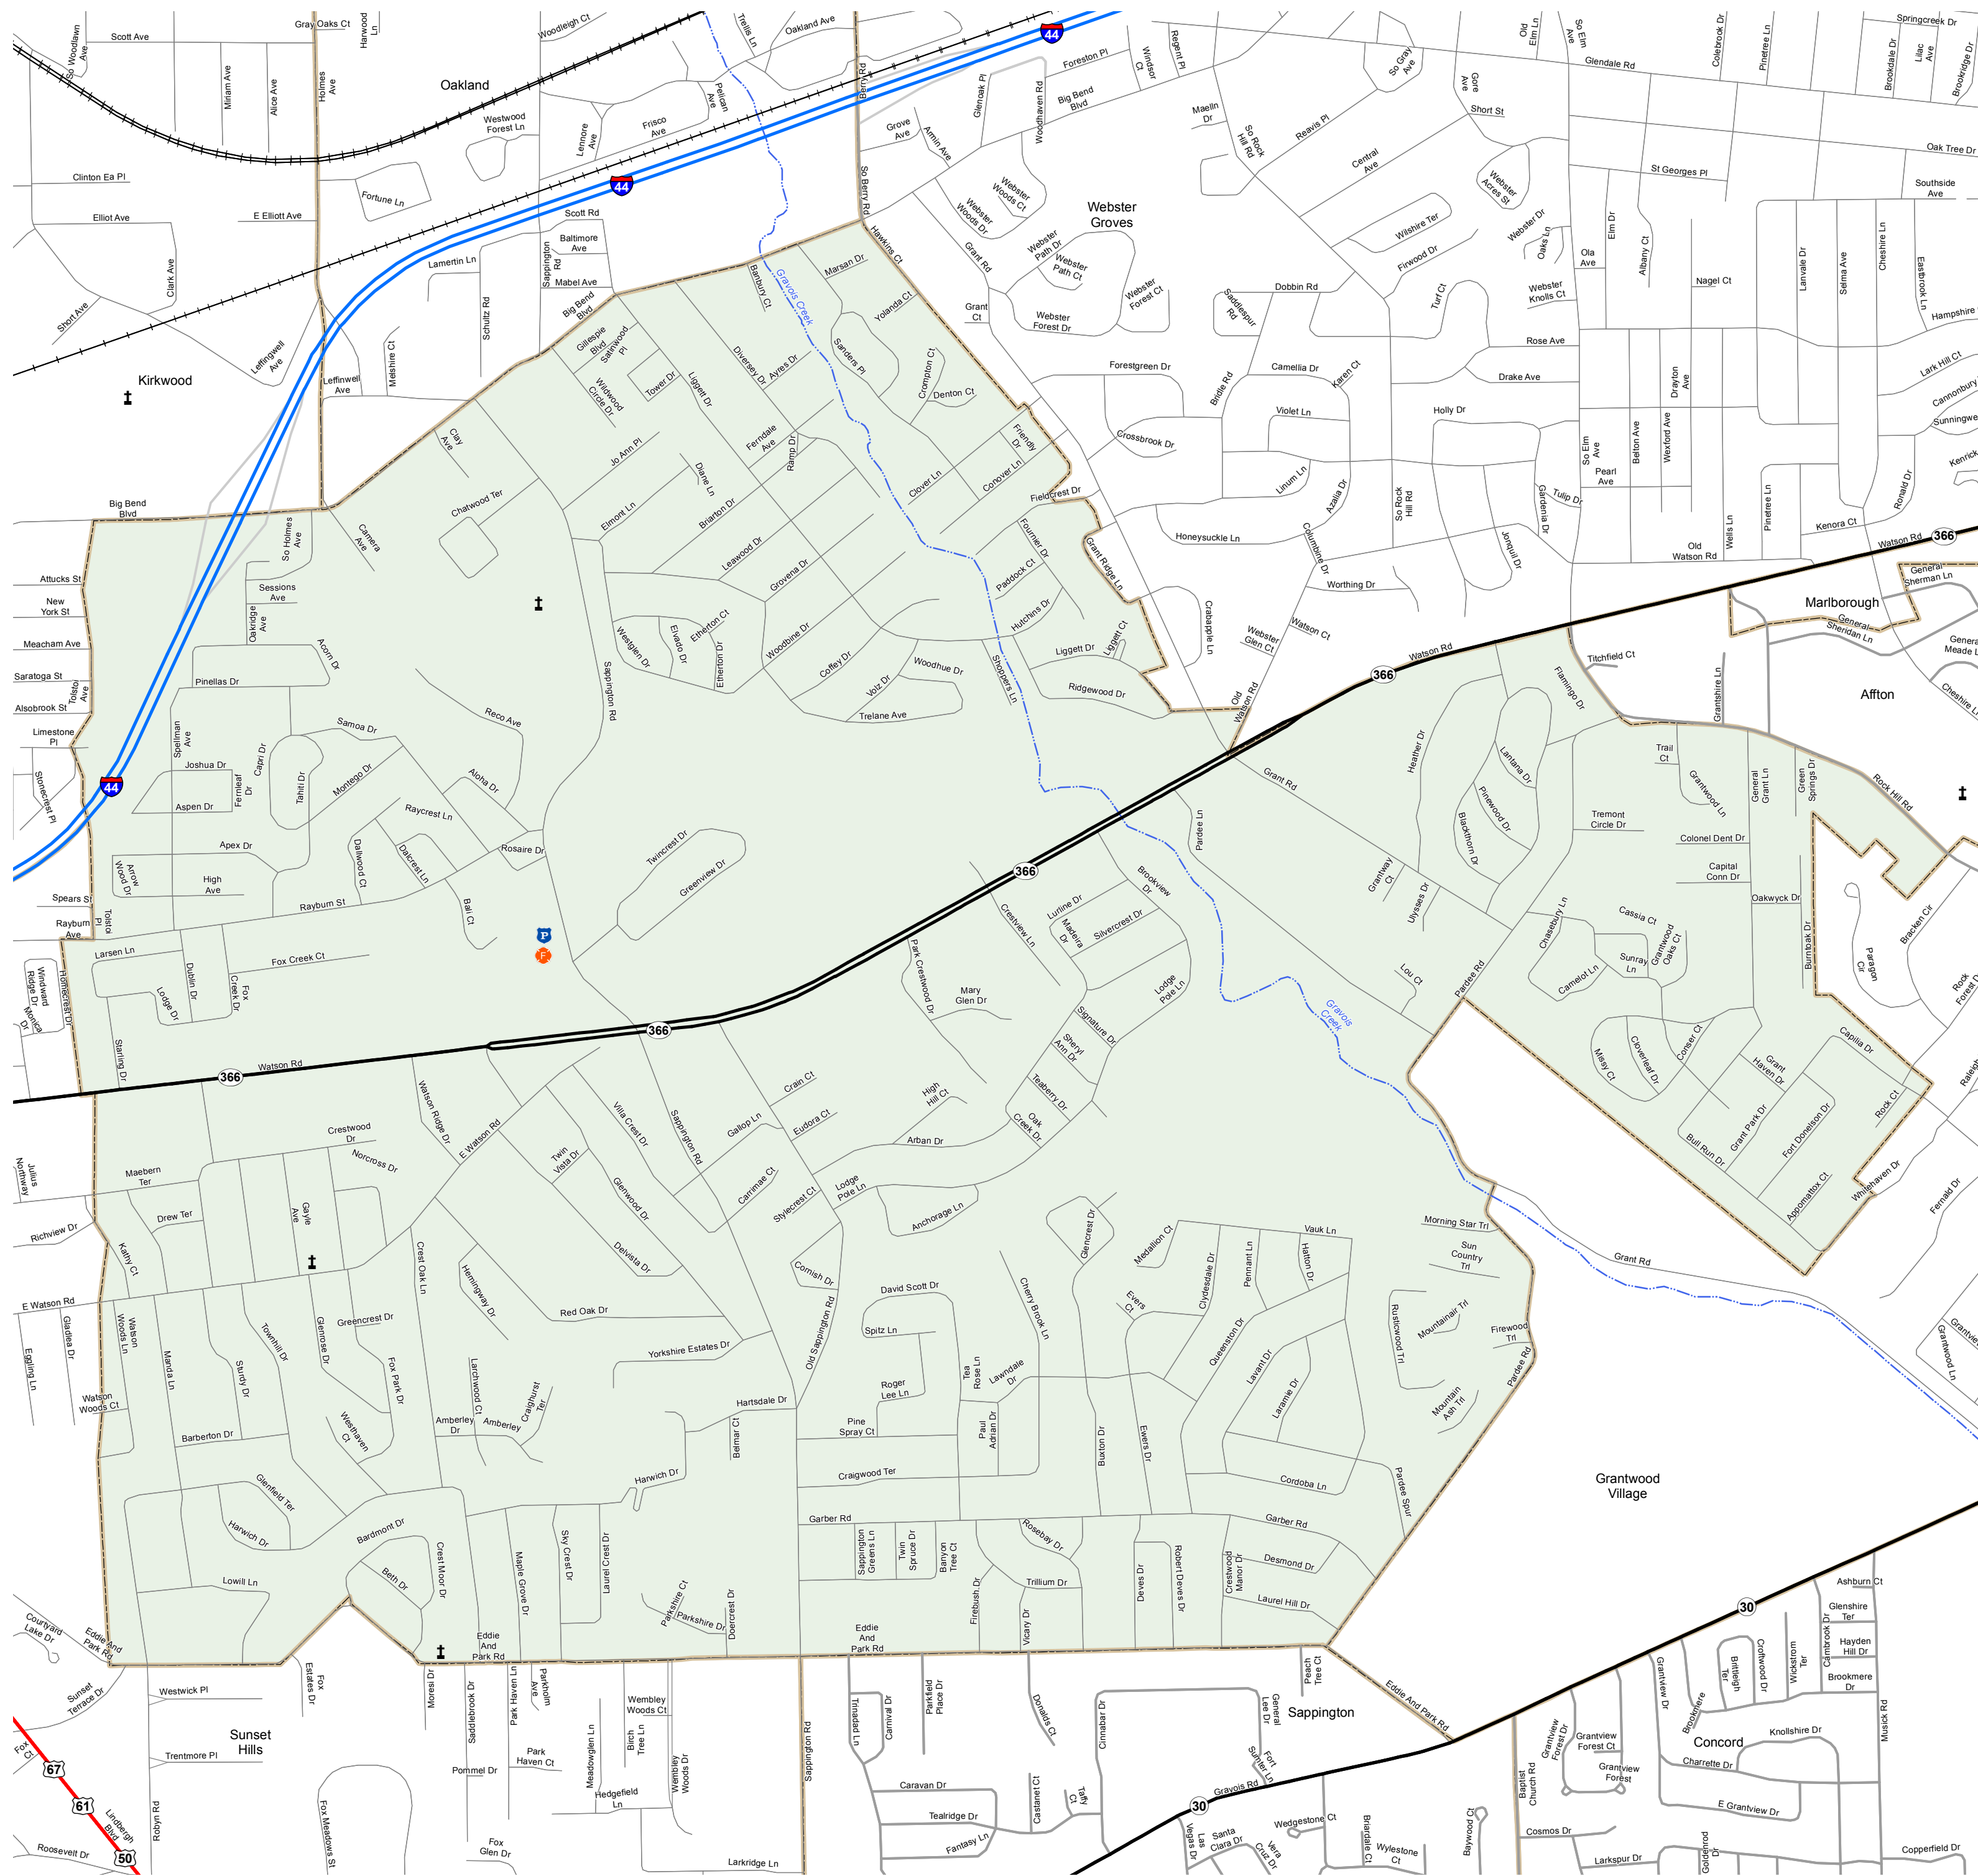

CRESTWOOD

ST. LOUIS COUNTY

MISSOURI

ST. LOUIS DISTRICT

2015

Legend

- Interstate
- Interstate Loop
- US Route
- Business Route
- Missouri Route
- Letter Route
- County Road
- Railroad
- City Street
- Other Routes
- River or Stream
- Lake or Large River
- City Limits
- County Boundary
- Surrounding City Limits
- Fire Department
- Law Enforcement
- MSPH Office
- County Courthouse
- Hospital
- MoDOT Office
- MoDot Maintenance Building
- Cemeteries
- Airport
- Amtrak Stations