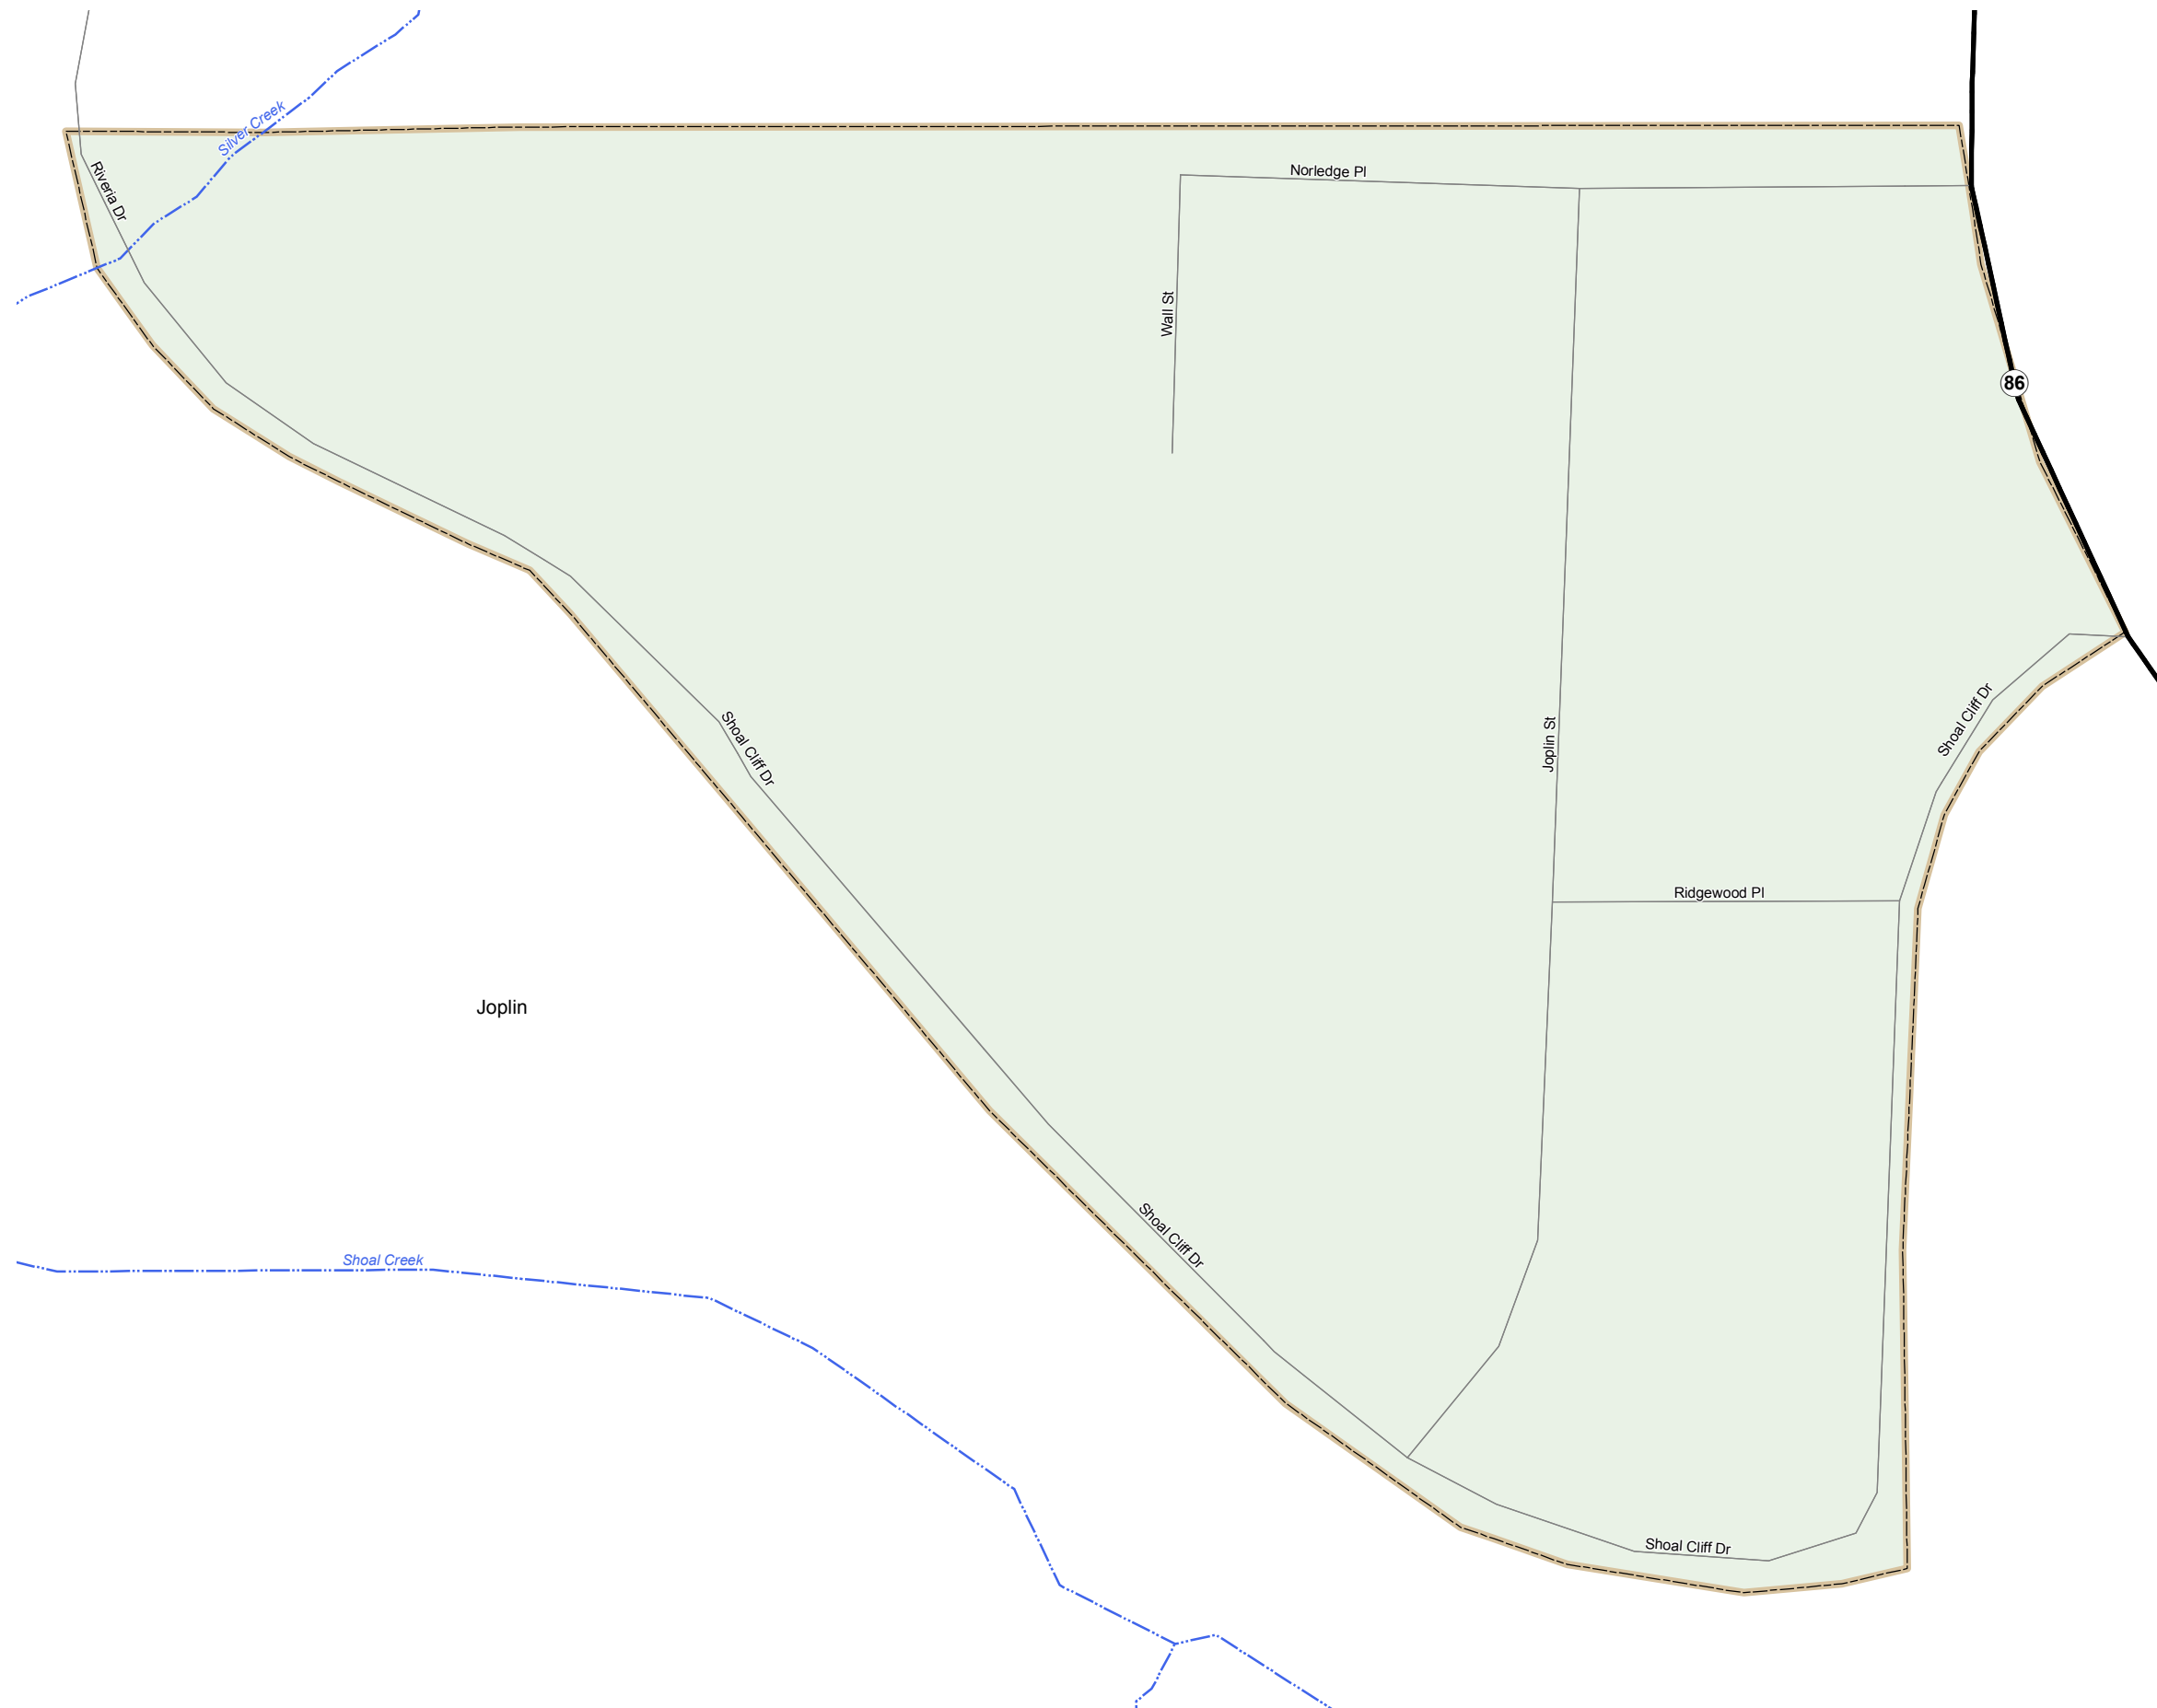

CLIFF VILLAGE

NEWTON COUNTY

MISSOURI

SOUTHWEST DISTRICT

2015

Legend

- | | |
|-------------------------|----------------------------|
| Interstate | Fire Department |
| Interstate Loop | Law Enforcement |
| US Route | MSHP Office |
| Business Route | County Courthouse |
| Missouri Route | Hospital |
| Letter Route | MoDOT Office |
| County Road | MoDot Maintenance Building |
| Railroad | Cemeteries |
| City Street | Airport |
| Other Routes | Amtrak Stations |
| River or Stream | |
| Lake or Large River | |
| City Limits | |
| County Boundary | |
| Surrounding City Limits | |