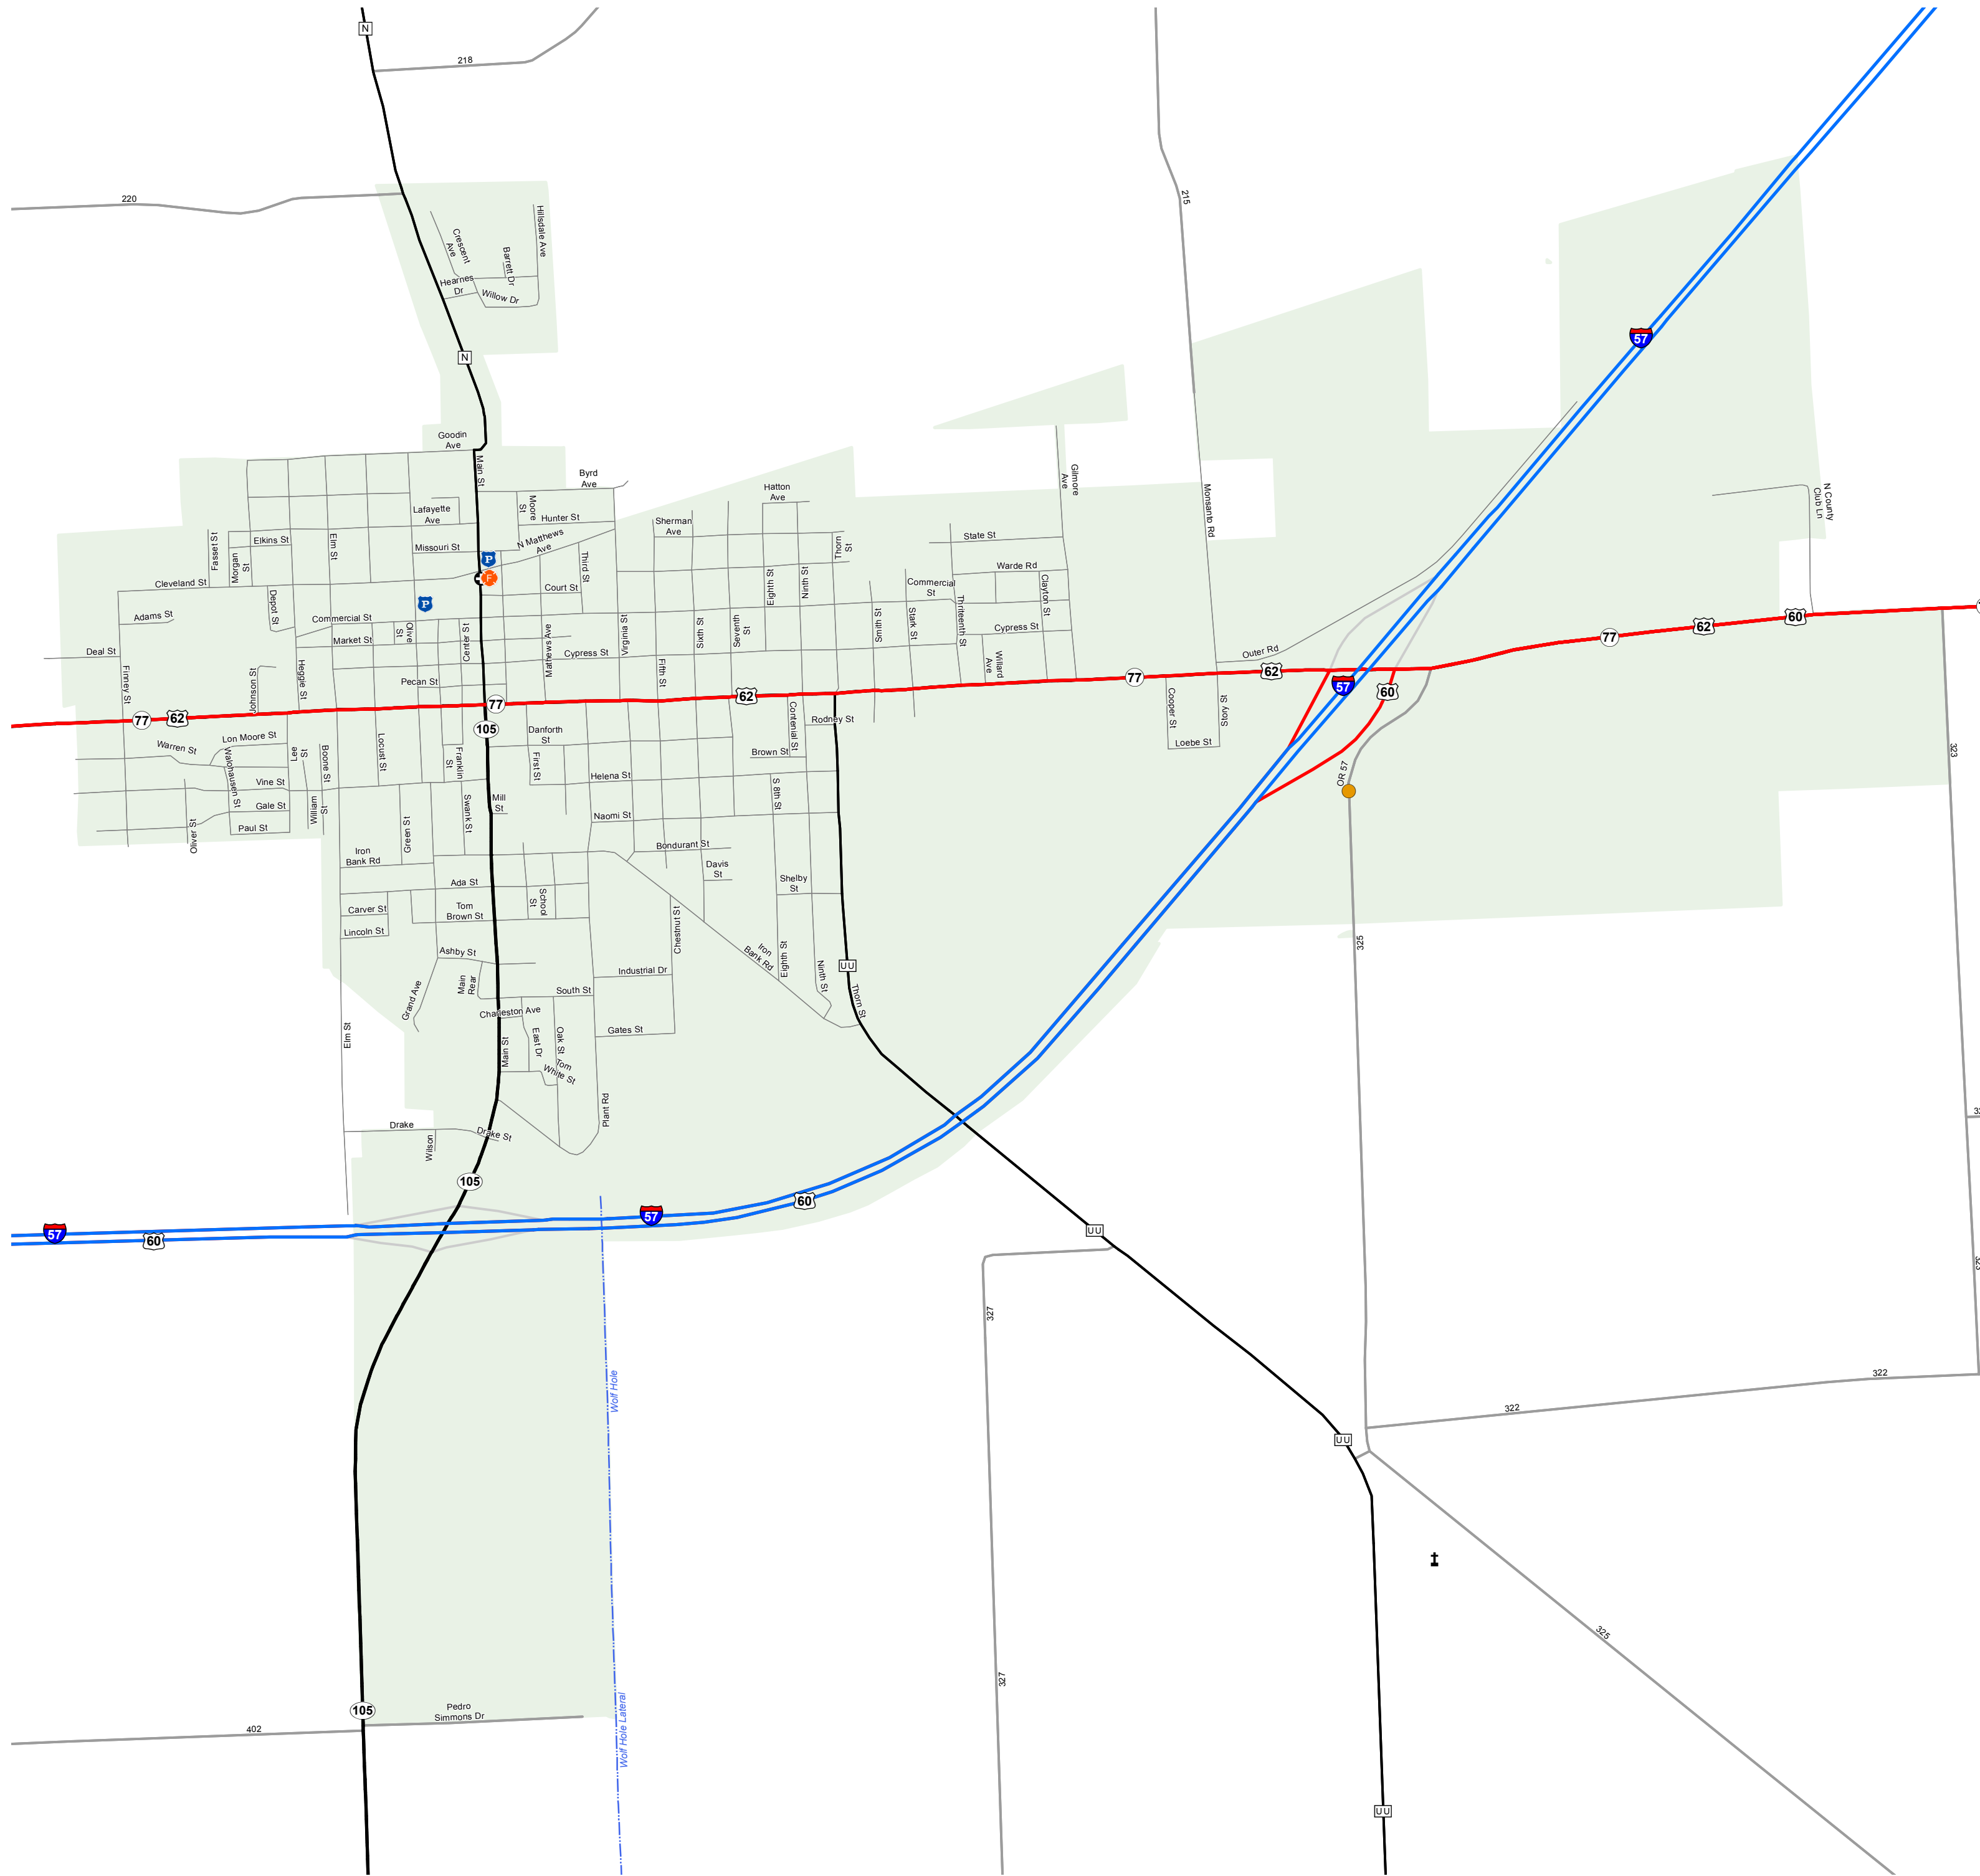

# CHARLESTON

## MISSISSIPPI COUNTY

### MISSOURI

#### SOUTHEAST DISTRICT

2015

- Legend**
- Interstate
  - Interstate Loop
  - US Route
  - Business Route
  - Missouri Route
  - Letter Route
  - County Road
  - Railroad
  - City Street
  - Other Routes
  - River or Stream
  - Lake or Large River
  - City Limits
  - County Boundary
  - Surrounding City Limits
  - Fire Department
  - Law Enforcement
  - MSHP Office
  - County Courthouse
  - Hospital
  - MoDOT Office
  - MoDot Maintenance Building
  - ⚡ Cemeteries
  - ✈ Airport
  - Amtrak Stations