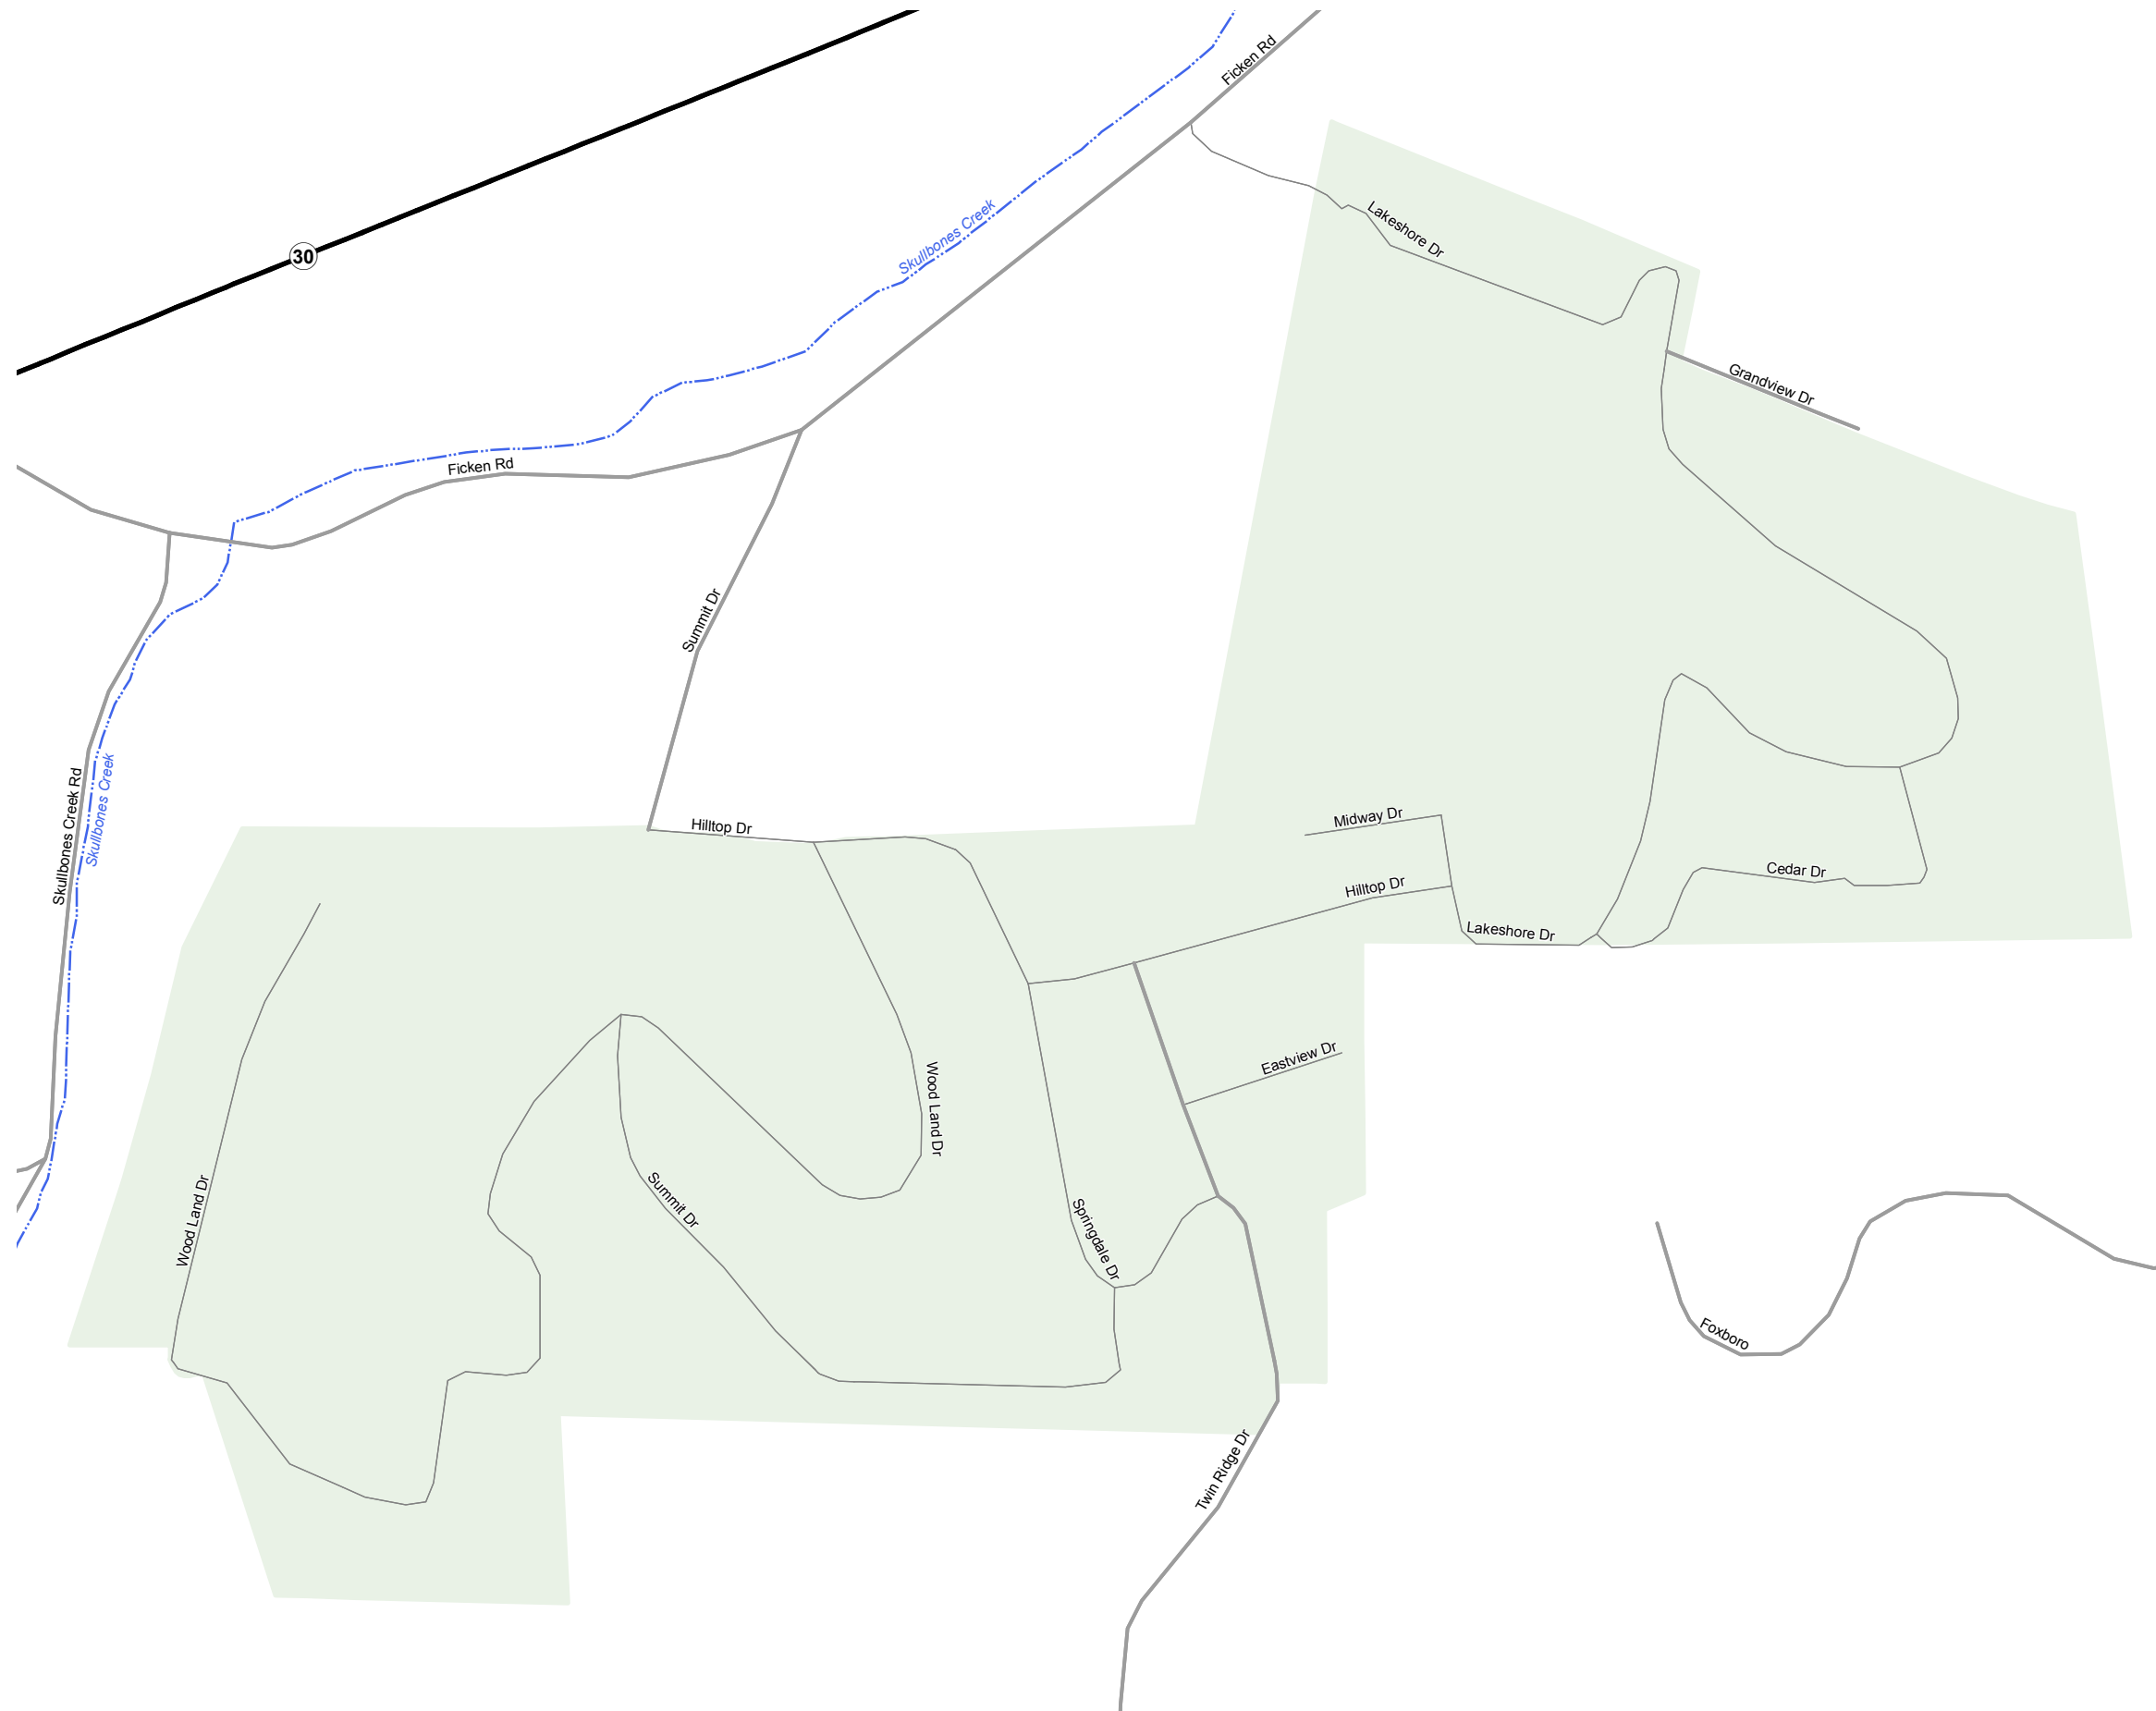

CEDAR HILL LAKES

JEFFERSON COUNTY

MISSOURI

ST. LOUIS DISTRICT

2015

Legend

- Interstate
- Interstate Loop
- US Route
- Business Route
- Missouri Route
- Letter Route
- County Road
- Railroad
- City Street
- Other Routes
- River or Stream
- Lake or Large River
- City Limits
- County Boundary
- Surrounding City Limits
- Fire Department
- Law Enforcement
- MSHP Office
- County Courthouse
- Hospital
- MoDOT Office
- MoDot Maintenance Building
- ⚡ Cemeteries
- ✈ Airport
- Amtrak Stations