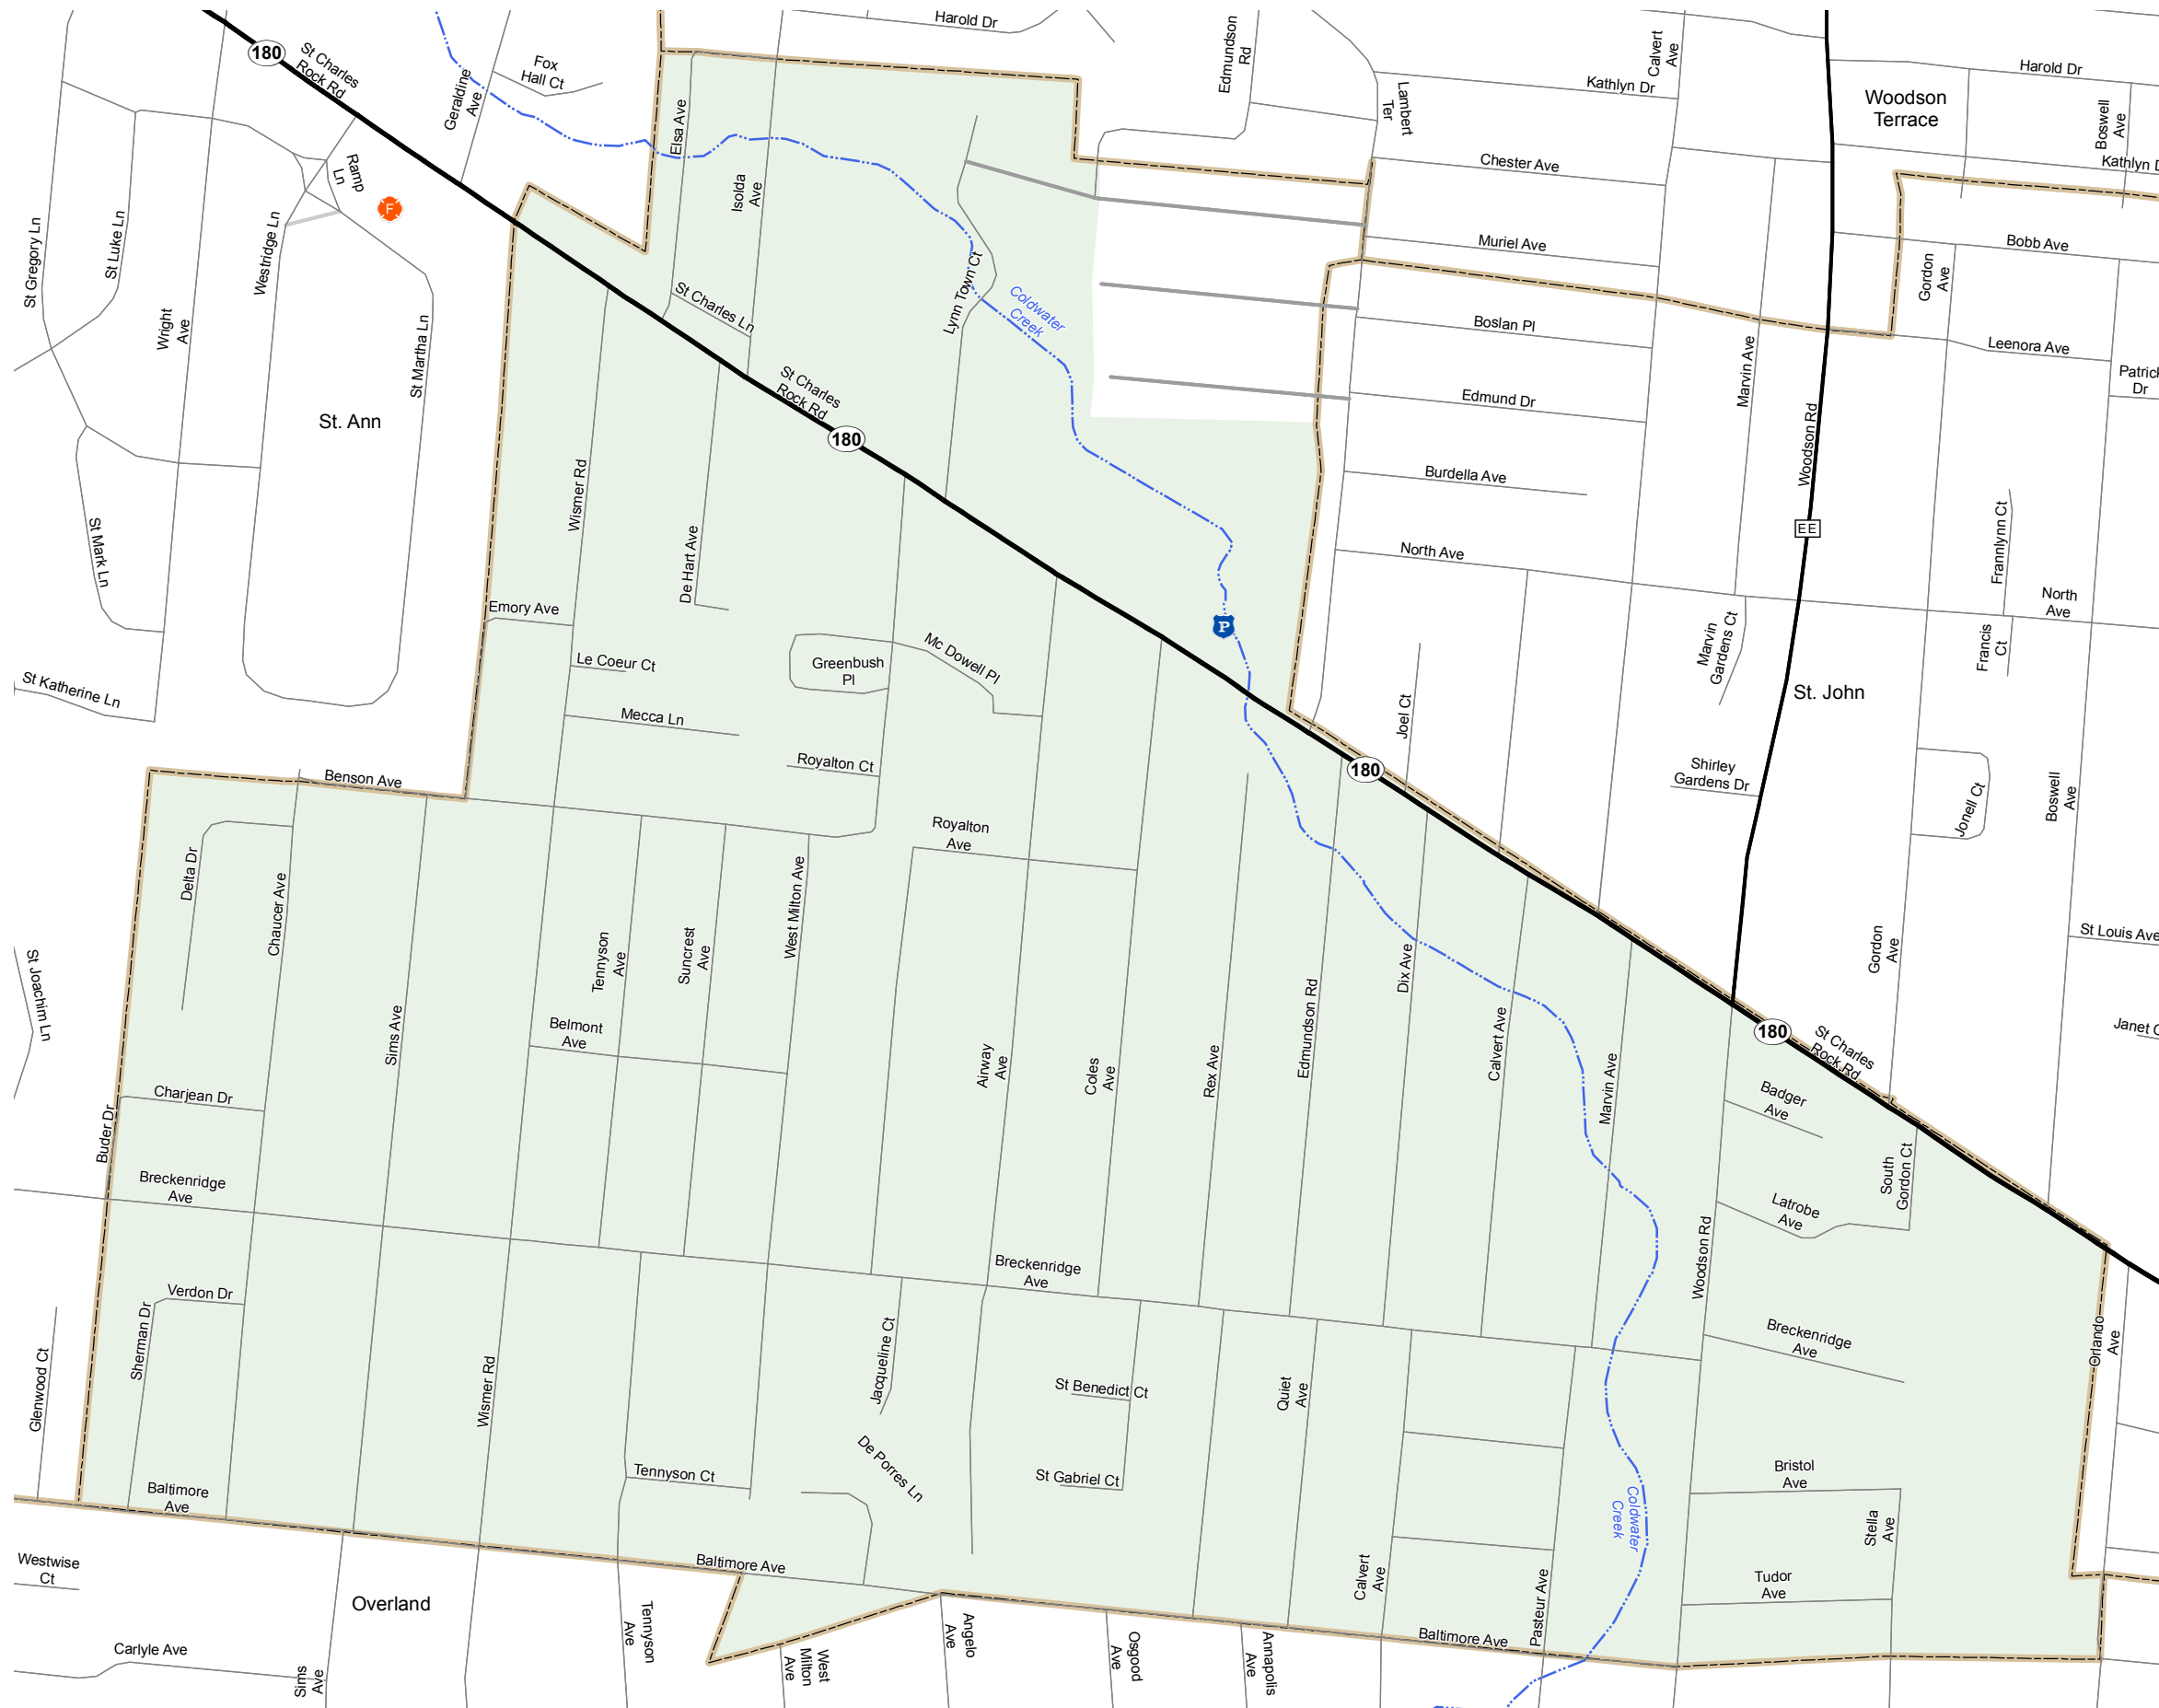

BRECKENRIDGE HILLS

ST. LOUIS COUNTY
MISSOURI
ST. LOUIS DISTRICT

2015

Legend

- Interstate
- Interstate Loop
- US Route
- Business Route
- Missouri Route
- Letter Route
- County Road
- Railroad
- City Street
- Other Routes
- River or Stream
- Lake or Large River
- City Limits
- County Boundary
- Surrounding City Limits
- Fire Department
- Law Enforcement
- MSHP Office
- County Courthouse
- Hospital
- MoDOT Office
- MoDot Maintenance Building
- Cemeteries
- Airport
- Amtrak Stations