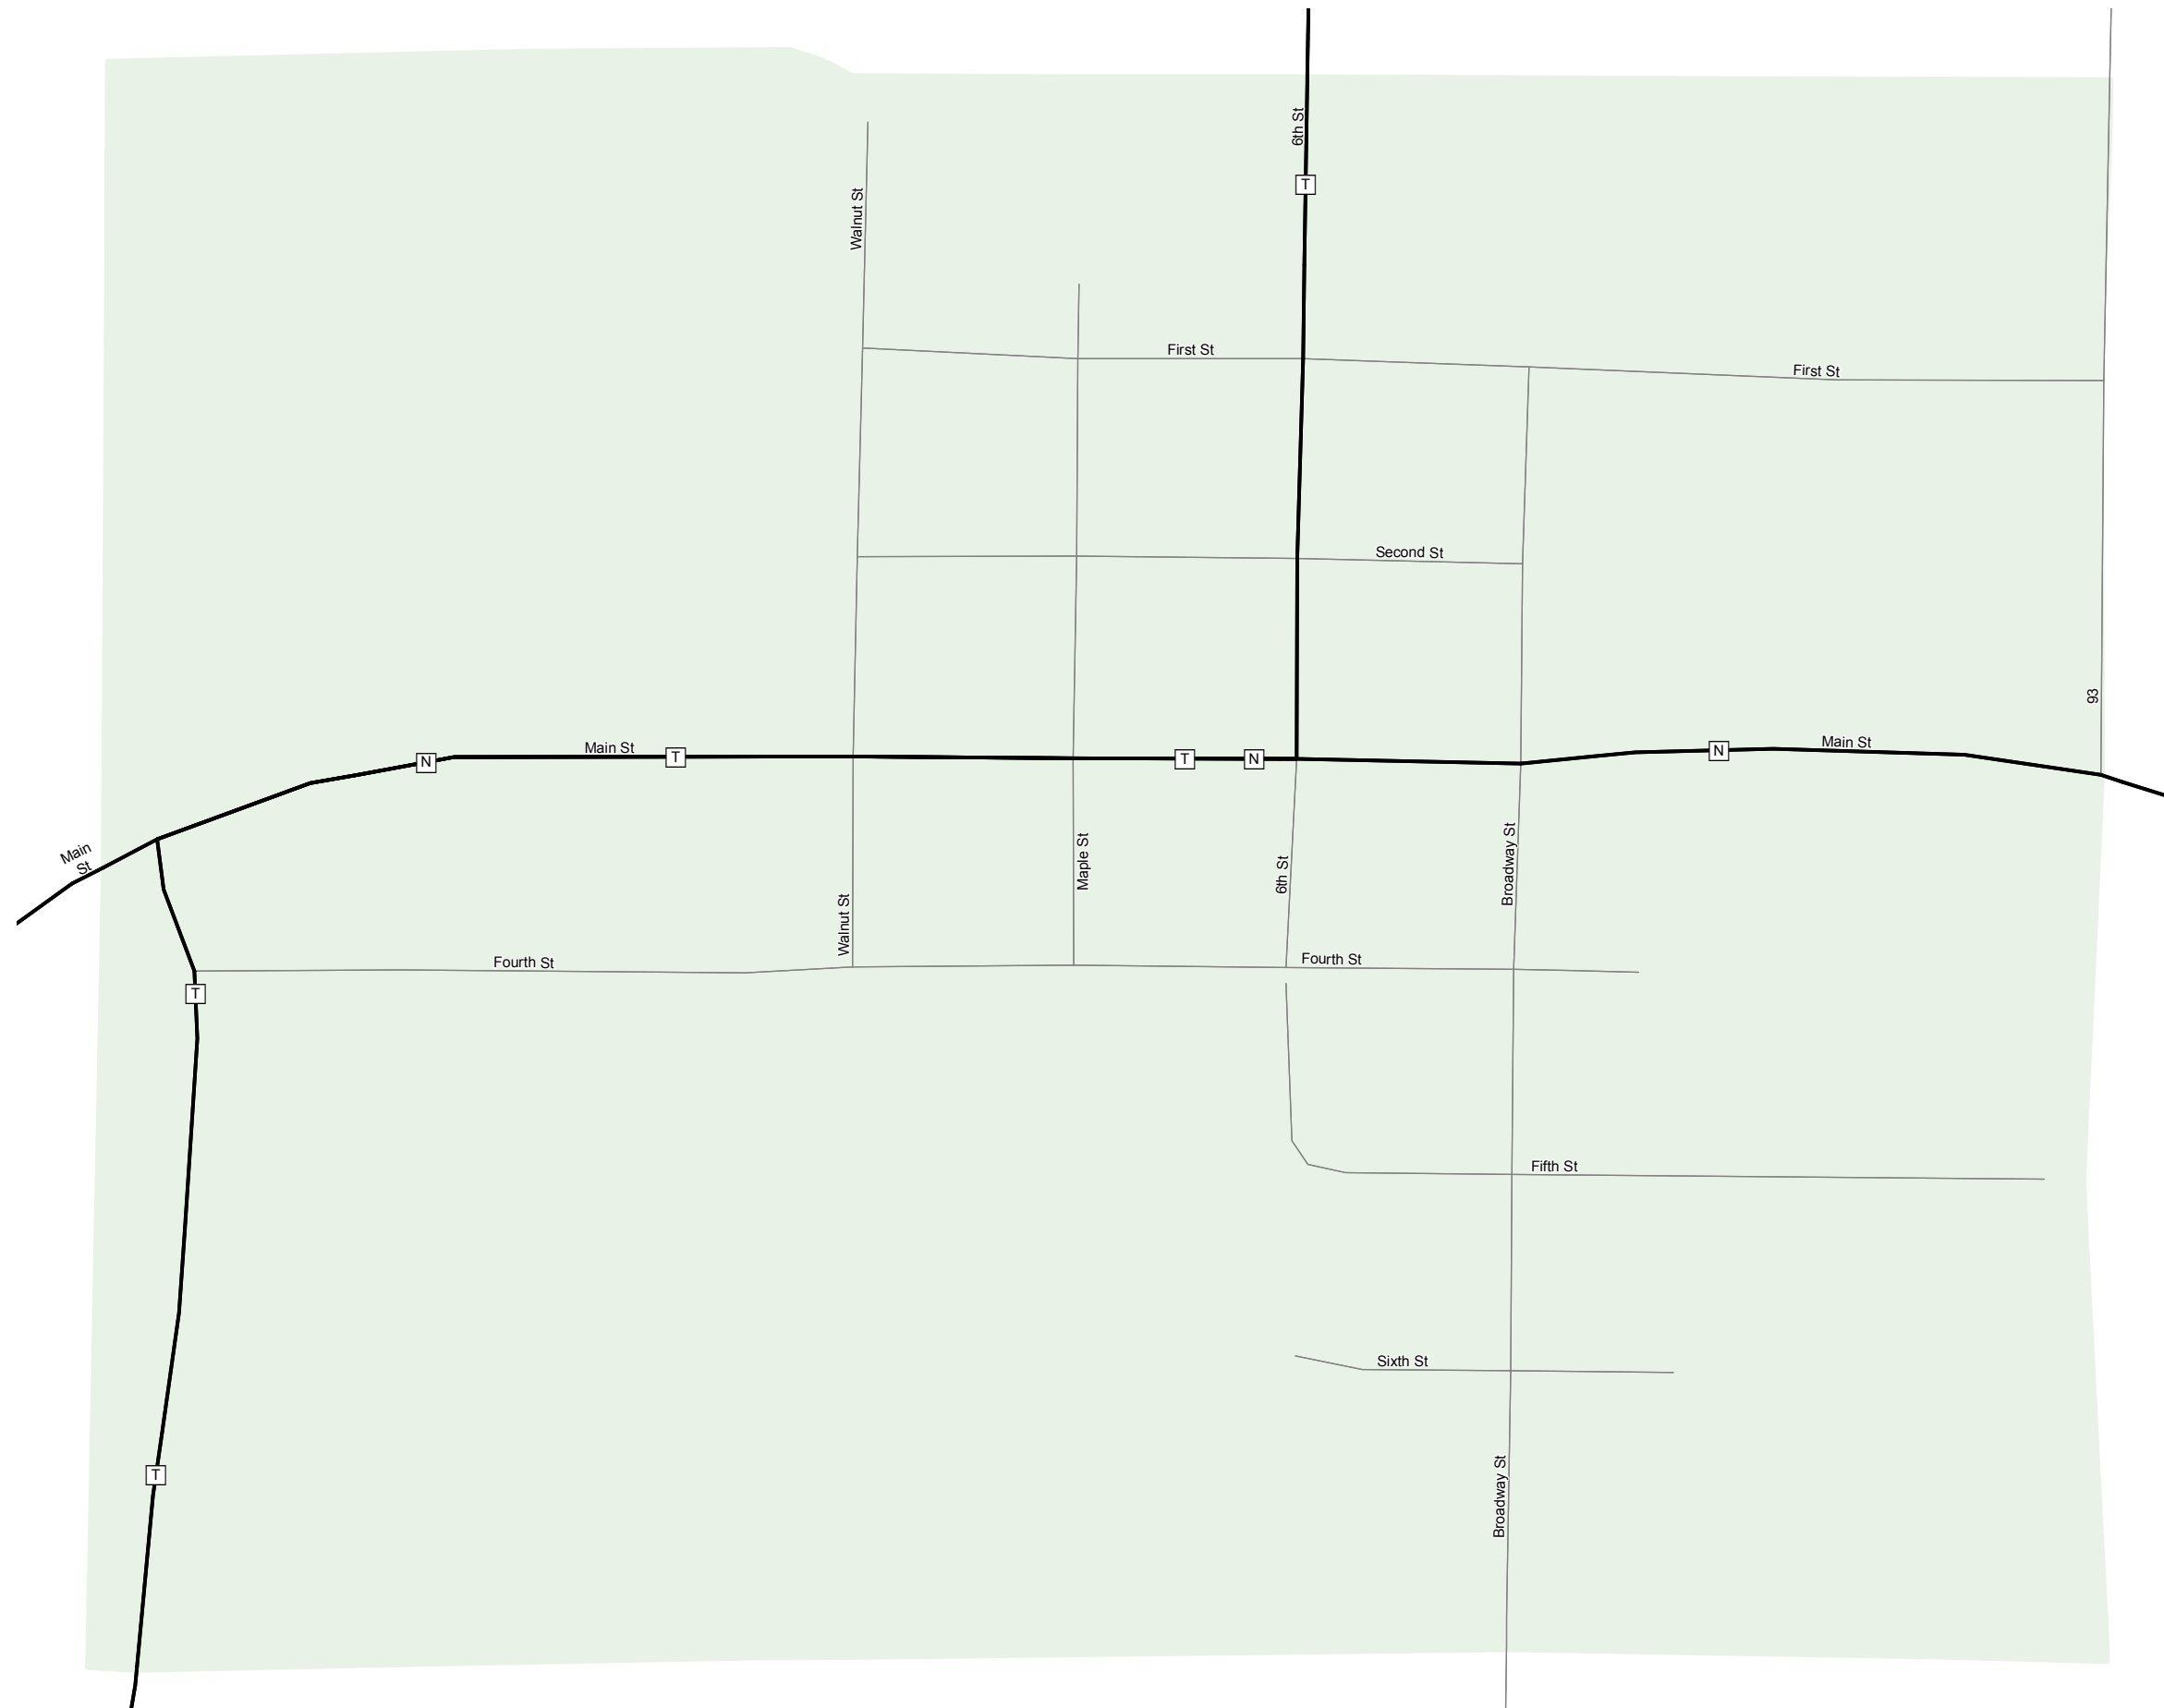

BLYTHEDALE

HARRISON COUNTY

MISSOURI

NORTHWEST DISTRICT

2015

Legend

- Interstate
- Interstate Loop
- US Route
- Business Route
- Missouri Route
- Letter Route
- County Road
- Railroad
- City Street
- Other Routes
- River or Stream
- Lake or Large River
- City Limits
- County Boundary
- Surrounding City Limits