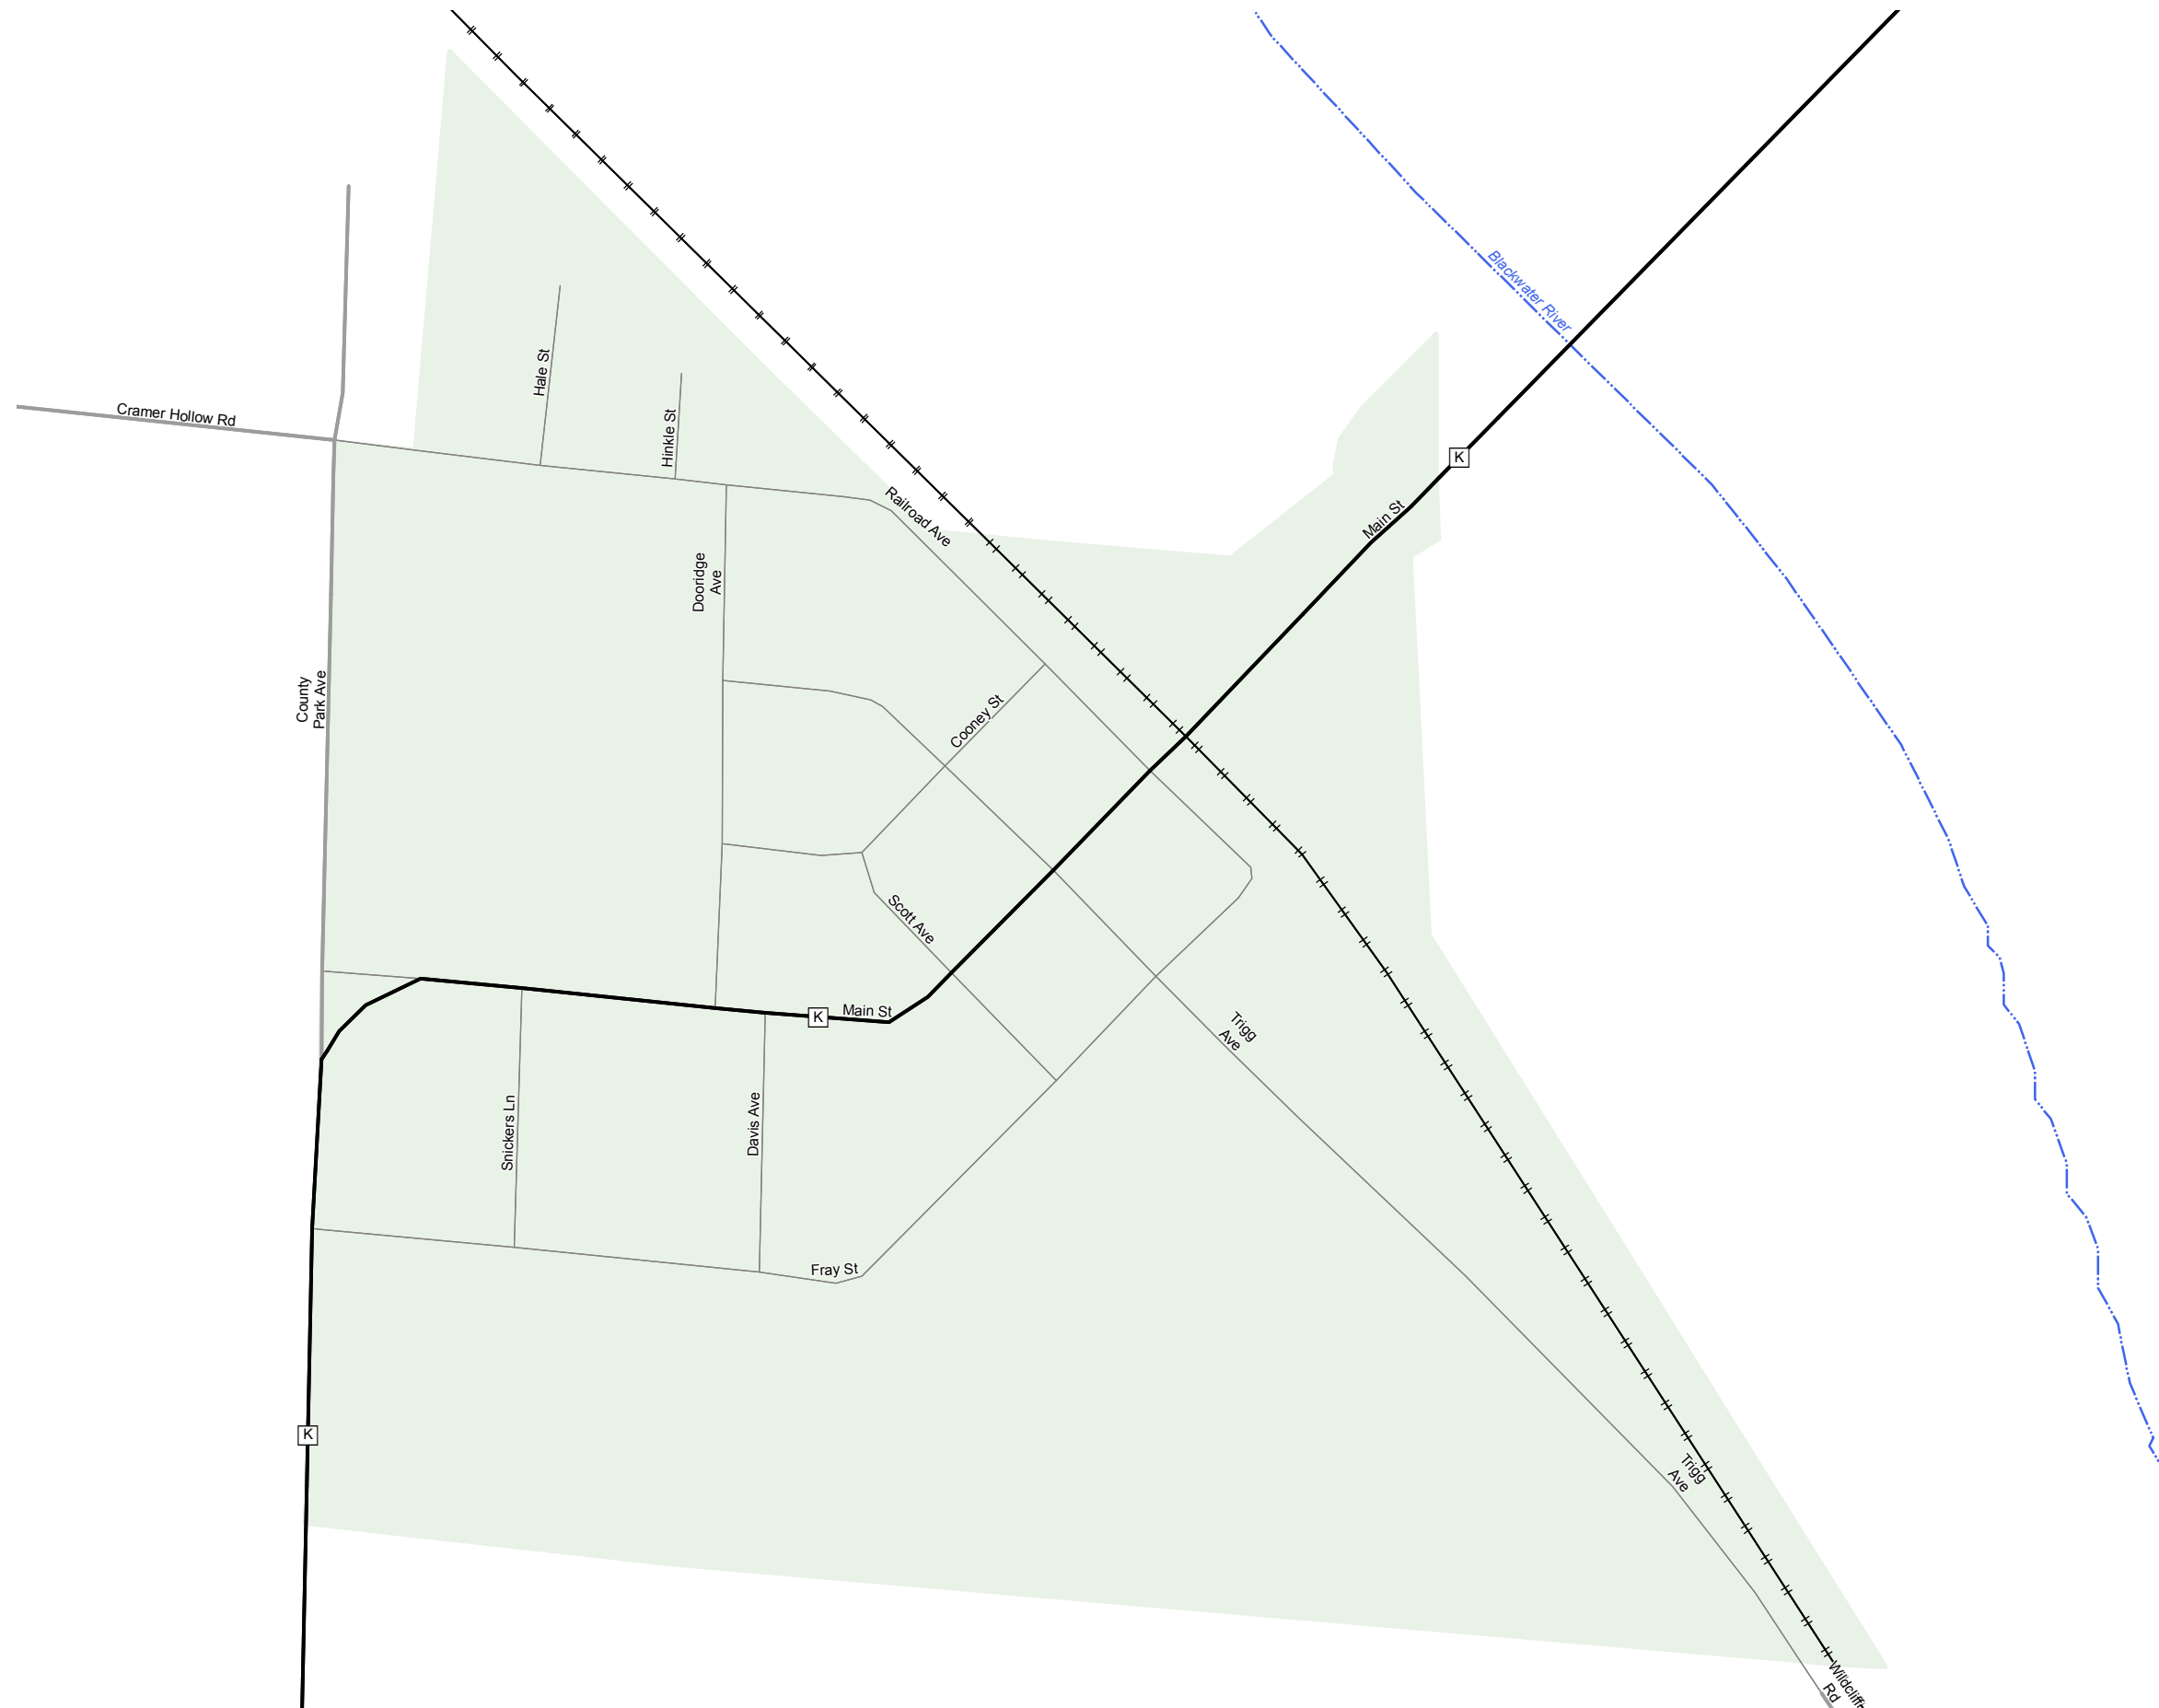

BLACKWATER

COOPER COUNTY

MISSOURI

CENTRAL DISTRICT

2015

Legend

- Interstate
- Interstate Loop
- US Route
- Business Route
- Missouri Route
- Letter Route
- County Road
- Railroad
- City Street
- Other Routes
- River or Stream
- Lake or Large River
- City Limits
- County Boundary
- Surrounding City Limits

Map Locator

MISSOURI DEPARTMENT OF TRANSPORTATION
TRANSPORTATION PLANNING
1-888-ASK-MODOT
WWW.MODOT.ORG
JANUARY, 2015