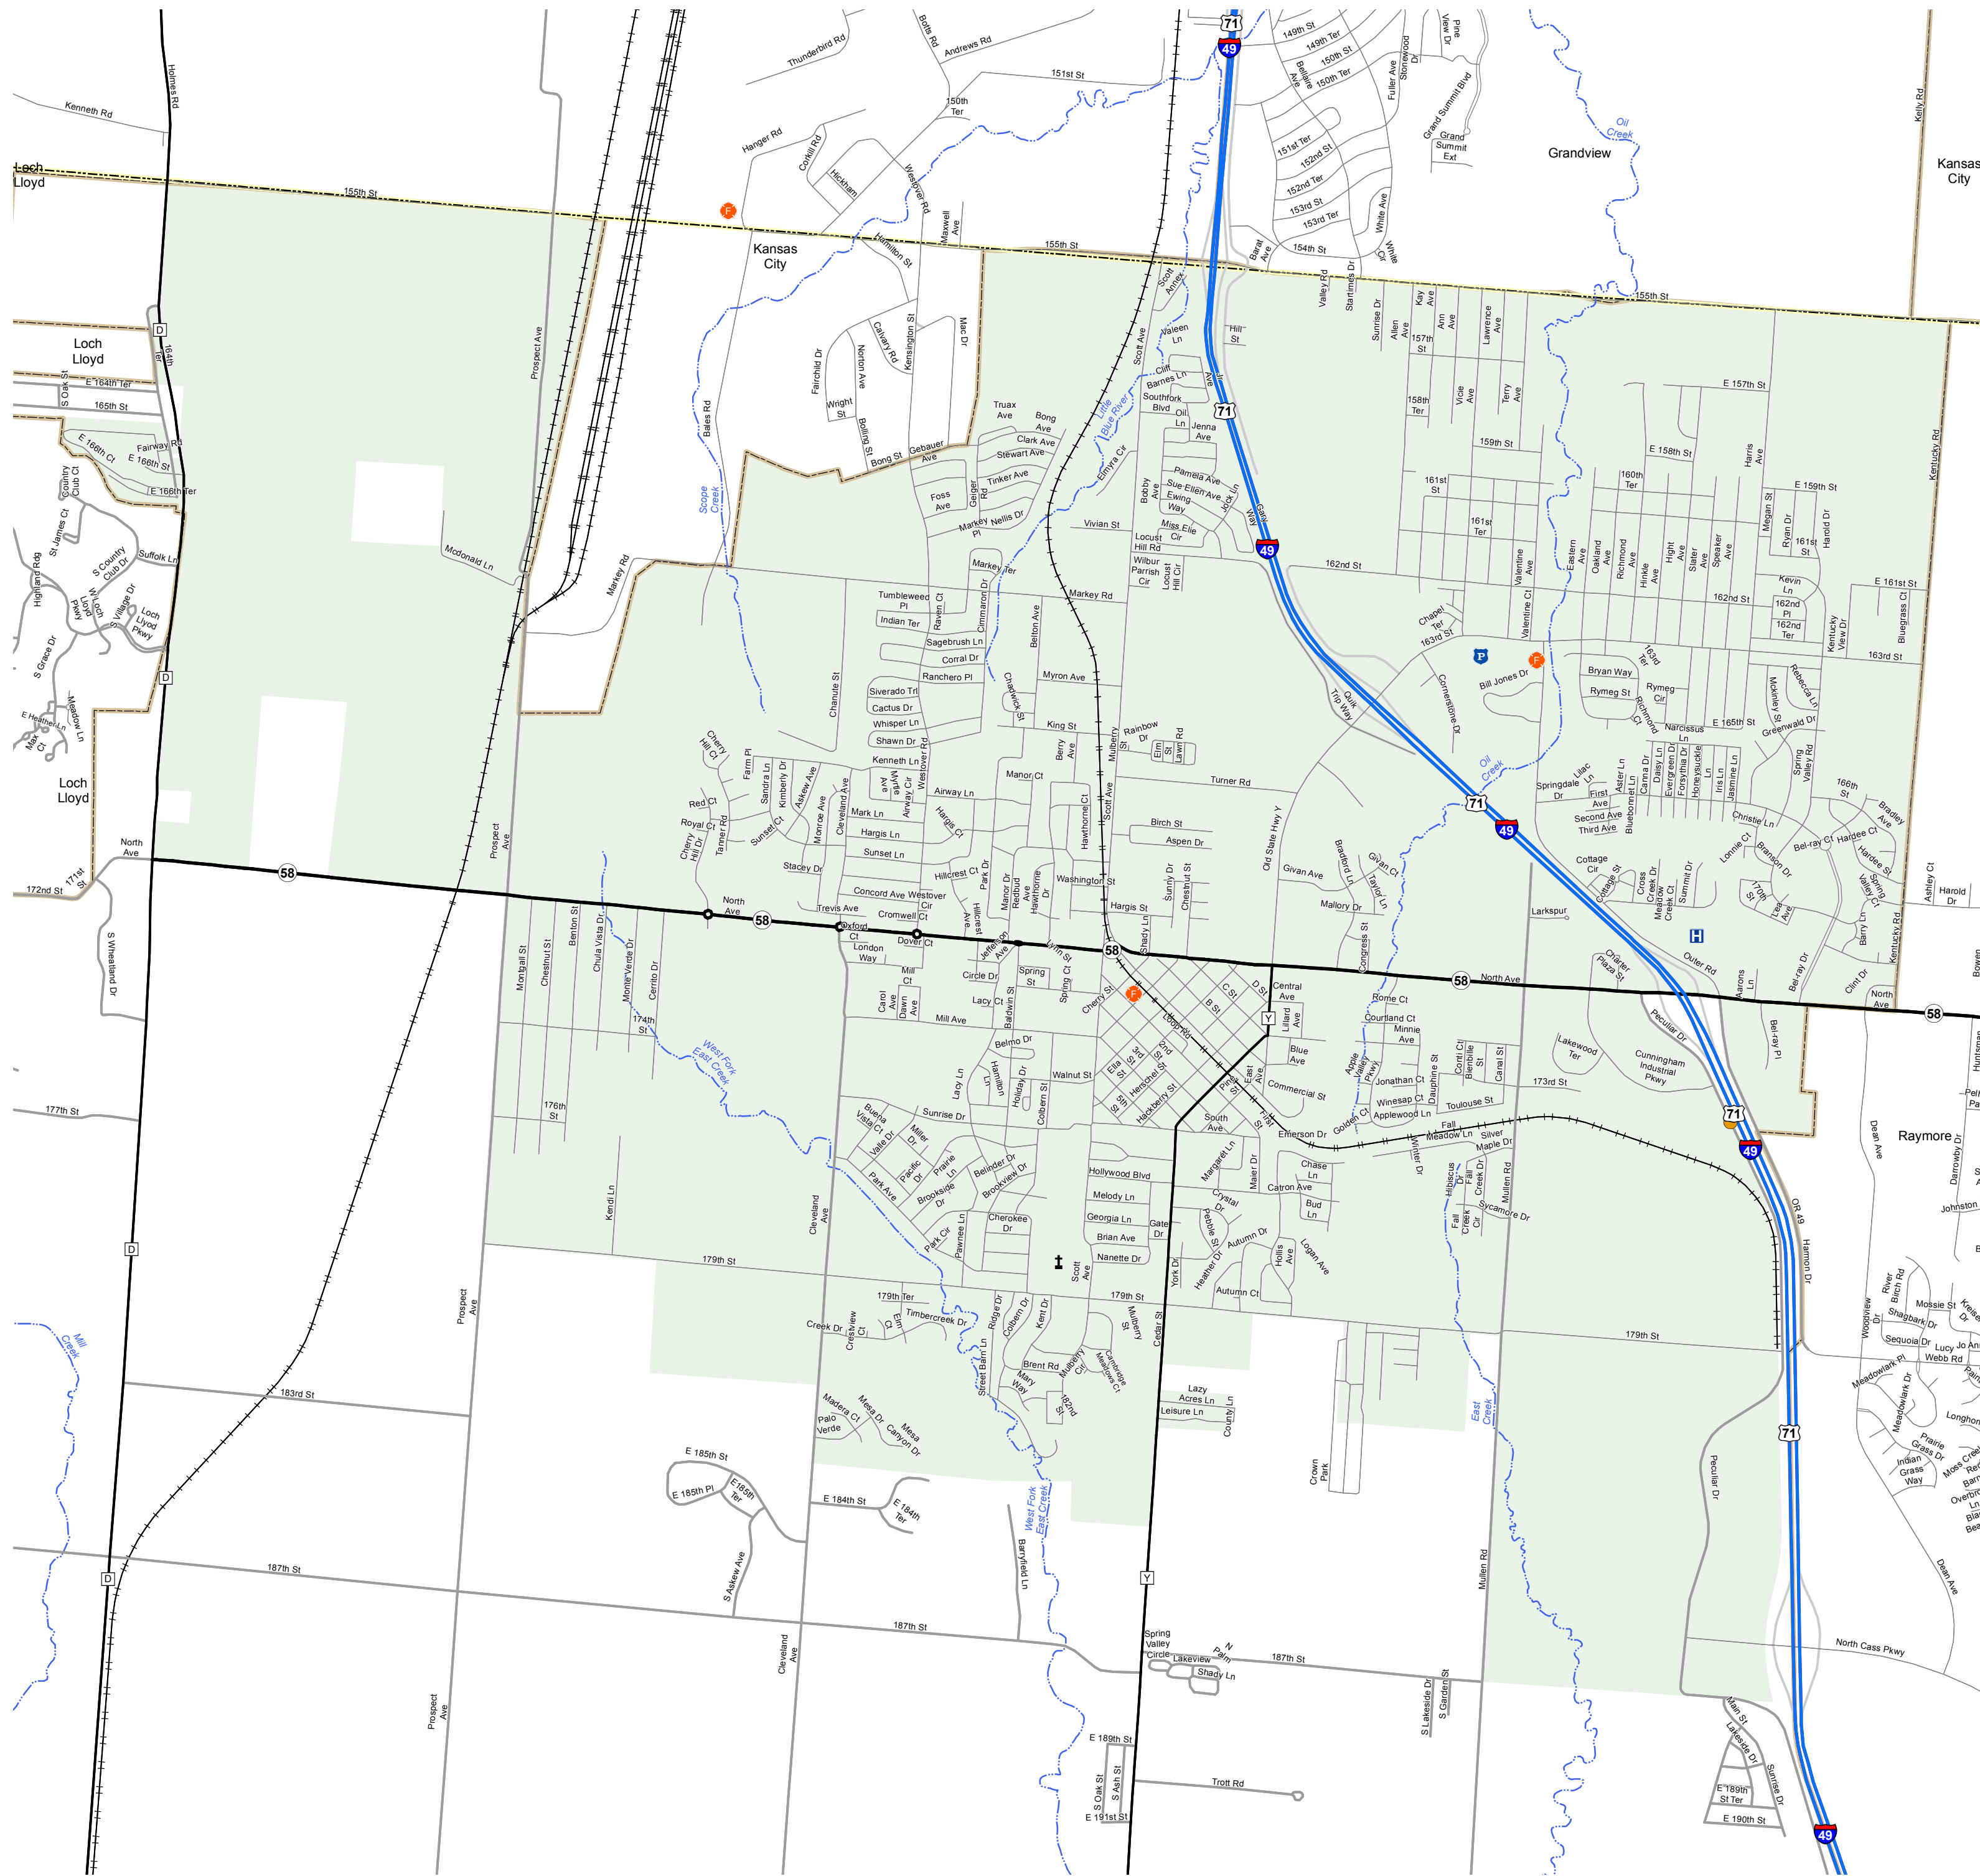

BELTON

CASS COUNTY

MISSOURI

KANSAS CITY DISTRICT

2015

- Legend**
- Interstate
 - Interstate Loop
 - US Route
 - Business Route
 - Missouri Route
 - Letter Route
 - County Road
 - Railroad
 - City Street
 - Other Routes
 - River or Stream
 - Lake or Large River
 - City Limits
 - County Boundary
 - Surrounding City Limits
 - Fire Department
 - Law Enforcement
 - MSHP Office
 - County Courthouse
 - Hospital
 - MoDOT Office
 - MoDot Maintenance Building
 - Cemeteries
 - Airport
 - Amtrak Stations