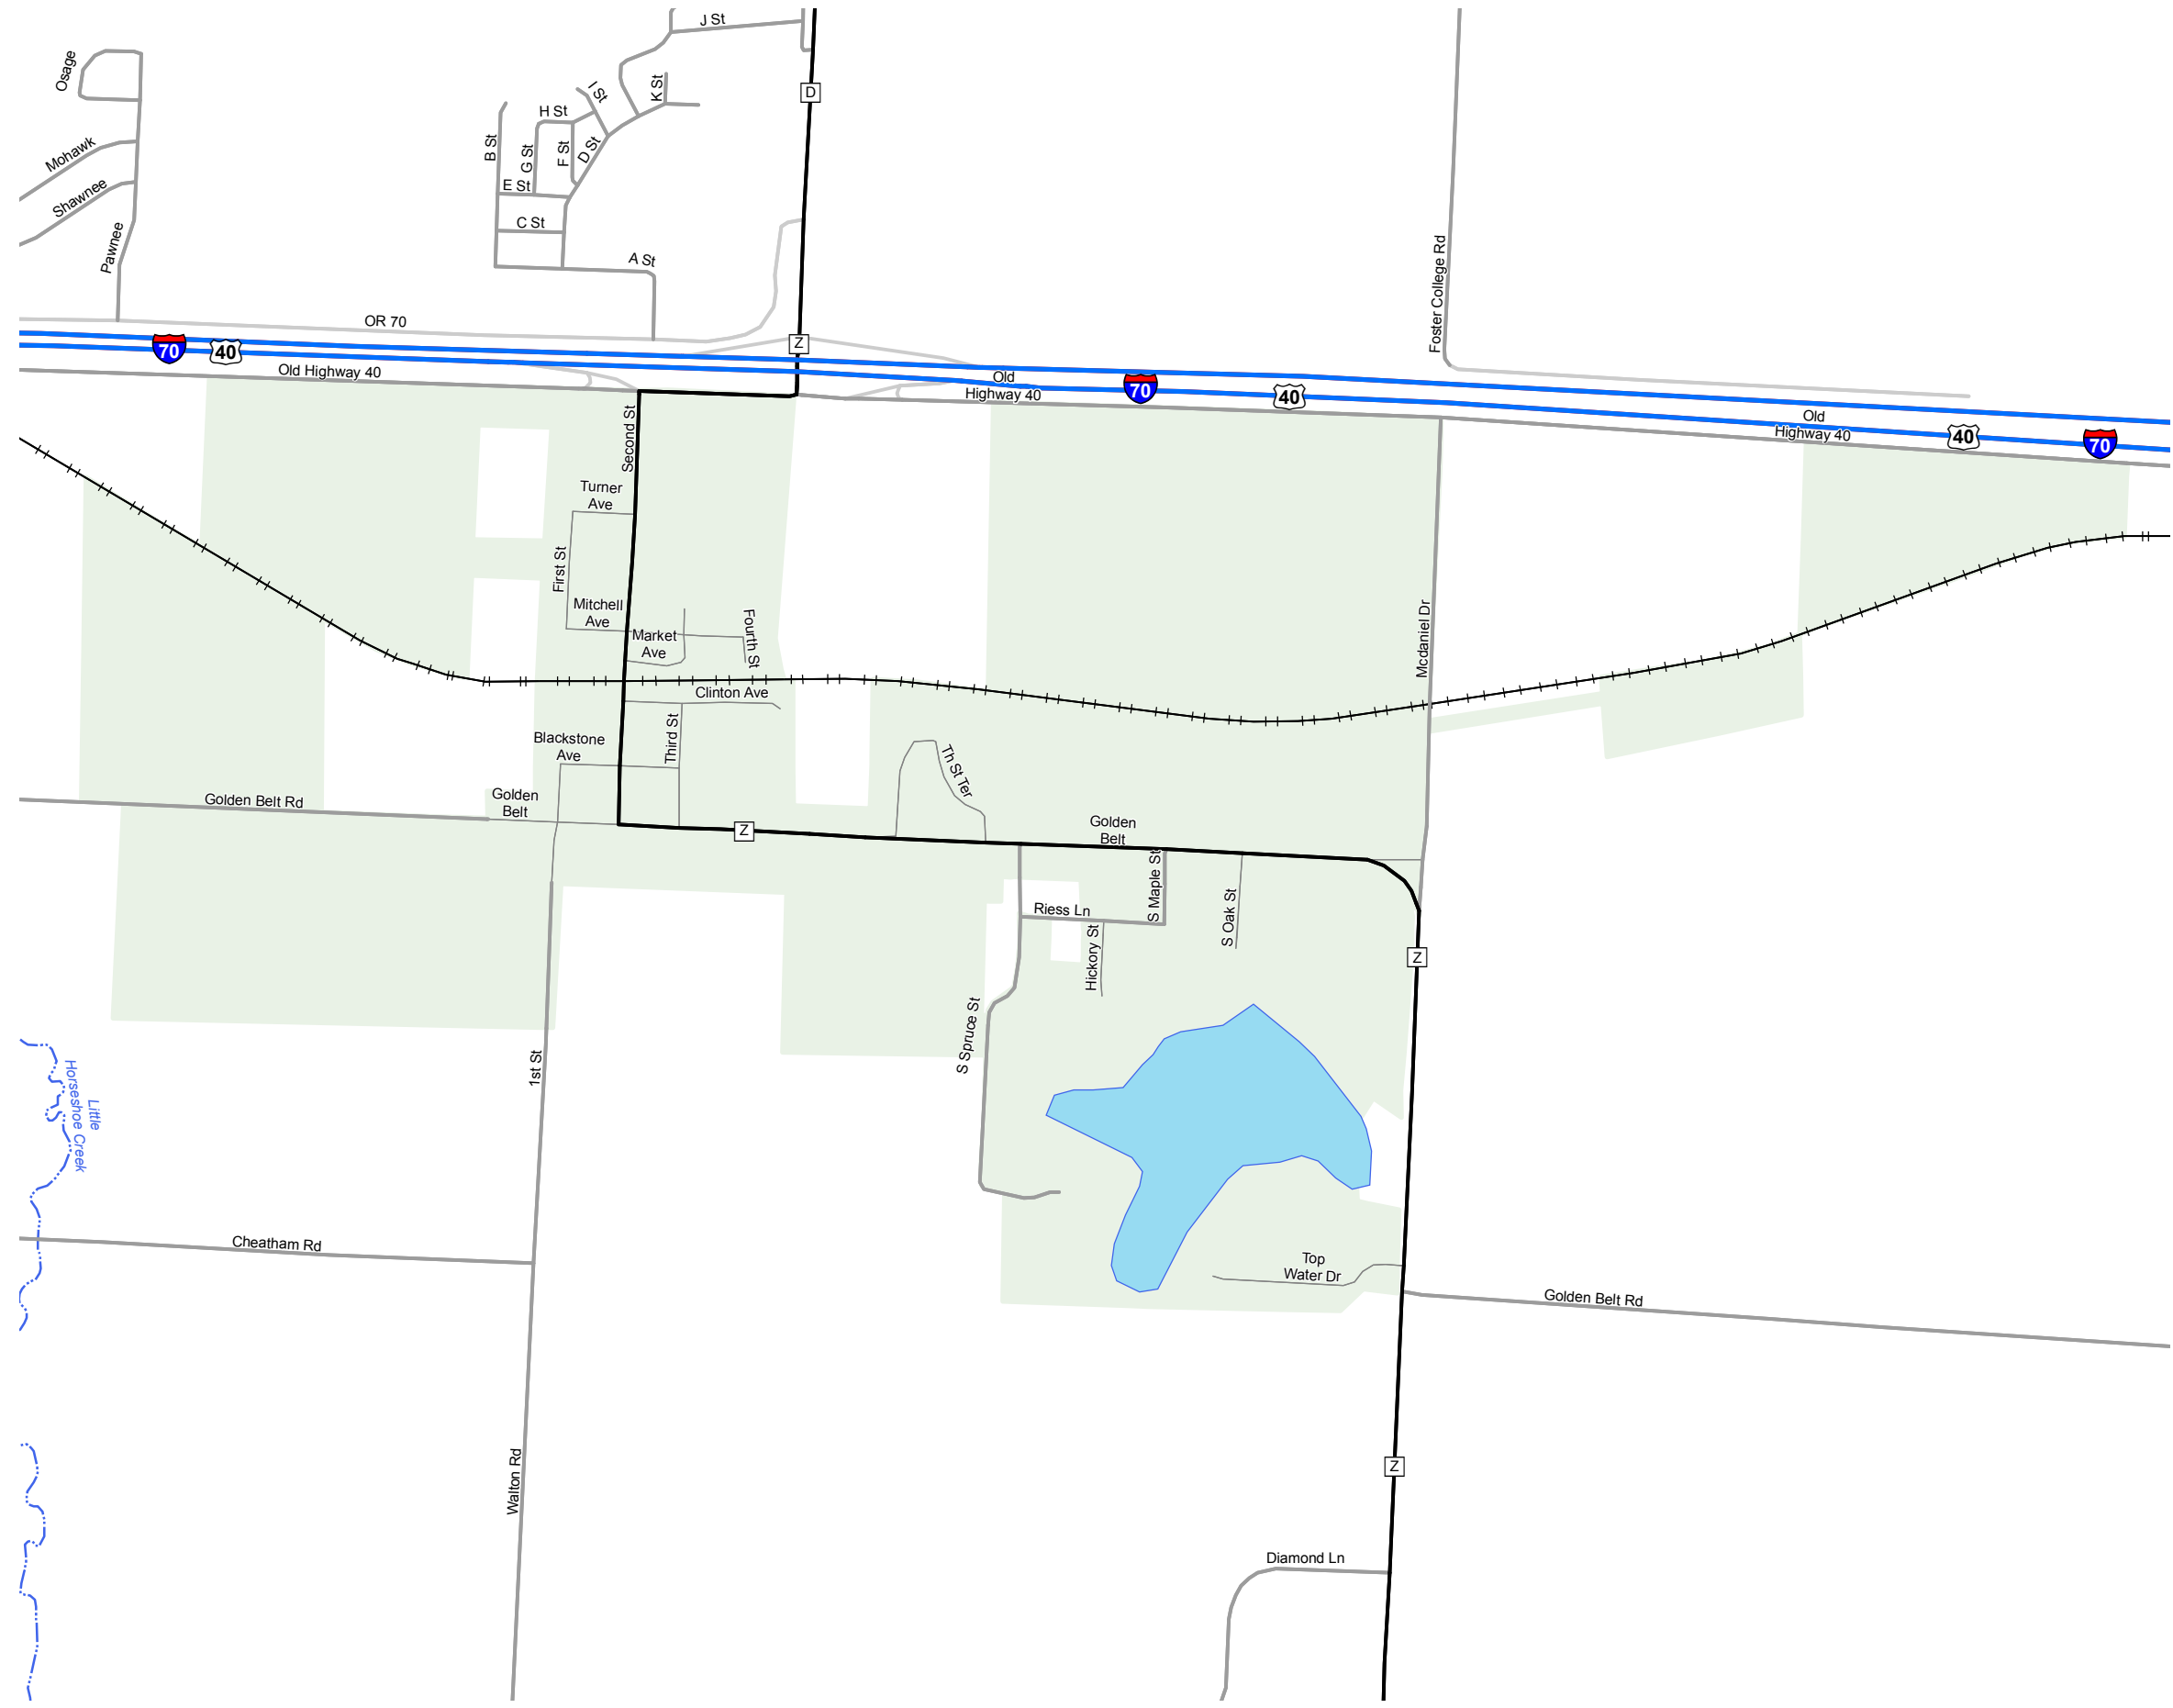

BATES CITY

LAFAYETTE COUNTY

MISSOURI

KANSAS CITY DISTRICT

2015

Legend

- Interstate
- Interstate Loop
- US Route
- Business Route
- Missouri Route
- Letter Route
- County Road
- Railroad
- City Street
- Other Routes
- River or Stream
- Lake or Large River
- City Limits
- County Boundary
- Surrounding City Limits