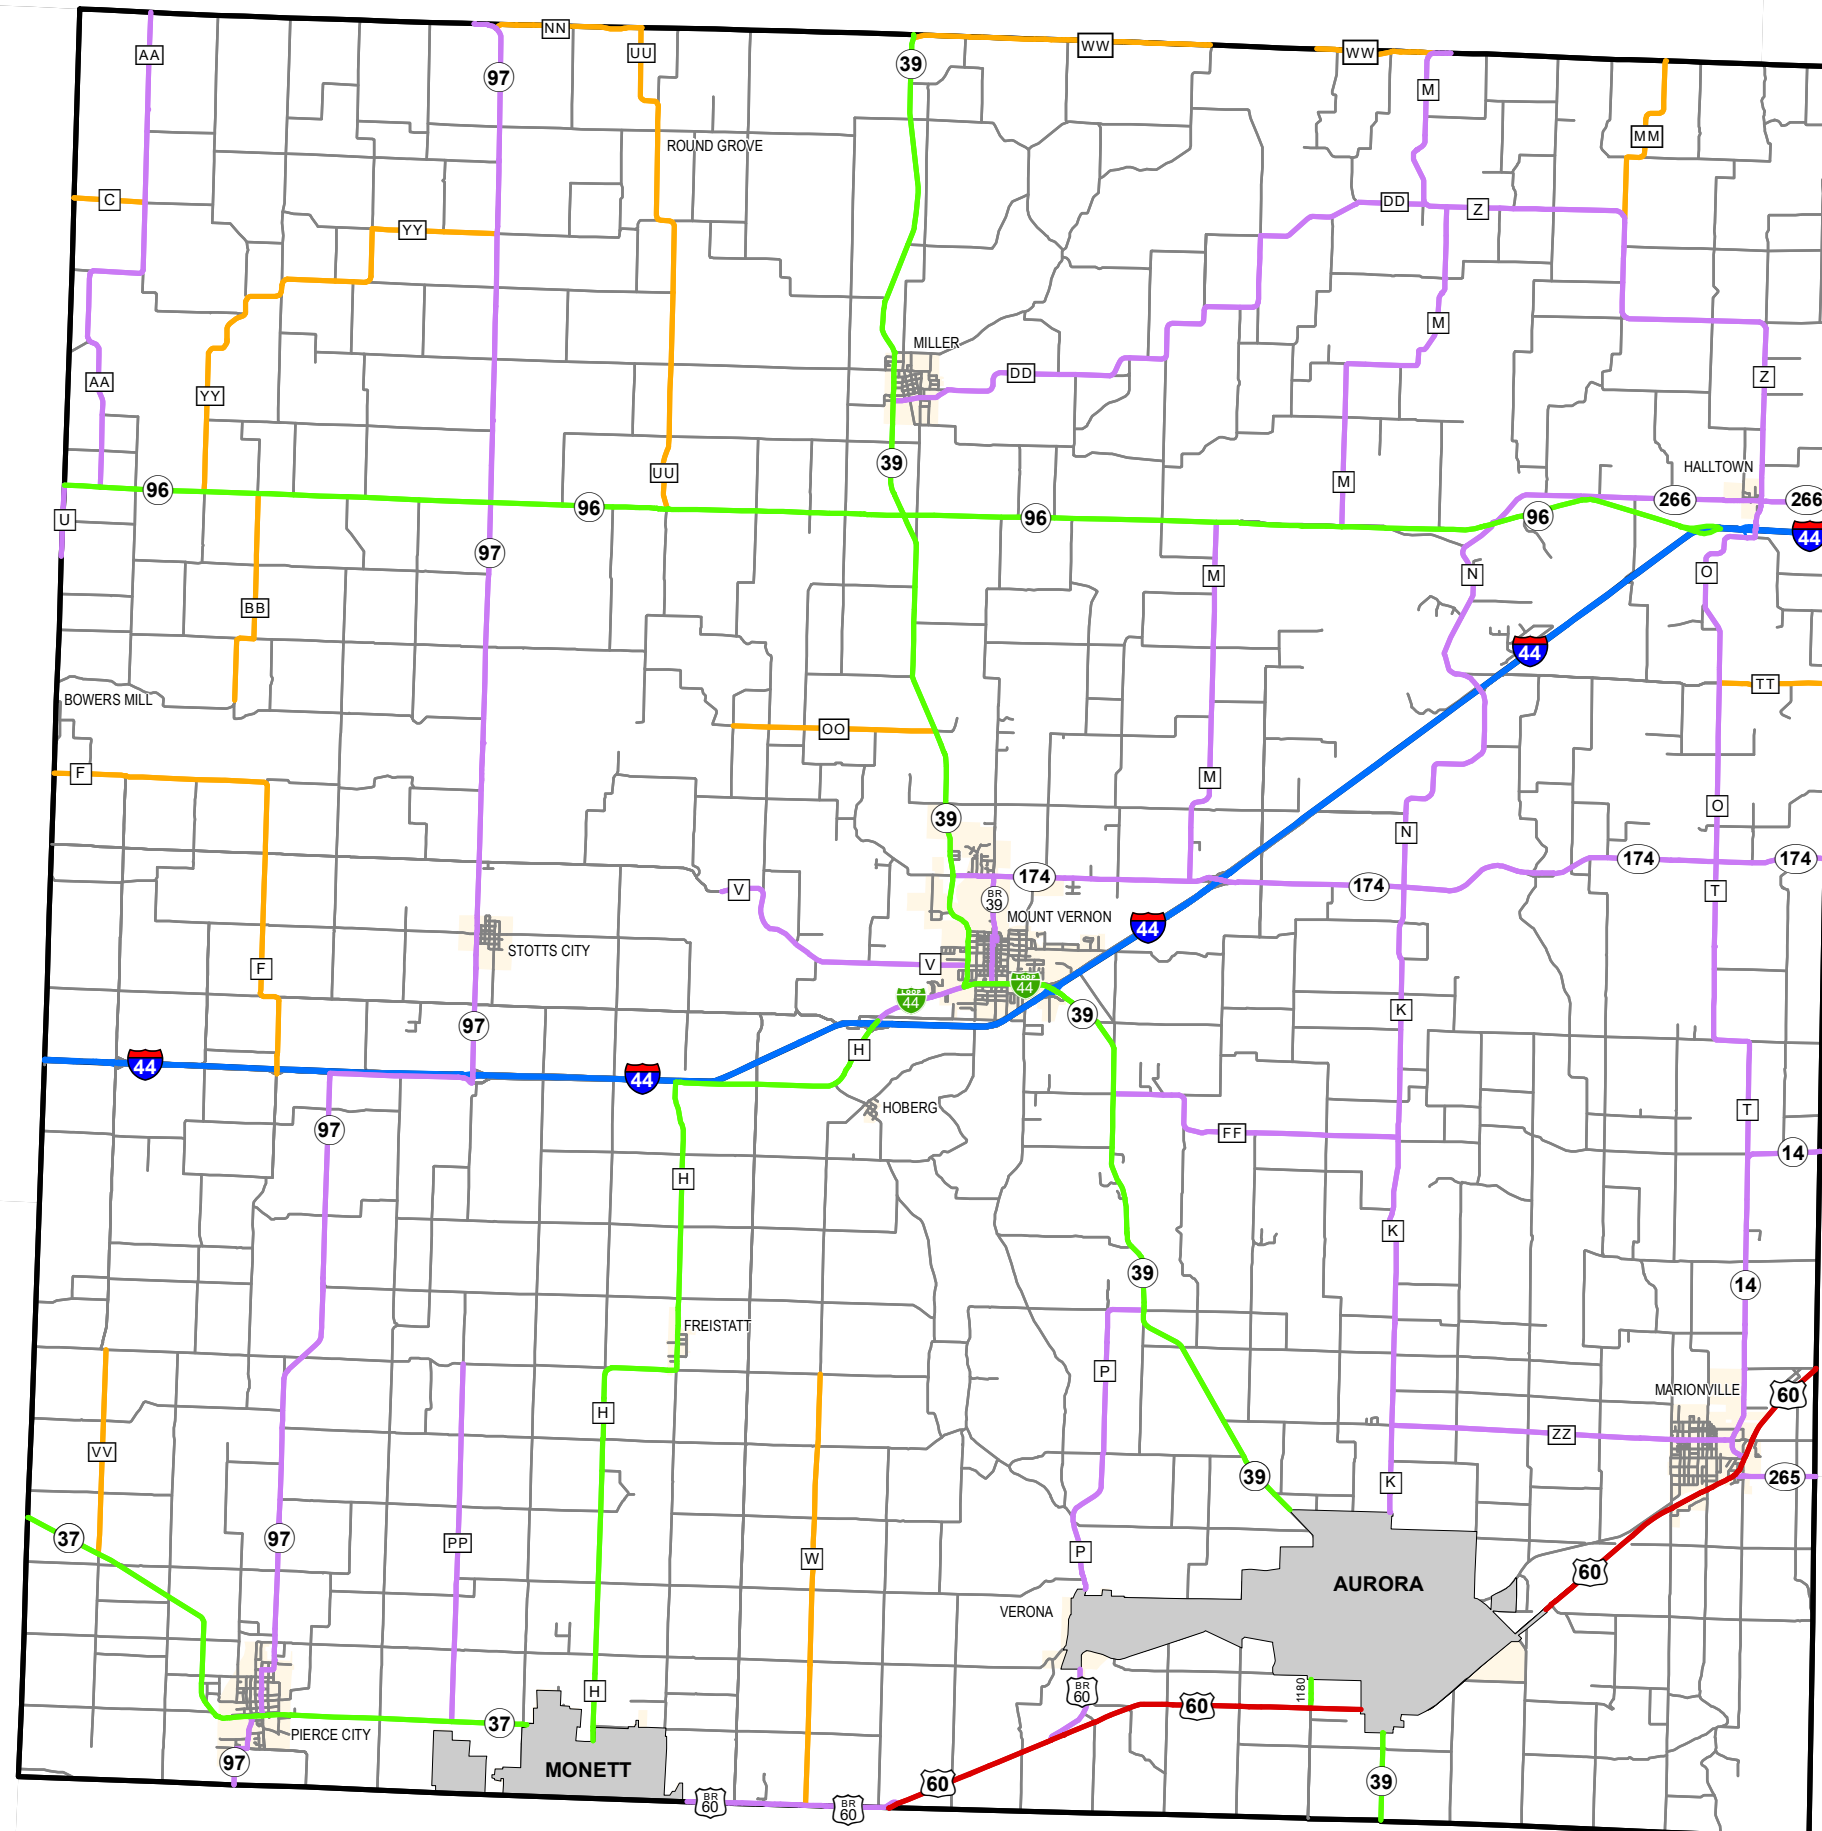

Rural Functional Classification

LAWRENCE COUNTY

Missouri

FUNCTIONAL CLASS

- Interstate —
- Other Freeway and Expressway —
- Other Principal Arterial —
- Minor Arterial —
- Major Collector —
- Minor Collector —
- Local —

CITY

URBAN AREA

Federal-Aid highways exclude local roads and rural minor collectors.

Transportation Planning
 105 W. Capitol Ave.
 Jefferson City, MO 65102
 Phone (573) 526-5478
 Fax (573) 526-8052

Approved January 10, 2024