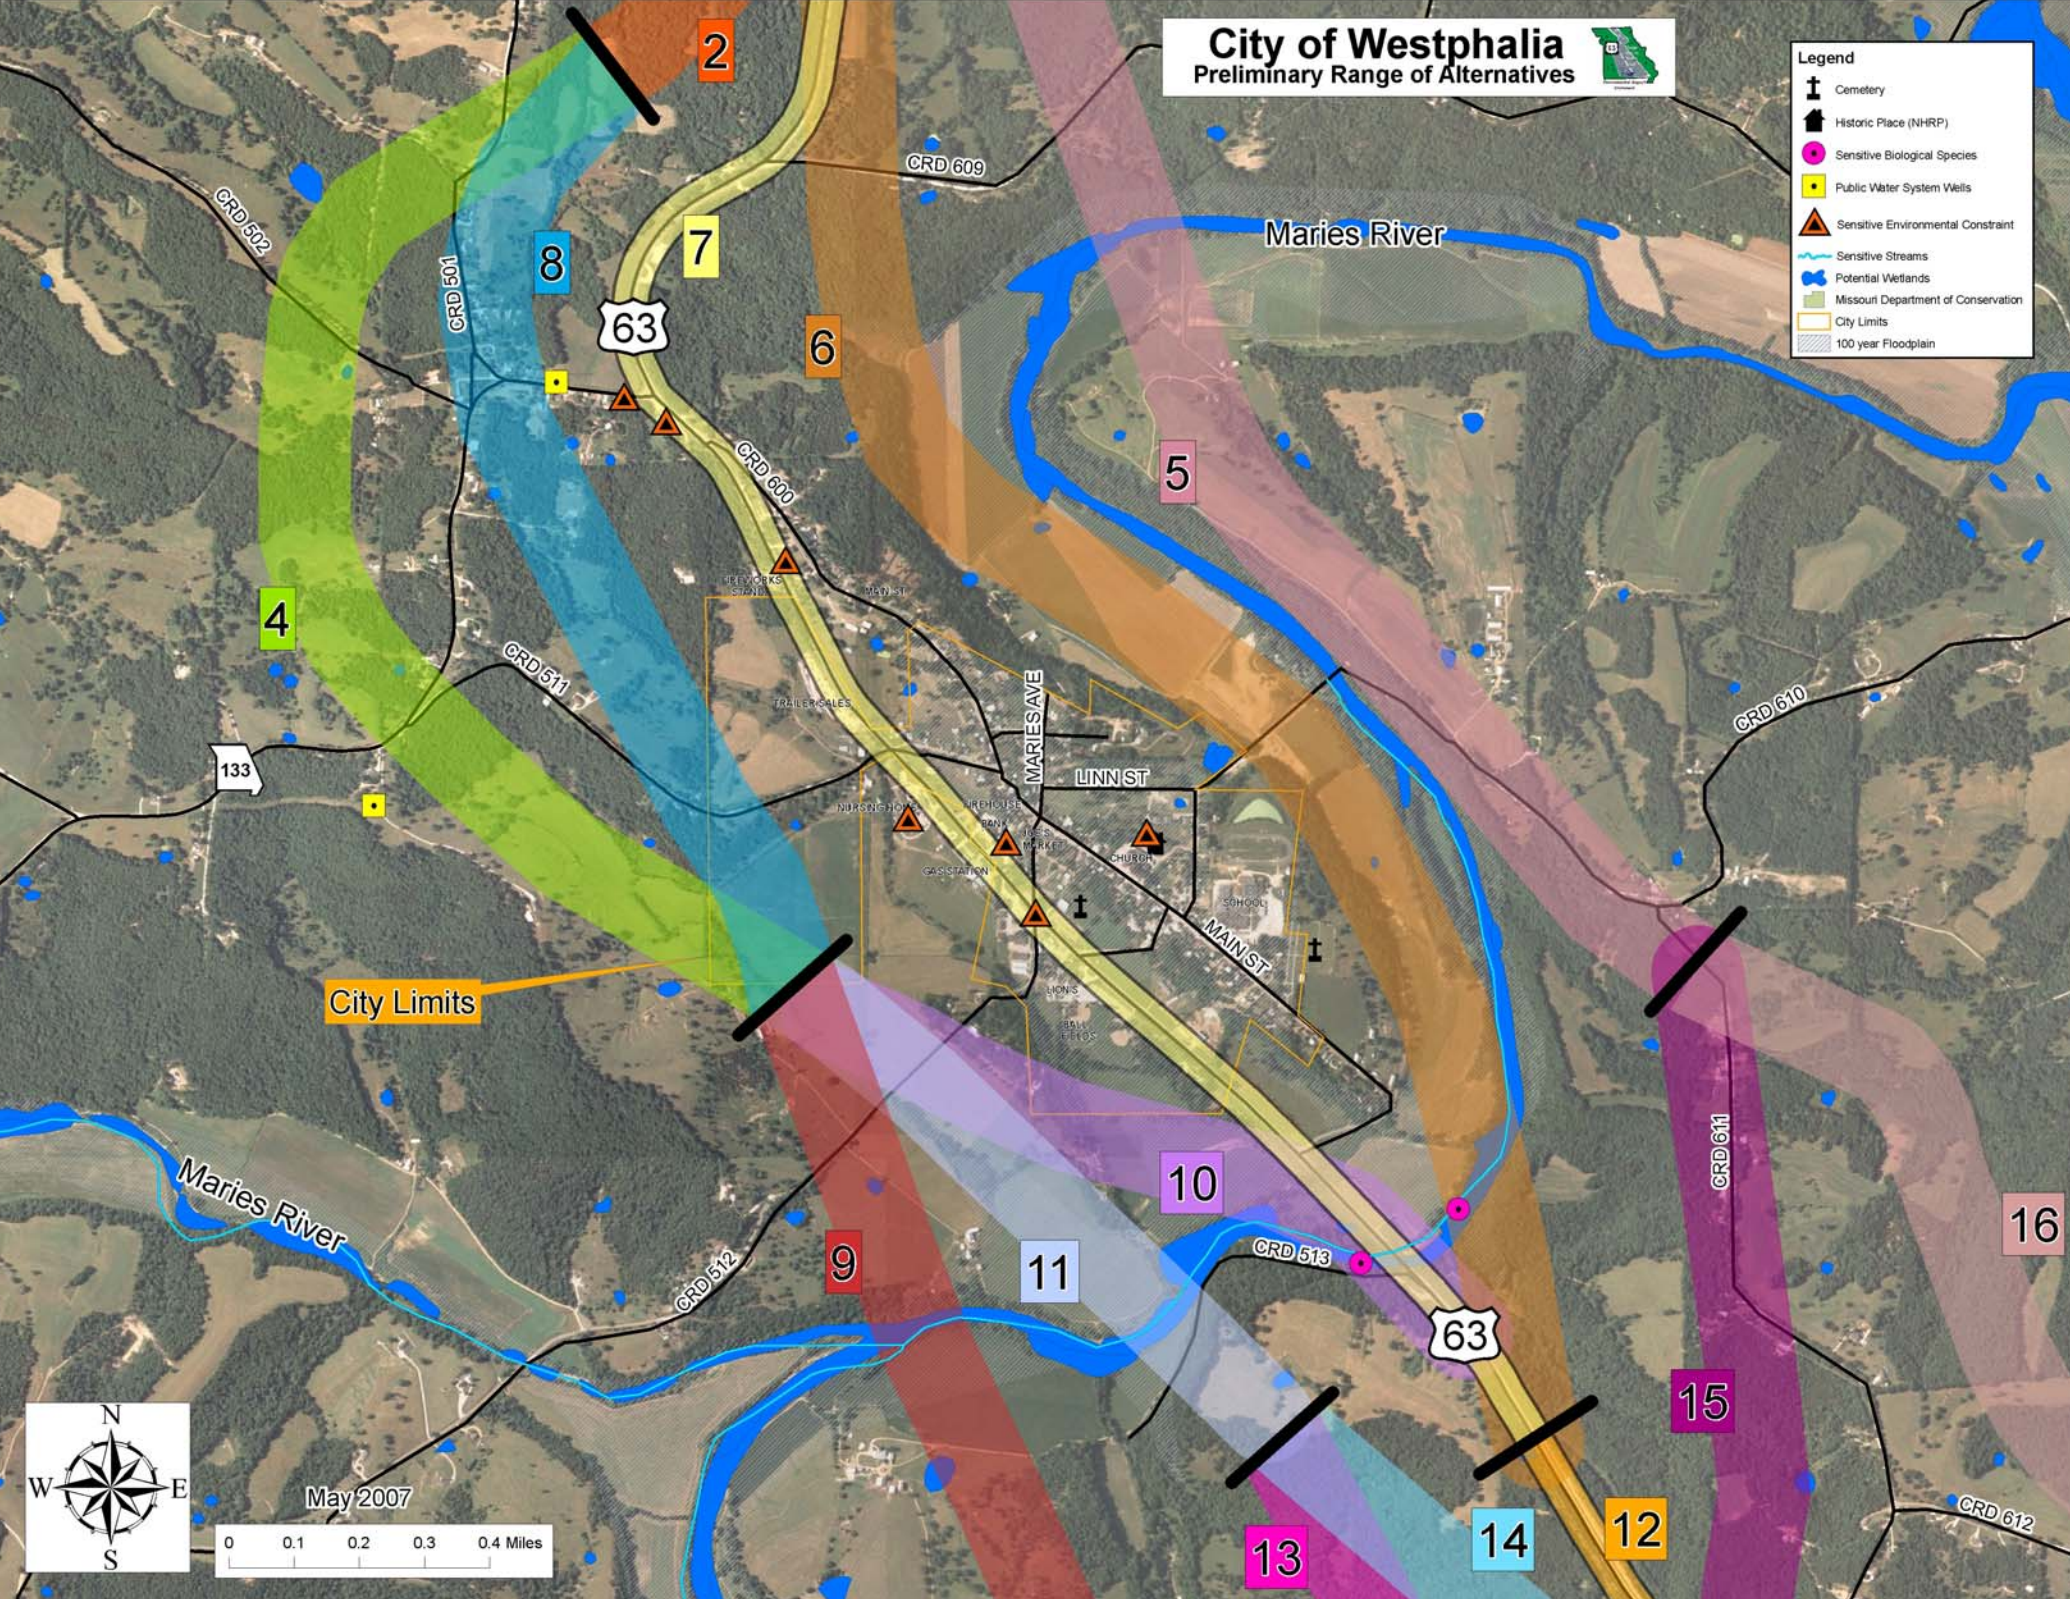

City of Westphalia Preliminary Range of Alternatives

- Legend**
- Cemetery
 - Historic Place (NHRP)
 - Sensitive Biological Species
 - Public Water System Wells
 - Sensitive Environmental Constraint
 - Sensitive Streams
 - Potential Wetlands
 - Missouri Department of Conservation
 - City Limits
 - 100 year Floodplain

City Limits

May 2007