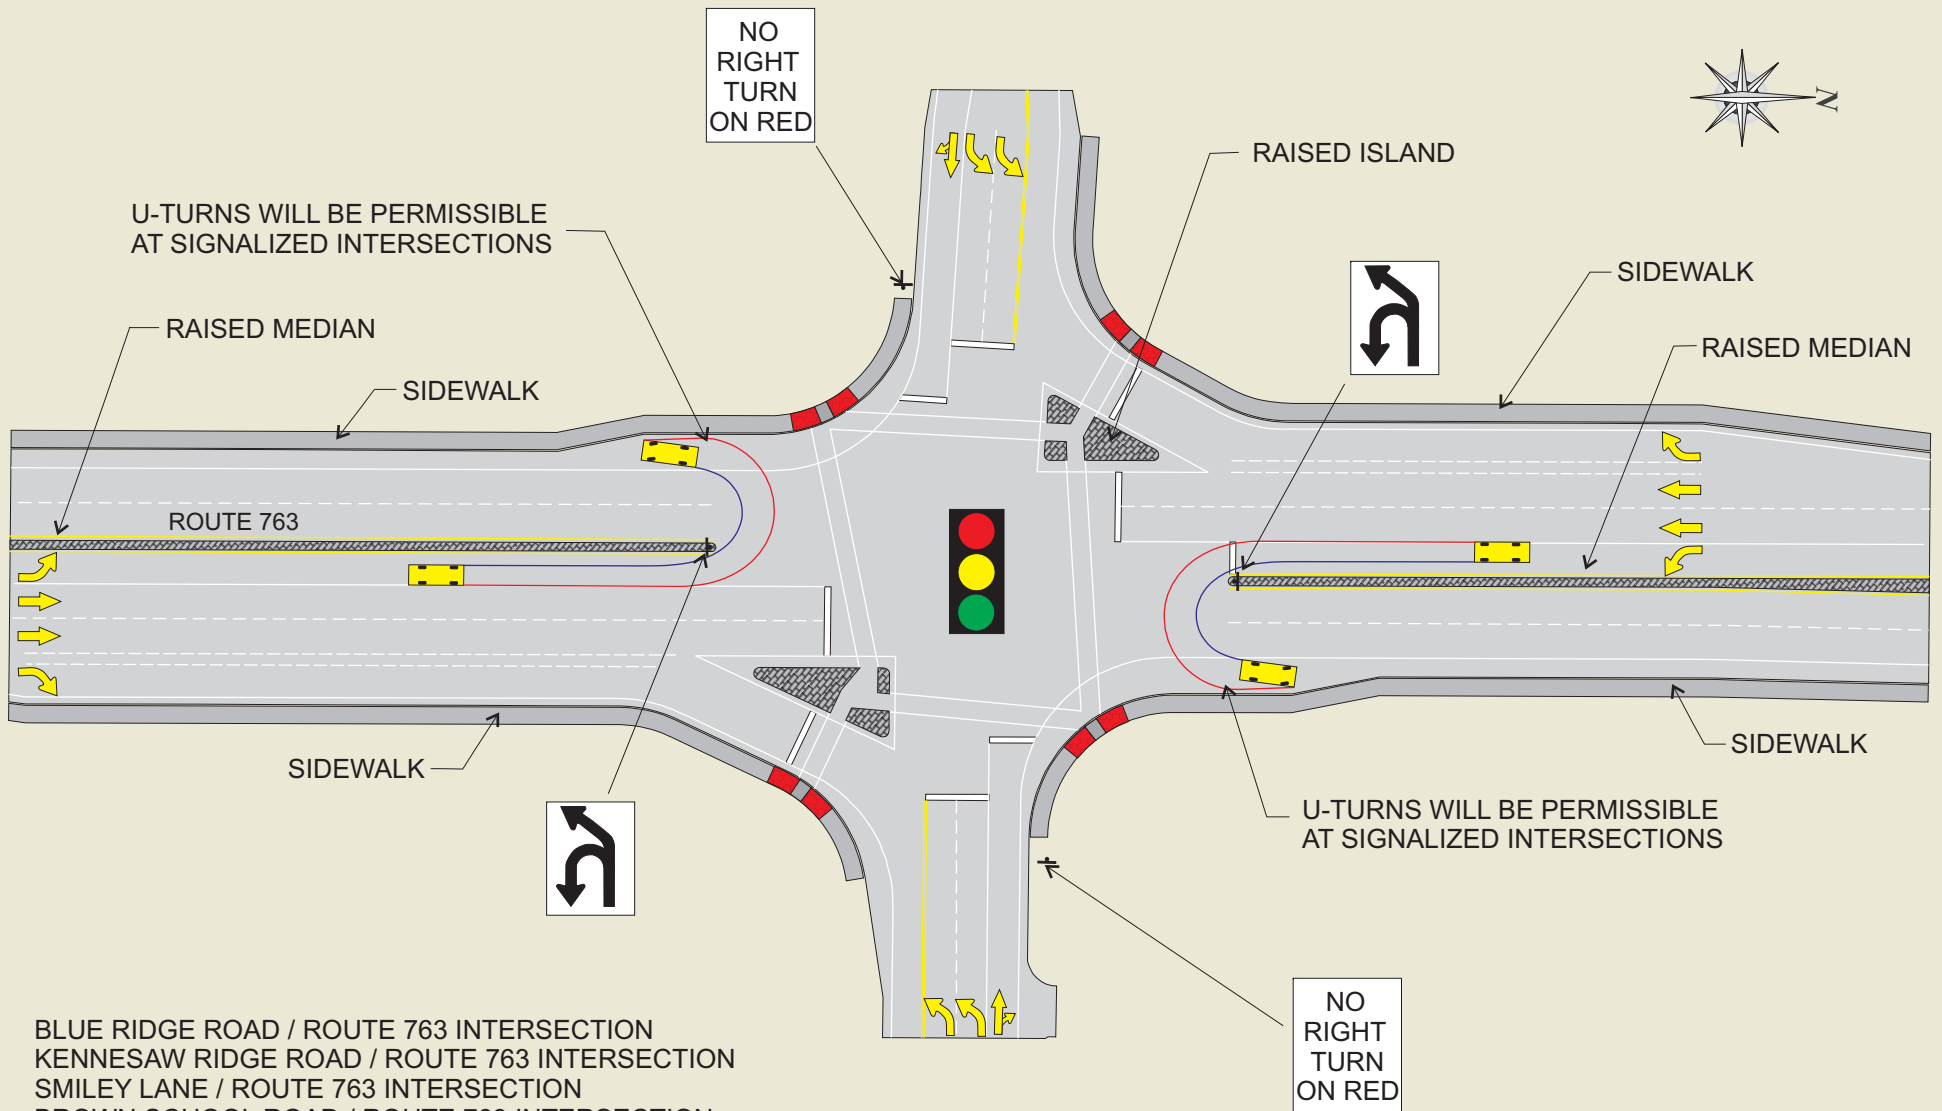

TYPICAL SIGNALIZED INTERSECTION SHOWING U-TURNS WITH A PASSENGER VEHICLE

- BLUE RIDGE ROAD / ROUTE 763 INTERSECTION
- KENNESAW RIDGE ROAD / ROUTE 763 INTERSECTION
- SMILEY LANE / ROUTE 763 INTERSECTION
- BROWN SCHOOL ROAD / ROUTE 763 INTERSECTION
- HACKBERRY ROAD / ROUTE 763 INTERSECTION (FUTURE)